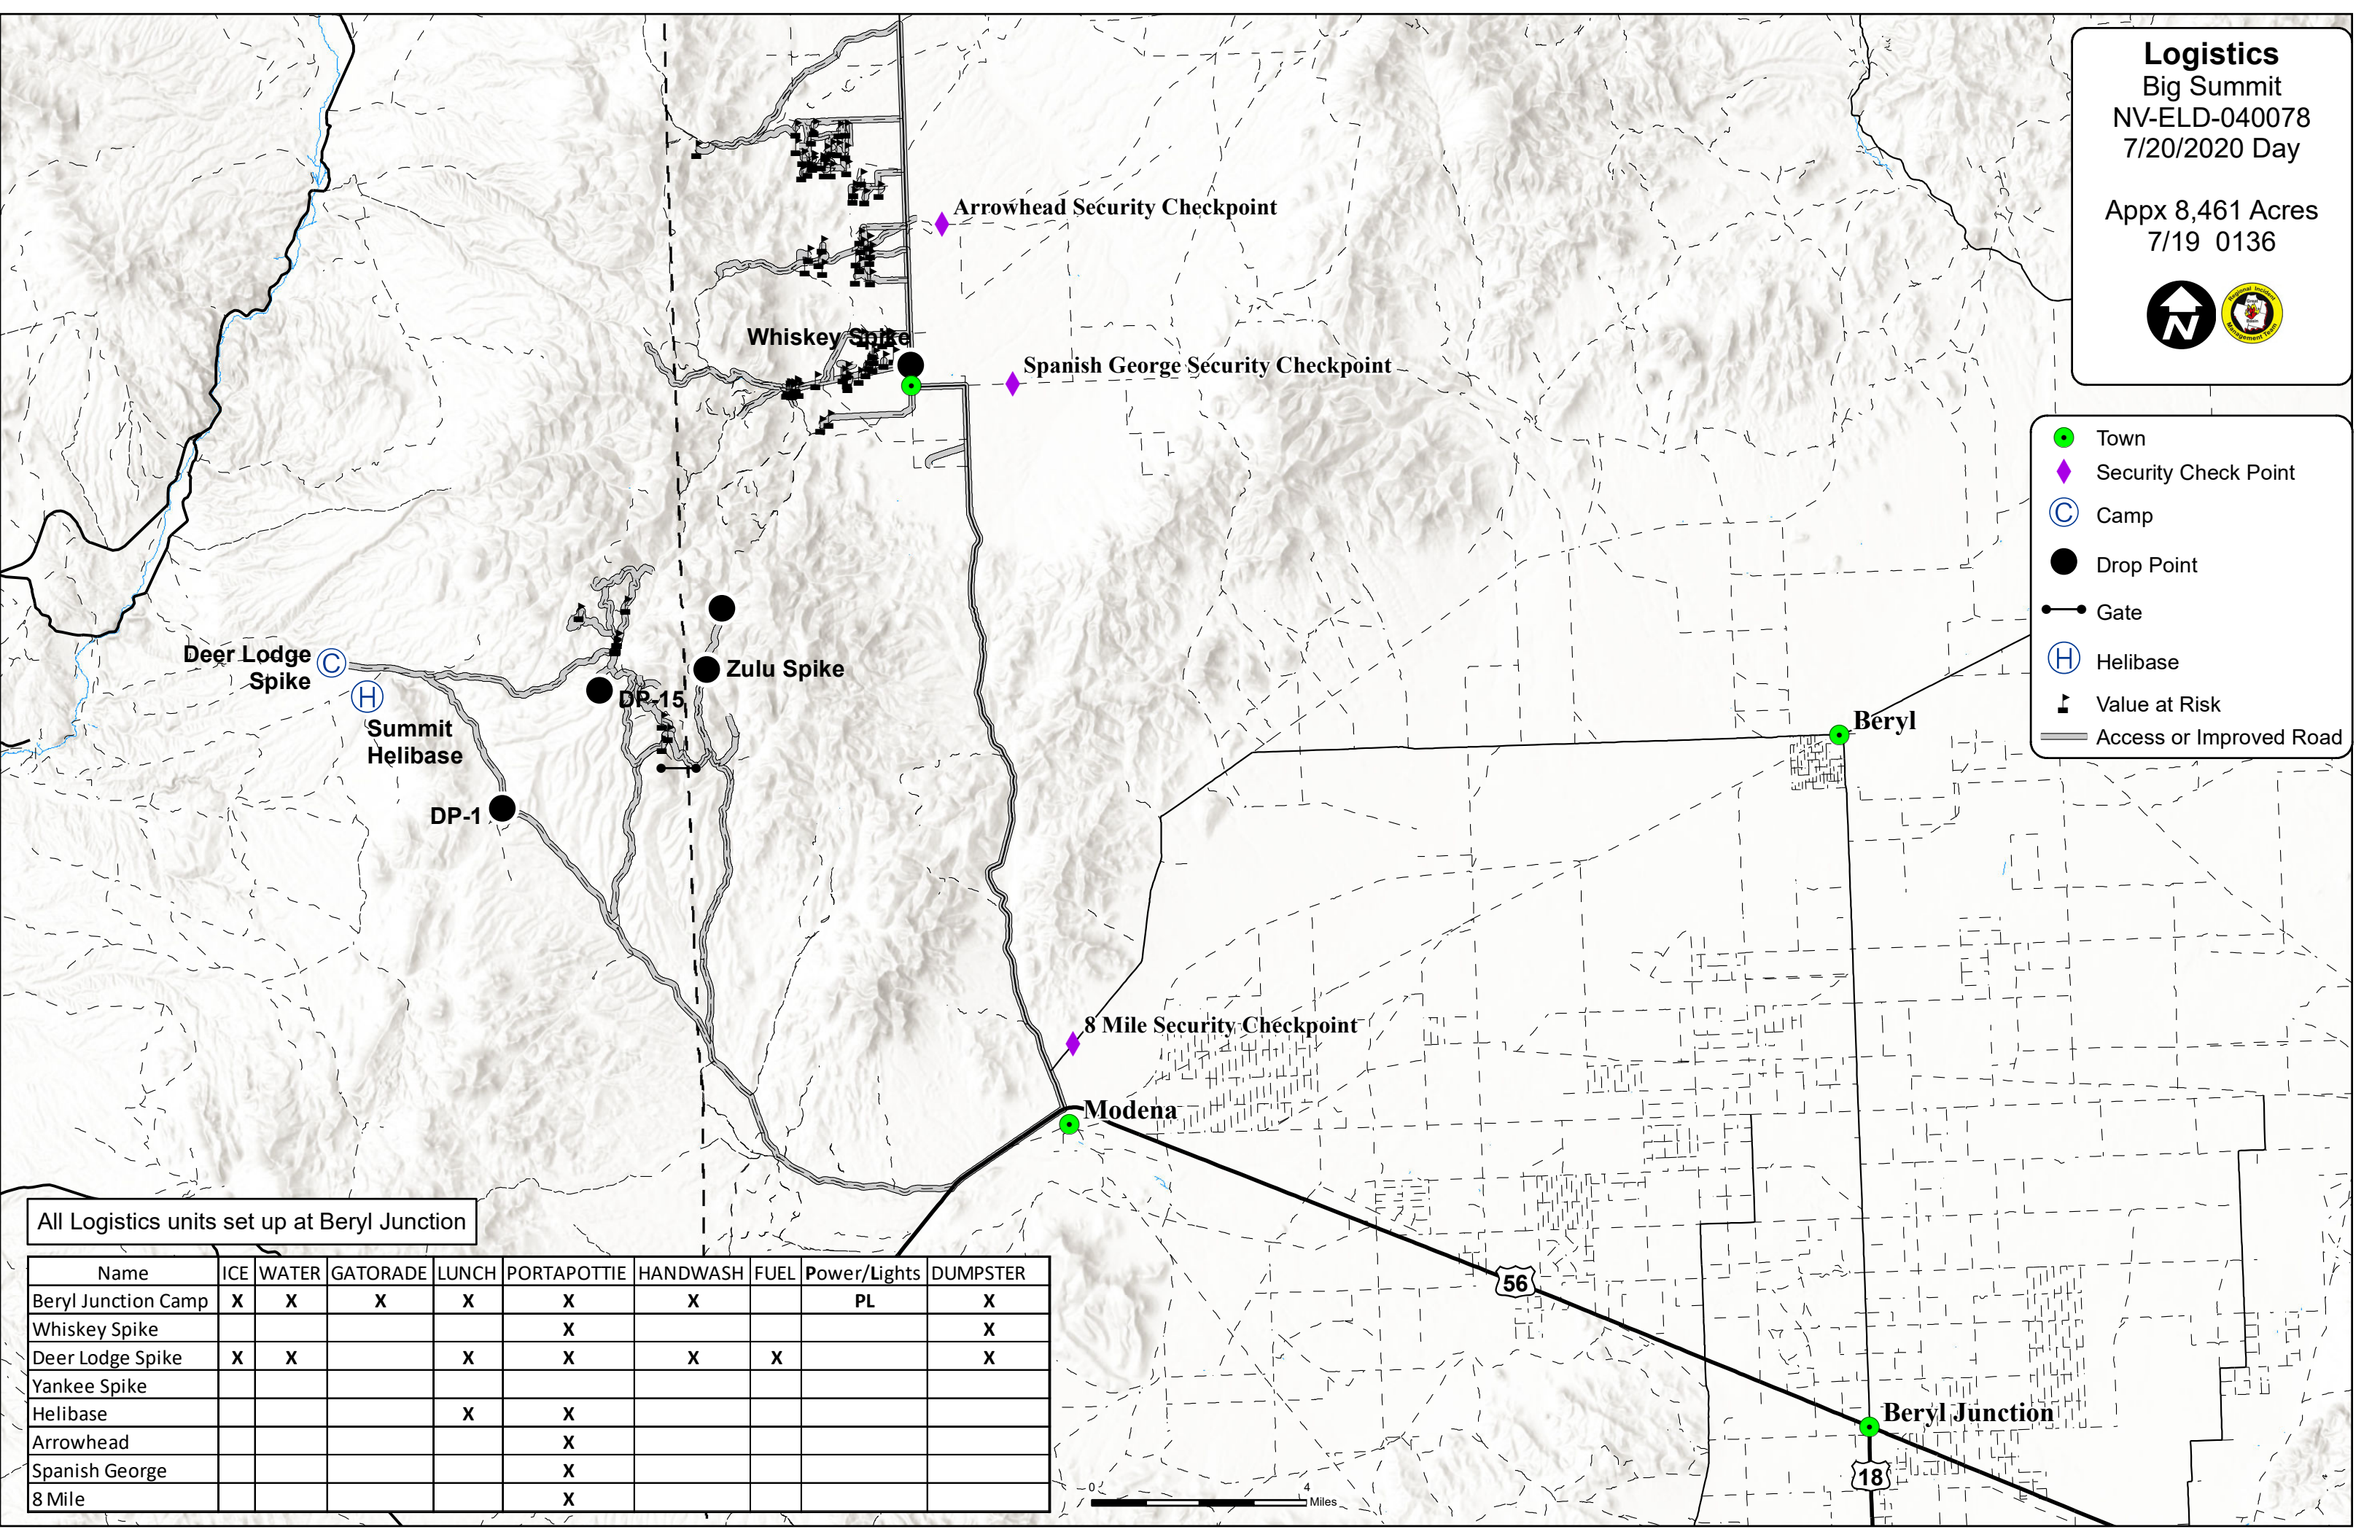

**Logistics**  
 Big Summit  
 NV-ELD-040078  
 7/20/2020 Day

Appx 8,461 Acres  
 7/19 0136

- Town
- ◆ Security Check Point
- C Camp
- Drop Point
- Gate
- H Helibase
- ⚠ Value at Risk
- Access or Improved Road

All Logistics units set up at Beryl Junction

Name	ICE	WATER	GATORADE	LUNCH	PORTAPOTTIE	HANDWASH	FUEL	Power/Lights	DUMPSTER
Beryl Junction Camp	X	X	X	X	X	X		PL	X
Whiskey Spike					X				X
Deer Lodge Spike	X	X		X	X	X	X		X
Yankee Spike									
Helibase				X	X				
Arrowhead					X				
Spanish George					X				
8 Mile					X				

56

18

Beryl Junction