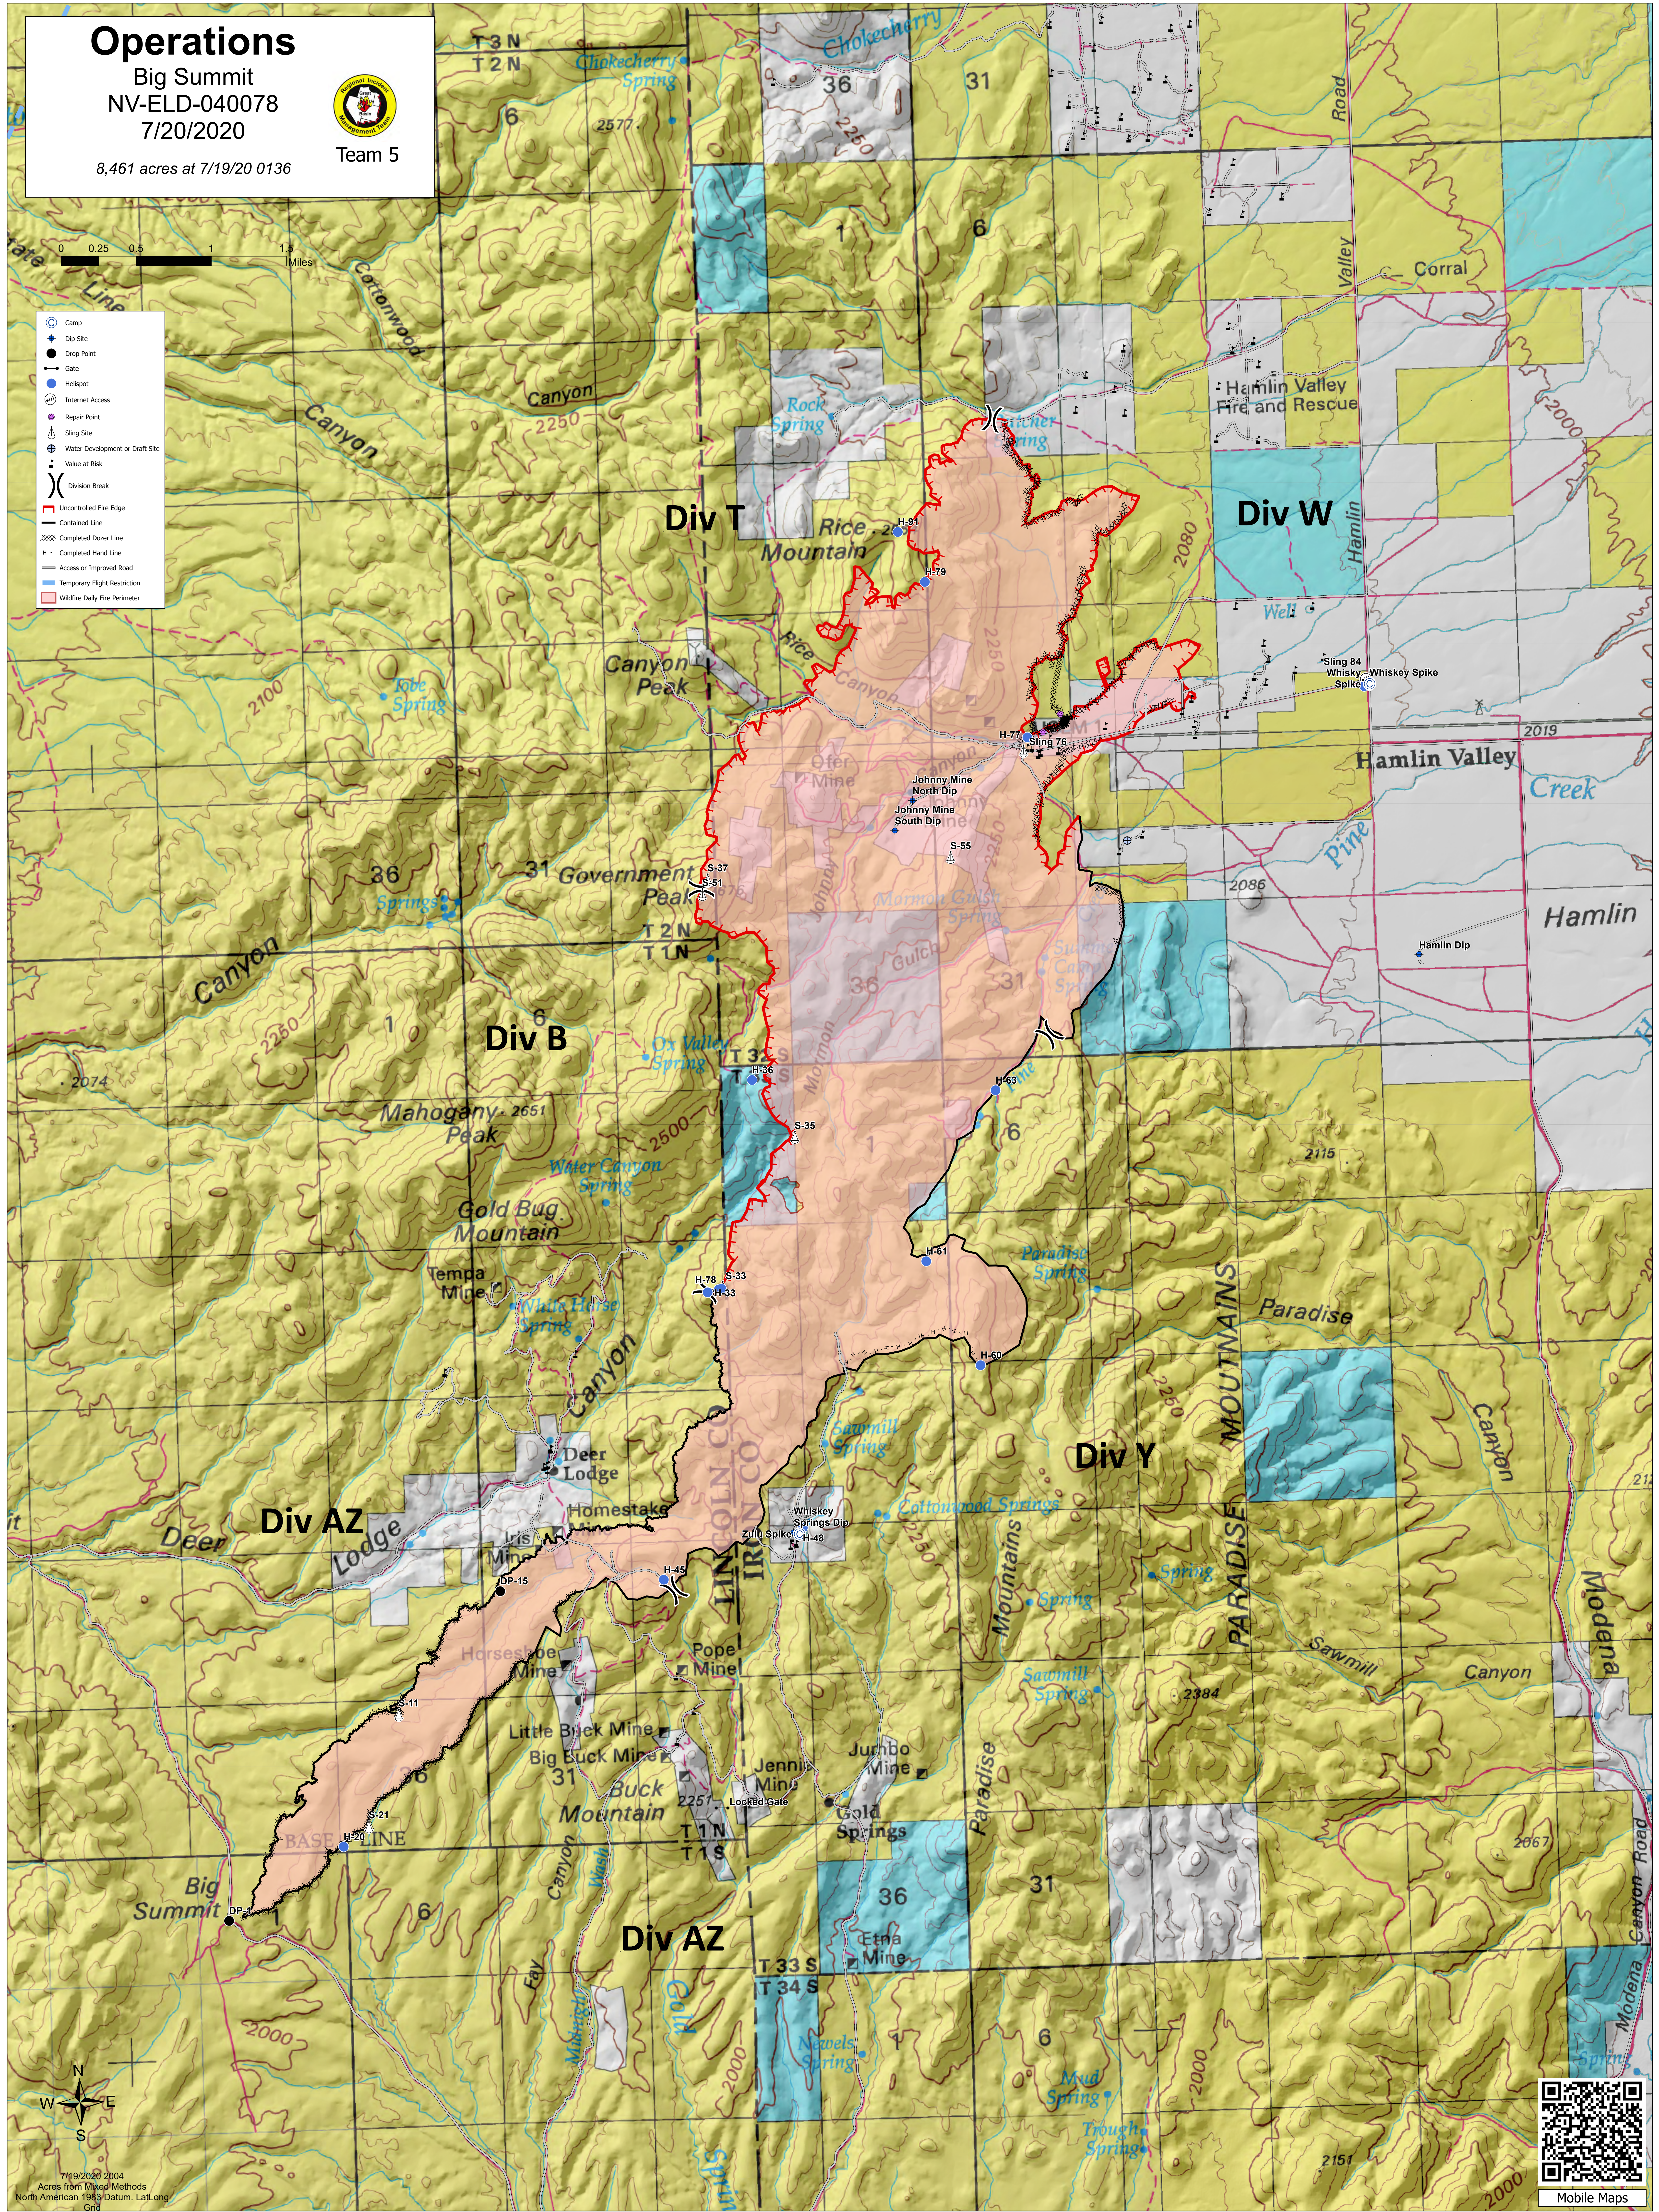

Operations

Big Summit
NV-ELD-040078
7/20/2020

Team 5

8,461 acres at 7/19/20 0136

- Camp
- Dip Site
- Drop Point
- Gate
- Heliport
- Internet Access
- Repair Point
- Sling Site
- Water Development or Draft Site
- Value at Risk
- ⌋ Division Break
- Uncontrolled Fire Edge
- Contained Line
- ⊞ Completed Dozer Line
- ⊞ Completed Hand Line
- Access or Improved Road
- Temporary Flight Restriction
- Wildfire Daily Fire Perimeter

7/19/2020 004
Acres from Mixed Methods
North American 1983 Datum, Lat/Long
Grid

Mobile Maps