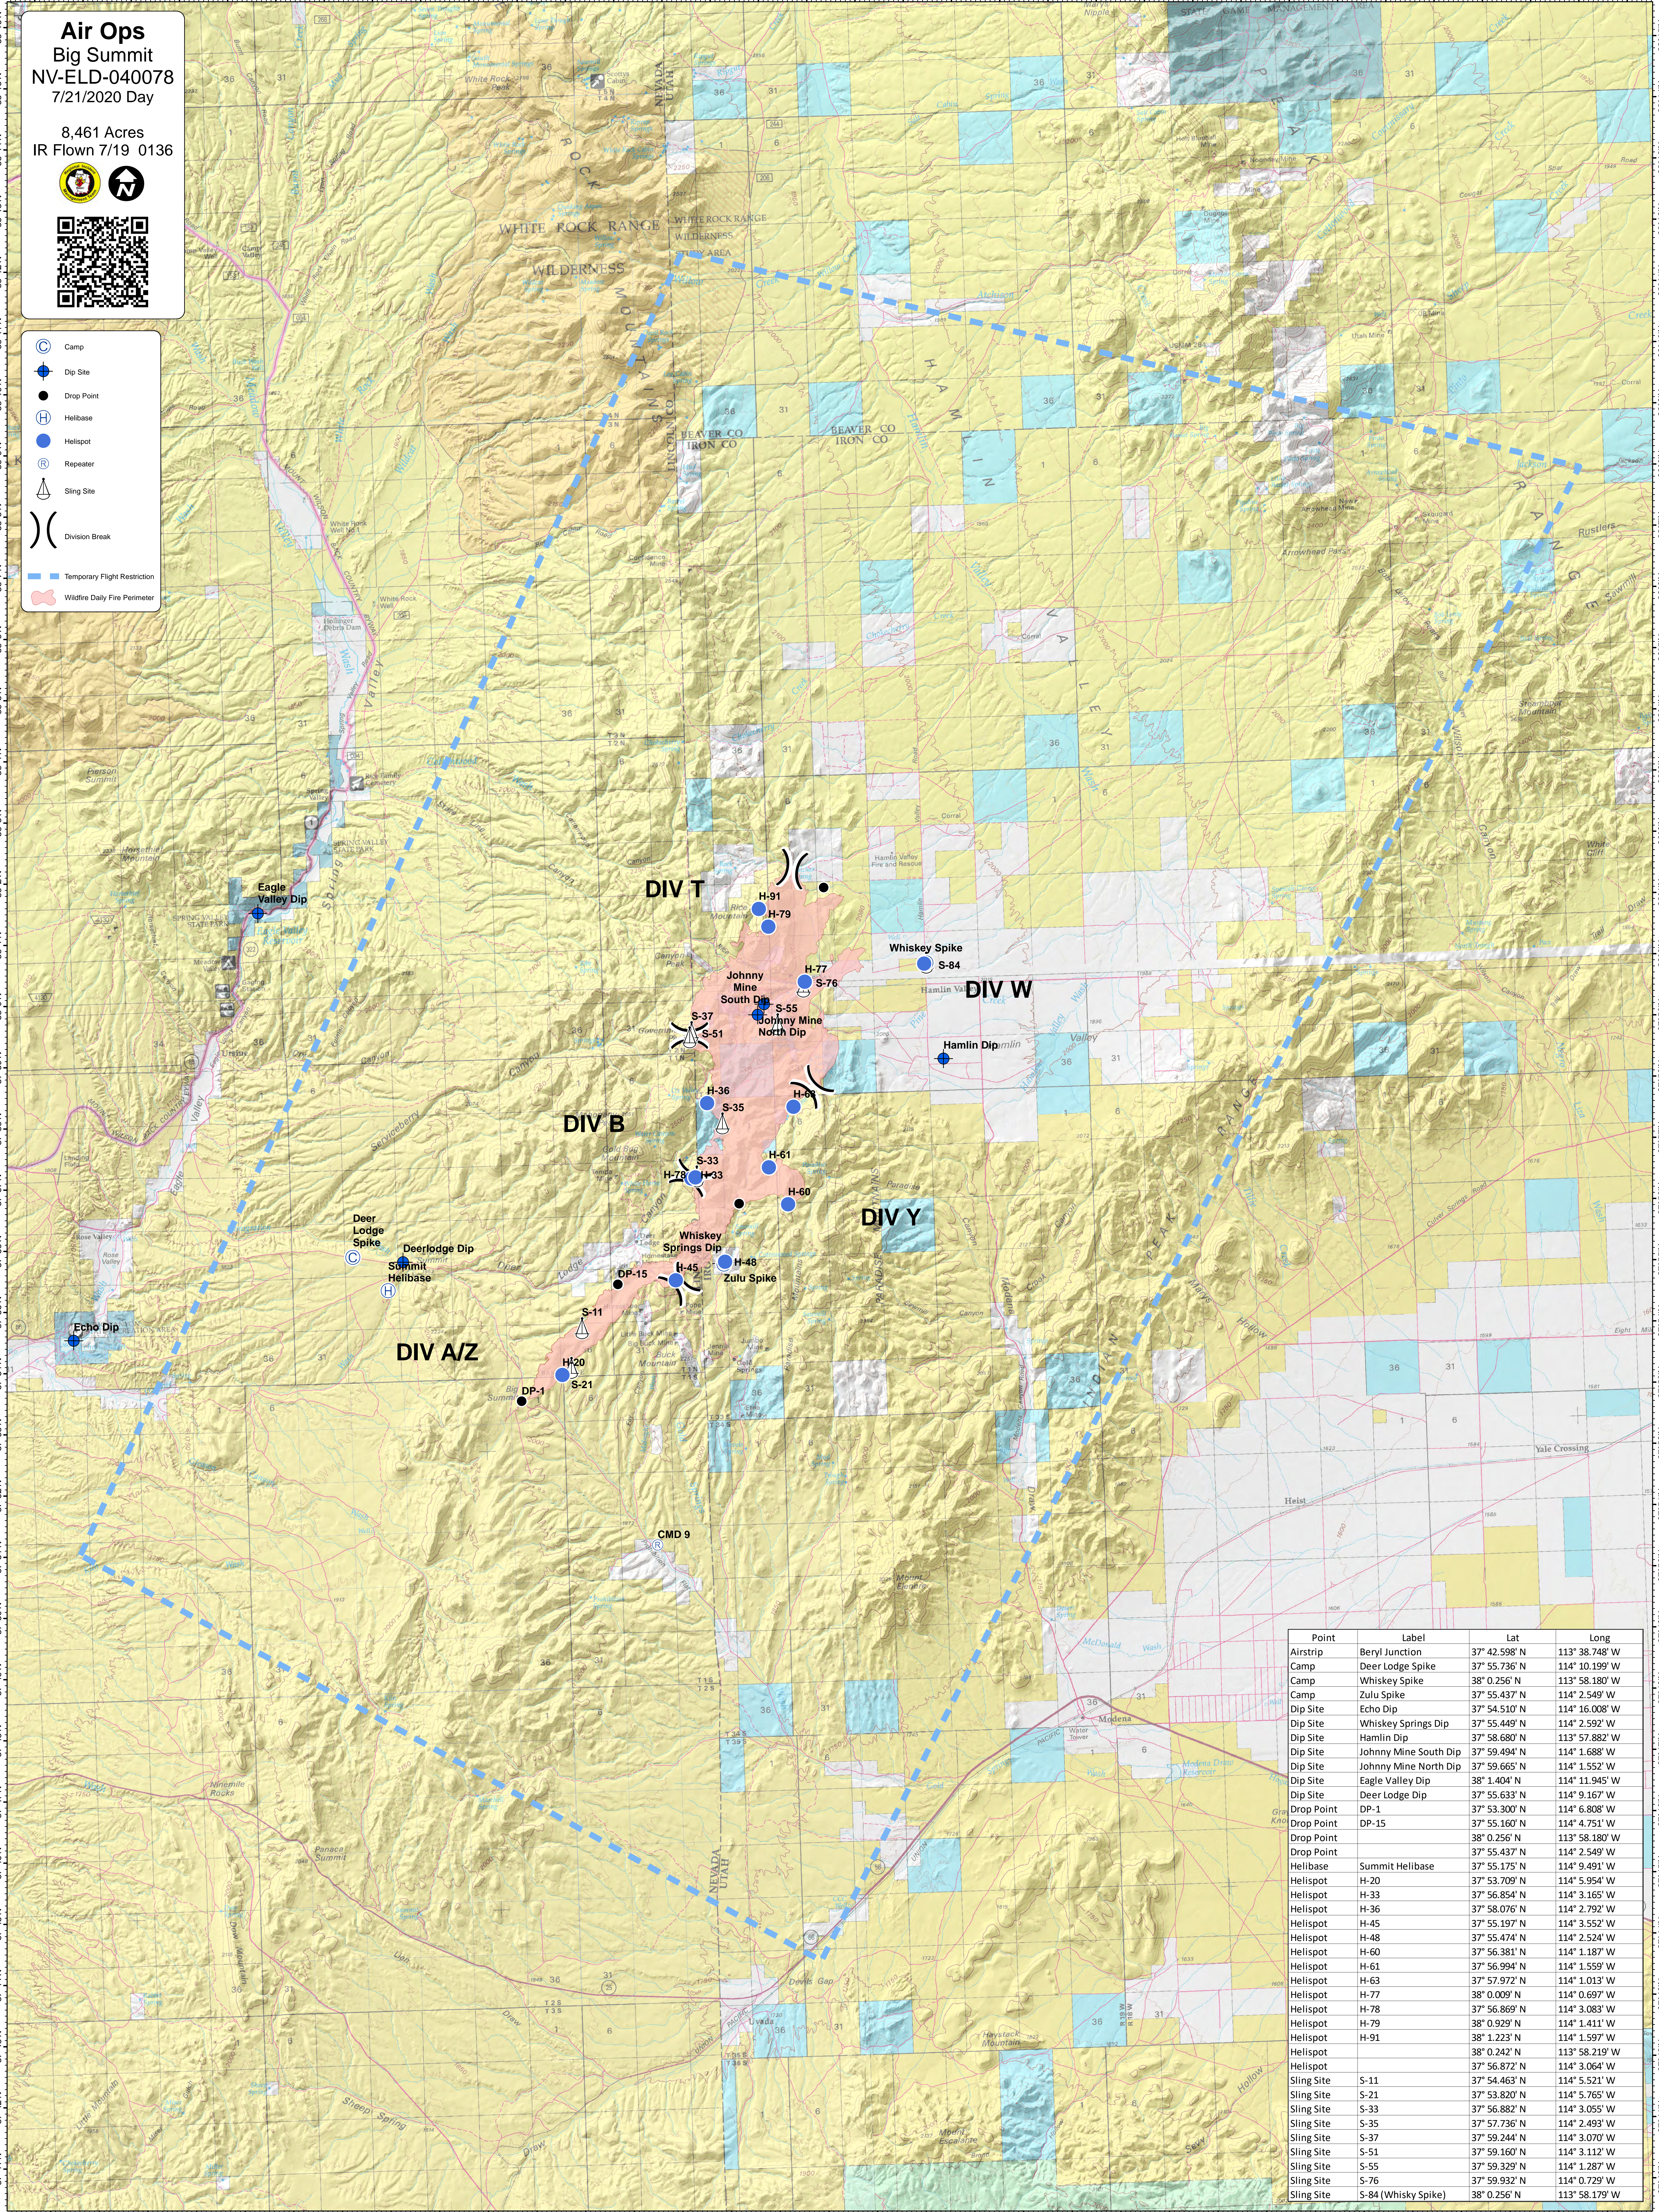

Air Ops
Big Summit
NV-ELD-040078
7/21/2020 Day

8,461 Acres
 IR Flown 7/19 0136

 Camp
 Dip Site
 Drop Point
 Helibase
 Helispot
 Repeater
 Sling Site
 Division Break
 Temporary Flight Restriction
 Wildfire Daily Fire Perimeter