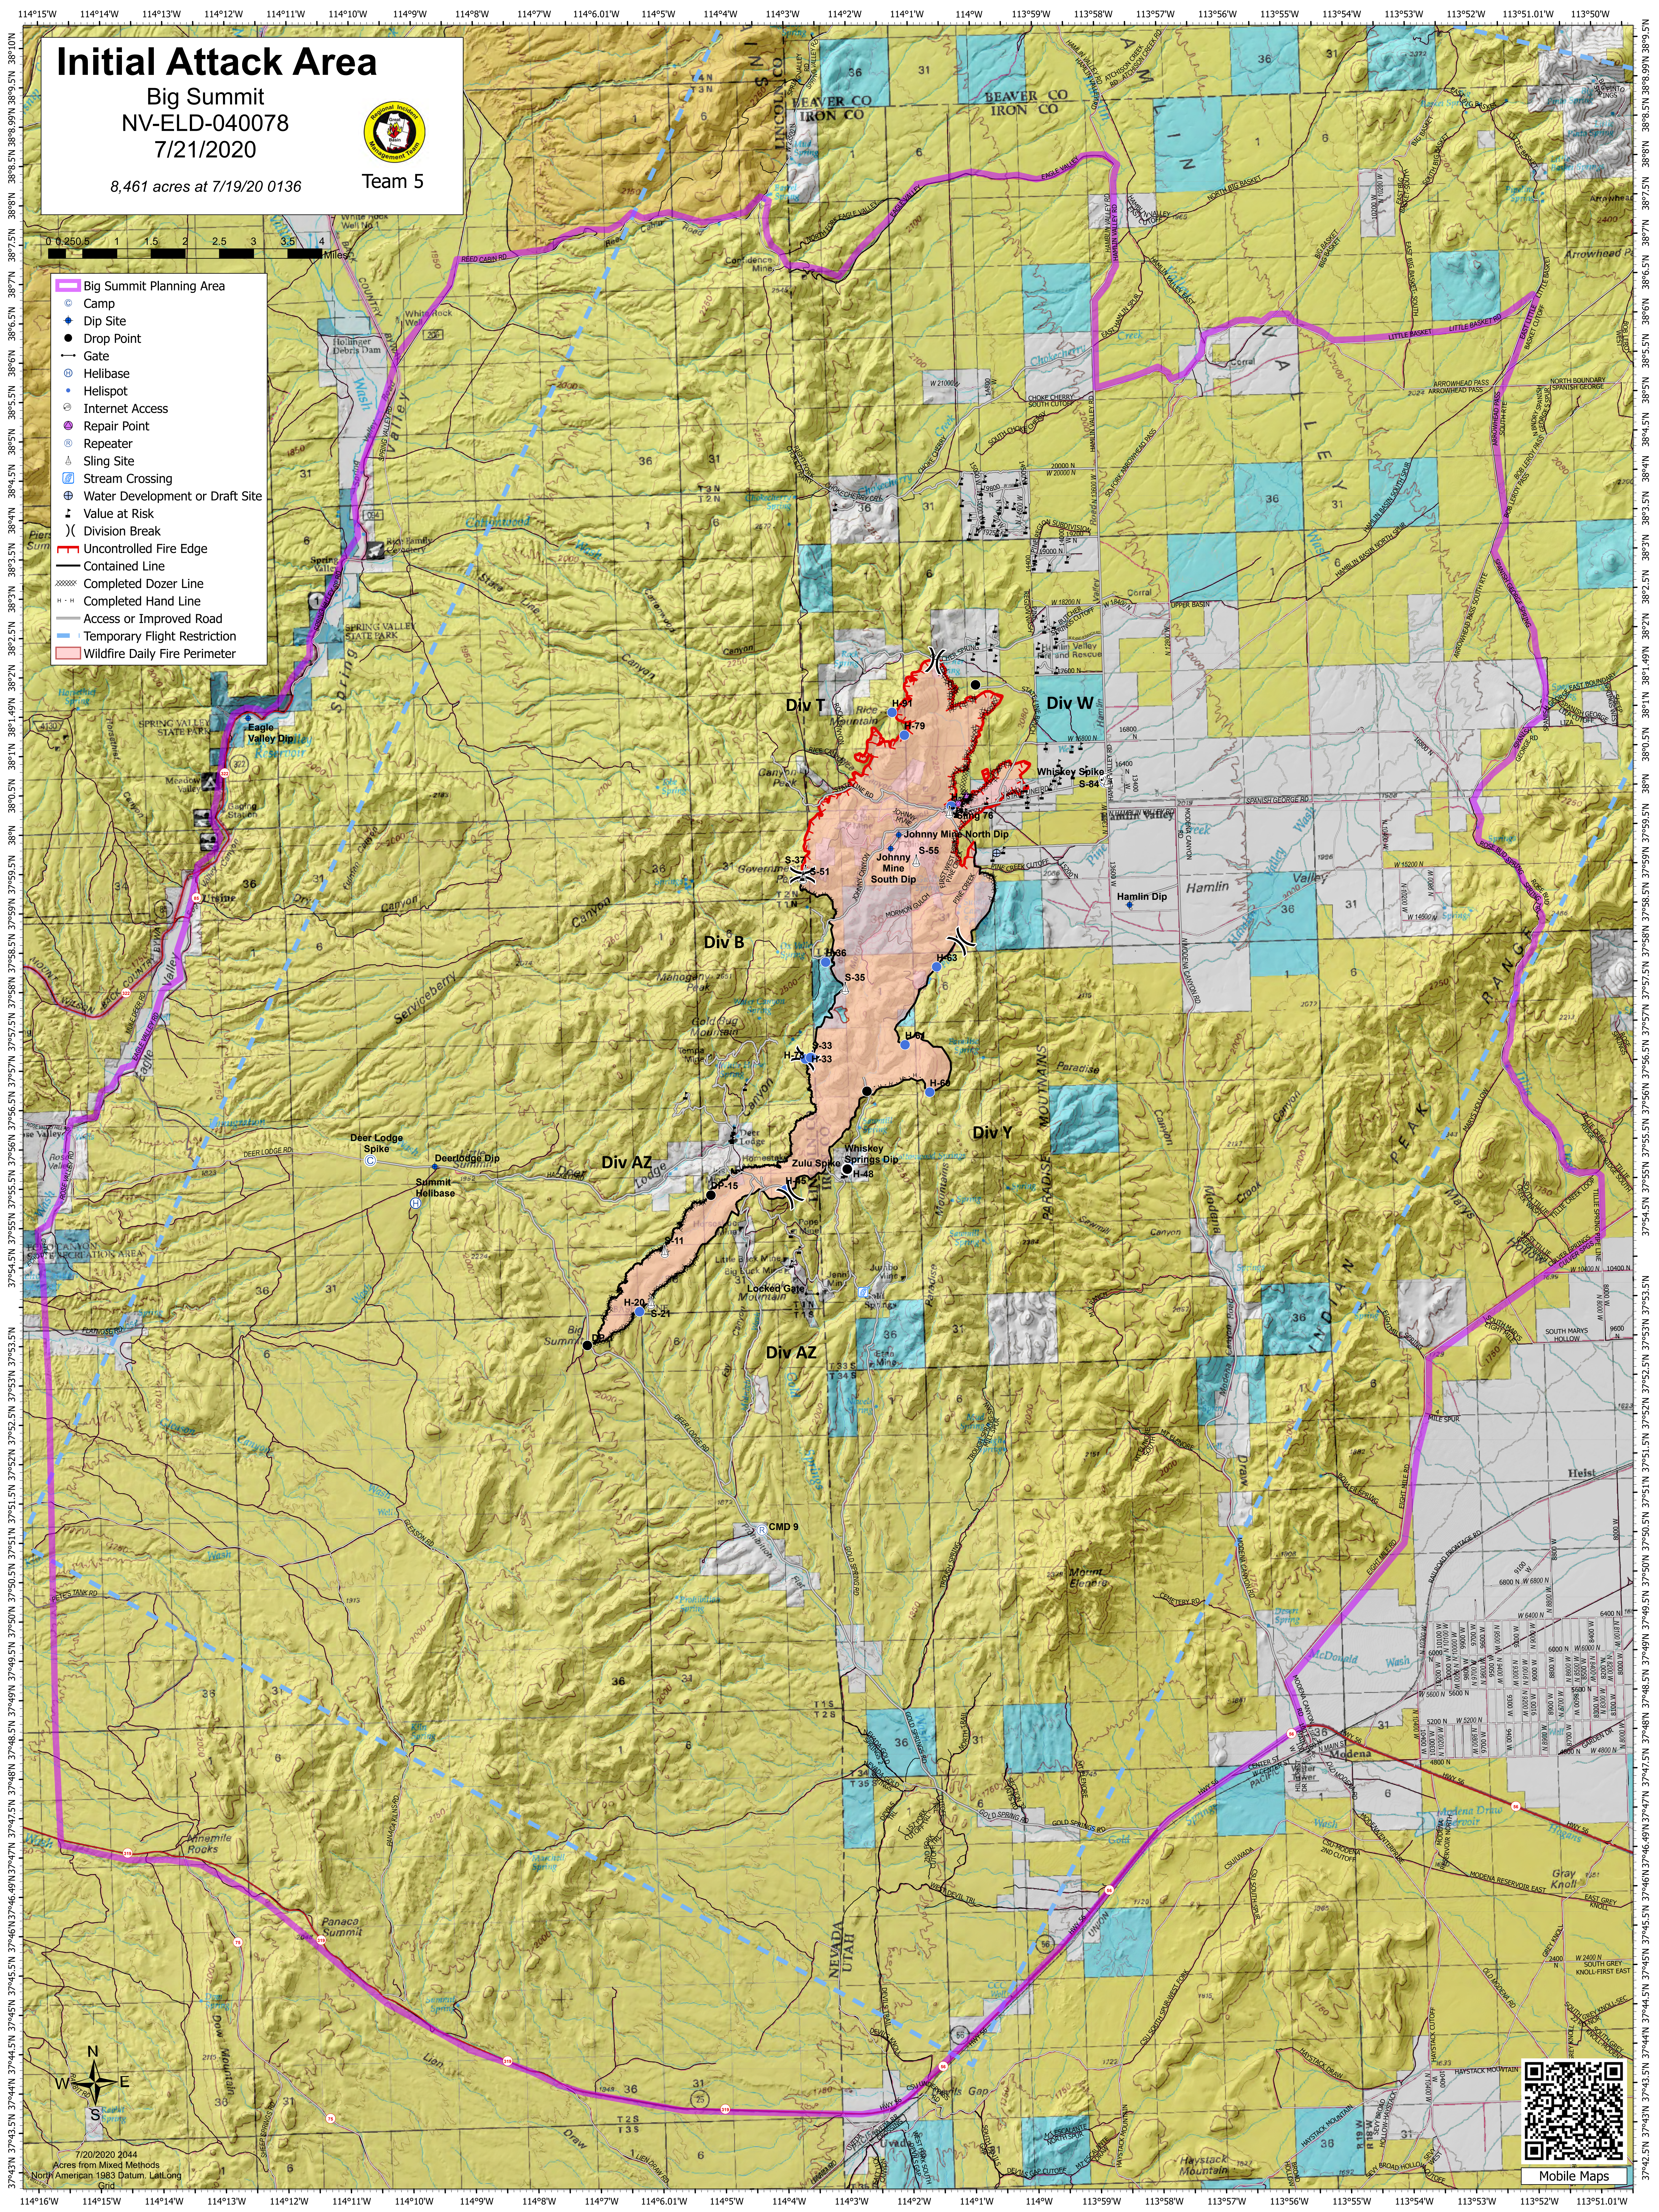

Initial Attack Area

Big Summit
NV-ELD-040078
7/21/2020

8,461 acres at 7/19/20 0136

Team 5

- Big Summit Planning Area
- Camp
- Dip Site
- Drop Point
- Gate
- Helibase
- Helispot
- Internet Access
- Repair Point
- Repeater
- Sling Site
- Stream Crossing
- Water Development or Draft Site
- Value at Risk
- Division Break
- Uncontrolled Fire Edge
- Contained Line
- Completed Dozer Line
- Completed Hand Line
- Access or Improved Road
- Temporary Flight Restriction
- Wildfire Daily Fire Perimeter

7/20/2020 044
Acres from Mixed Methods
North American 1983 Datum, Lat/Long Grid

Mobile Maps