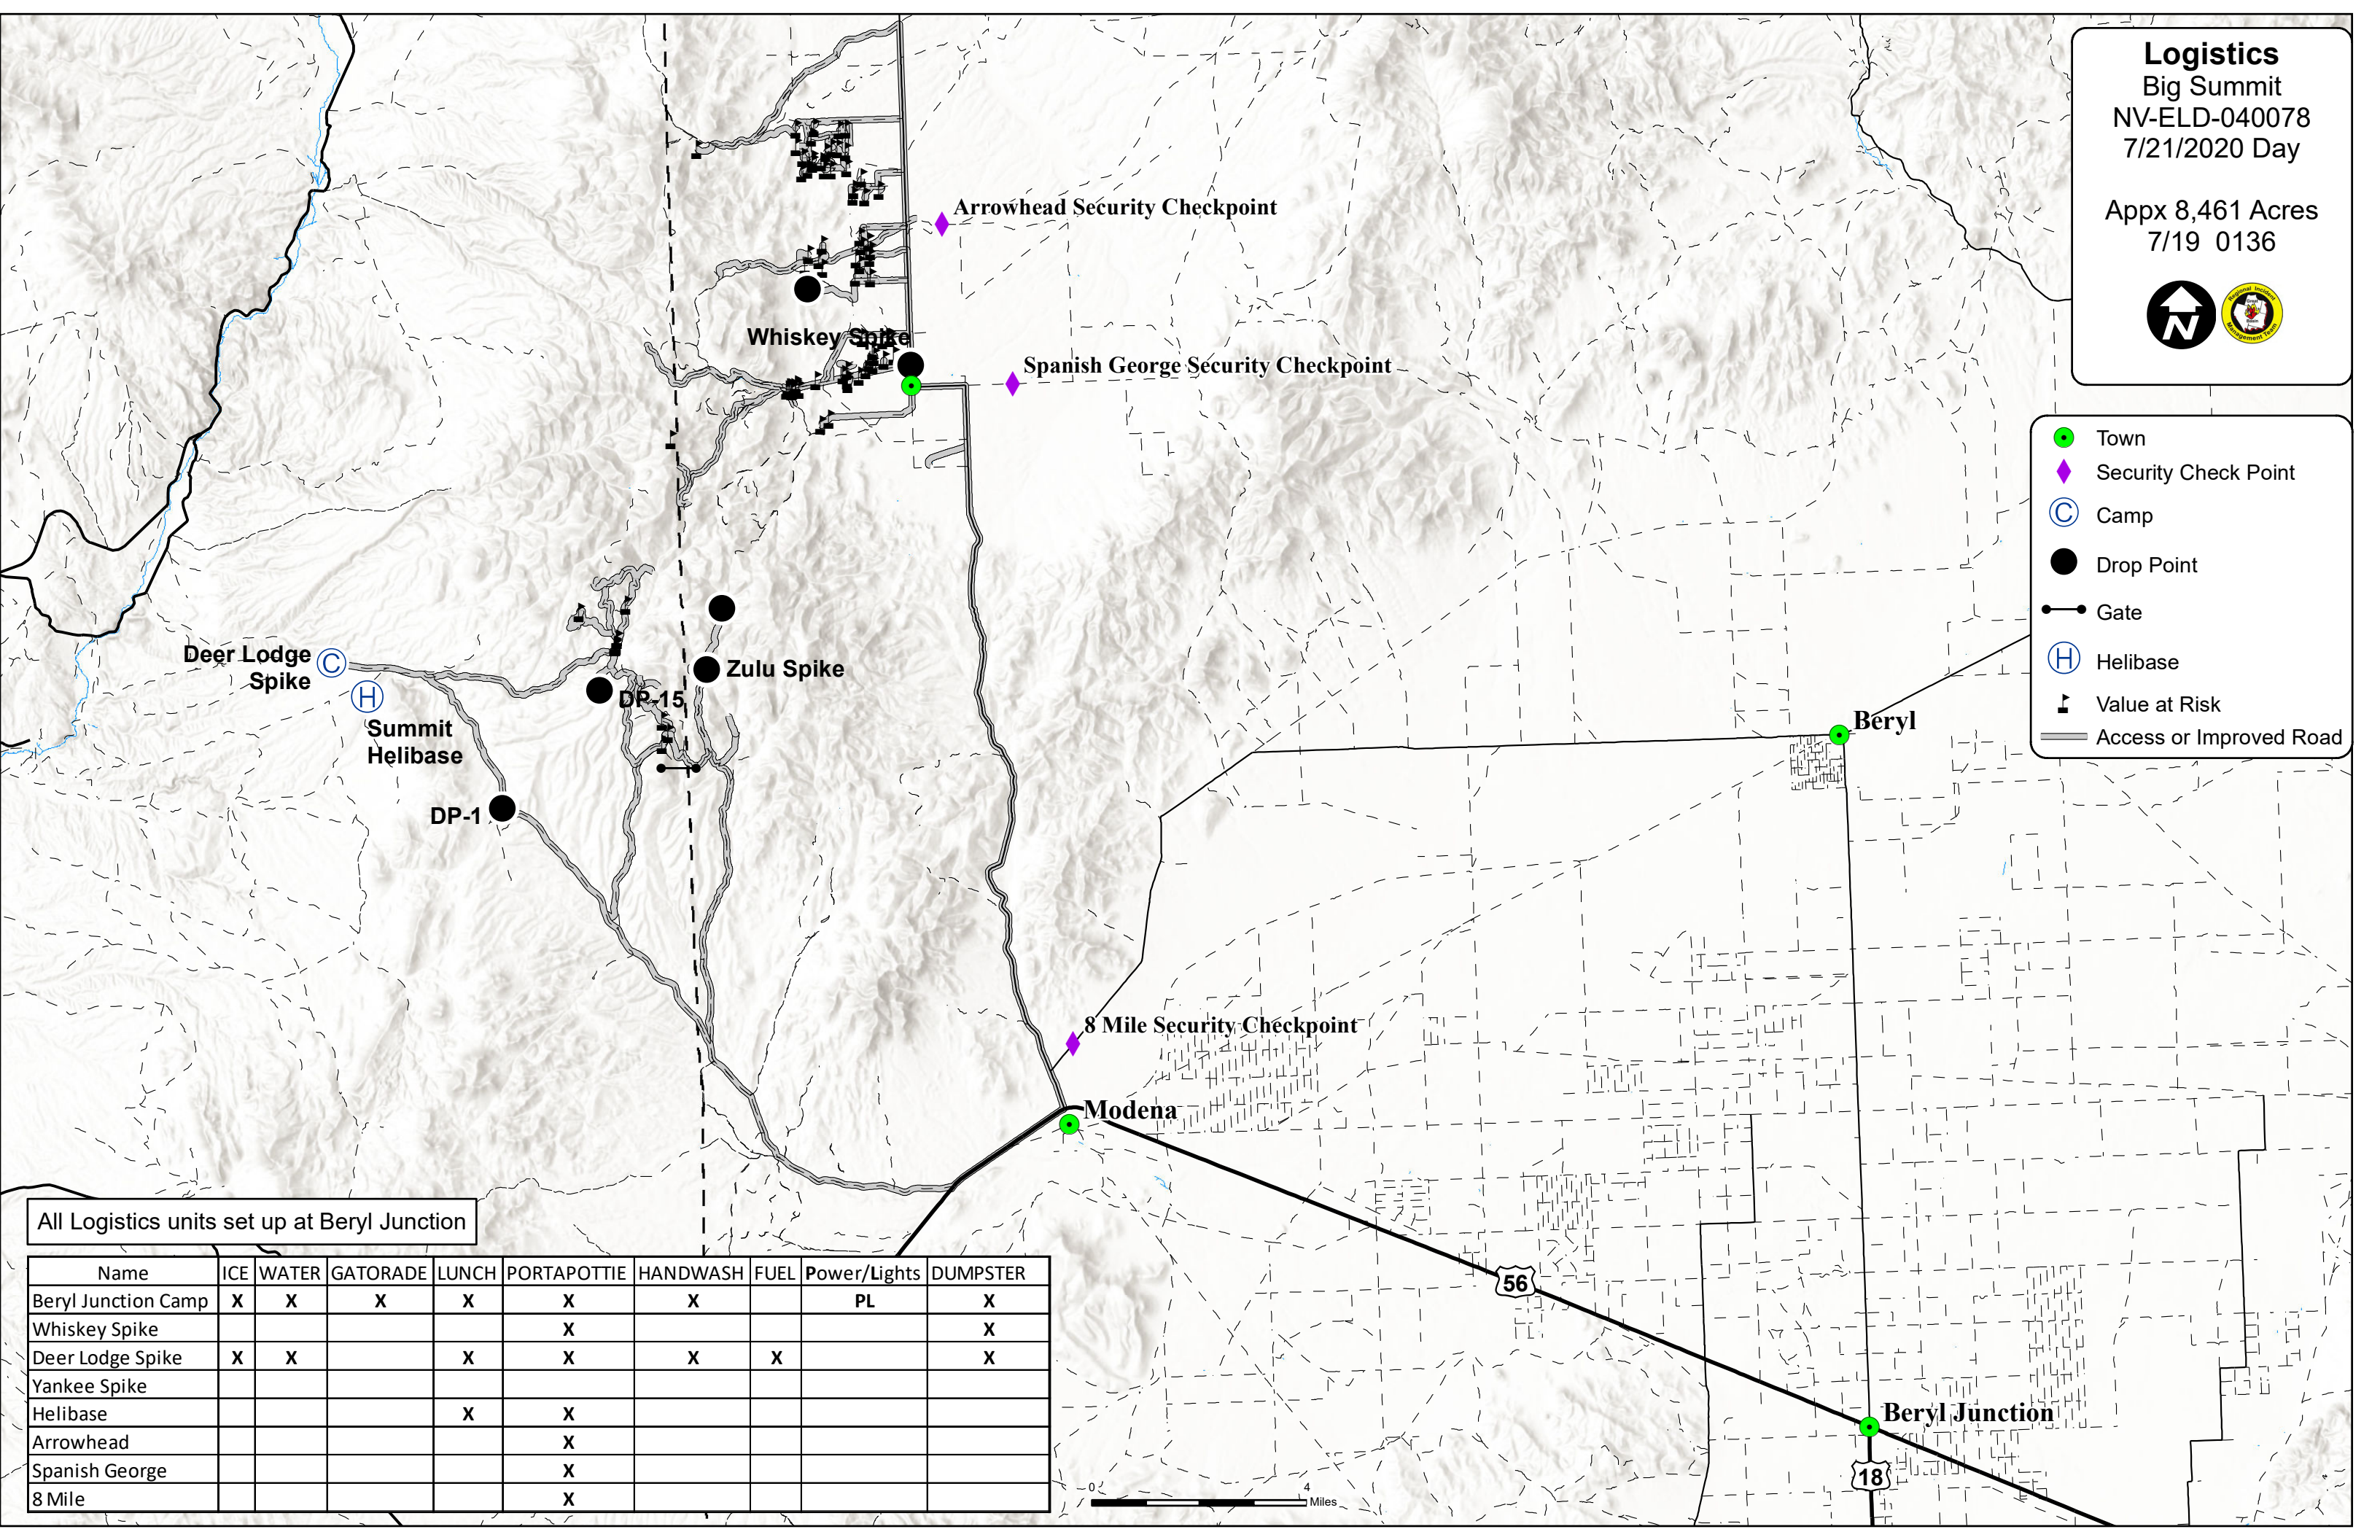

Logistics
Big Summit
 NV-ELD-040078
 7/21/2020 Day

Appx 8,461 Acres
 7/19 0136

- Town
- ◆ Security Check Point
- C Camp
- Drop Point
- Gate
- H Helibase
- ⚠ Value at Risk
- Access or Improved Road

All Logistics units set up at Beryl Junction

Name	ICE	WATER	GATORADE	LUNCH	PORTAPOTTIE	HANDWASH	FUEL	Power/Lights	DUMPSTER
Beryl Junction Camp	X	X	X	X	X	X		PL	X
Whiskey Spike					X				X
Deer Lodge Spike	X	X		X	X	X	X		X
Yankee Spike									
Helibase				X	X				
Arrowhead					X				
Spanish George					X				
8 Mile					X				