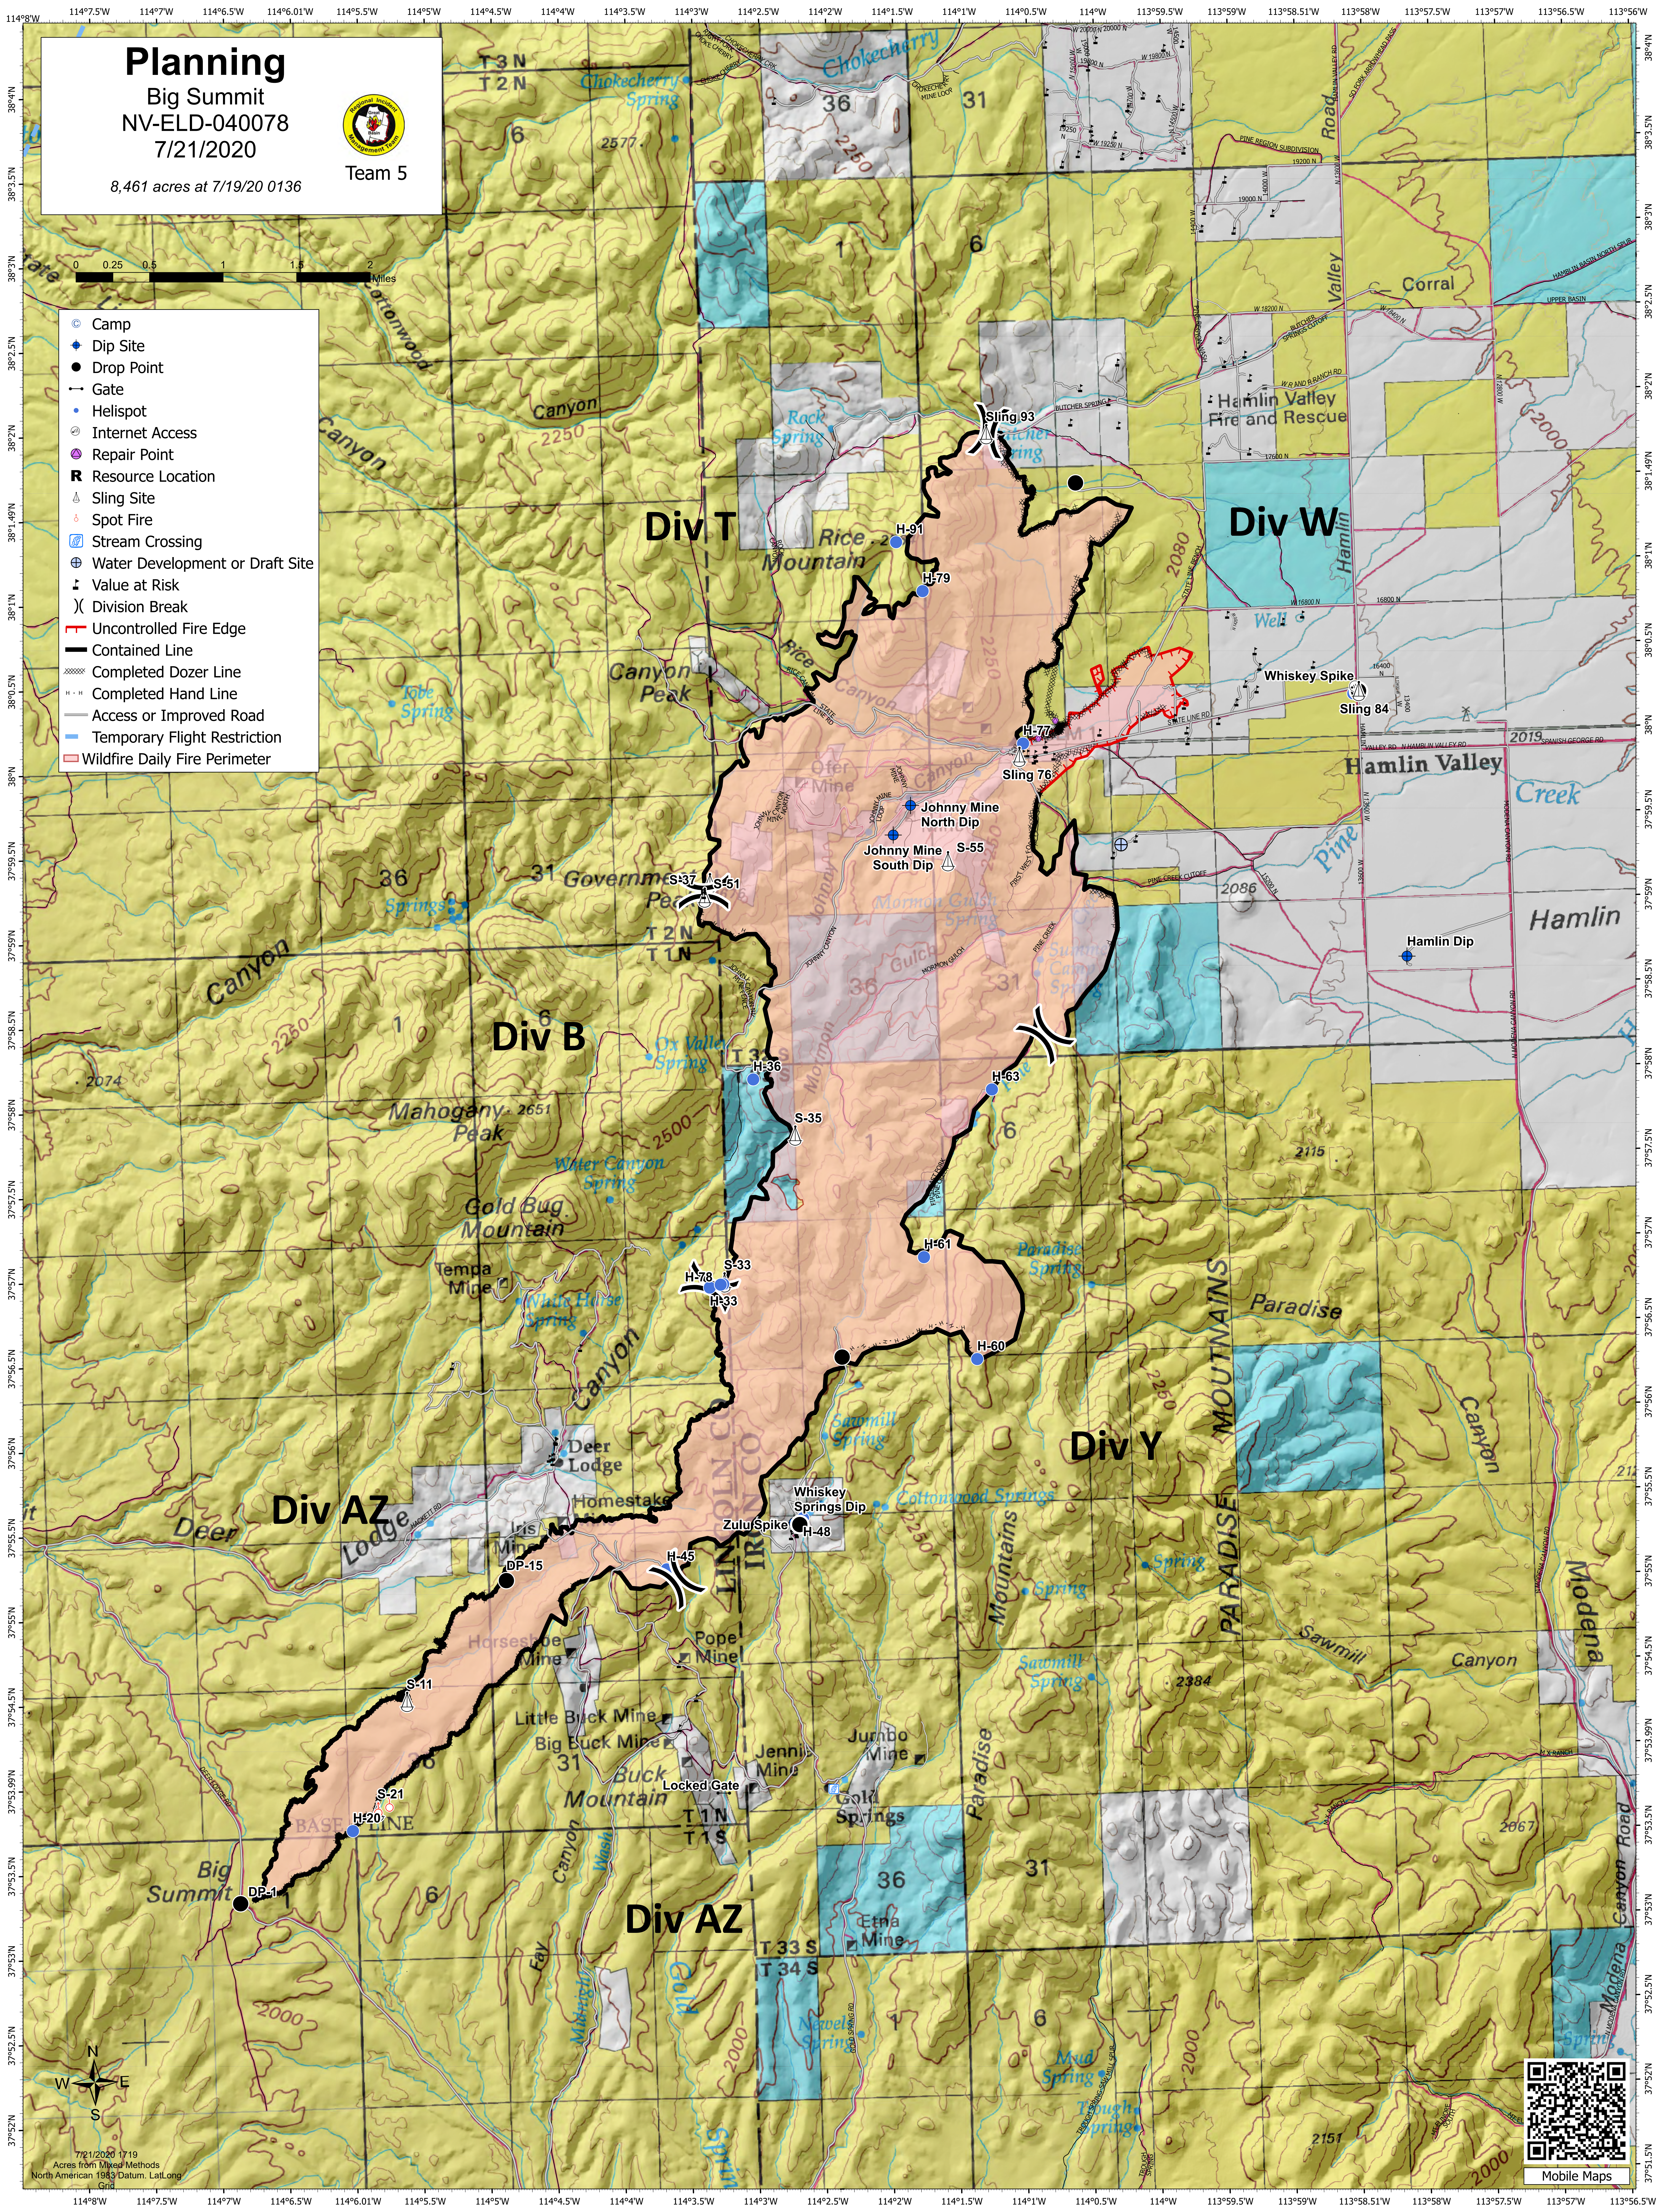

Planning

Big Summit
NV-ELD-040078
7/21/2020

8,461 acres at 7/19/20 0136

Team 5

- Camp
- ◆ Dip Site
- Drop Point
- Gate
- Helispot
- Internet Access
- Repair Point
- R Resource Location
- ▲ Sling Site
- Spot Fire
- ▣ Stream Crossing
- ⊕ Water Development or Draft Site
- ▲ Value at Risk
- X Division Break
- Uncontrolled Fire Edge
- Contained Line
- Completed Dozer Line
- Completed Hand Line
- Access or Improved Road
- Temporary Flight Restriction
- Wildfire Daily Fire Perimeter

Mobile Maps