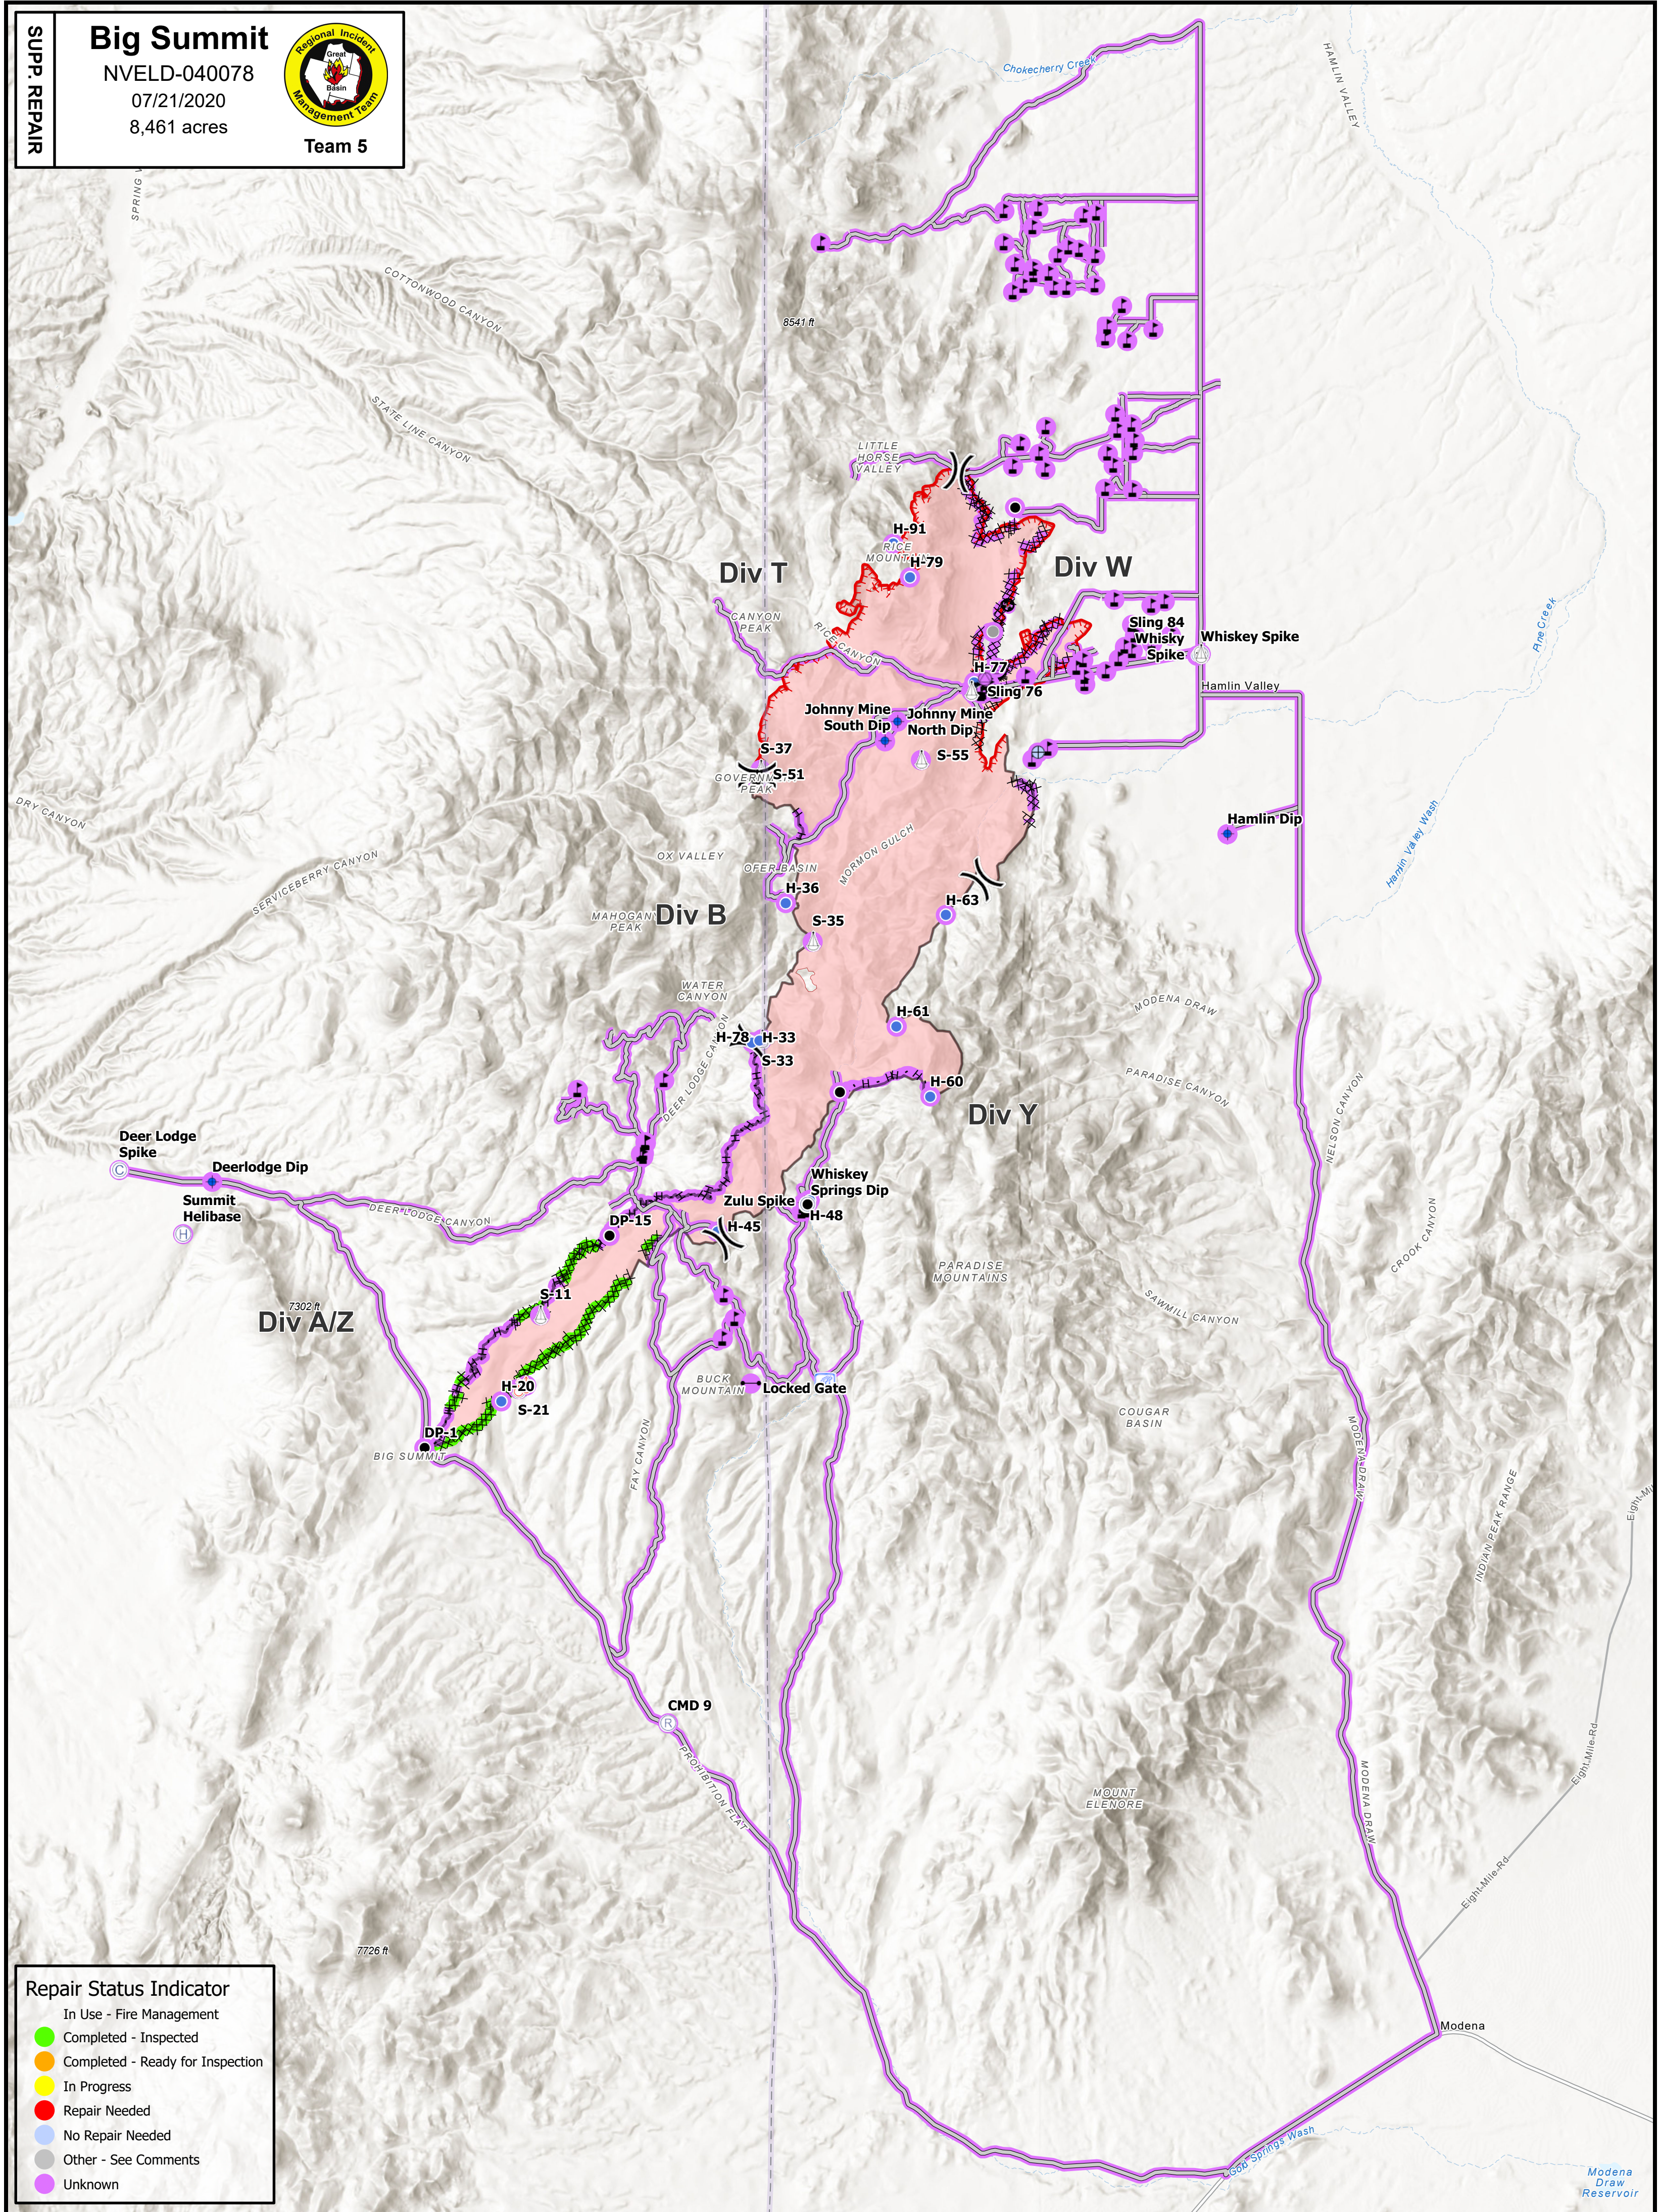

SUPP. REPAIR

# Big Summit

NVELD-040078

07/21/2020

8,461 acres

Team 5

**Repair Status Indicator**

- In Use - Fire Management
- Completed - Inspected
- Completed - Ready for Inspection
- In Progress
- Repair Needed
- No Repair Needed
- Other - See Comments
- Unknown