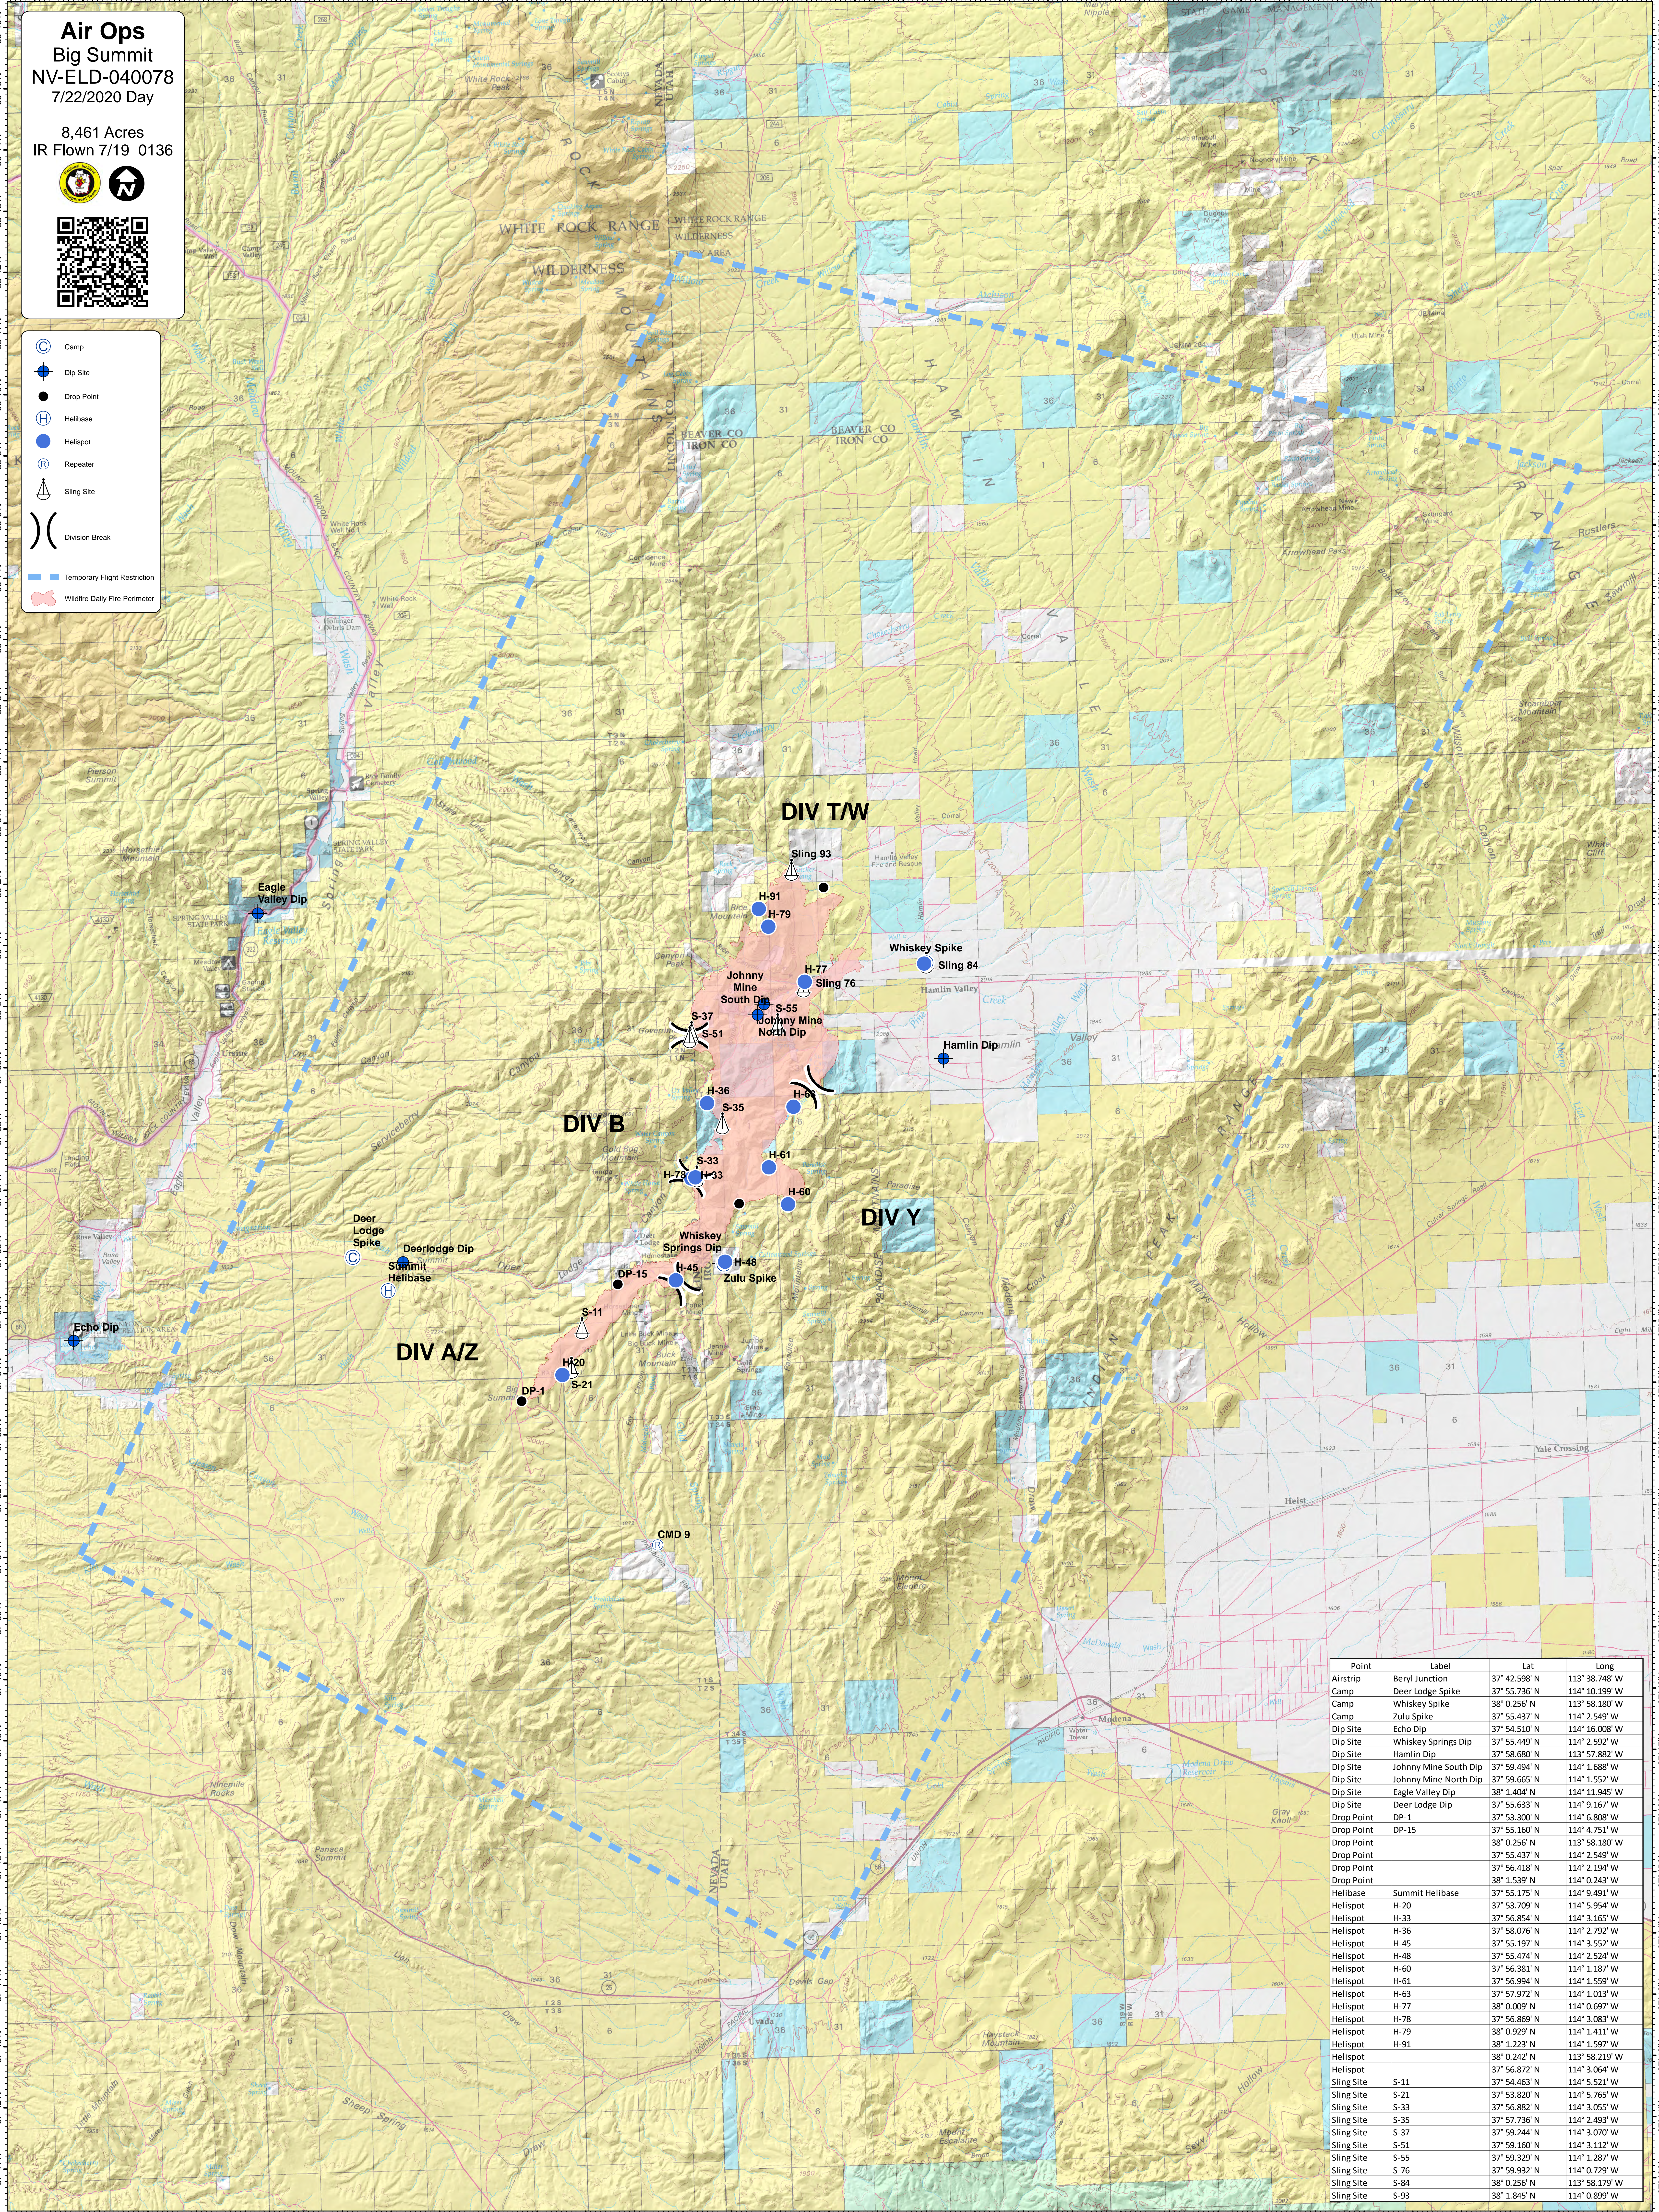

**Air Ops**  
**Big Summit**  
**NV-ELD-040078**  
**7/2/2020 Day**

8,461 Acres  
 IR Flown 7/19 0136

Camp  
 Dip Site  
 Drop Point  
 Helibase  
 Helispot  
 Repeater  
 Sling Site  
 Division Break  
 Temporary Flight Restriction  
 Wildfire Daily Fire Perimeter