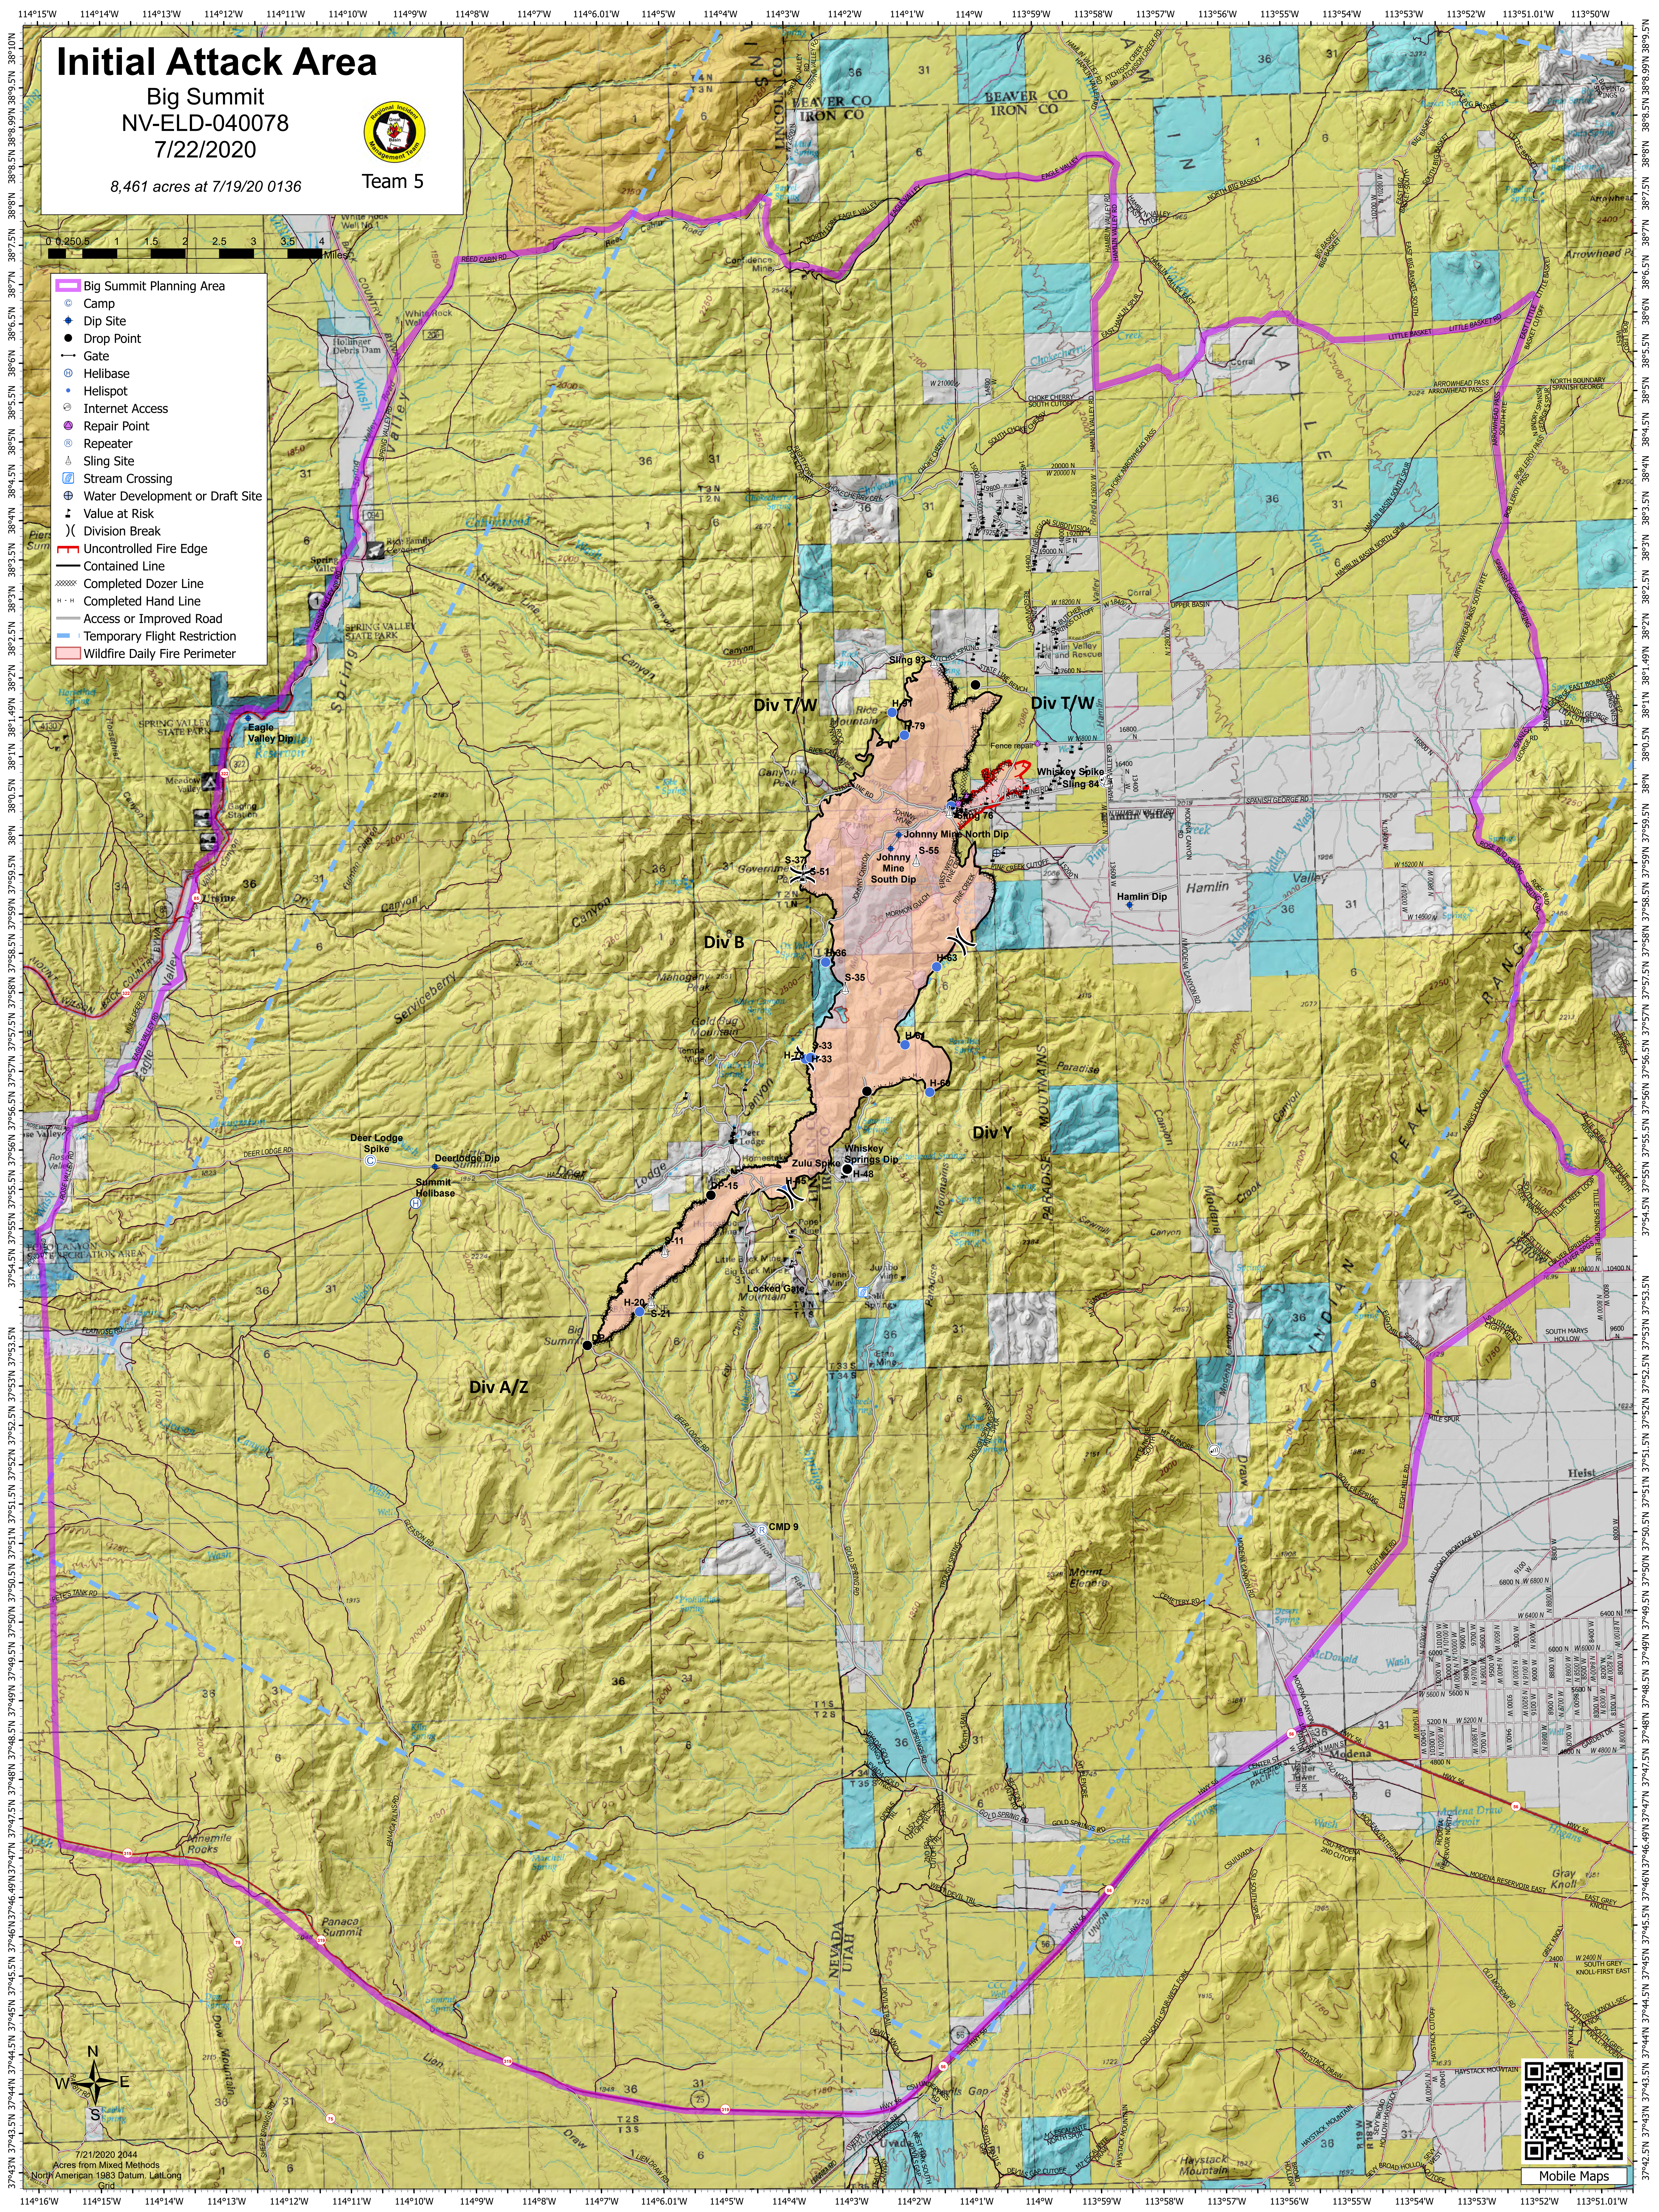

Initial Attack Area

Big Summit
NV-ELD-040078
7/22/2020

8,461 acres at 7/19/20 0136

Team 5

- Big Summit Planning Area
- Camp
- Dip Site
- Drop Point
- Gate
- Helibase
- Helispot
- Internet Access
- Repair Point
- Repeater
- Sling Site
- Stream Crossing
- Water Development or Draft Site
- Value at Risk
- Division Break
- Uncontrolled Fire Edge
- Contained Line
- Completed Dozer Line
- Completed Hand Line
- Access or Improved Road
- Temporary Flight Restriction
- Wildfire Daily Fire Perimeter

7/21/2020 2044
Acres from Mixed Methods
North American 1983 Datum: Lat/Long Grid

Mobile Maps