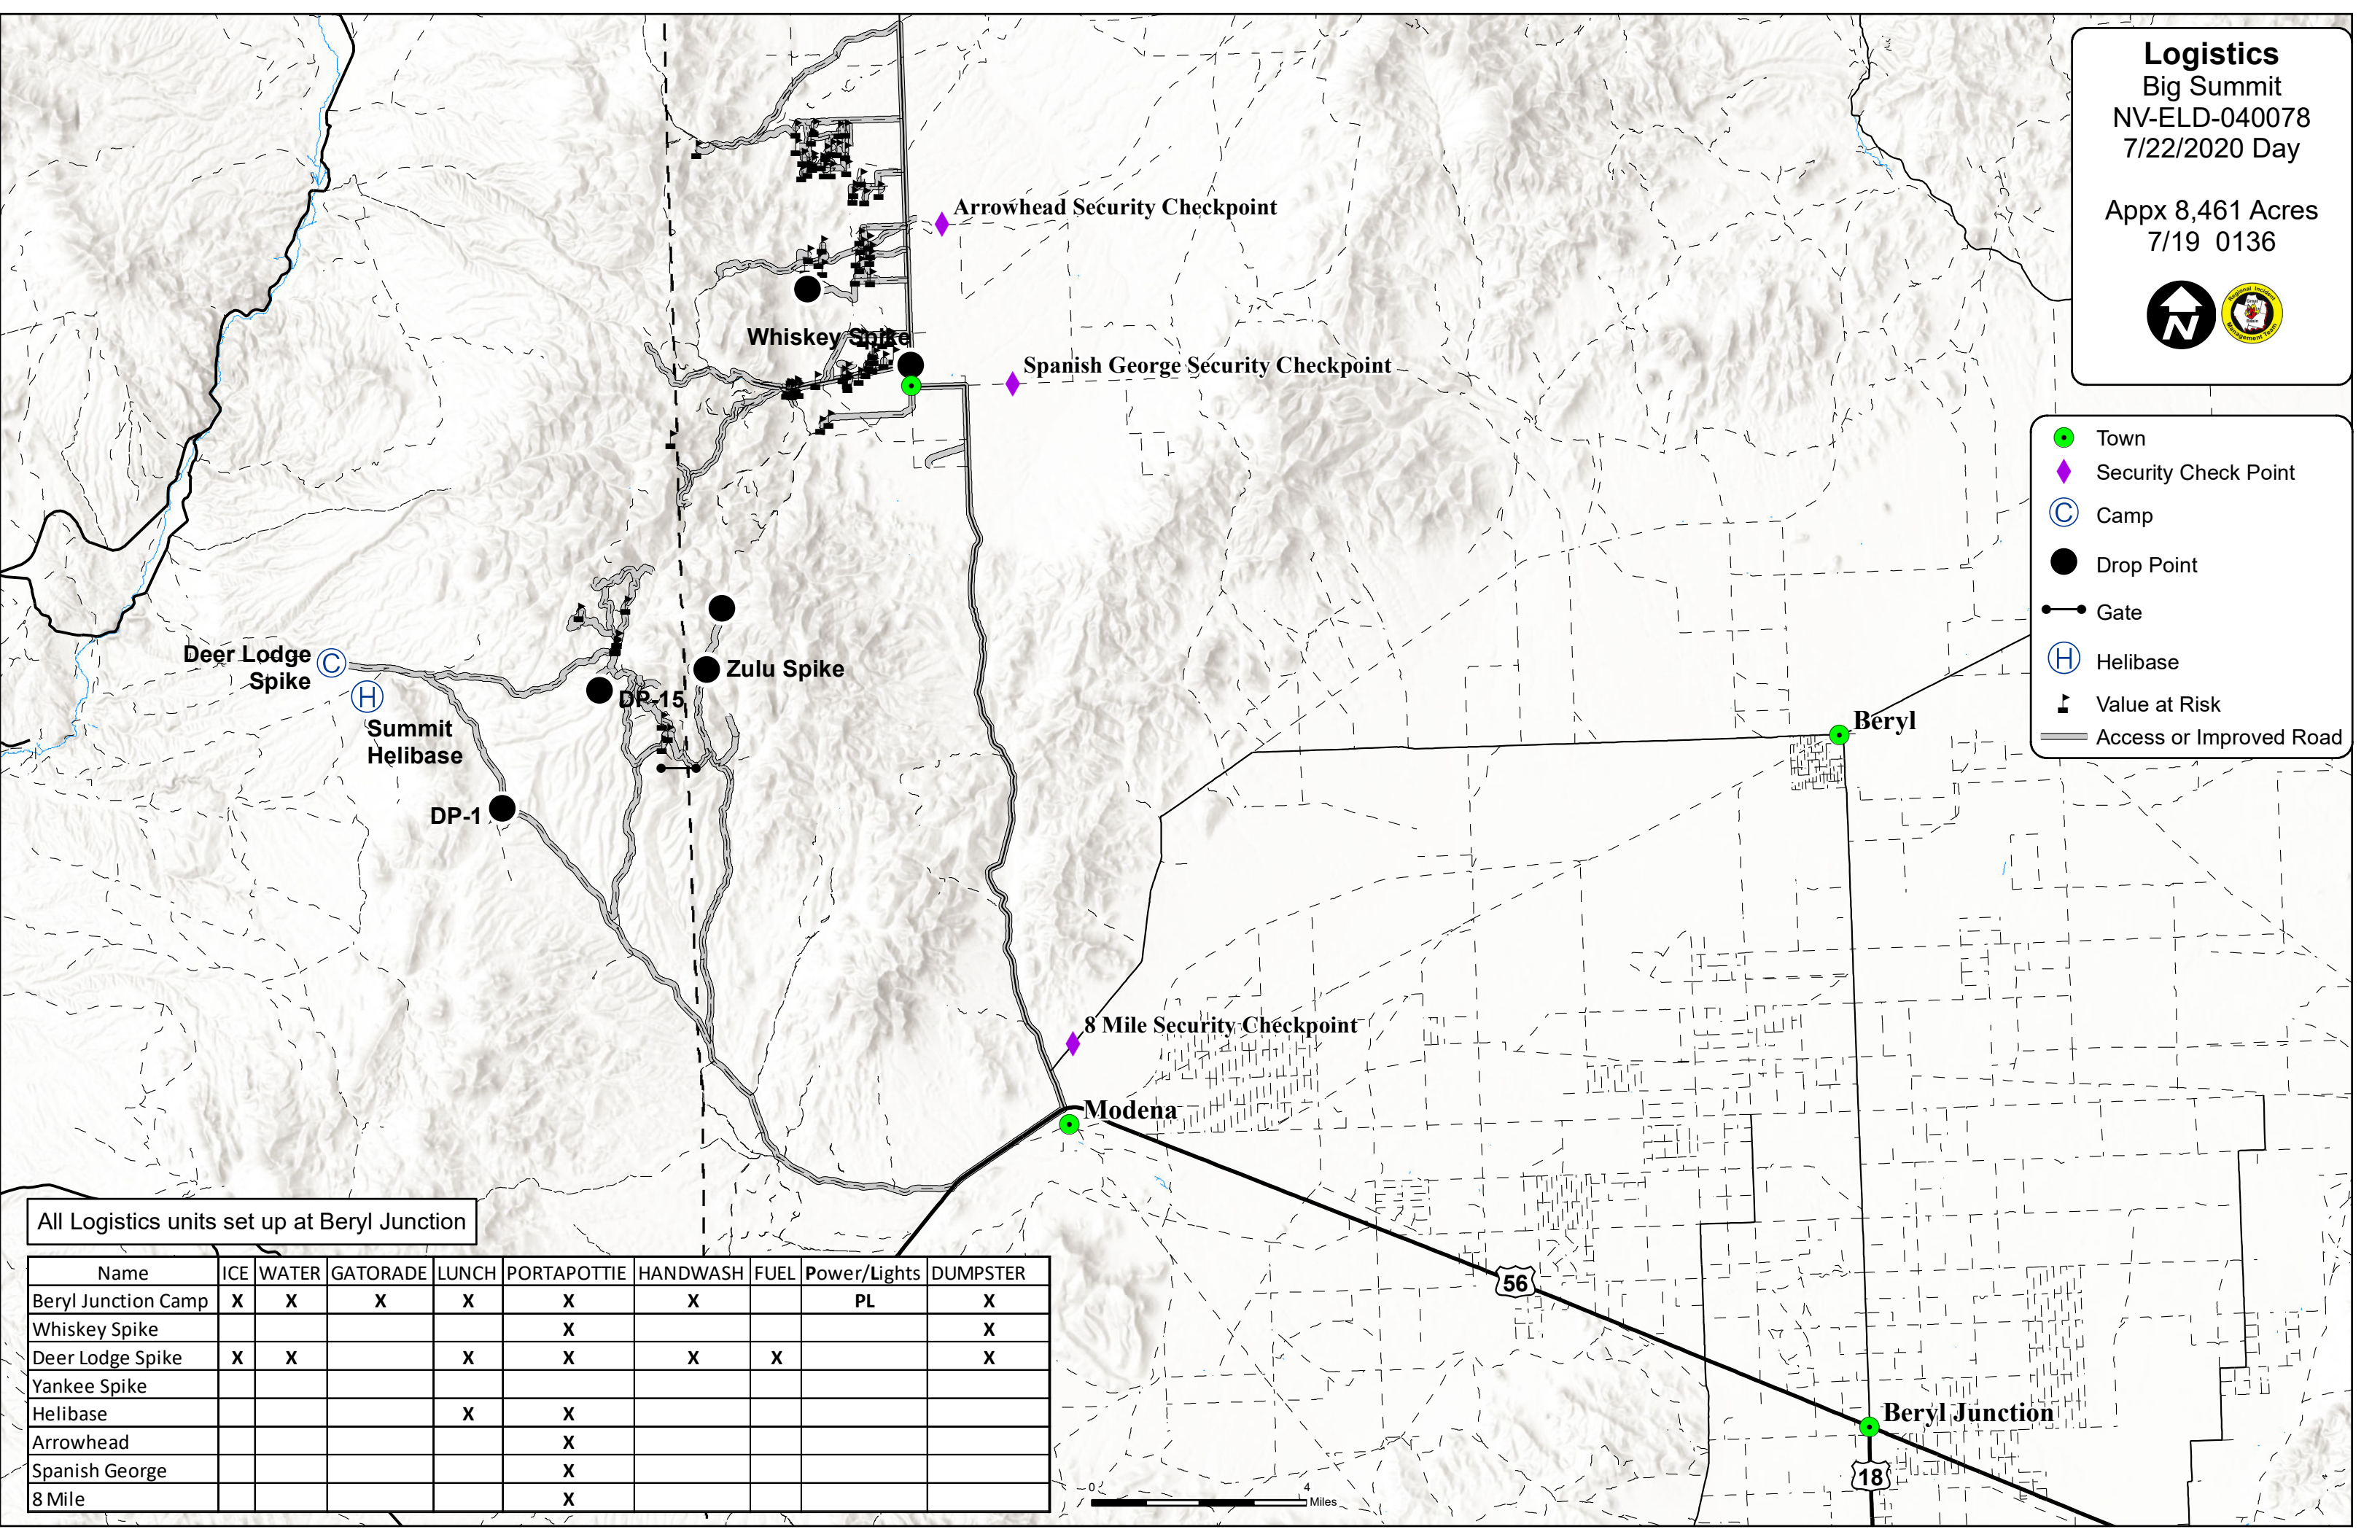

# Logistics

Big Summit  
 NV-ELD-040078  
 7/22/2020 Day

Appx 8,461 Acres  
 7/19 0136

- Town
- ◆ Security Check Point
- C Camp
- Drop Point
- Gate
- H Helibase
- ⚠ Value at Risk
- Access or Improved Road

All Logistics units set up at Beryl Junction

Name	ICE	WATER	GATORADE	LUNCH	PORTAPOTTIE	HANDWASH	FUEL	Power/Lights	DUMPSTER
Beryl Junction Camp	X	X	X	X	X	X		PL	X
Whiskey Spike					X				X
Deer Lodge Spike	X	X		X	X	X	X		X
Yankee Spike									
Helibase				X	X				
Arrowhead					X				
Spanish George					X				
8 Mile					X				