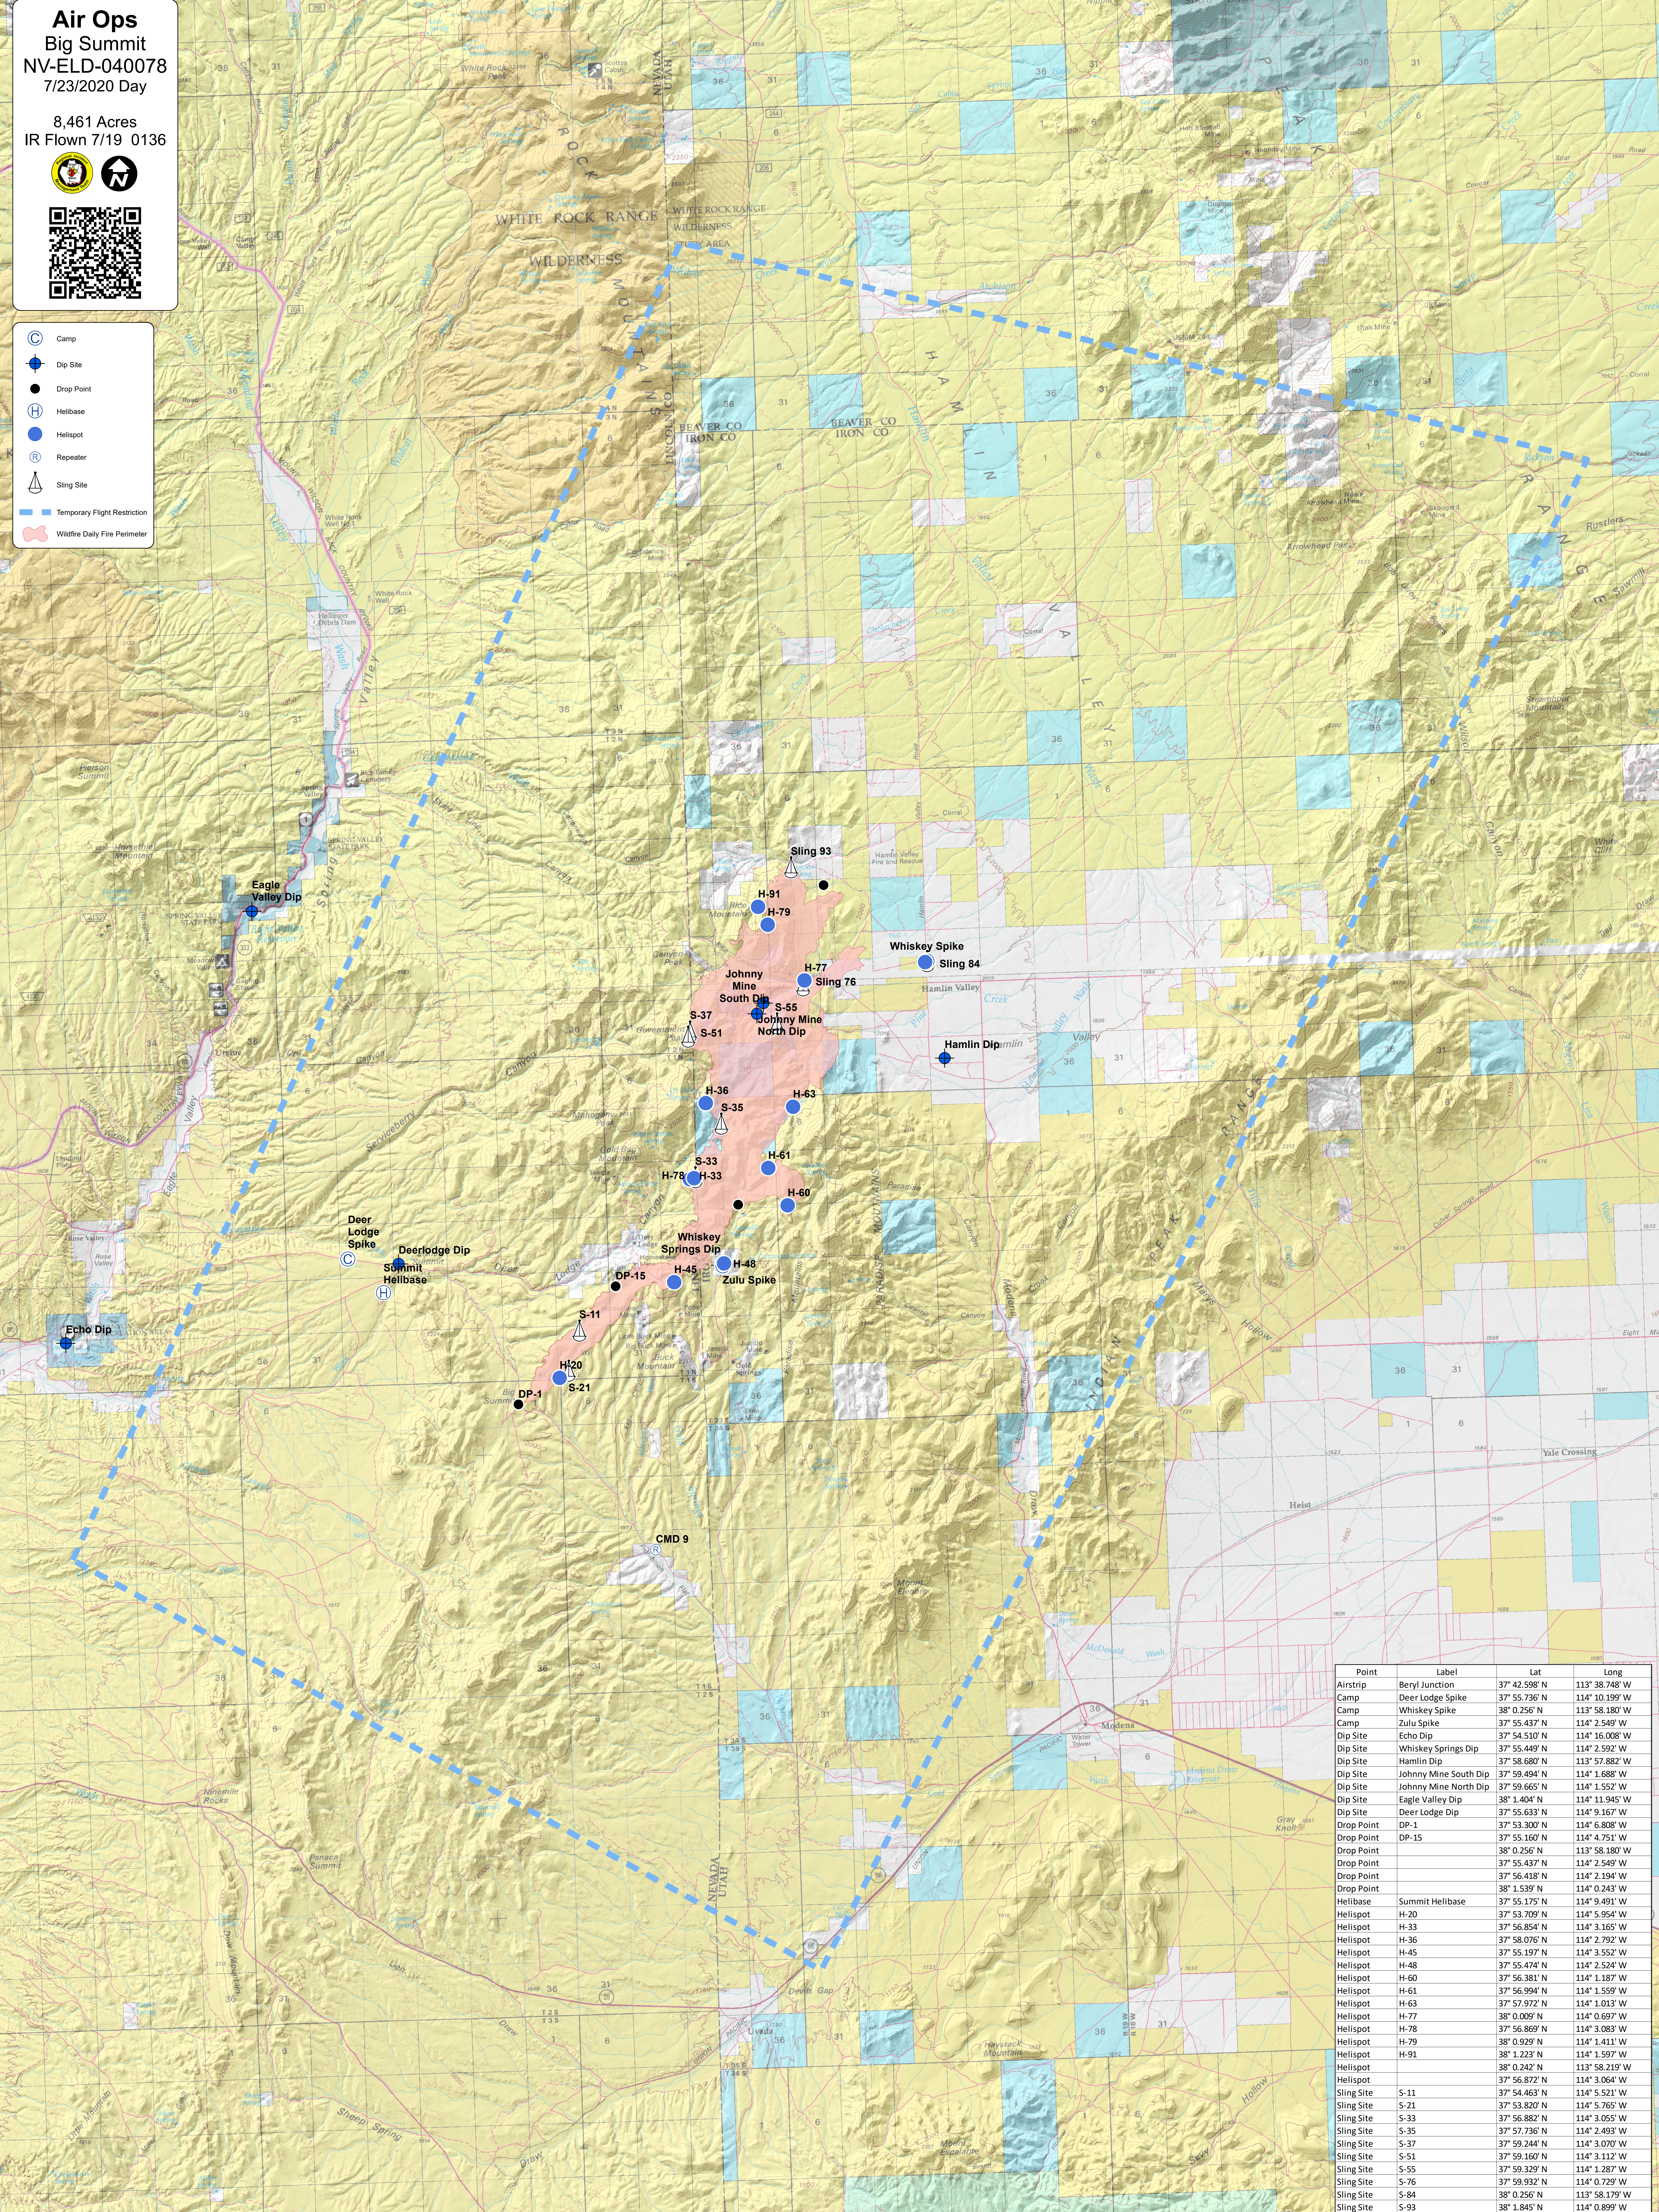

**Air Ops**  
**Big Summit**  
**NV-ELD-040078**  
**7/23/2020 Day**

8,461 Acres  
 IR Flown 7/19 0136

 Camp  
 Dip Site  
 Drop Point  
 Helibase  
 Helispot  
 Repeater  
 Sling Site  
 Temporary Flight Restriction  
 Wildfire Daily Fire Perimeter