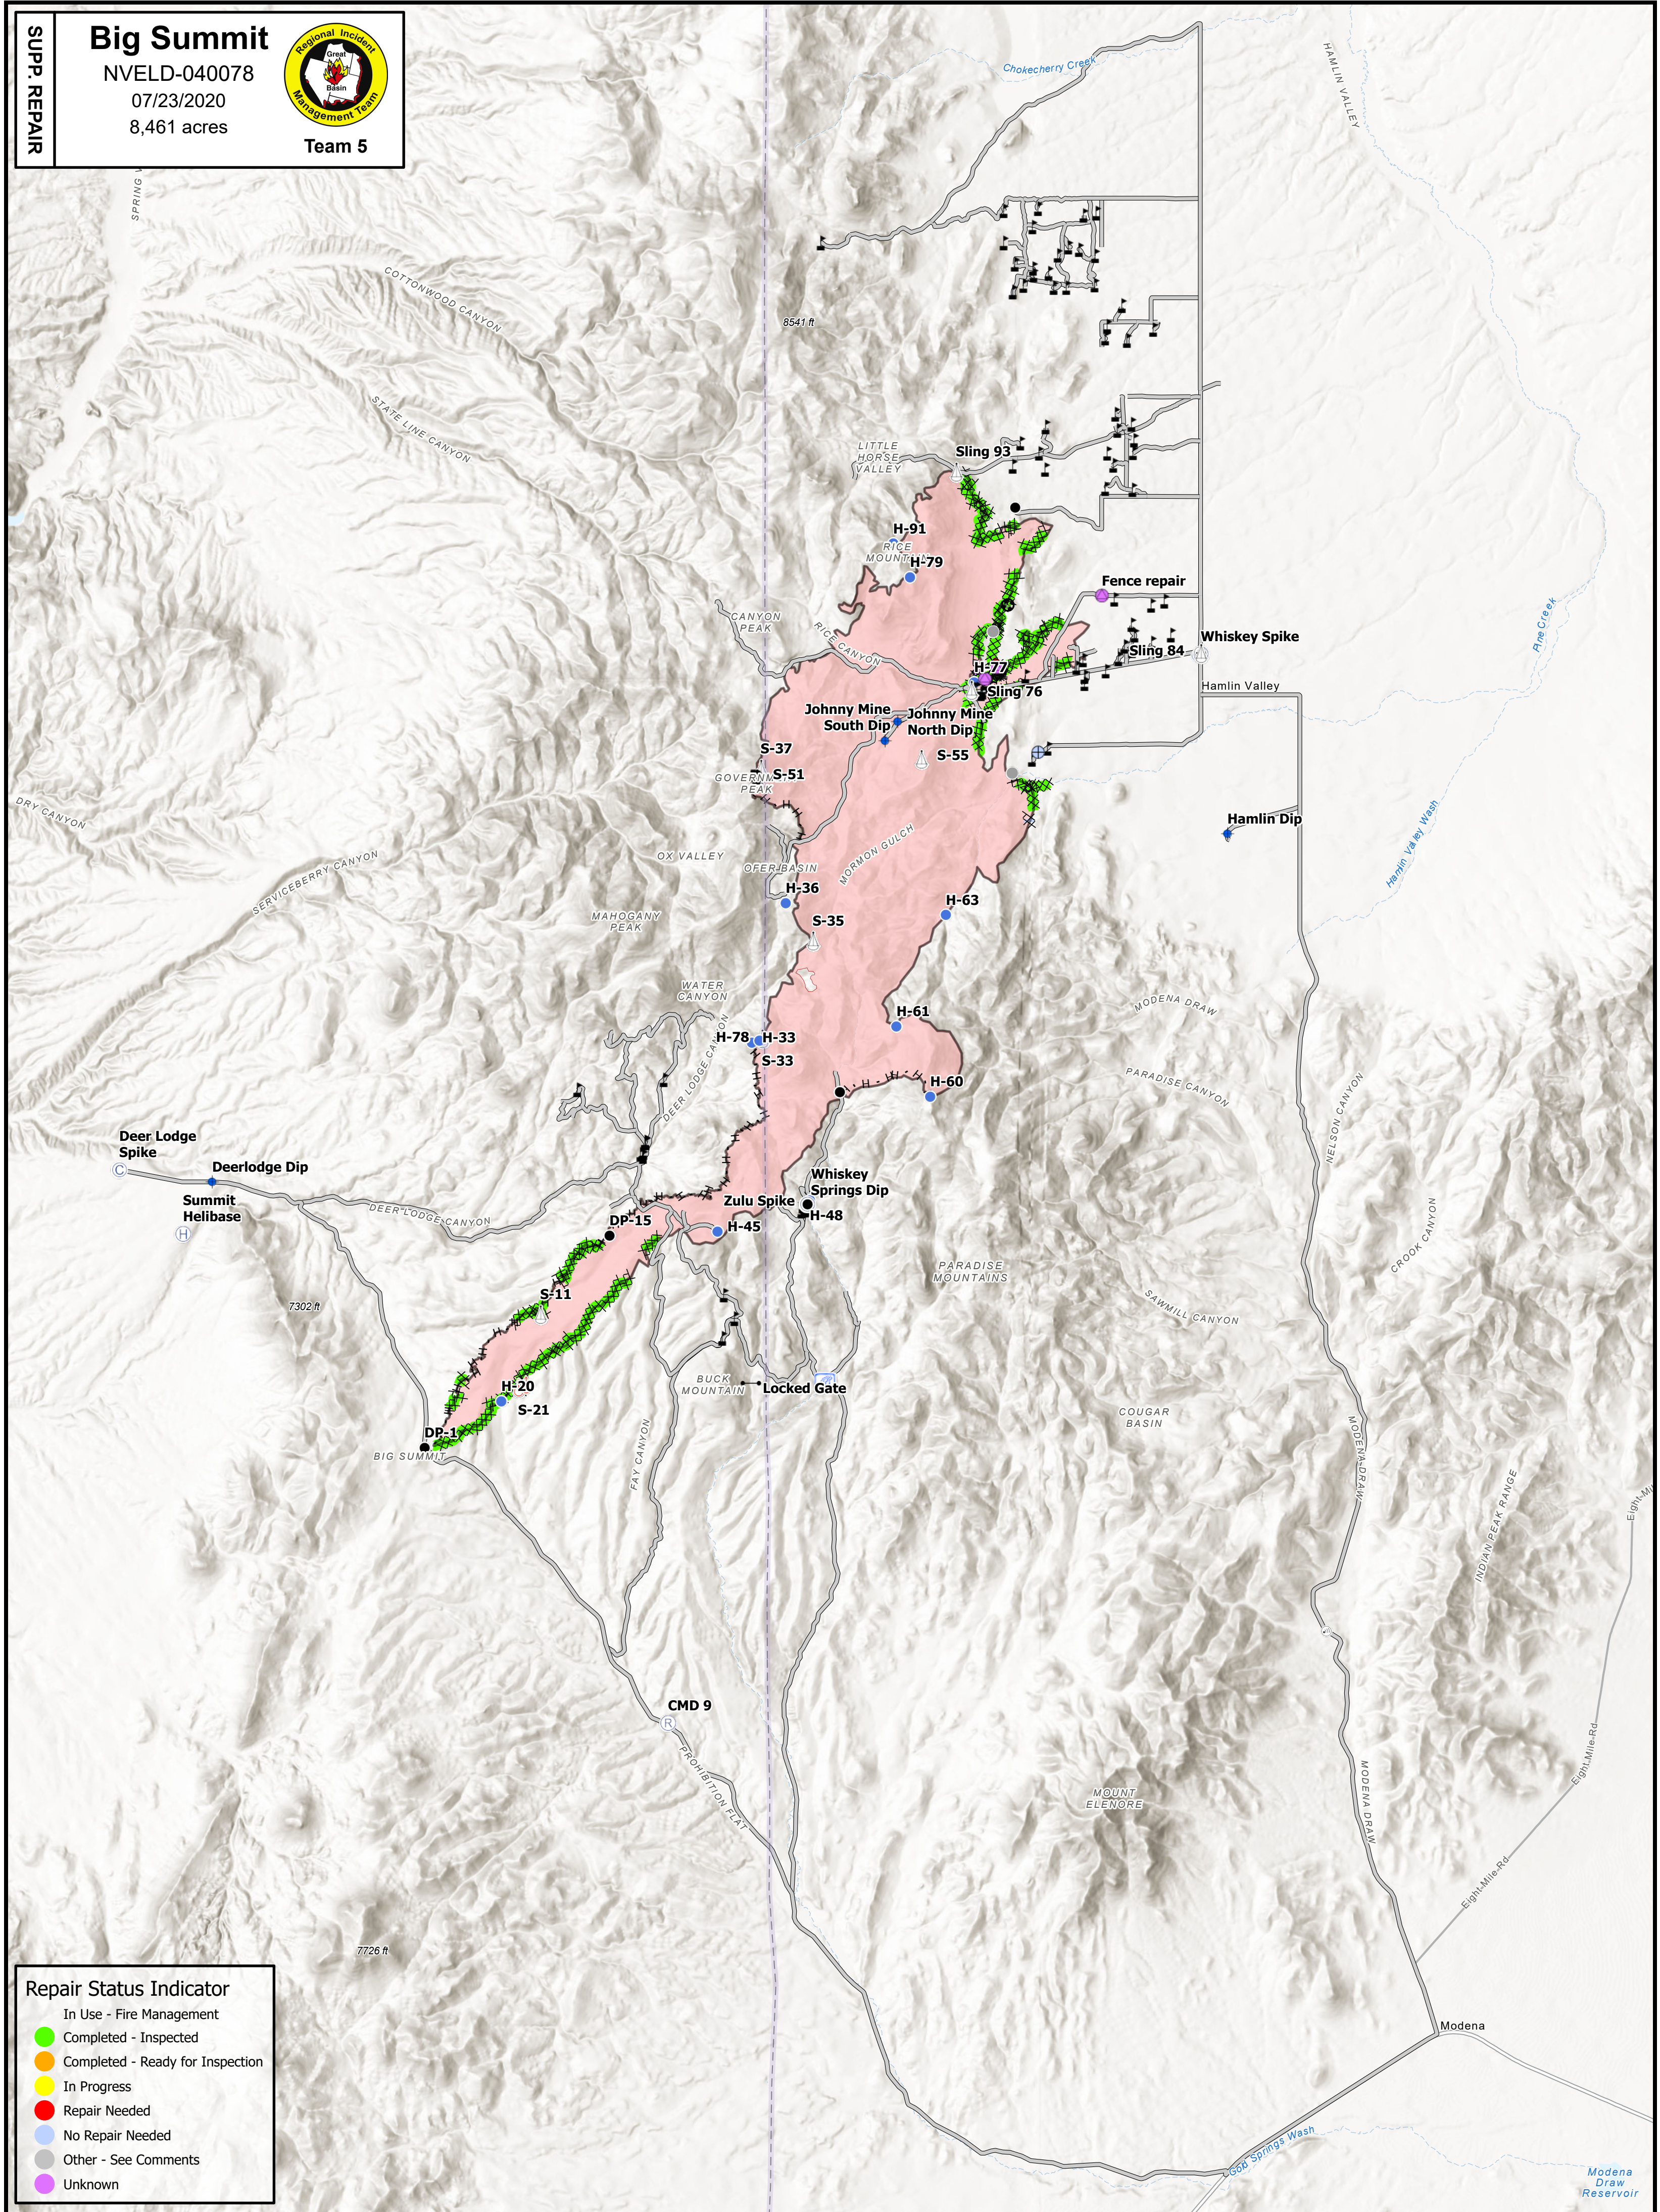

Big Summit

NVELD-040078

07/23/2020

8,461 acres

Team 5

Repair Status Indicator

- In Use - Fire Management
- Completed - Inspected
- Completed - Ready for Inspection
- In Progress
- Repair Needed
- No Repair Needed
- Other - See Comments
- Unknown