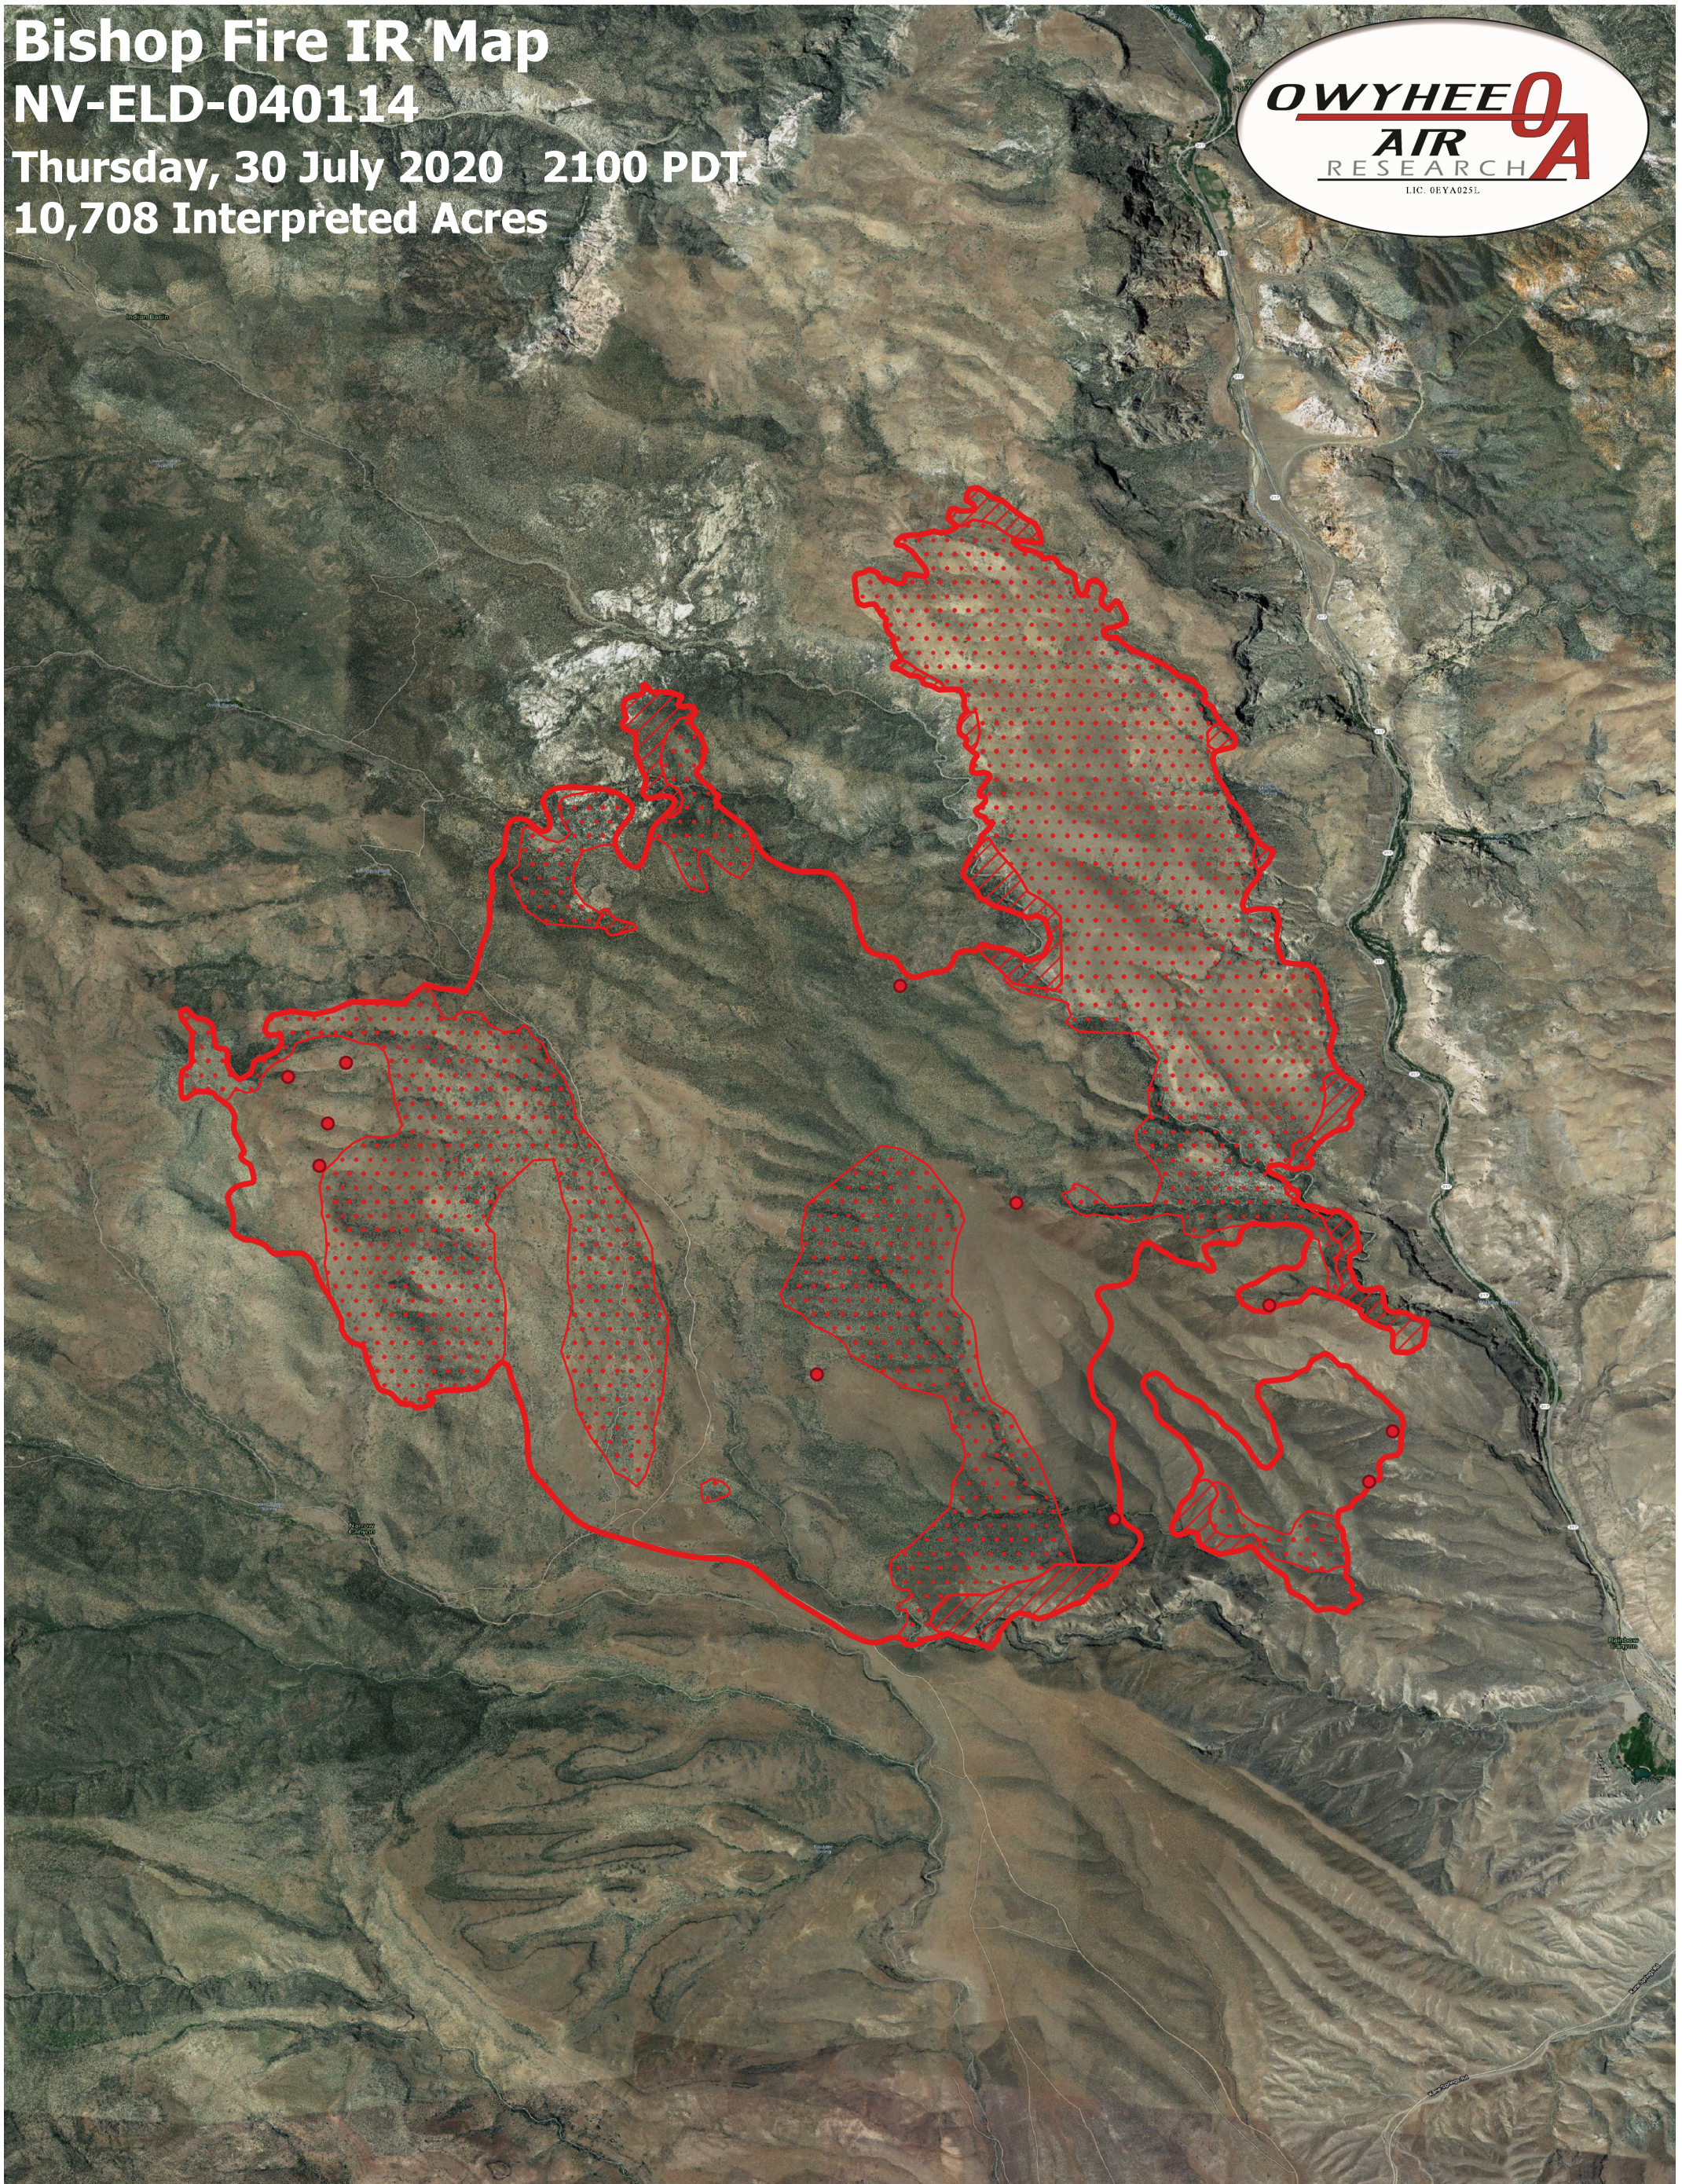

Bishop Fire IR Map

NV-ELD-040114

Thursday, 30 July 2020 2100 PDT

10,708 Interpreted Acres

Legend

- IR Isolated Heat
- Burn Perimeter
- ▨ IR Intense Heat
- ⋯ IR Scattered Heat

Scale: 1:30,000

Projection: WGS 84