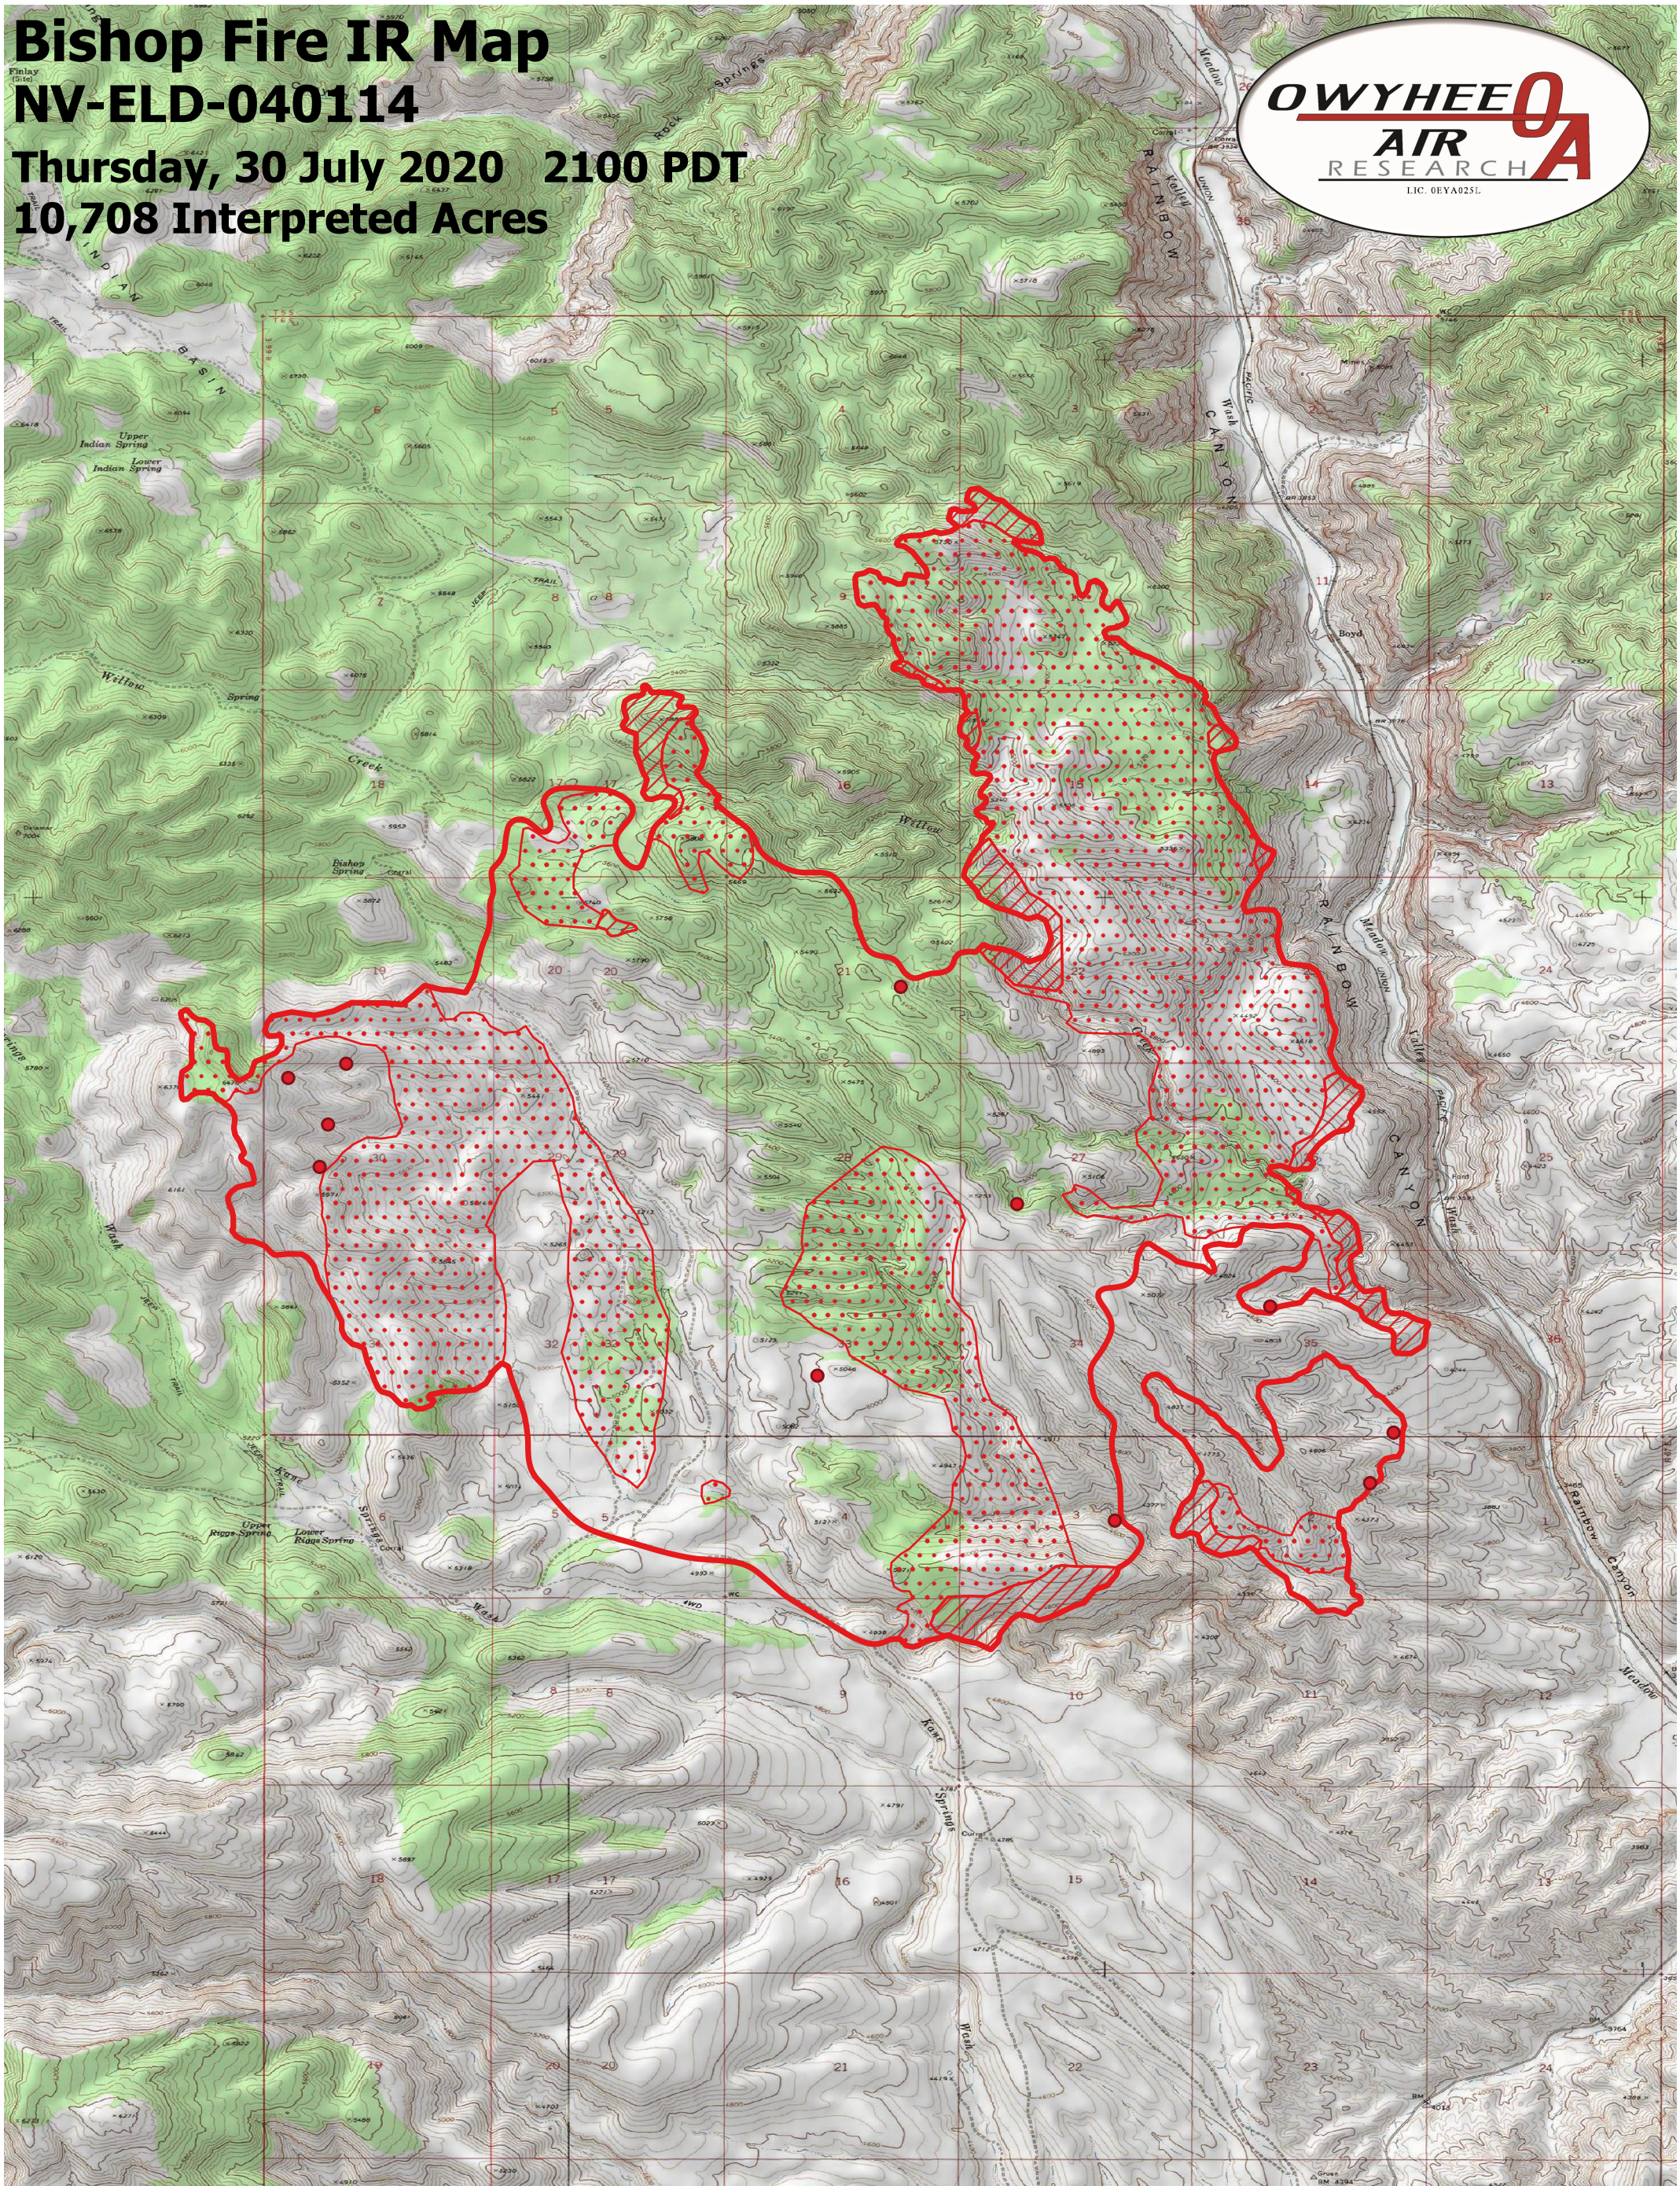

Bishop Fire IR Map

NV-ELD-040114

Thursday, 30 July 2020 2100 PDT

10,708 Interpreted Acres

Legend

- IR Isolated Heat
- Burn Perimeter
- ▨ IR Intense Heat
- ⋯ IR Scattered Heat

Scale: 1:30,000

Projection: WGS 84