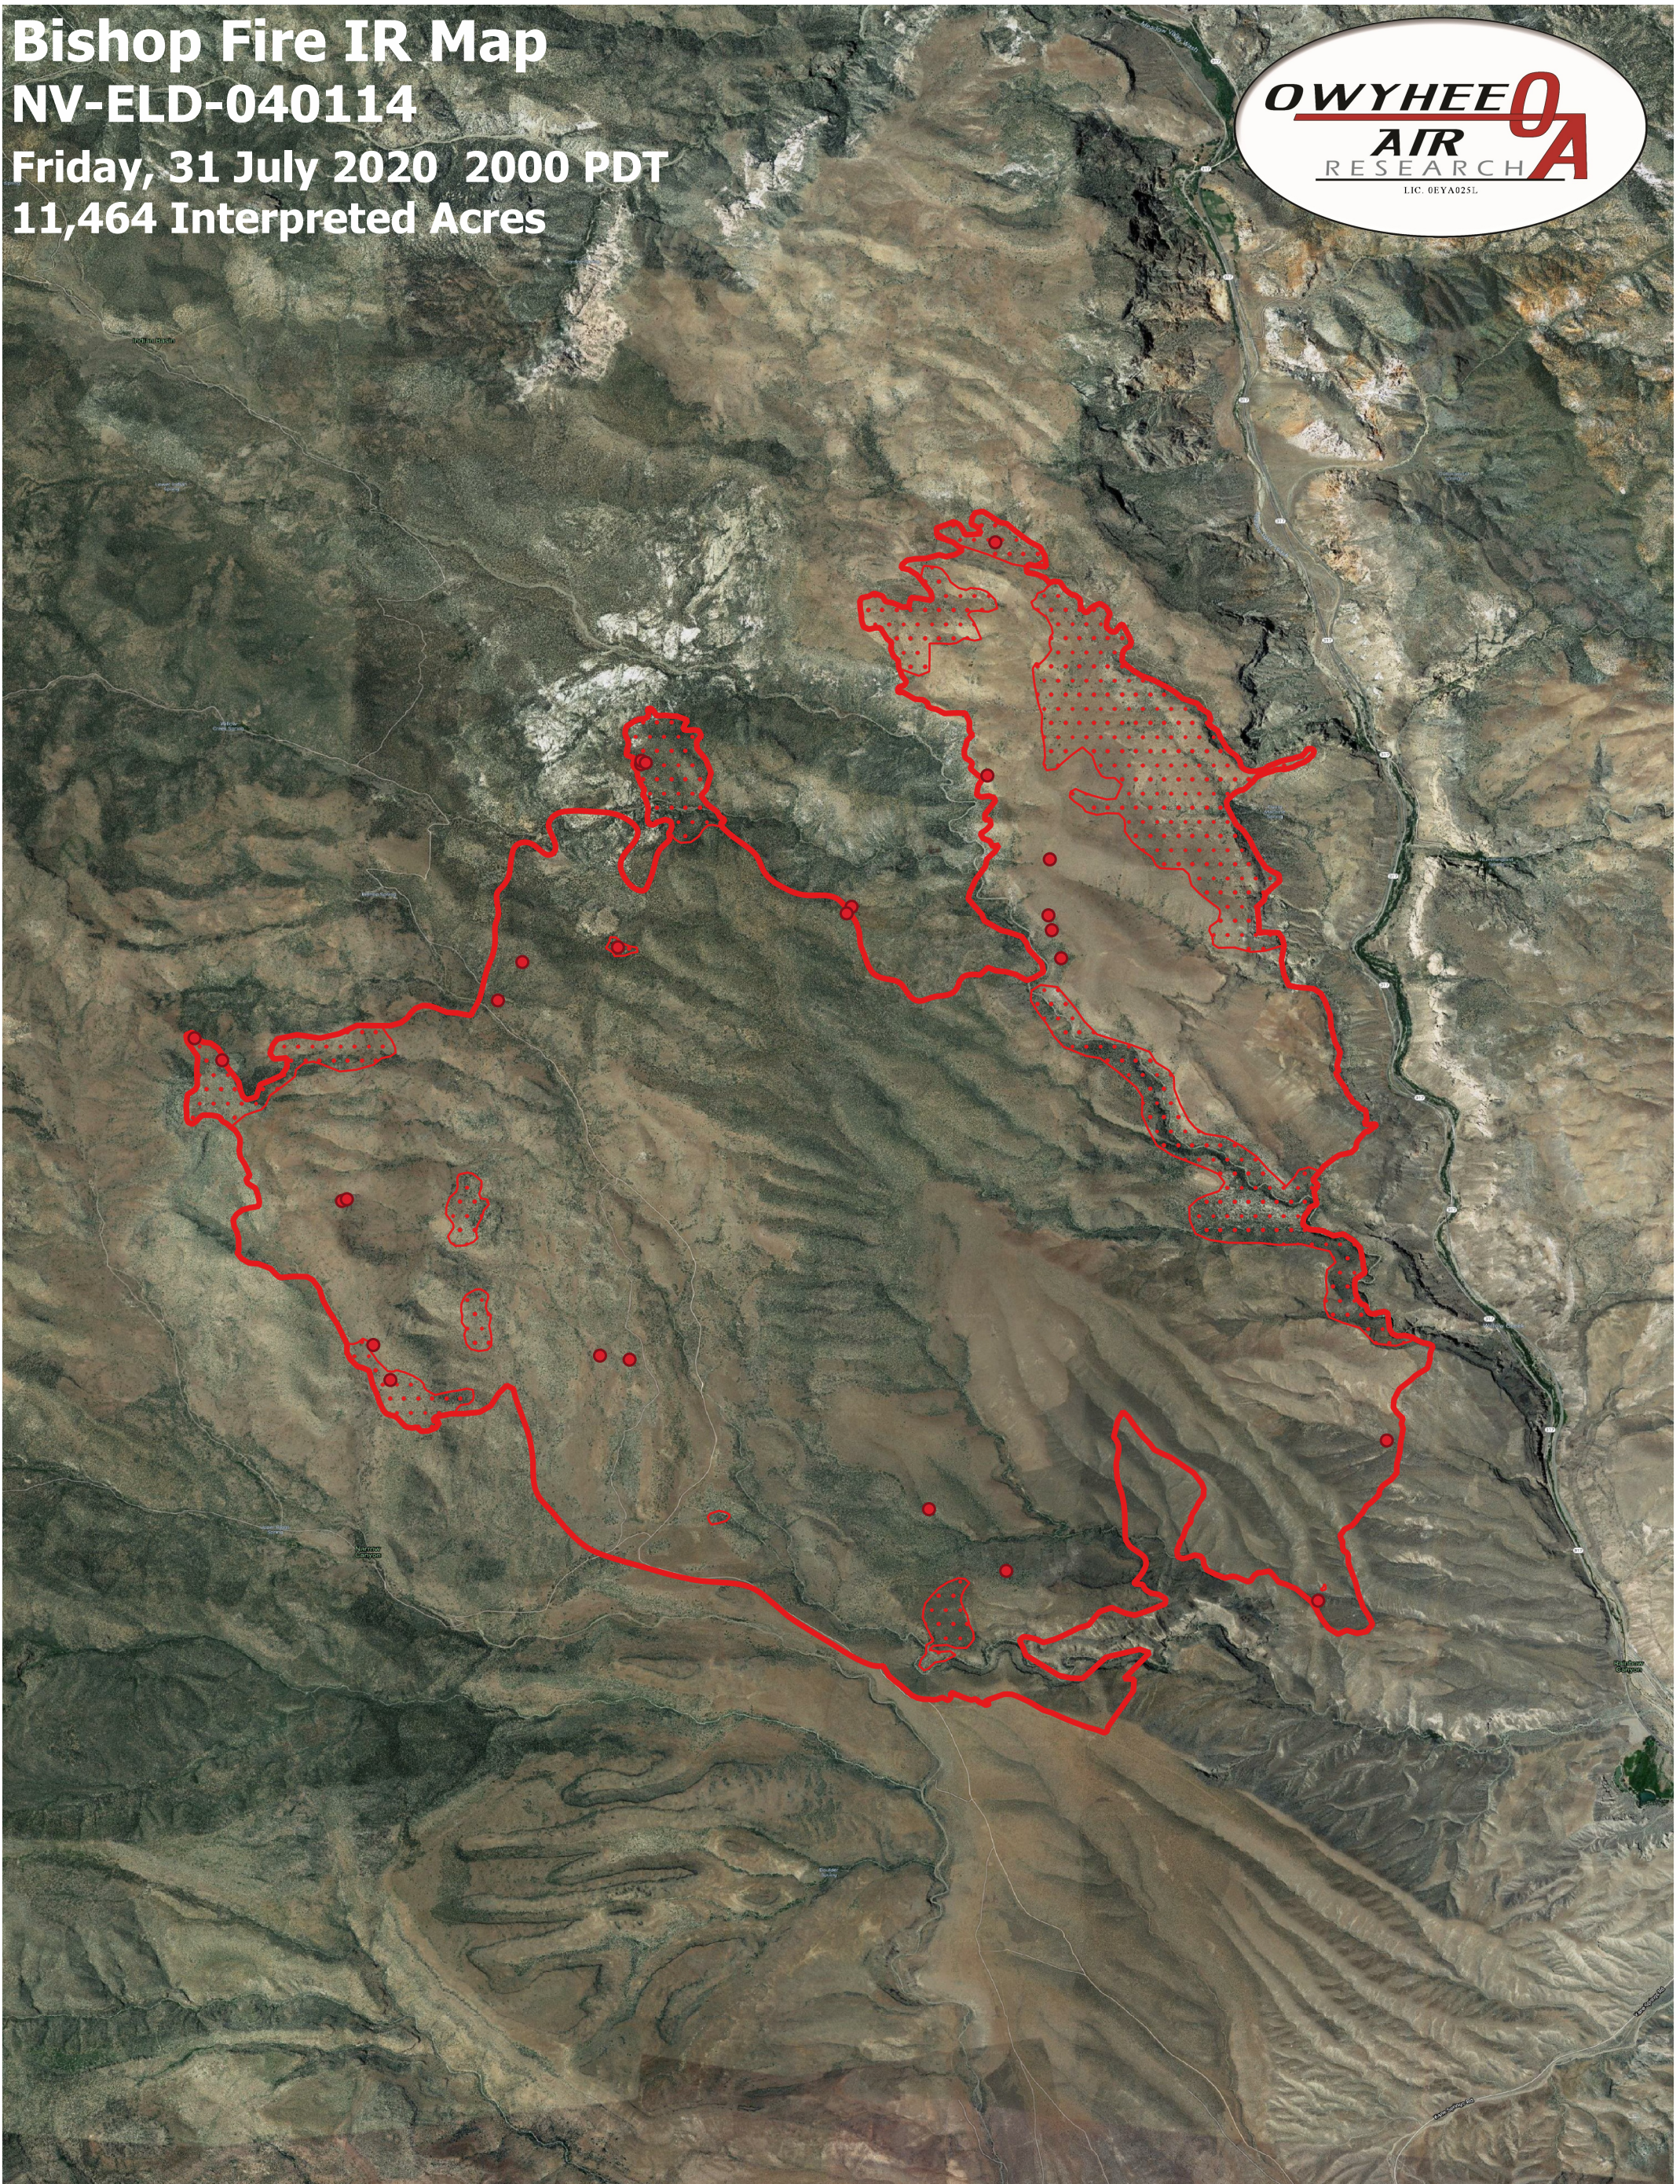

Bishop Fire IR Map

NV-ELD-040114

Friday, 31 July 2020 2000 PDT

11,464 Interpreted Acres

Legend

- IR Isolated Heat
- ▭ Burn Perimeter
- ⋯ IR Scattered Heat

Scale: 1:30,000

Projection: WGS 84