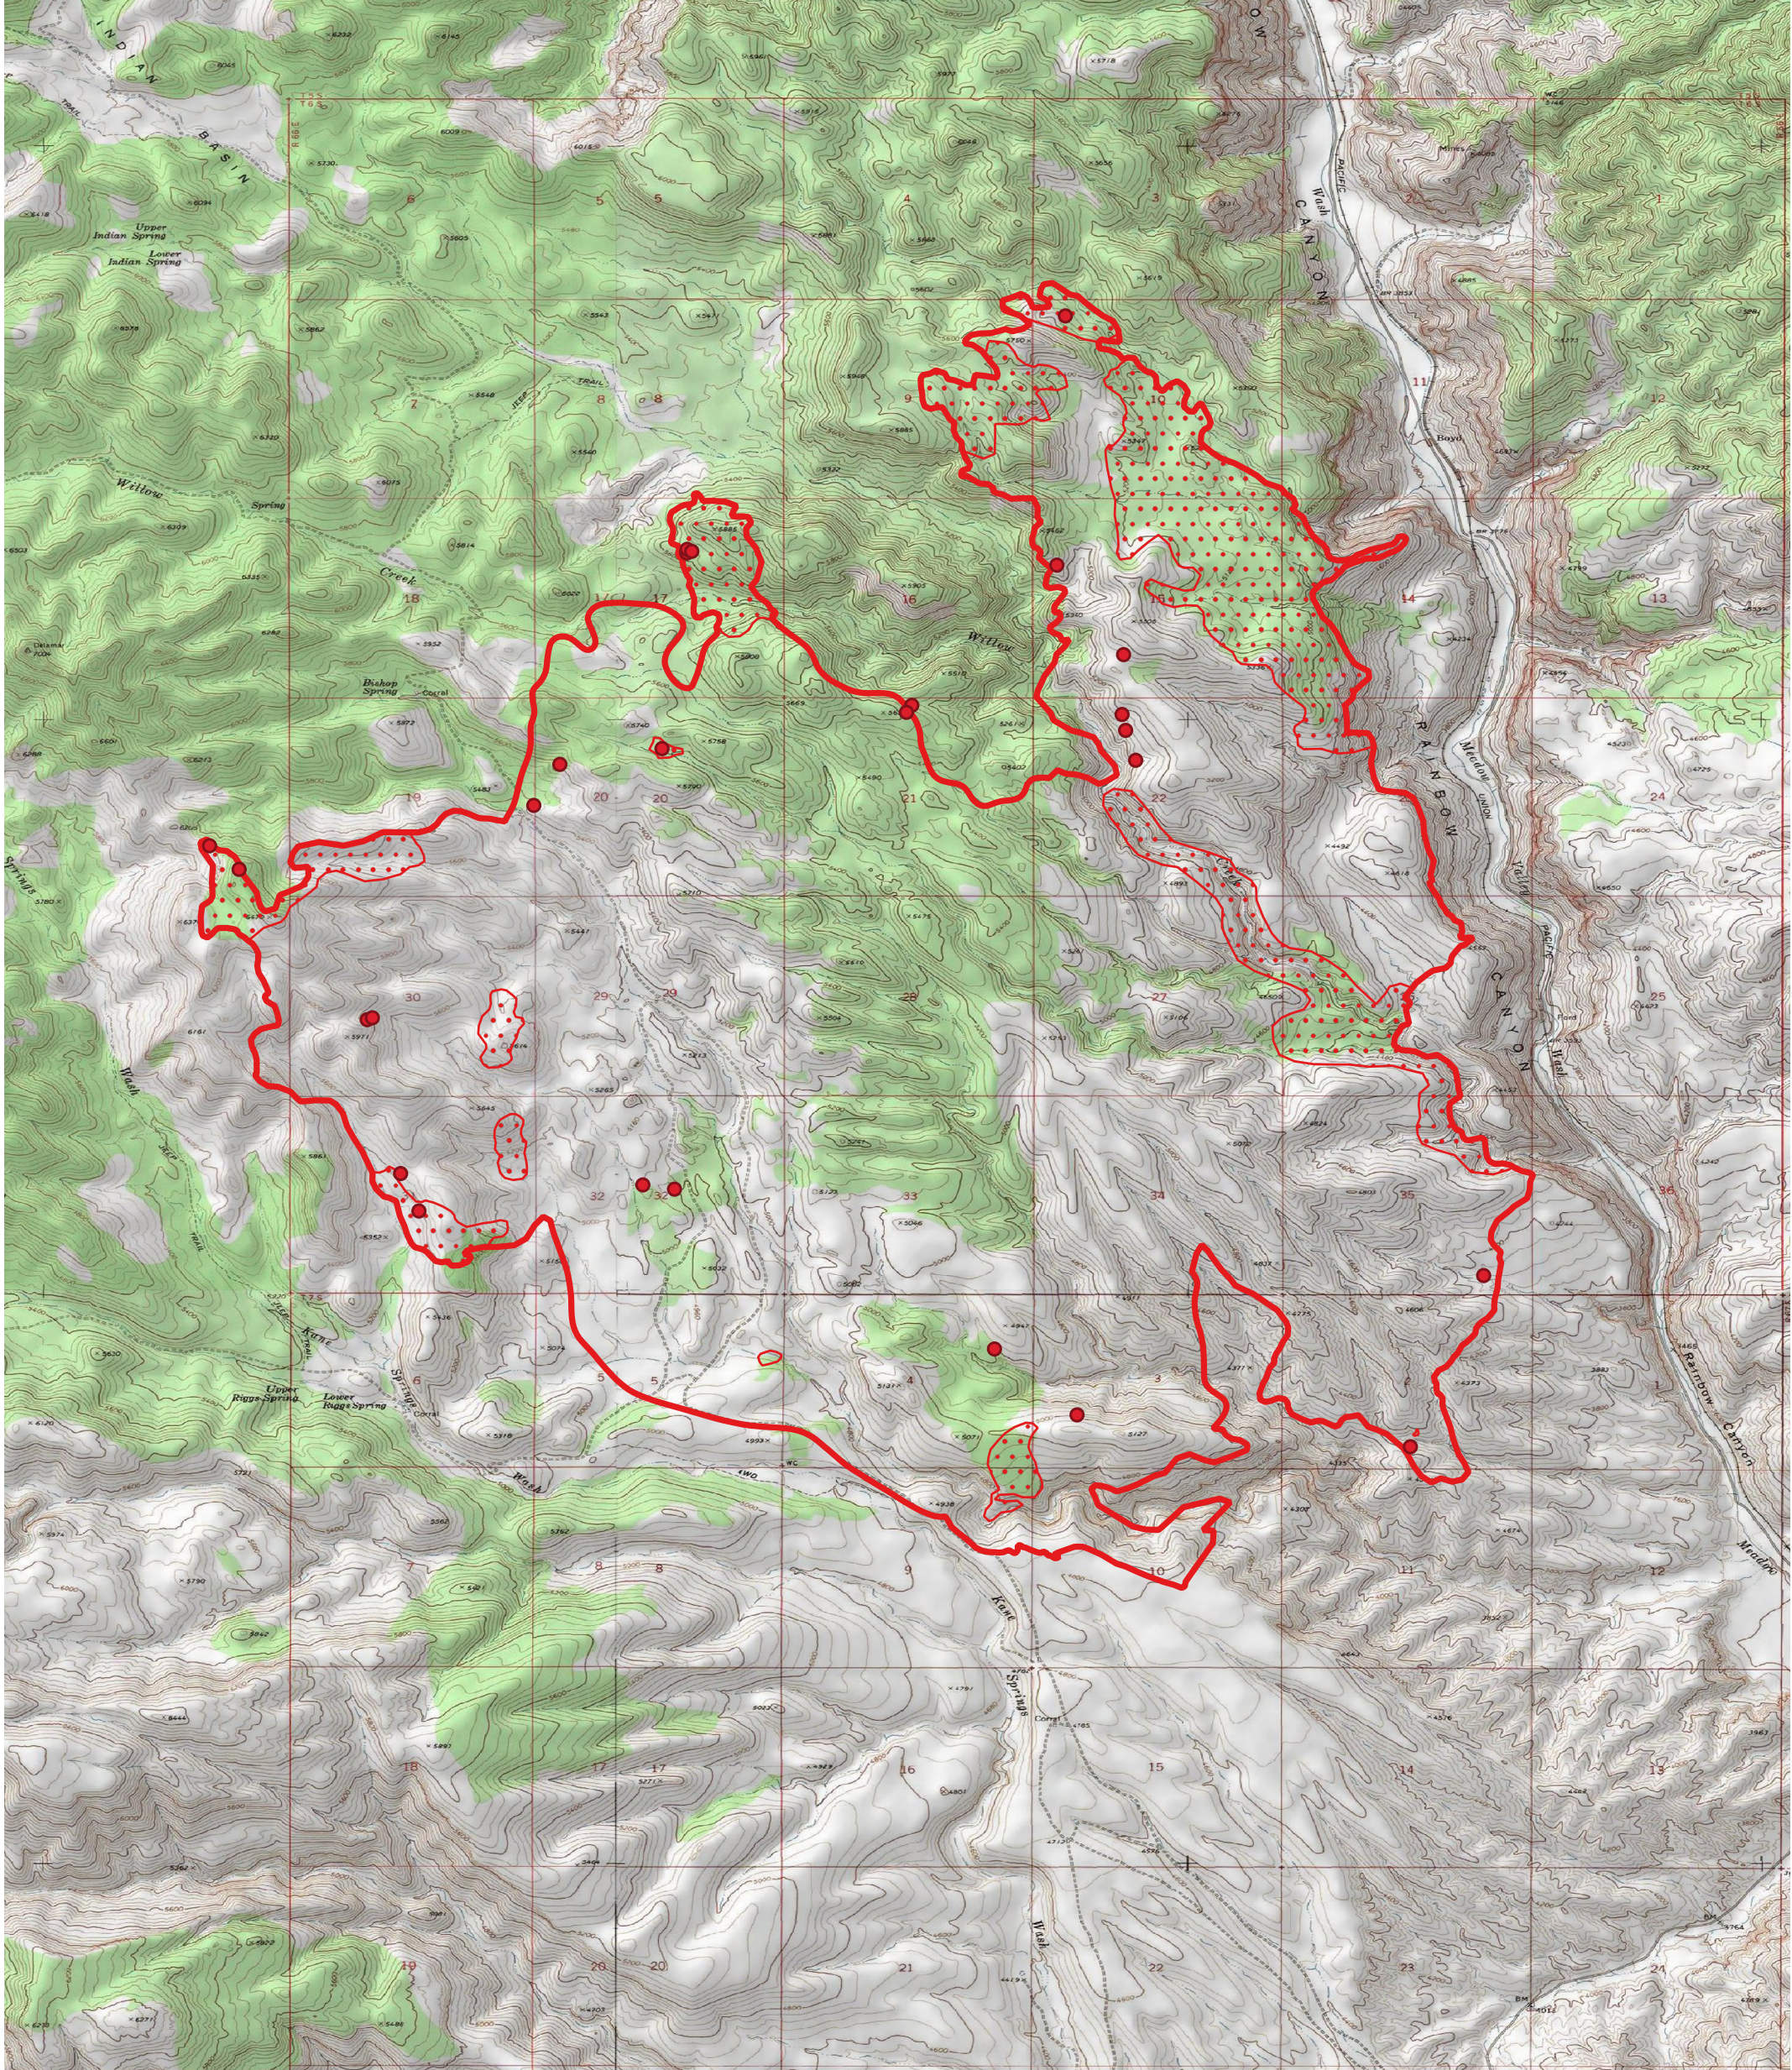

Bishop Fire IR Map

NV-ELD-040114

Friday, 31 July 2020 2000 PDT
11,464 Interpreted Acres

Legend

- IR Isolated Heat
- ▭ Burn Perimeter
- ▭ IR Scattered Heat

Scale: 1:30,000

Projection: WGS 84

Produced by Owyhee Air Research, Inc.