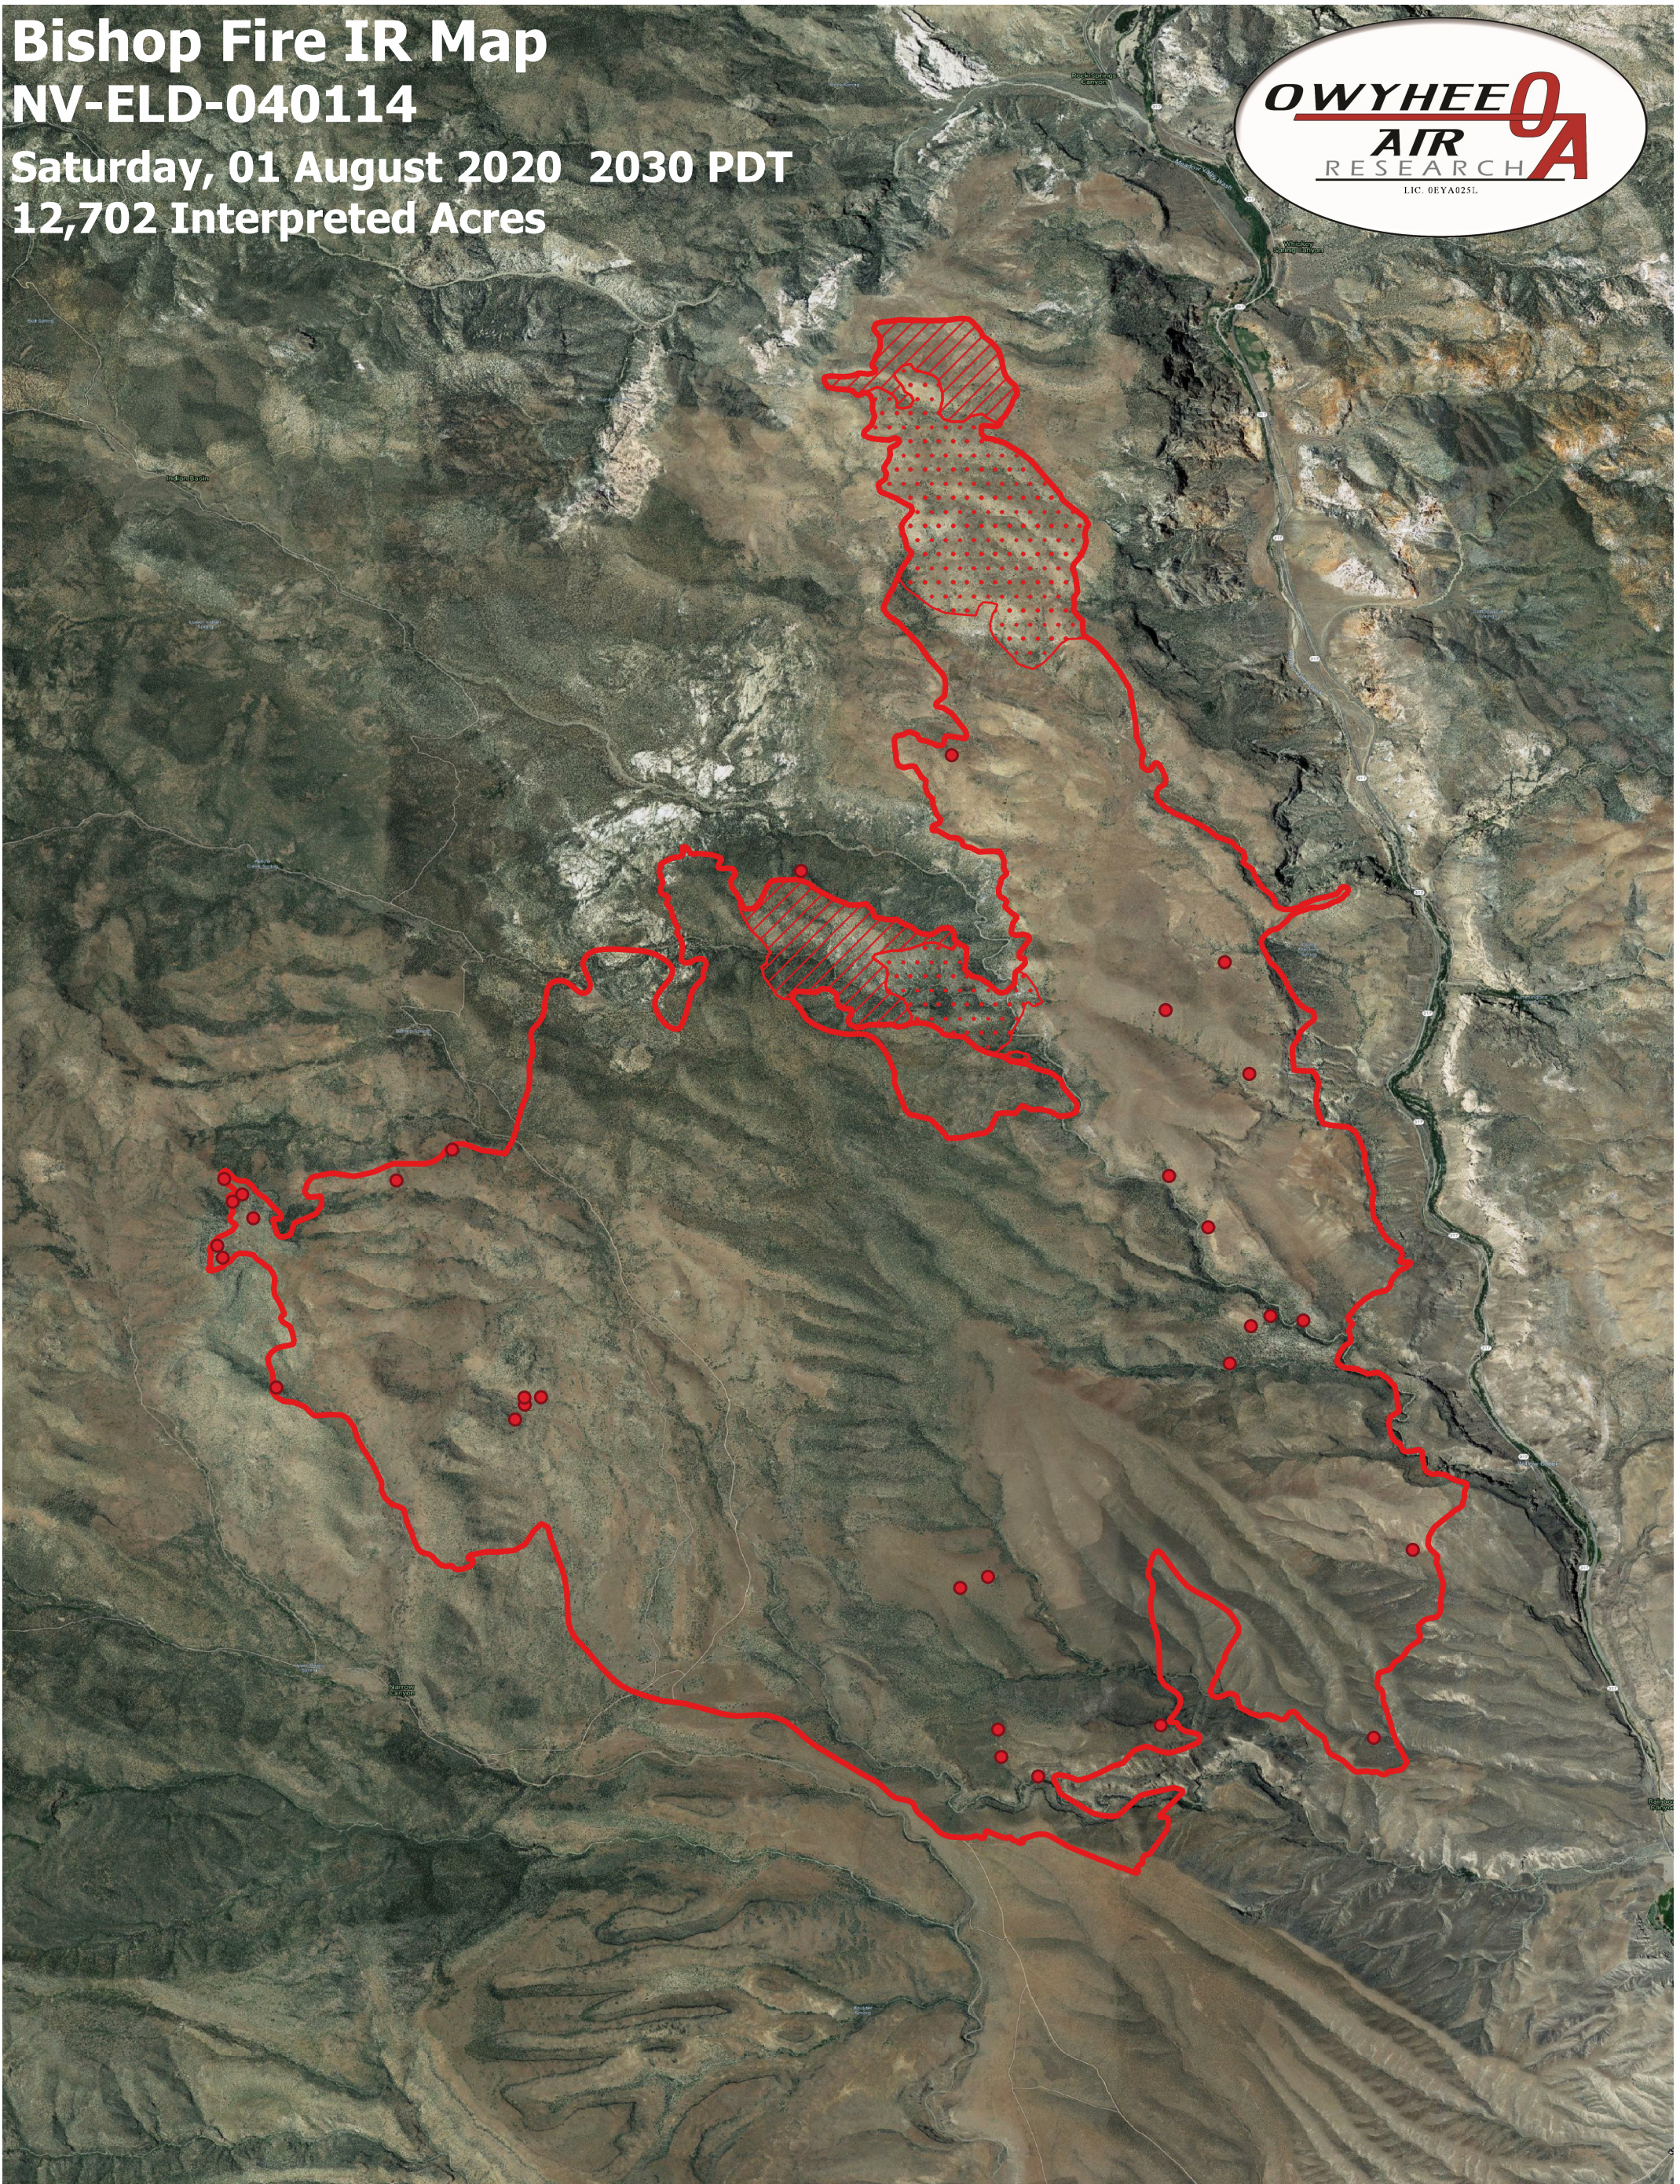

Bishop Fire IR Map

NV-ELD-040114

Saturday, 01 August 2020 2030 PDT

12,702 Interpreted Acres

Legend

- IR Isolated Heat
- ▭ Burn Perimeter
- ▨ IR Intense Heat
- ⋯ IR Scattered Heat

Scale: 1:30,000

Projection: WGS 84