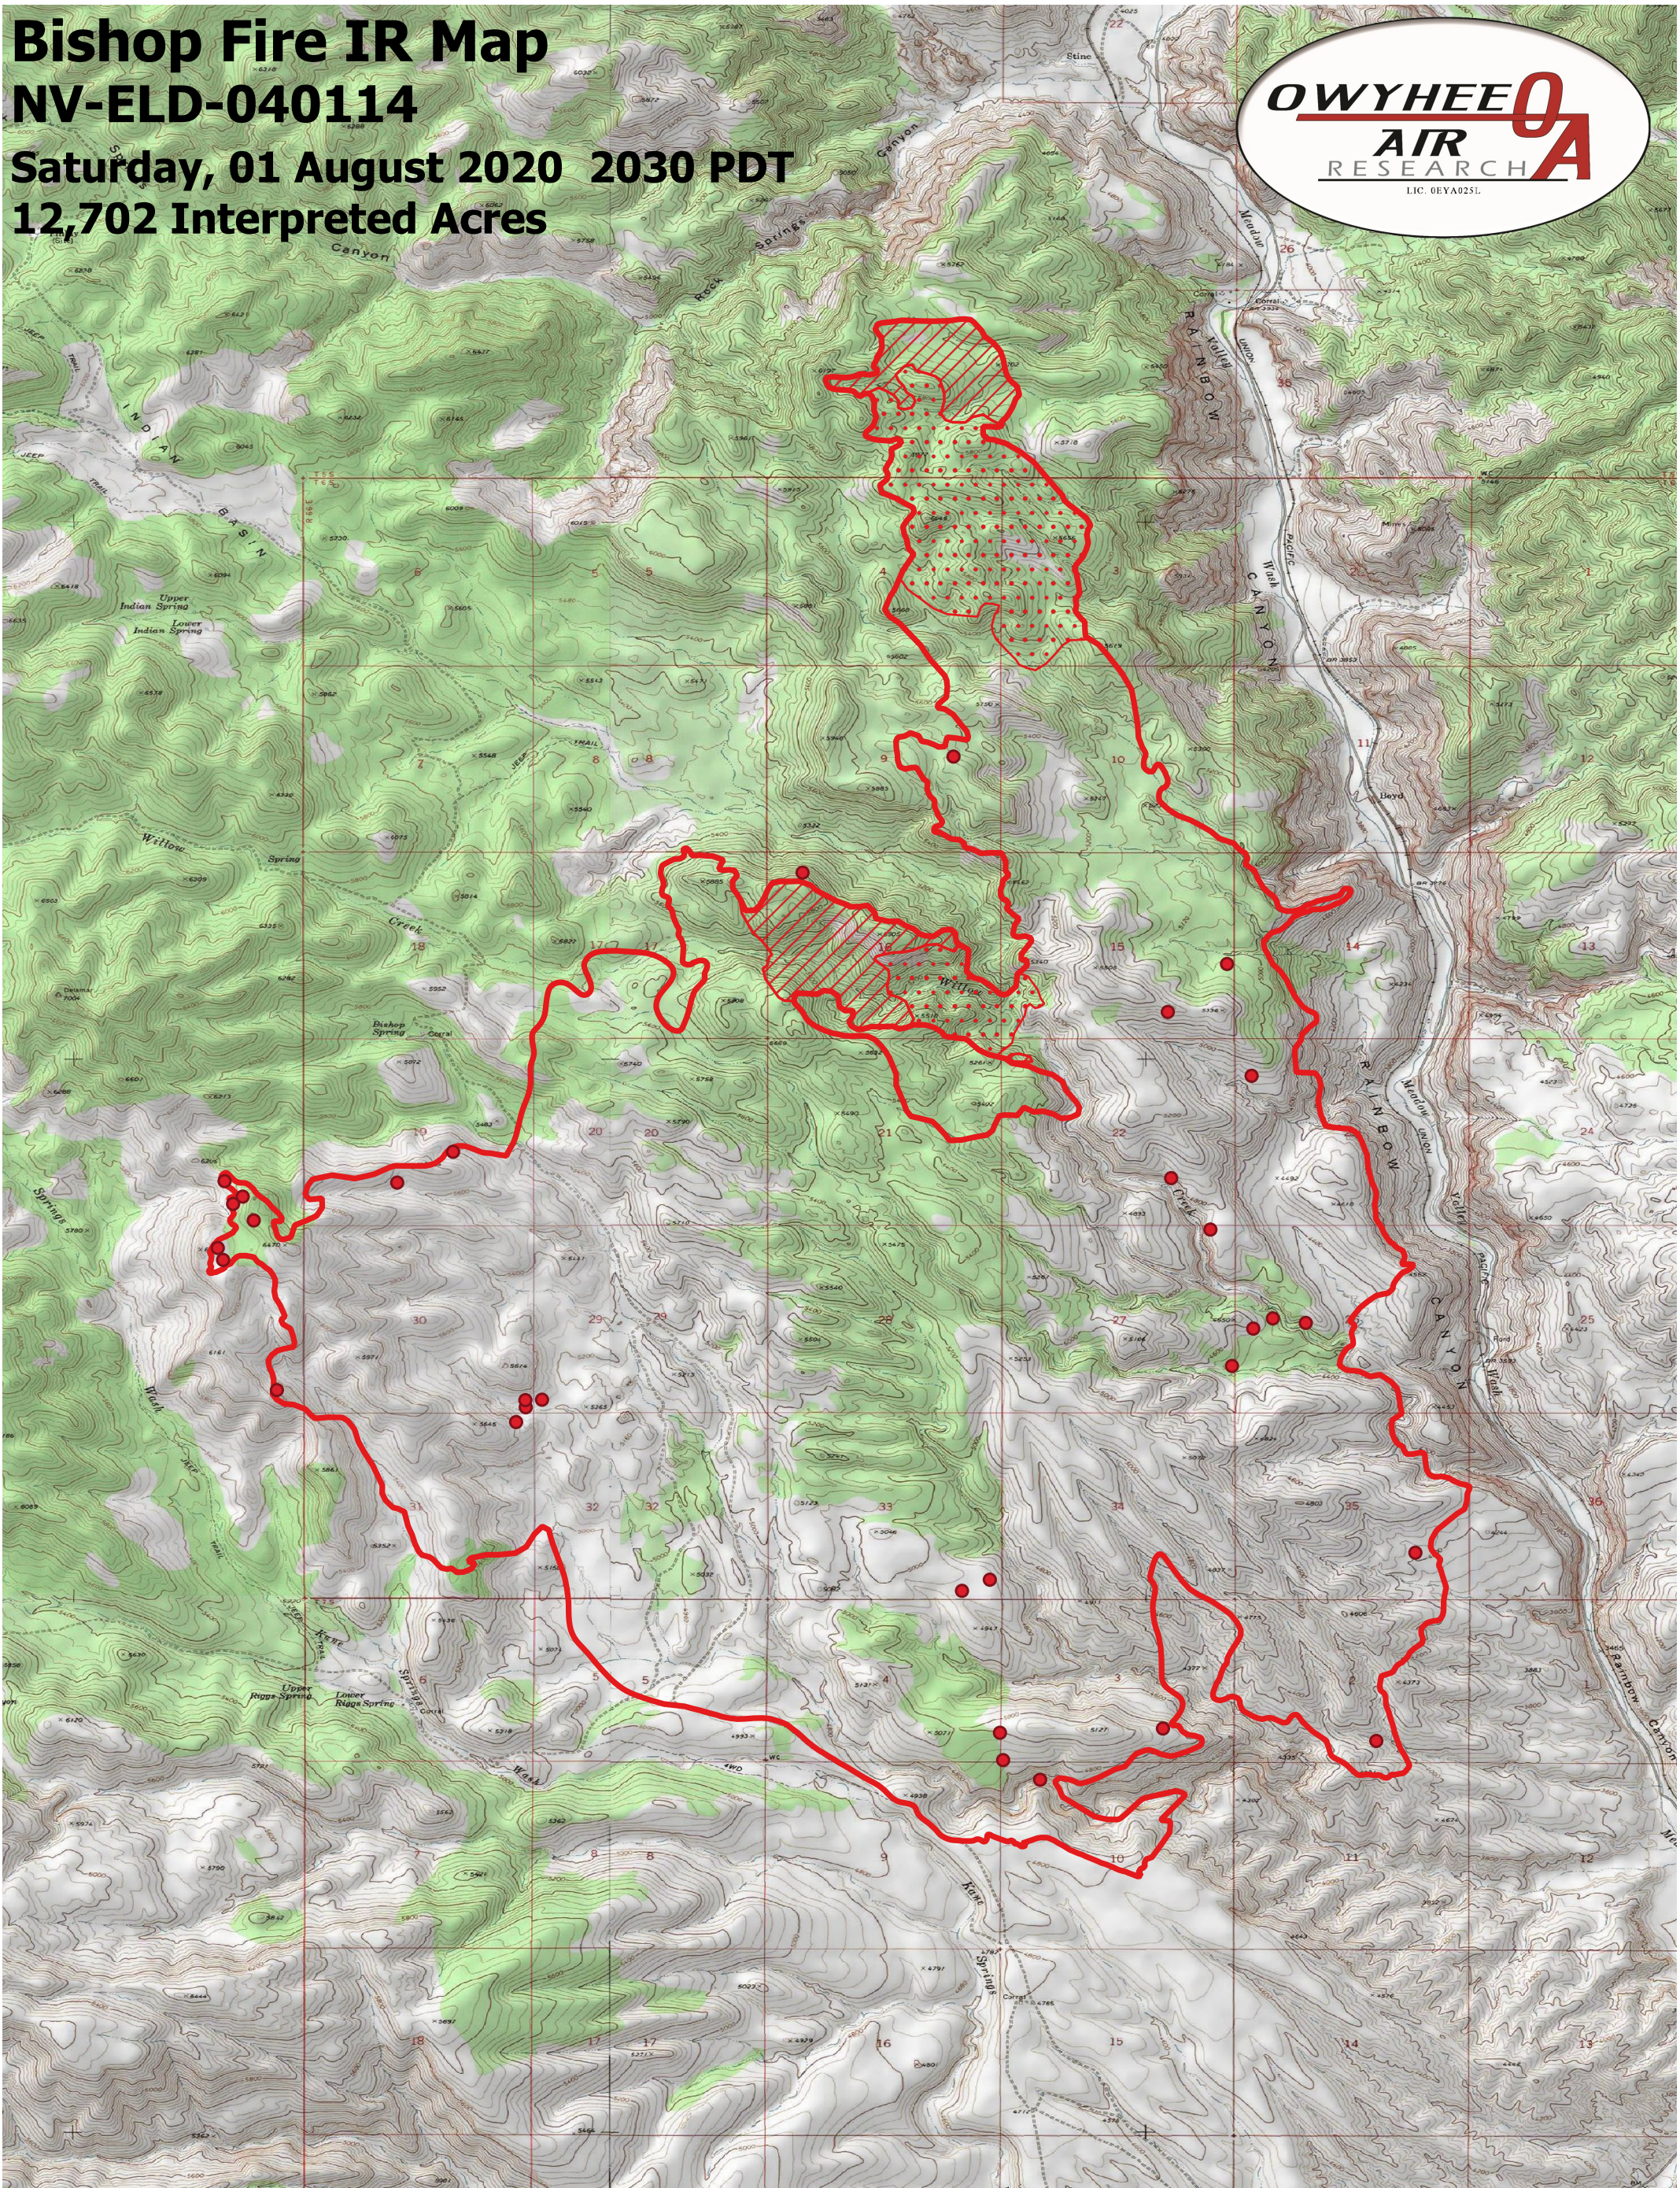

Bishop Fire IR Map

NV-ELD-040114

Saturday, 01 August 2020 2030 PDT

12,702 Interpreted Acres

Legend

- IR Isolated Heat
- ▭ Burn Perimeter
- ▨ IR Intense Heat
- ⋯ IR Scattered Heat

Scale: 1:30,000

Projection: WGS 84