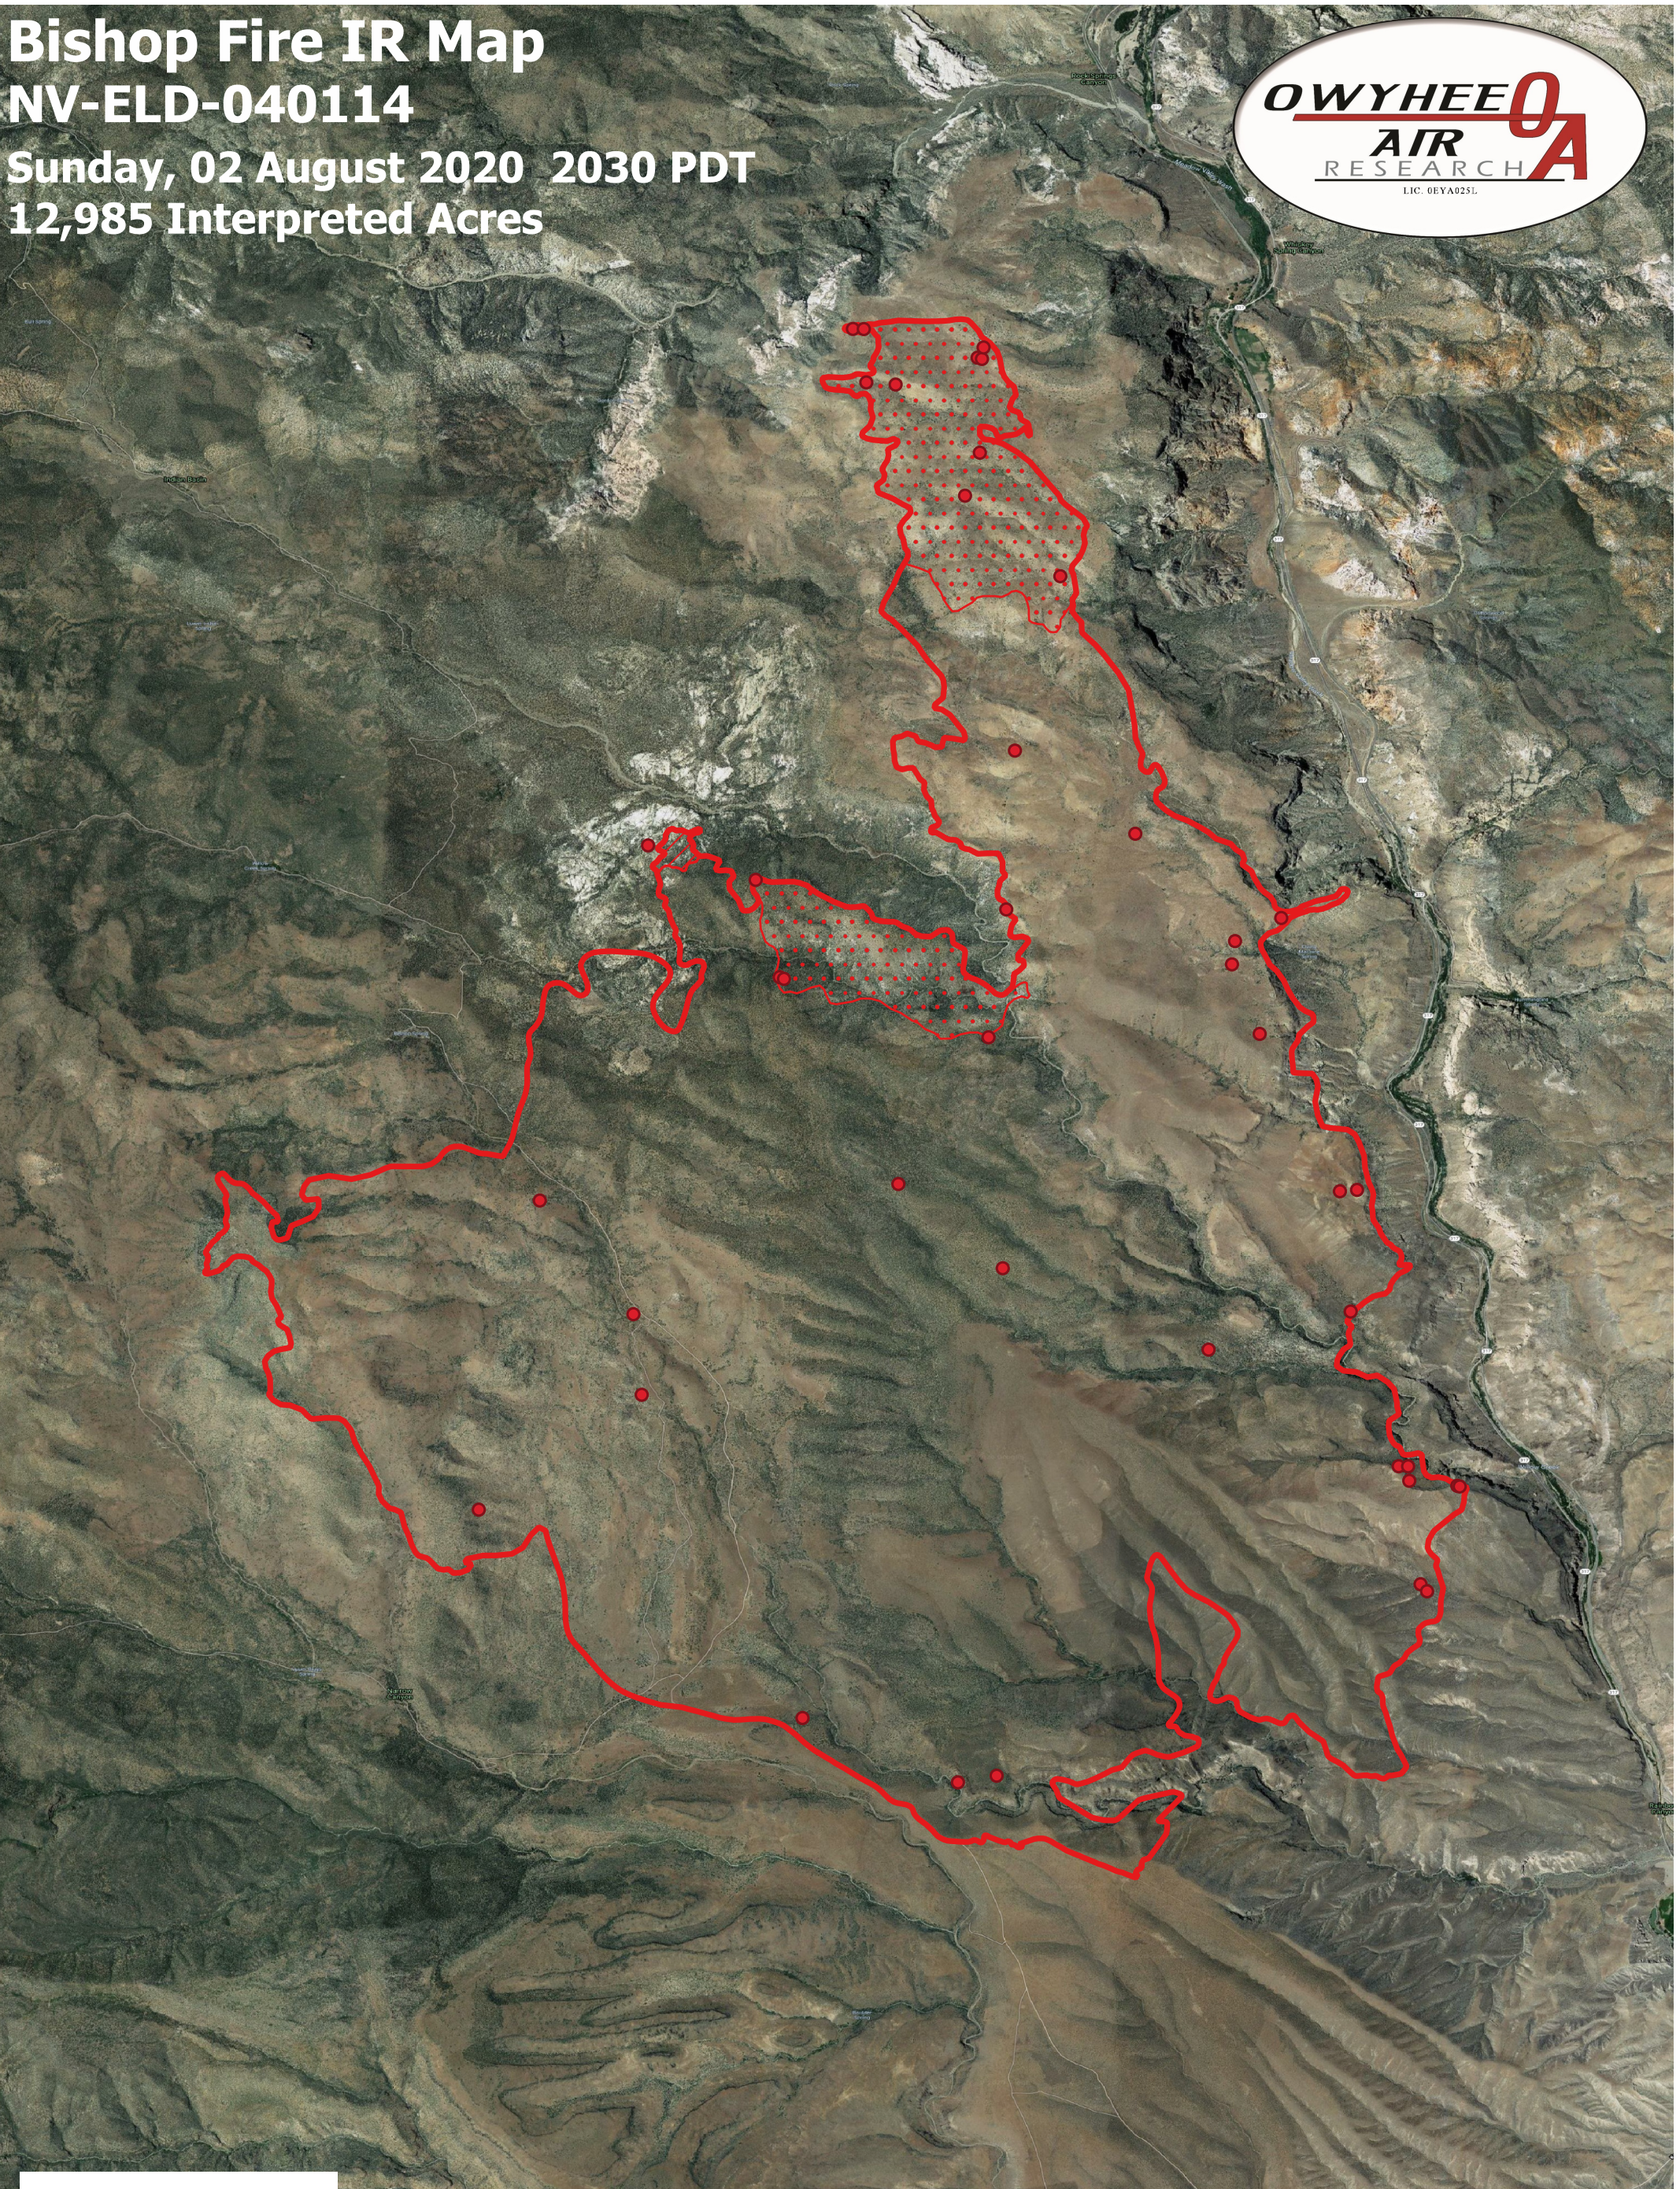

Bishop Fire IR Map

NV-ELD-040114

Sunday, 02 August 2020 2030 PDT

12,985 Interpreted Acres

Legend

- IR Isolated Heat
- Burn Perimeter
- ▨ IR Intense Heat
- ▤ IR Scattered Heat

Scale: 1:30,000

Projection: WGS 84