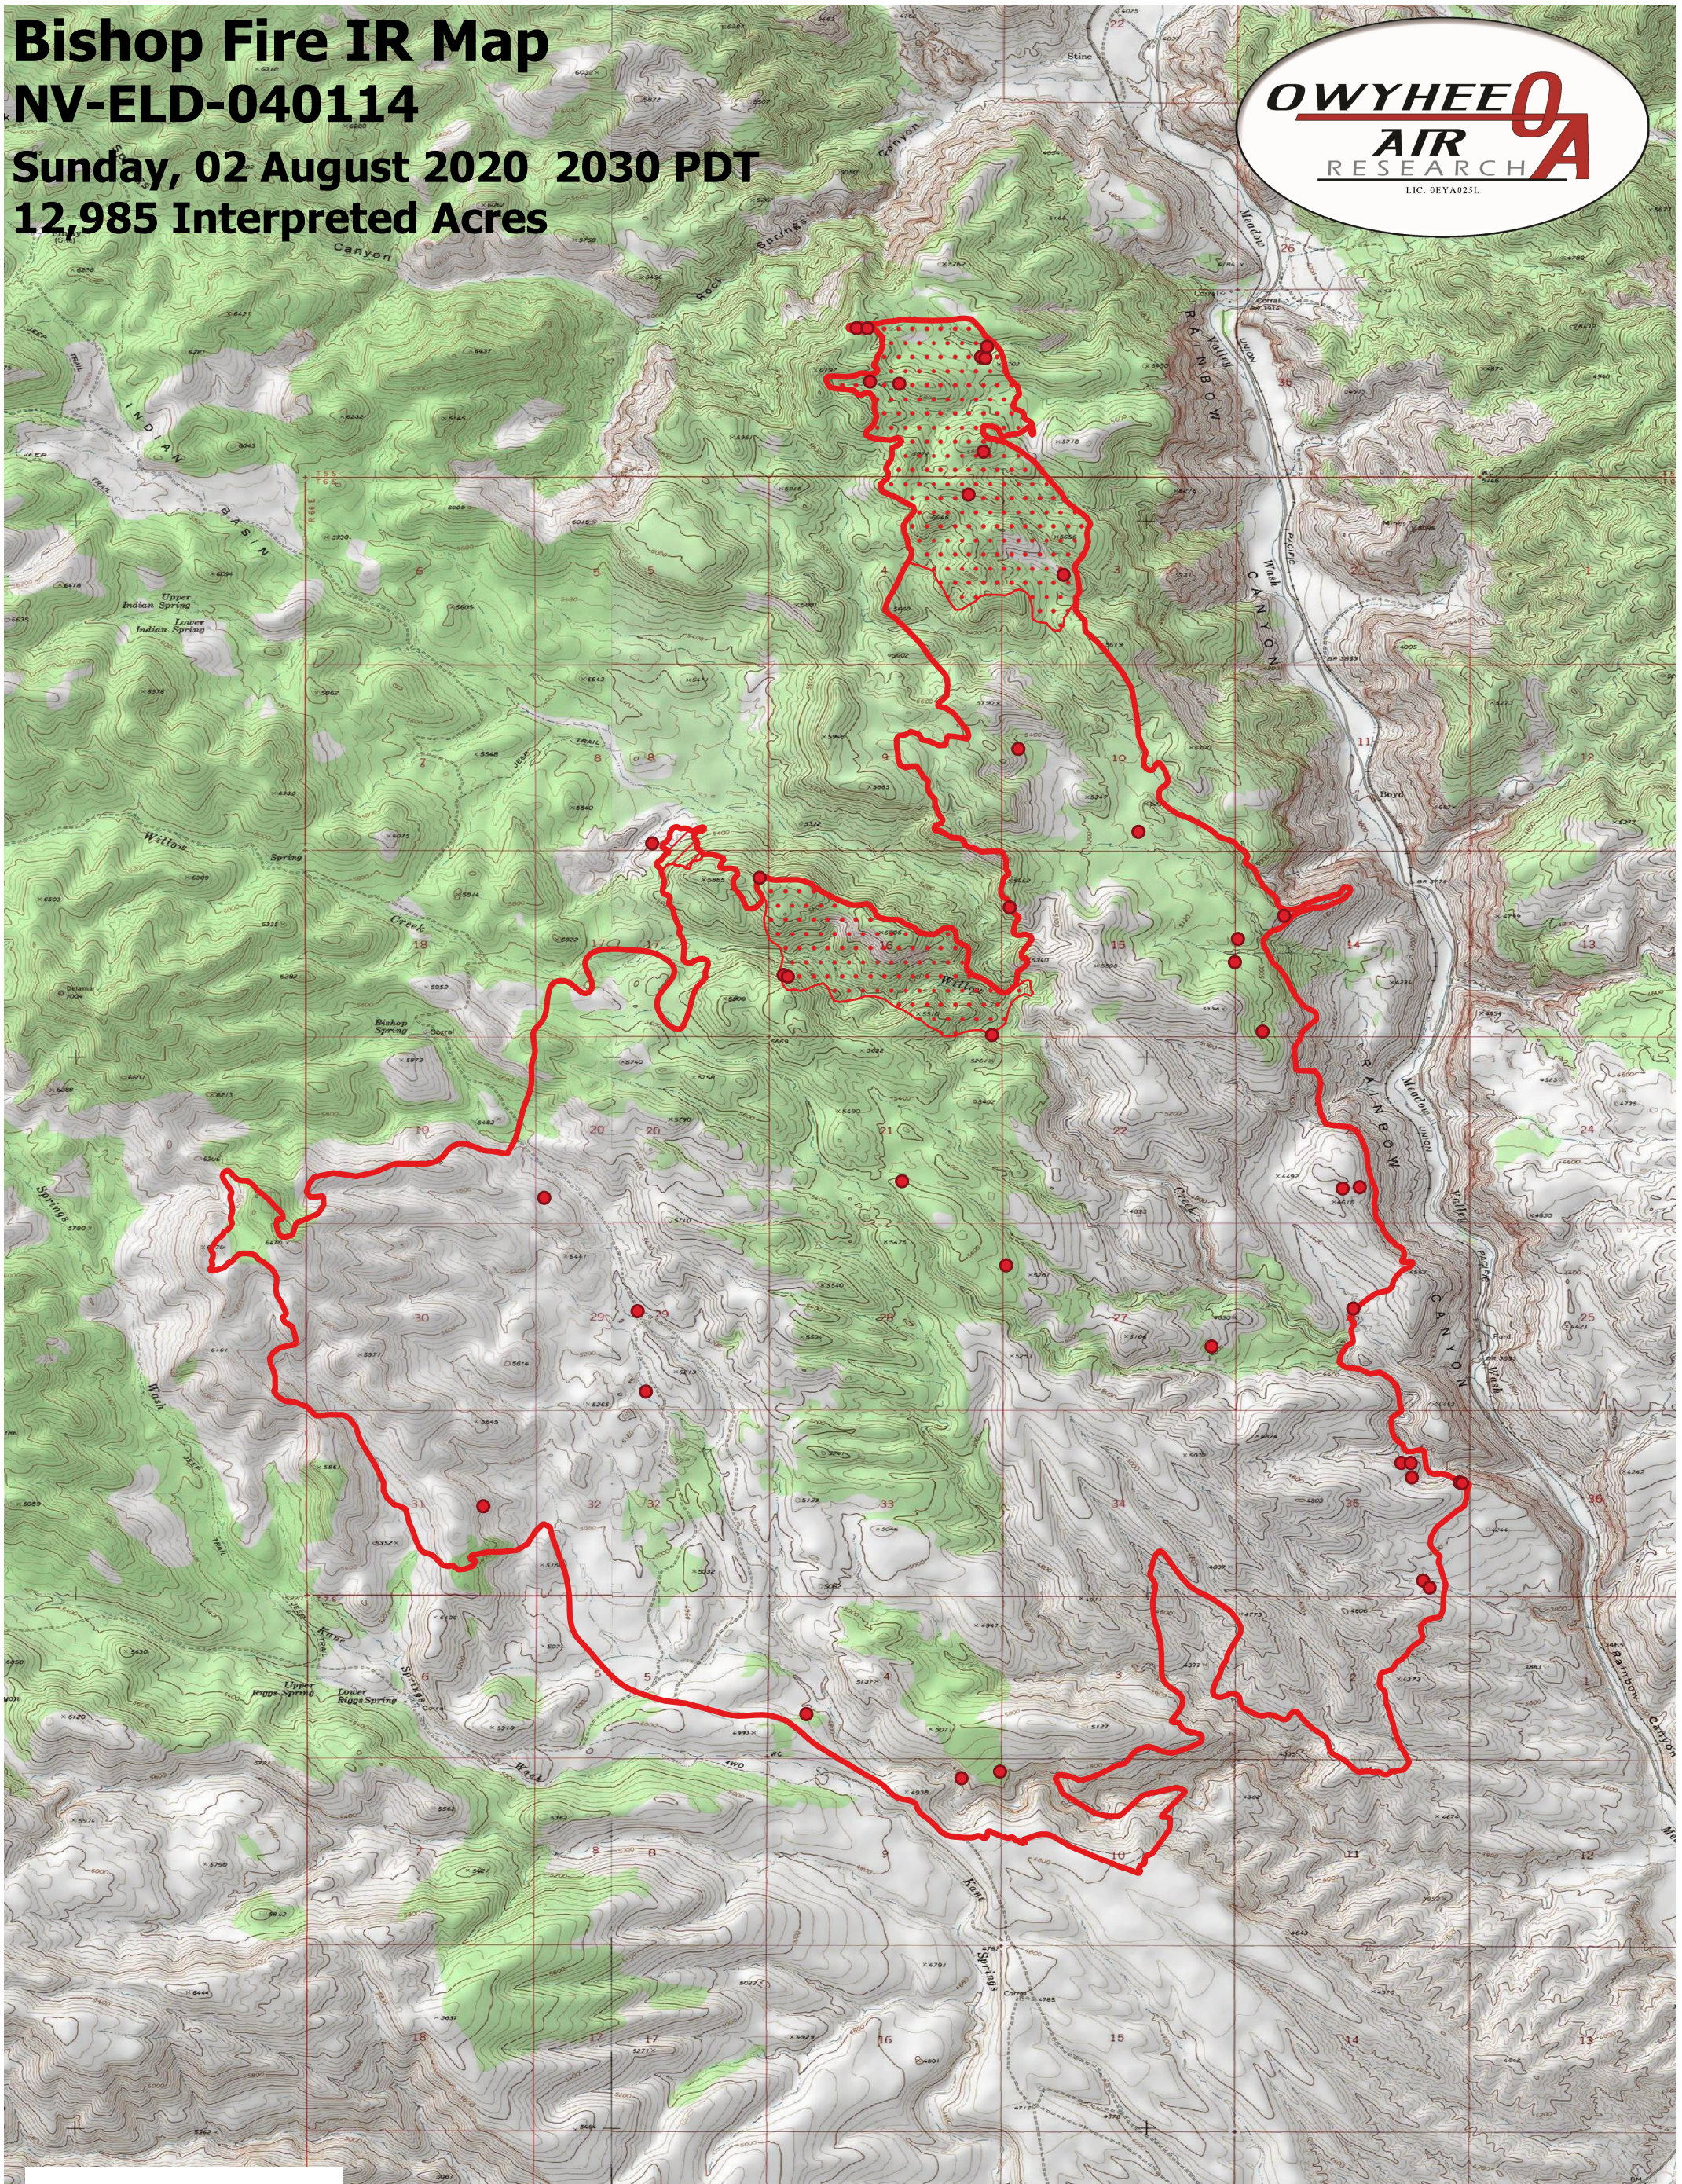

Bishop Fire IR Map

NV-ELD-040114

Sunday, 02 August 2020 2030 PDT

12,985 Interpreted Acres

Legend

- IR Isolated Heat
- ▭ Burn Perimeter
- ▨ IR Intense Heat
- IR Scattered Heat

Scale: 1:30,000

Projection: WGS 84