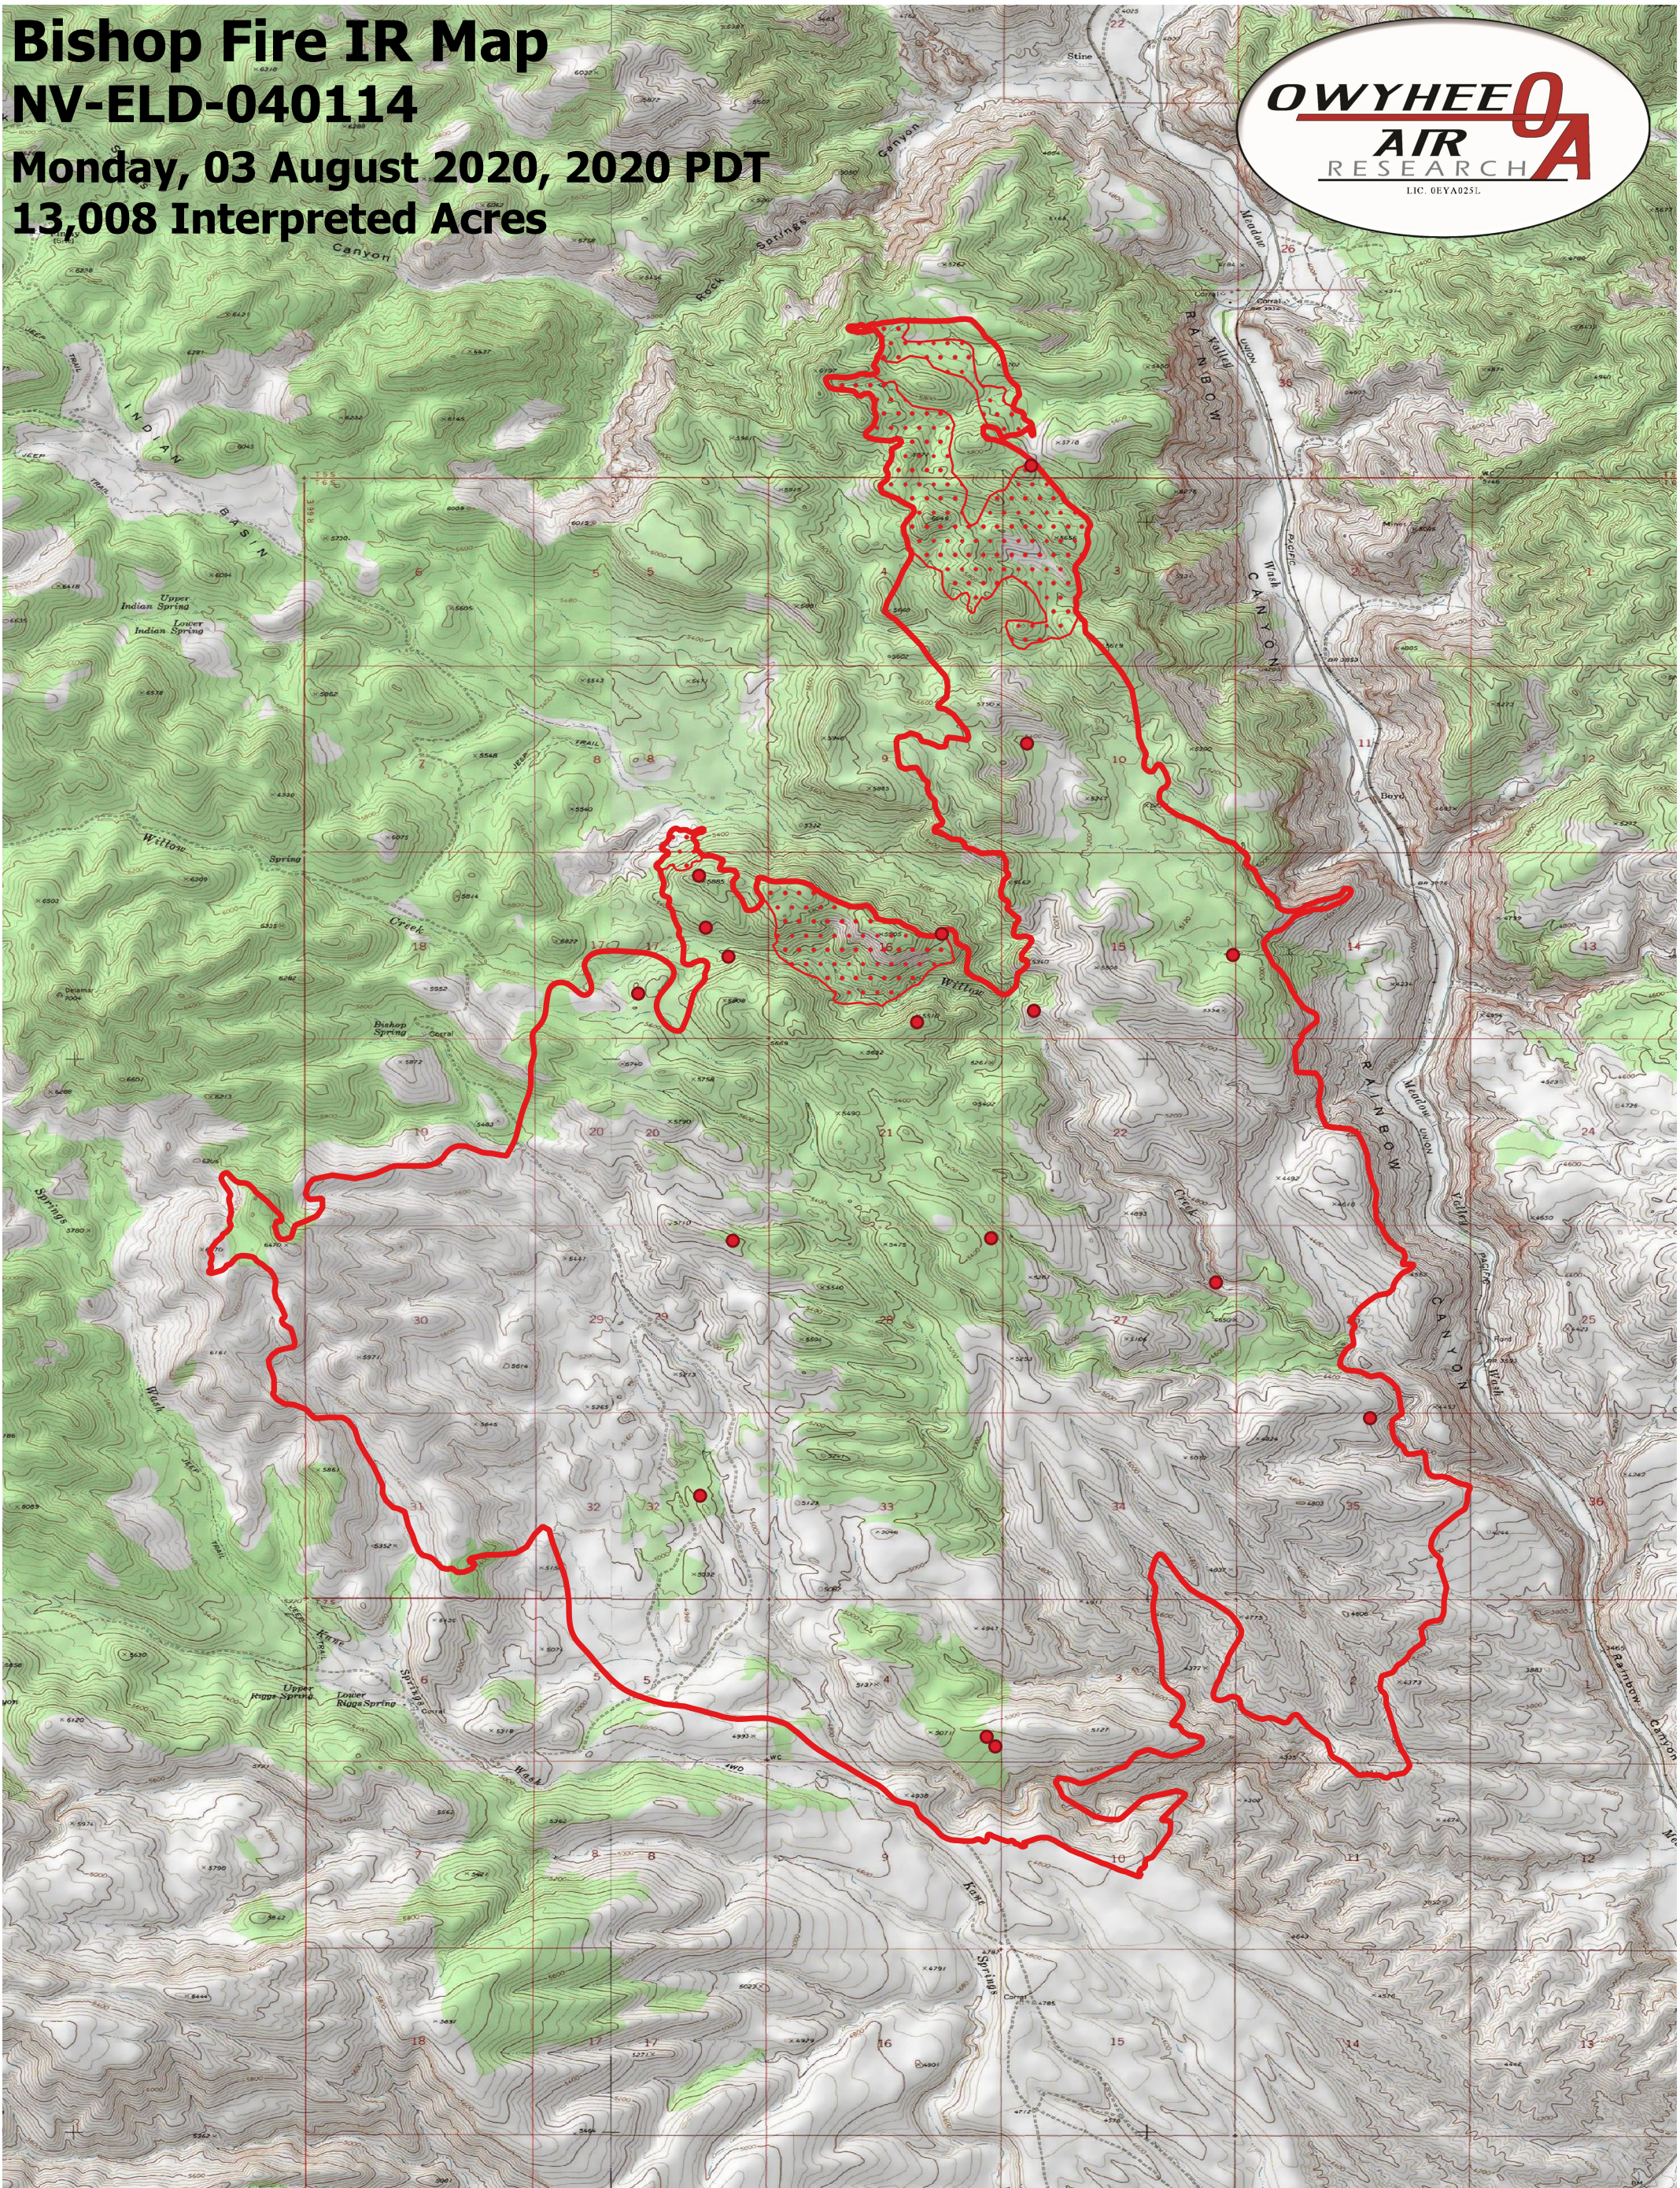

Bishop Fire IR Map

NV-ELD-040114

Monday, 03 August 2020, 2020 PDT
13,008 Interpreted Acres

Legend

- IR Isoalted Heat
- ▭ Burn Perimeter
- ▭ IR Scattered Heat

Scale: 1:30,000

Projection: WGS 84

Produced by Owyhee Air Research, Inc.