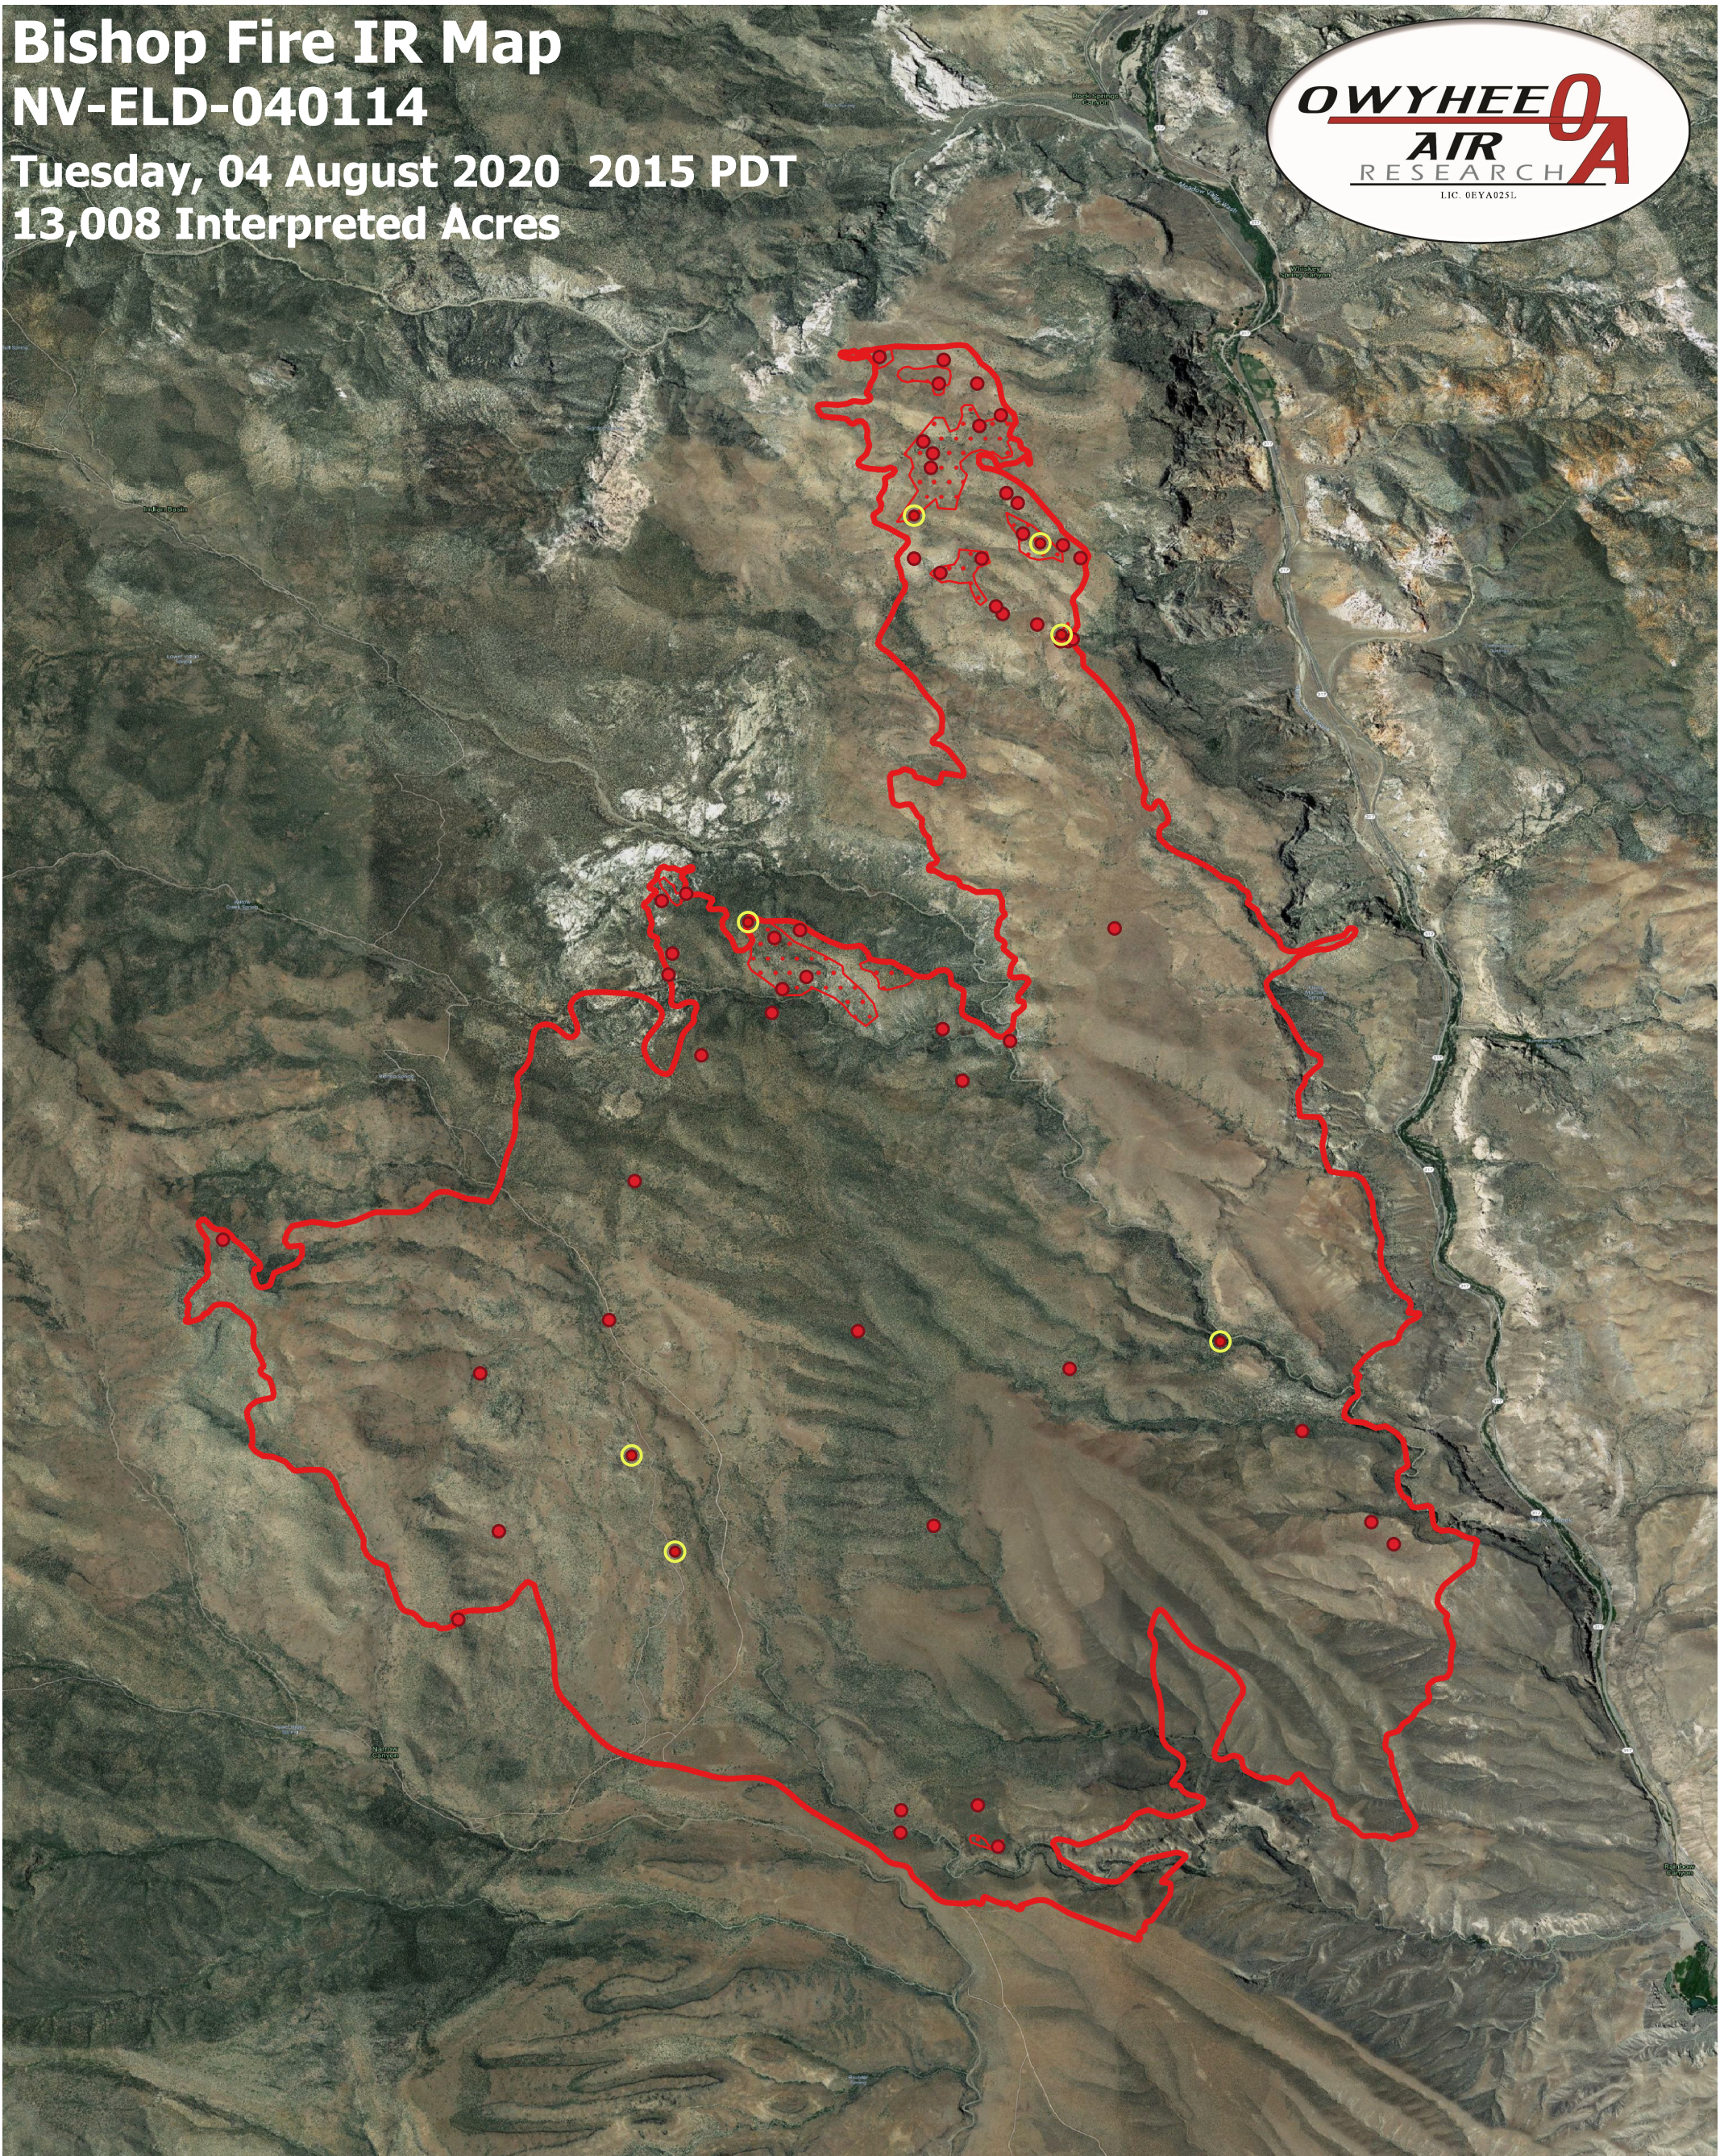

Bishop Fire IR Map

NV-ELD-040114

Tuesday, 04 August 2020 2015 PDT
13,008 Interpreted Acres

Legend

- IR Isolated Heat
- Hotspots
- Priority Hotspots
- ▭ Burn Perimeter
- ▭ IR Scattered Heat

Scale: 1:30,000
Projection: WGS 84
Produced by Owyhee Air Research, Inc.
IR Interpreter: C. Merriman
fire@owyheeair.com (208) 442-5405