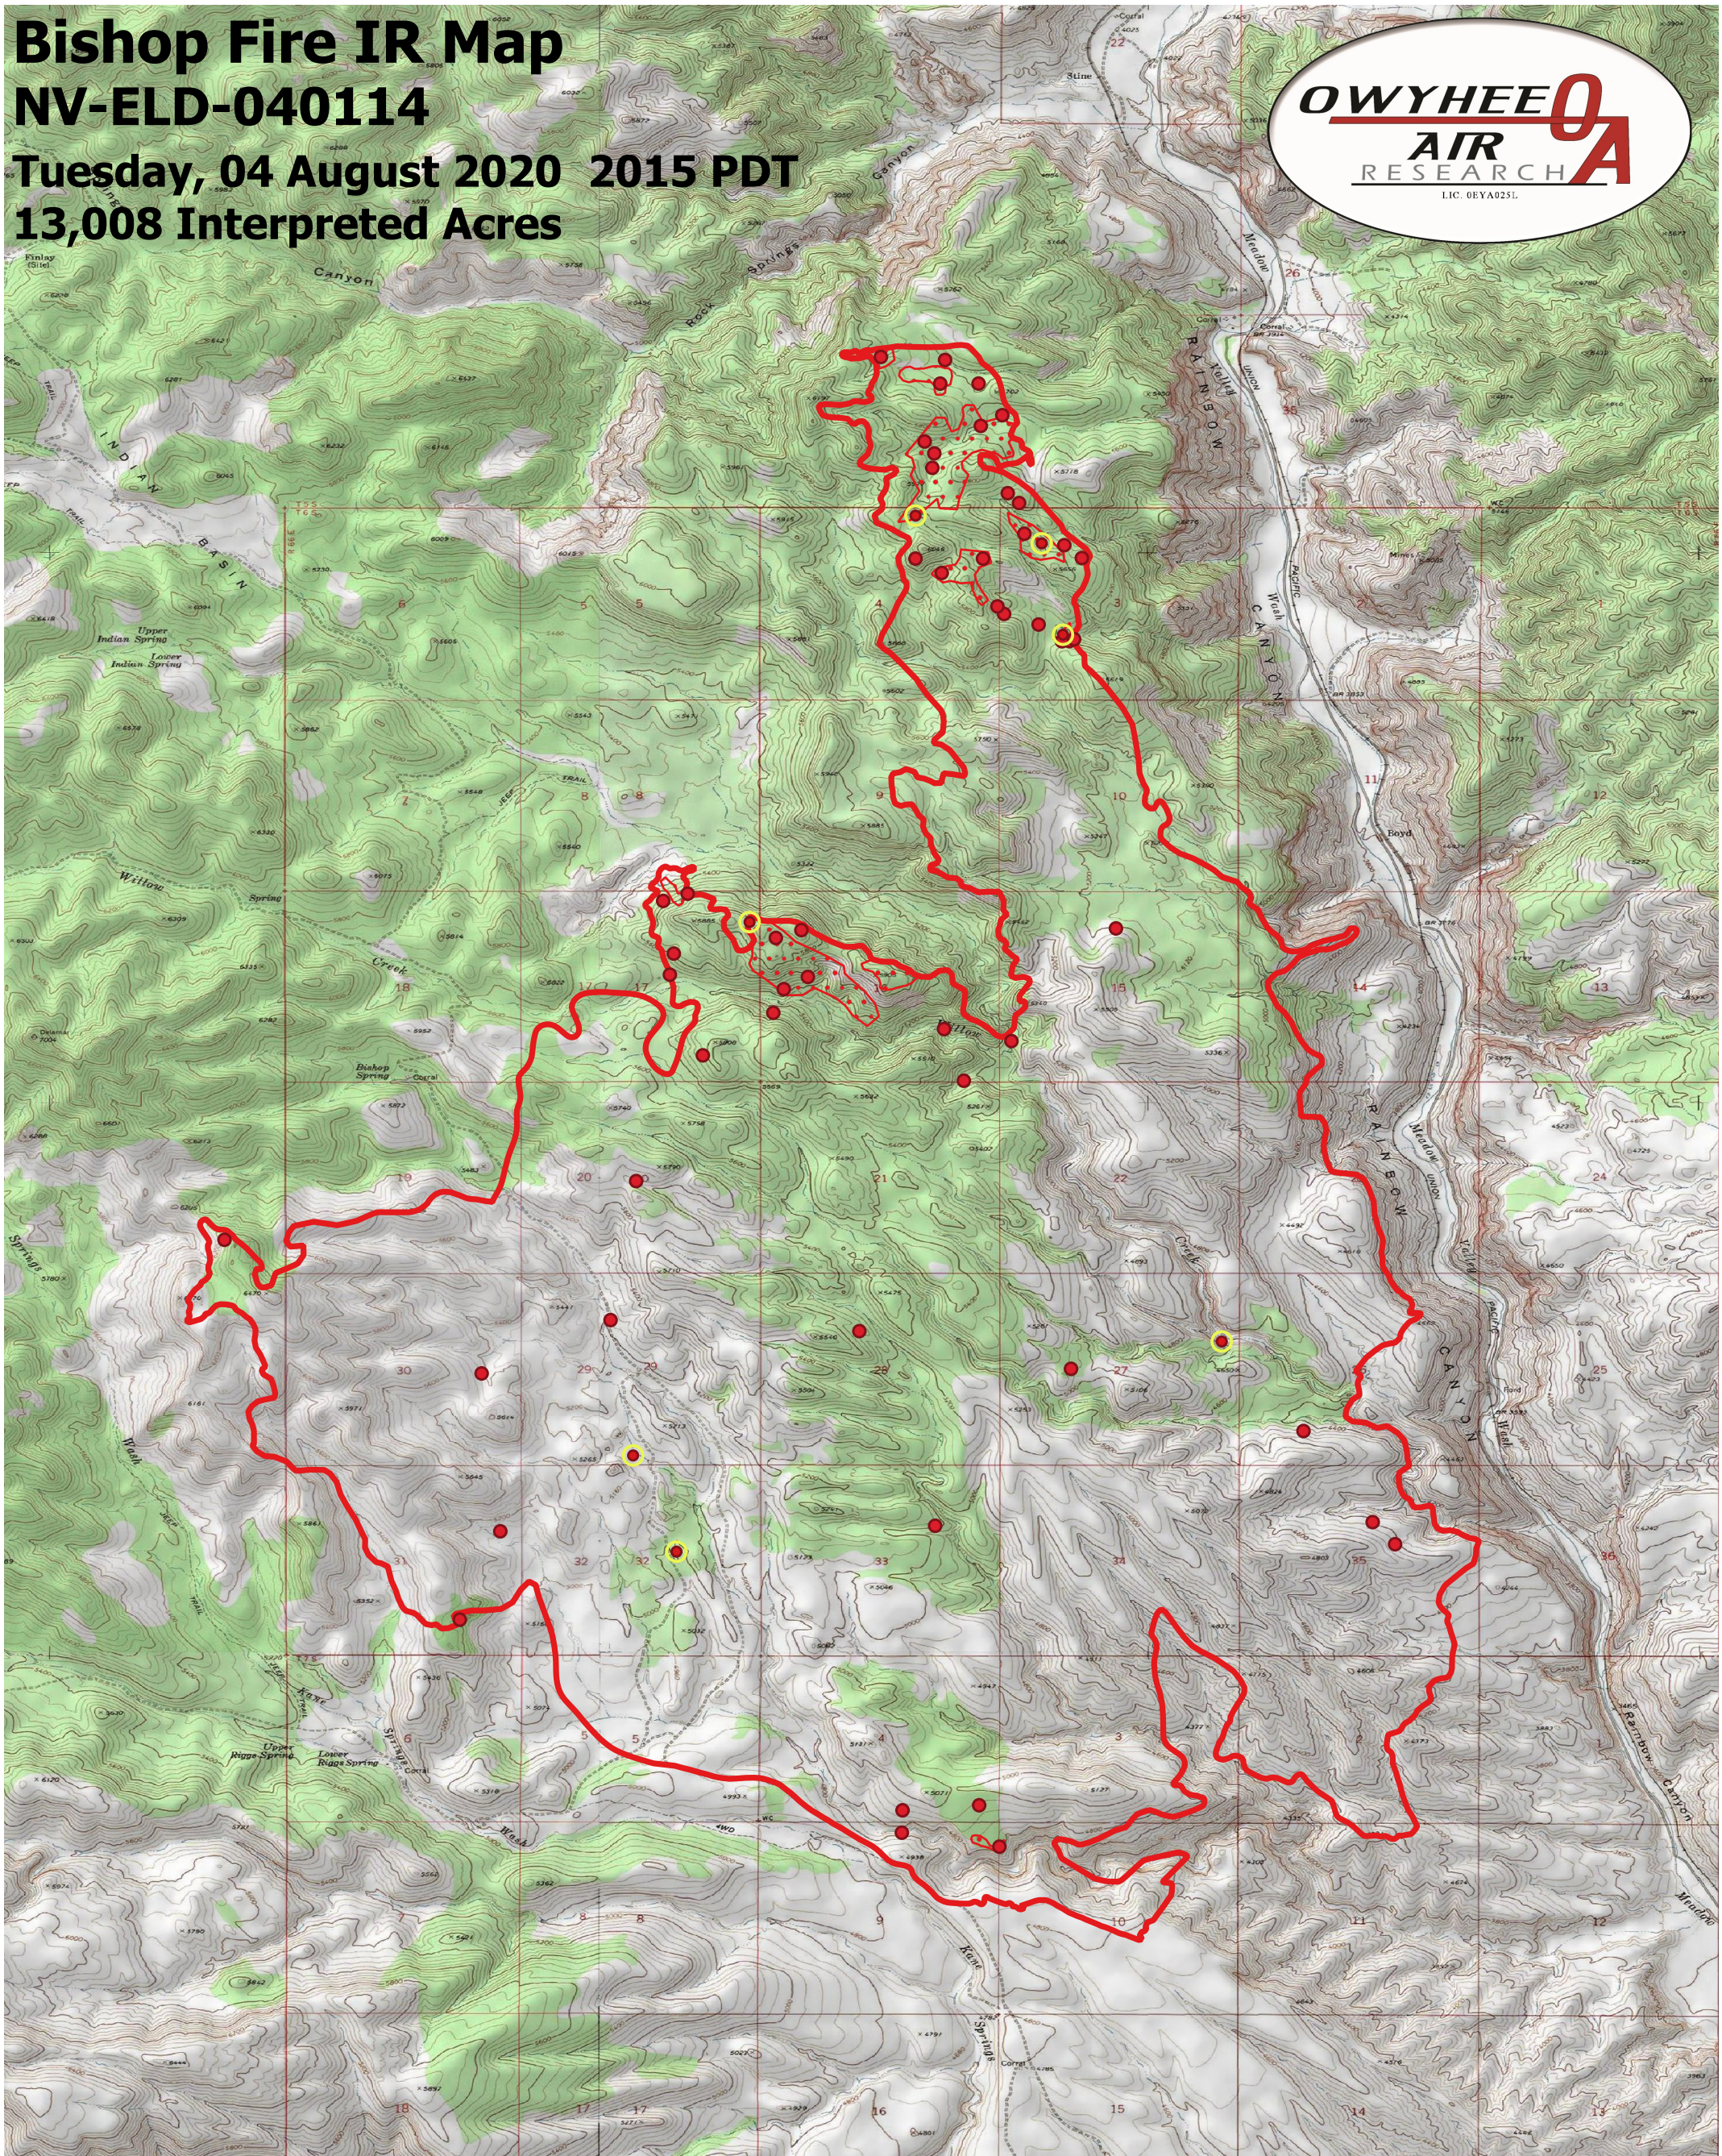

Bishop Fire IR Map

NV-ELD-040114

Tuesday, 04 August 2020 2015 PDT

13,008 Interpreted Acres

Legend

- IR Isolated Heat
- Hotspots
- Priority Hotspots
- ▭ Burn Perimeter
- ▭ IR Scattered Heat

Scale: 1:30,000
Projection: WGS 84
Produced by Owyhee Air Research, Inc.
IR Interpreter: C. Merriman
fire@owyheeair.com (208) 442-5405