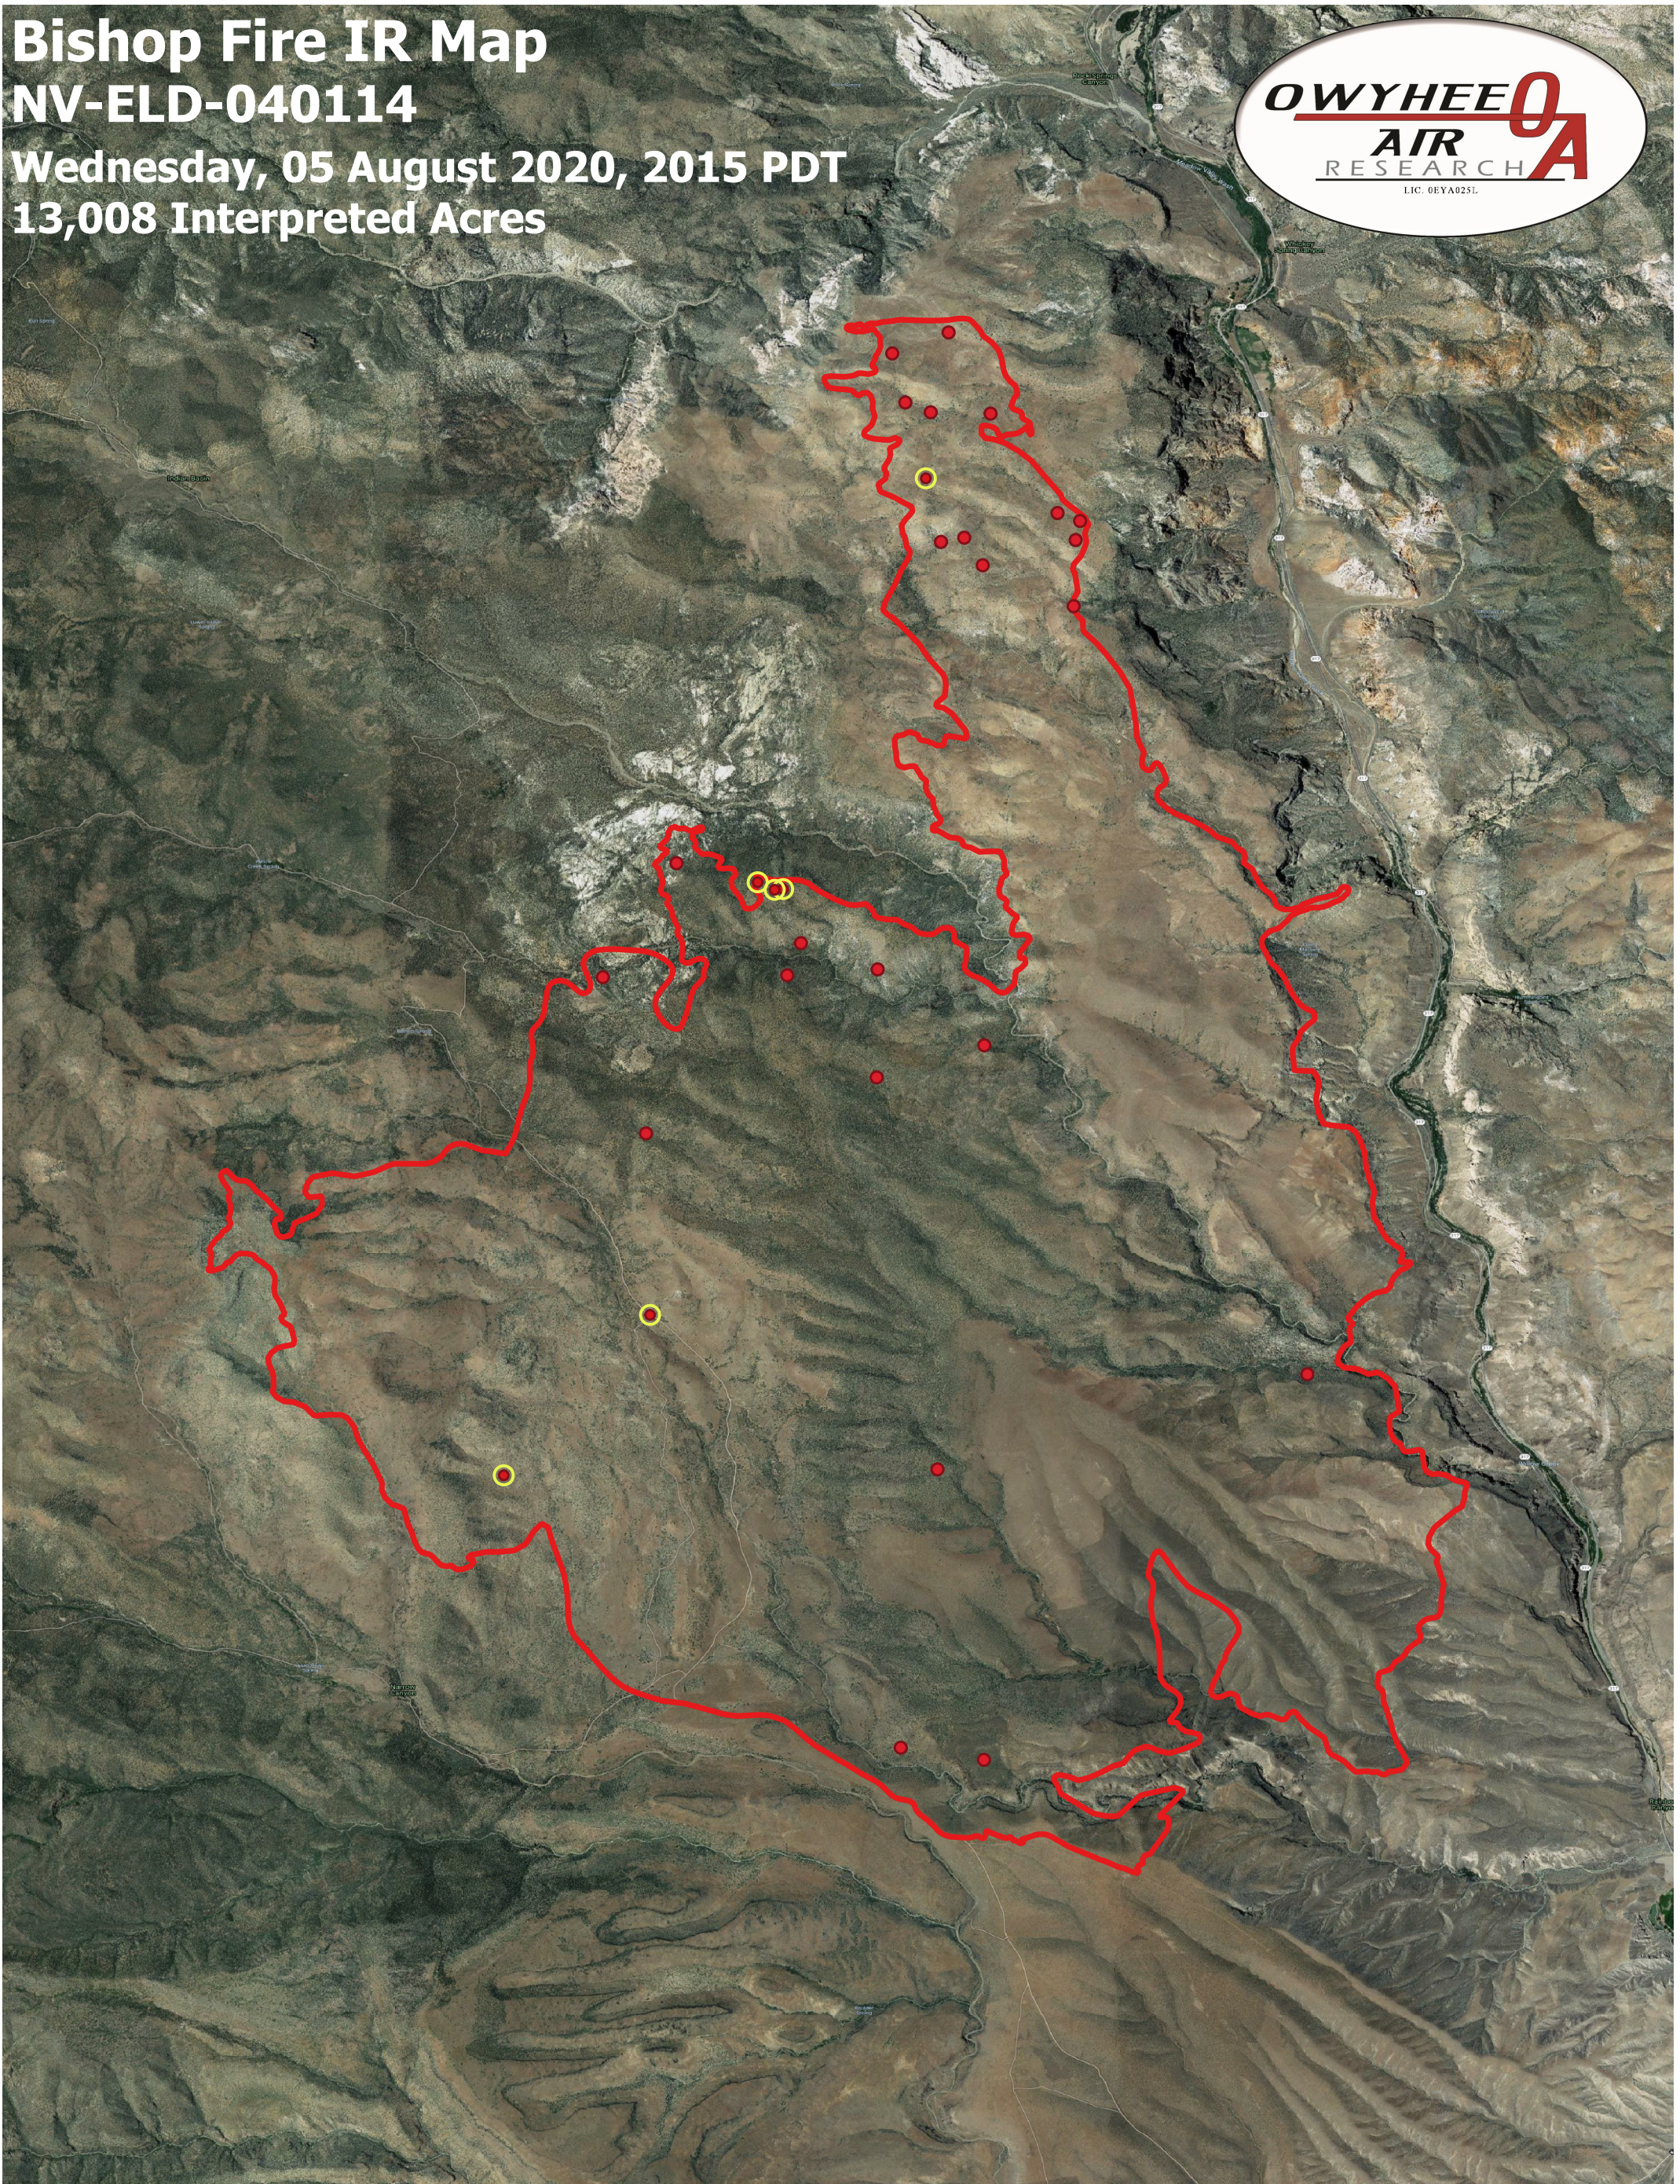

Bishop Fire IR Map

NV-ELD-040114

Wednesday, 05 August 2020, 2015 PDT

13,008 Interpreted Acres

Legend

IR Isolated Heat

● IR Hotspots

● IR Priority Hotspots

□ Burn Perimeter

Scale: 1:30,000

Projection: WGS 84

Produced by Owyhee Air Research, Inc.

IR Interpreter: C. Merriman

fire@owyheear.com (208) 442-5405