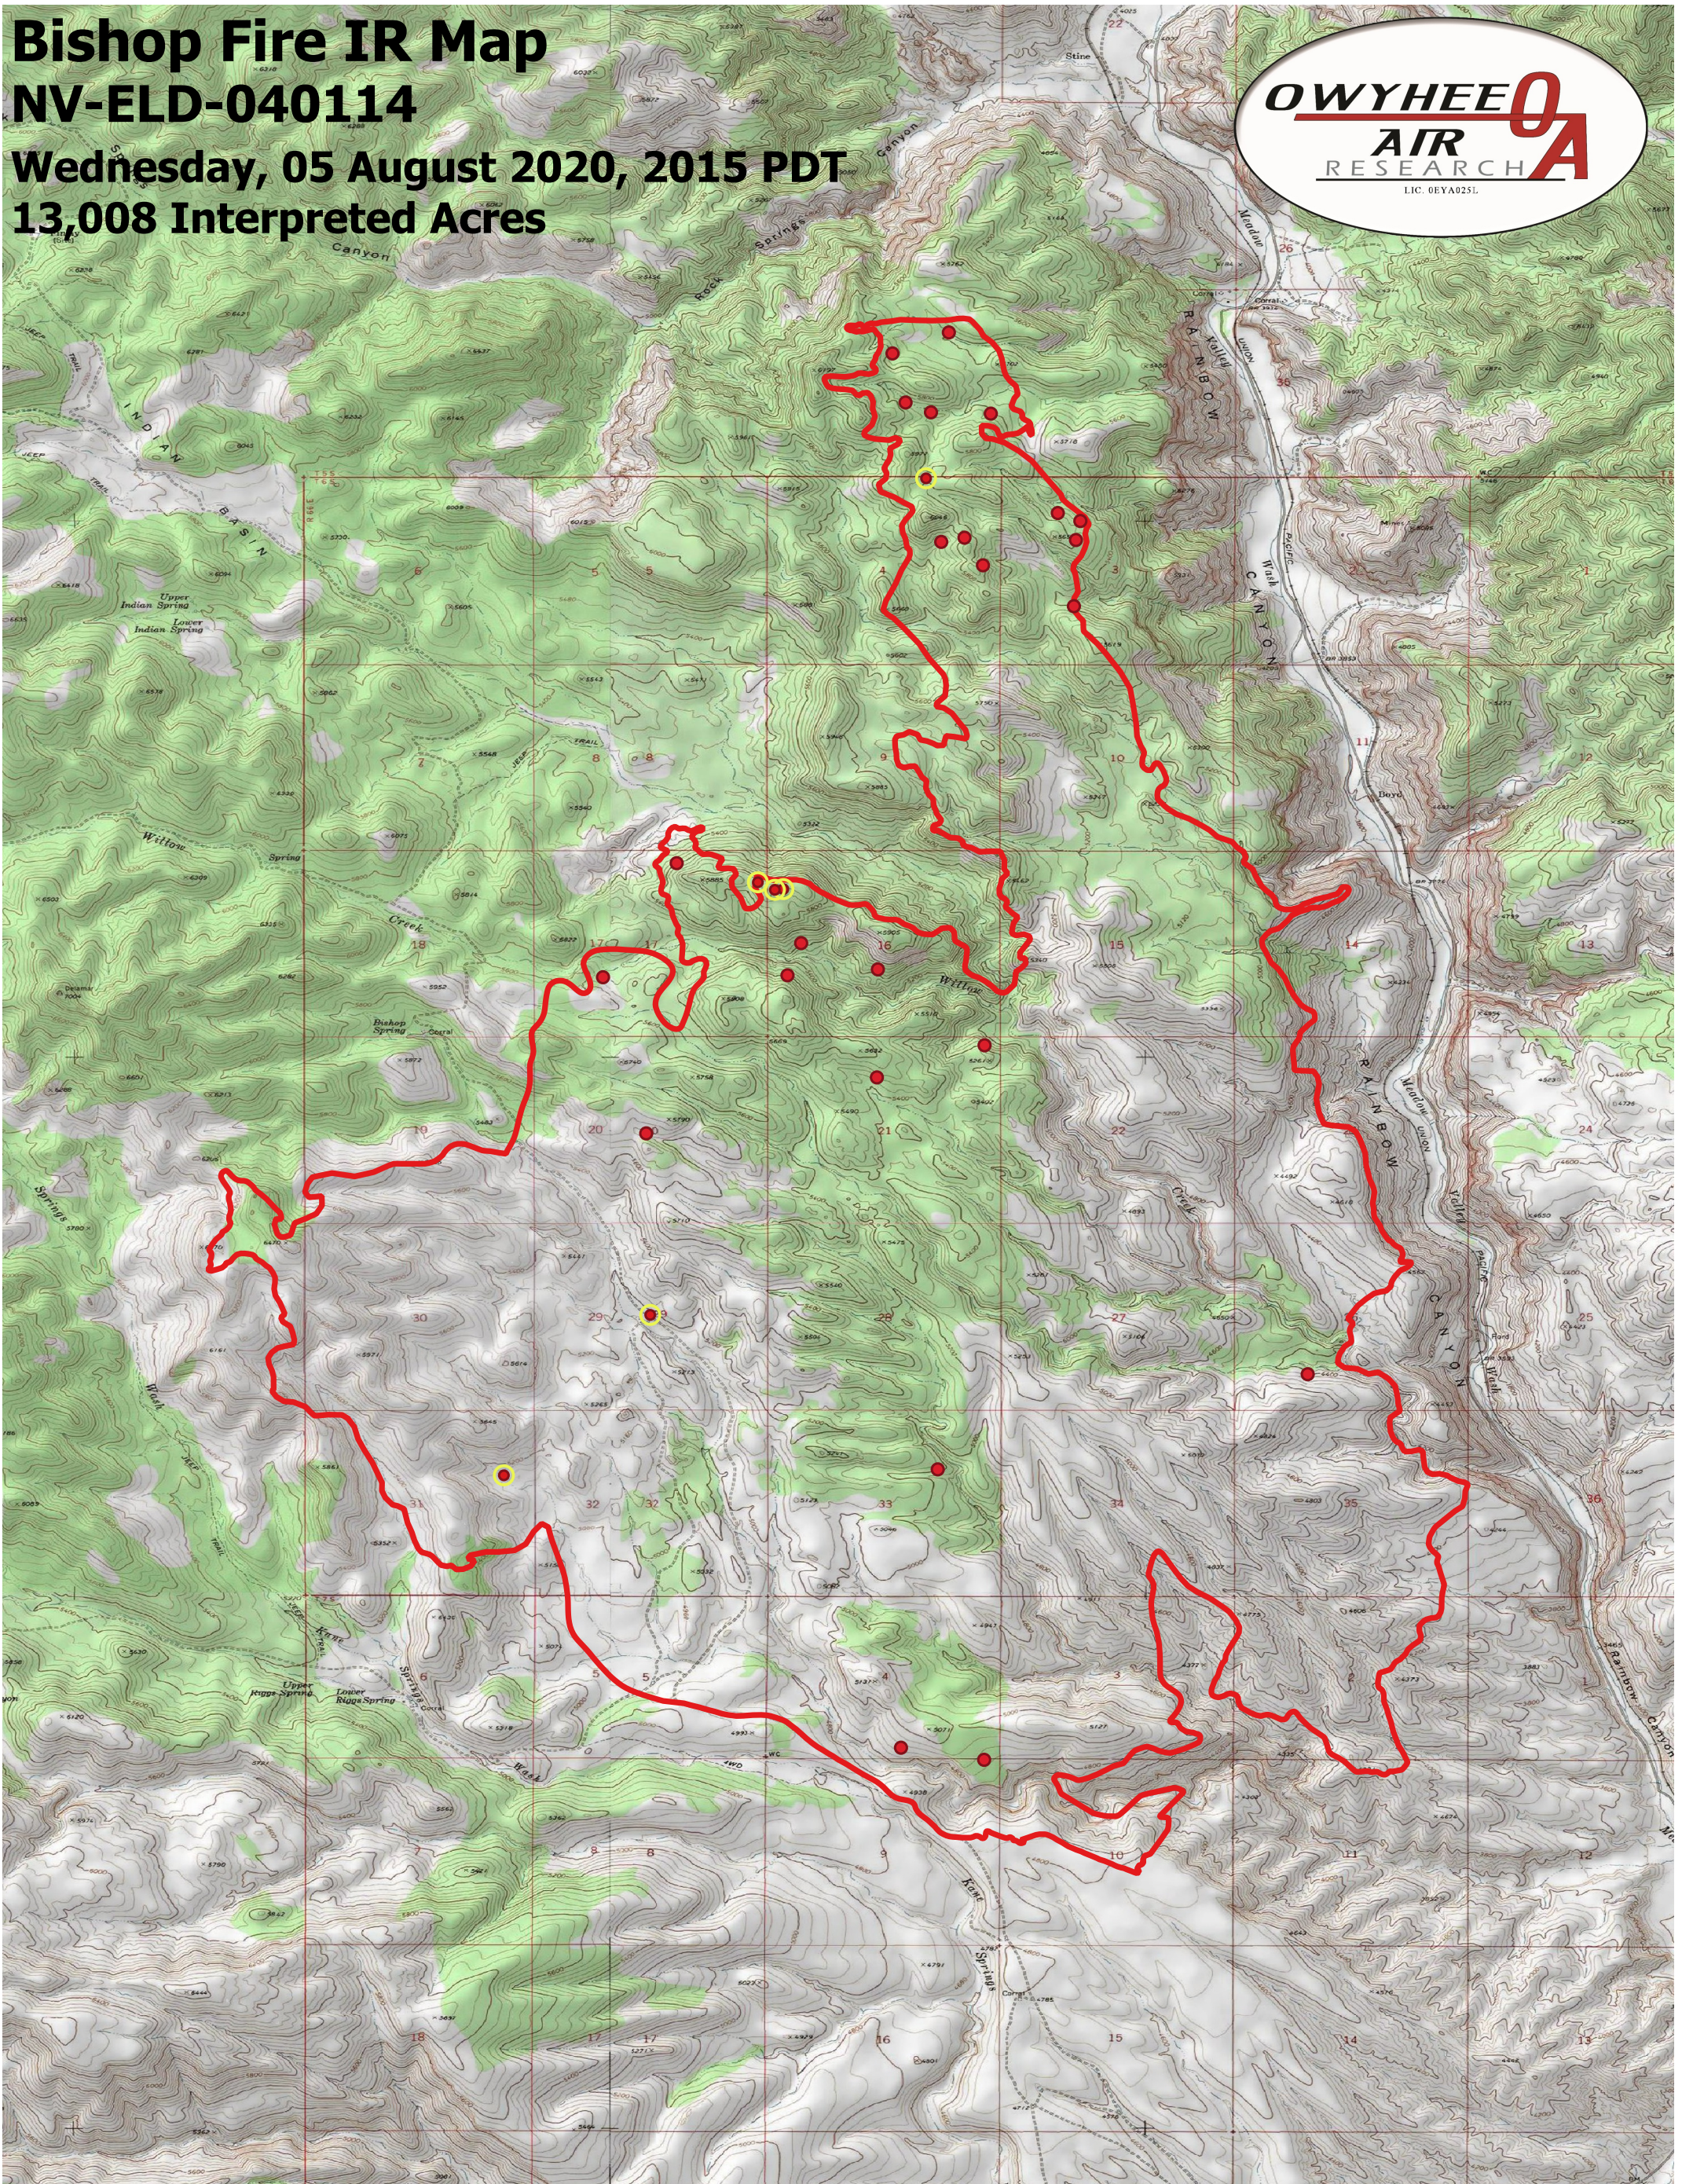

Bishop Fire IR Map

NV-ELD-040114

Wednesday, 05 August 2020, 2015 PDT

13,008 Interpreted Acres

Legend

- IR Isolated Heat
- IR Hotspots
- IR Priority Hotspots
- Burn Perimeter

Scale: 1:30,000

Projection: WGS 84