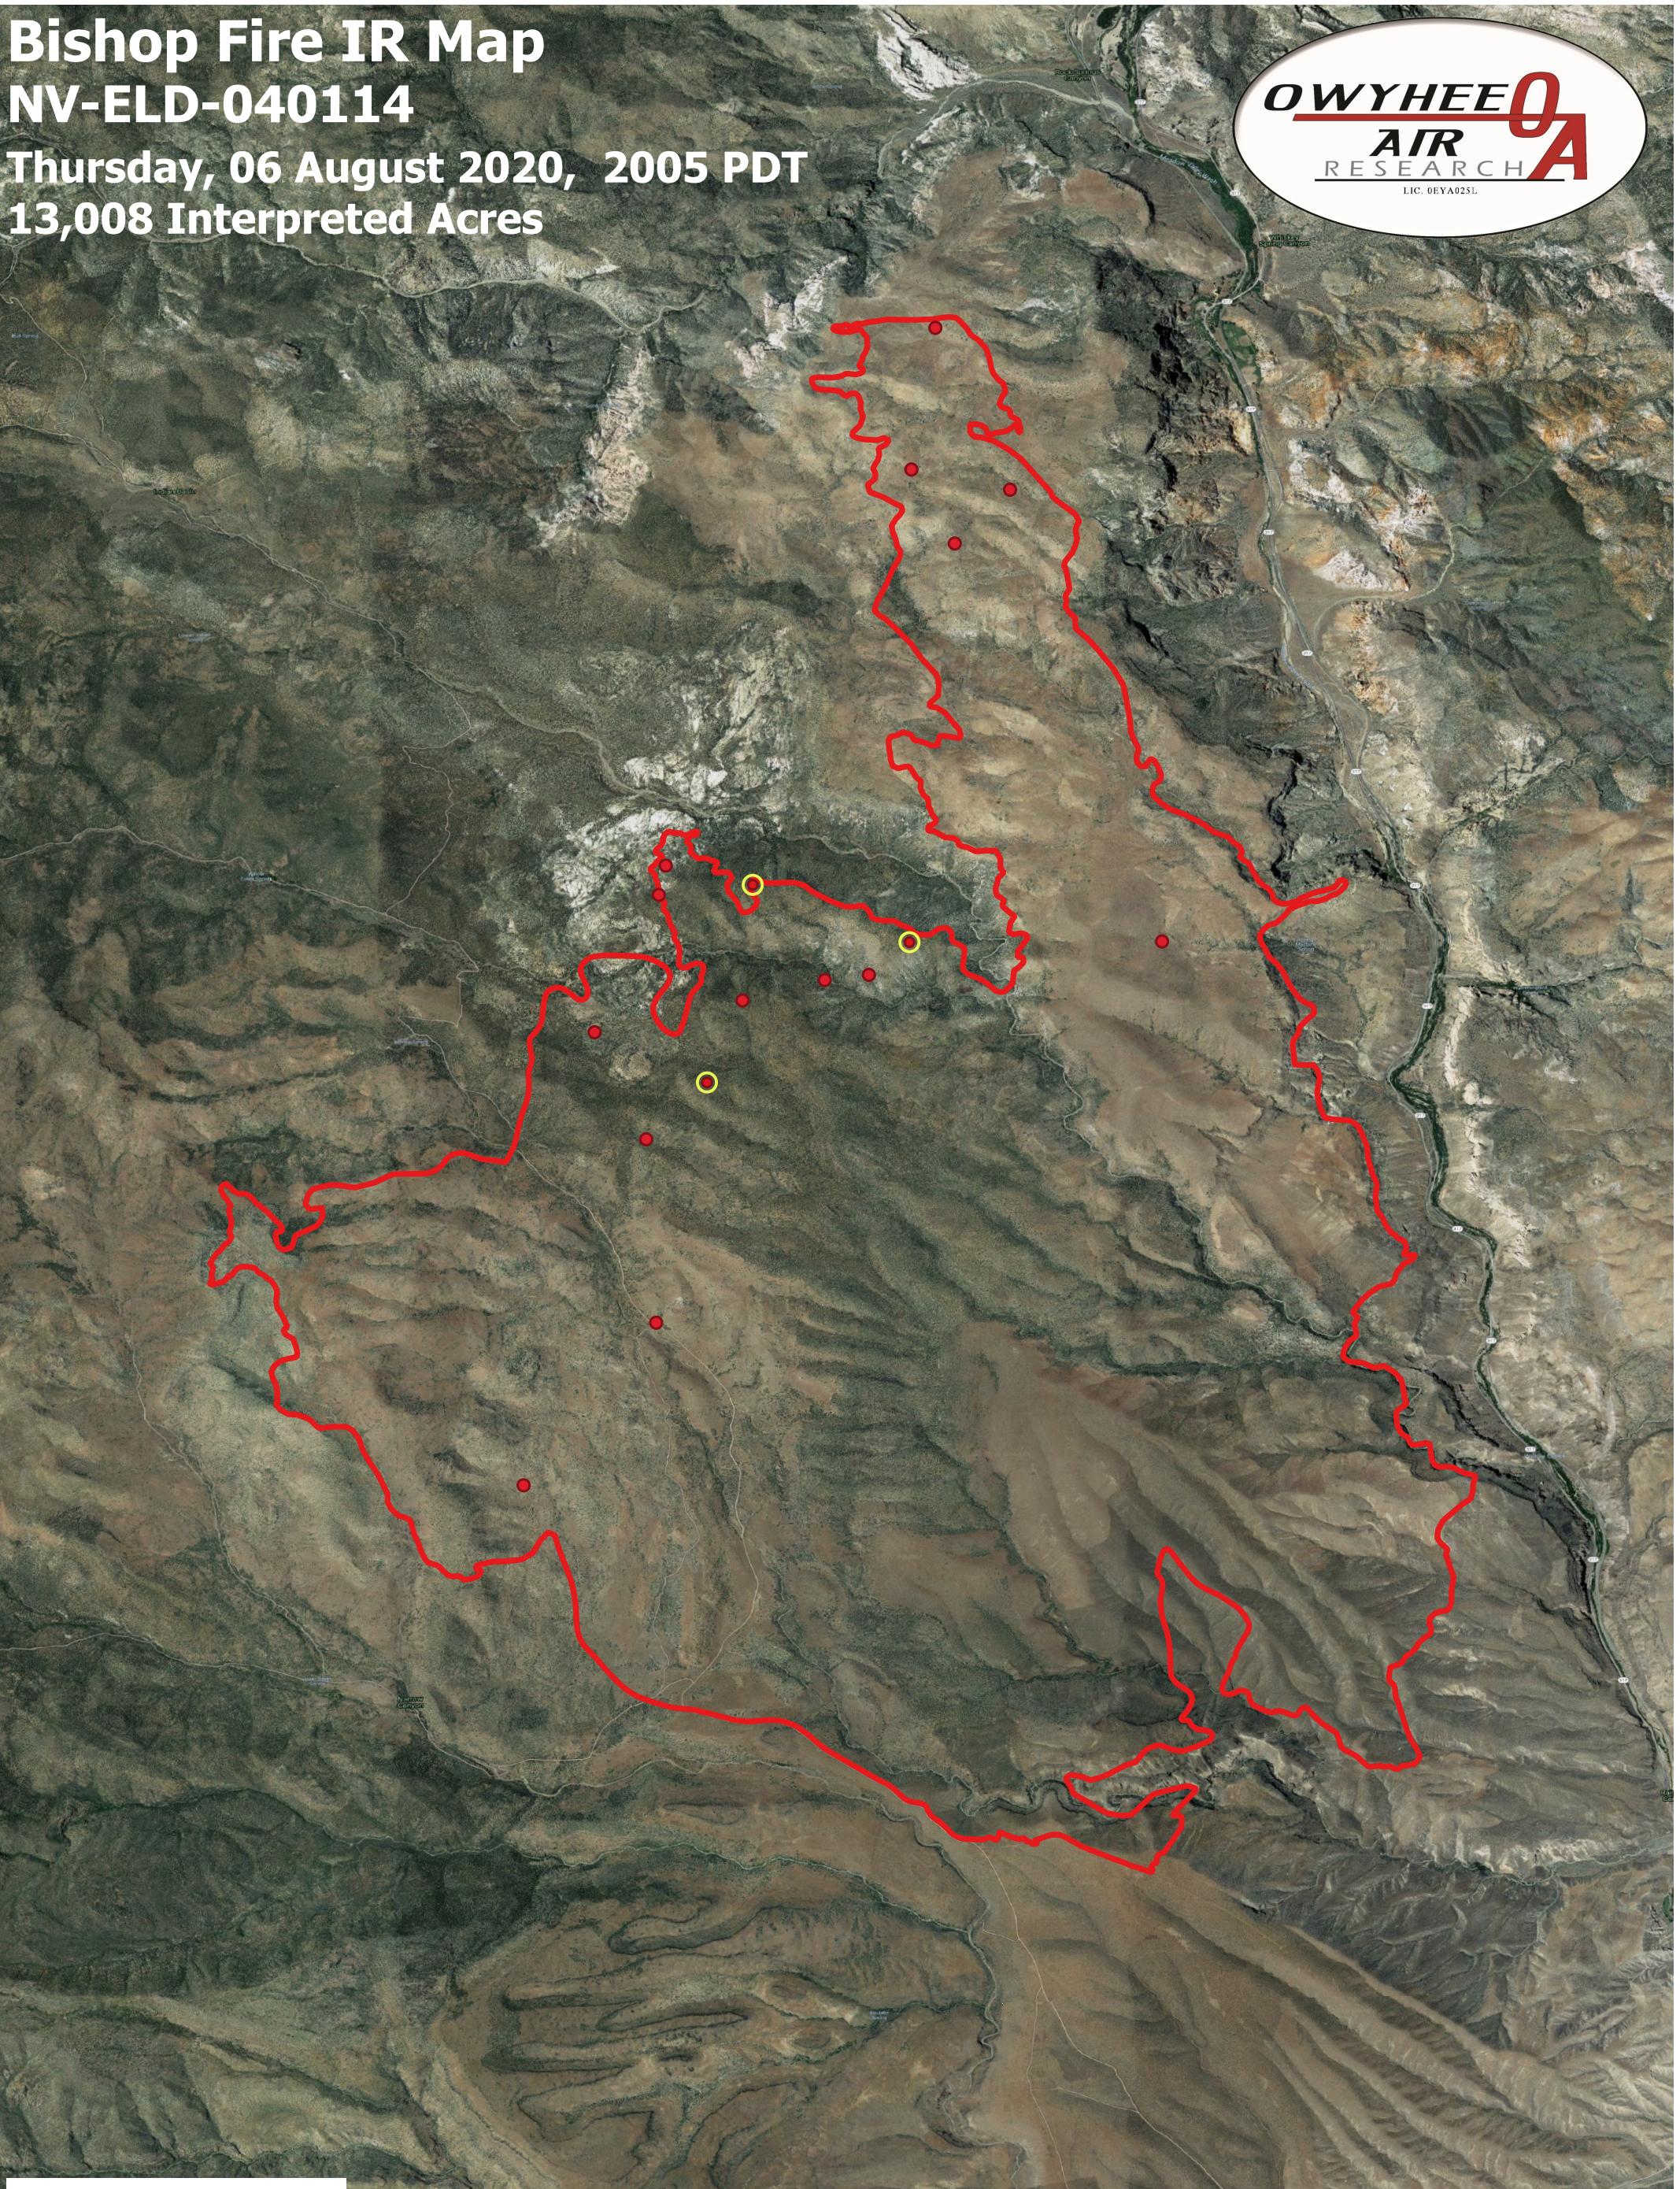

# Bishop Fire IR Map

## NV-ELD-040114

Thursday, 06 August 2020, 2005 PDT  
13,008 Interpreted Acres

### Legend

- IR Isolated Heat
- IR Hotspots
- IR Priority Hotspots
- Burn Perimeter

Scale: 1:30,000  
Projection: WGS 84  
Produced by Owyhee Air Research, Inc.  
IR Interpreter: C. Merriman  
fire@owyheear.com (208) 442-5405