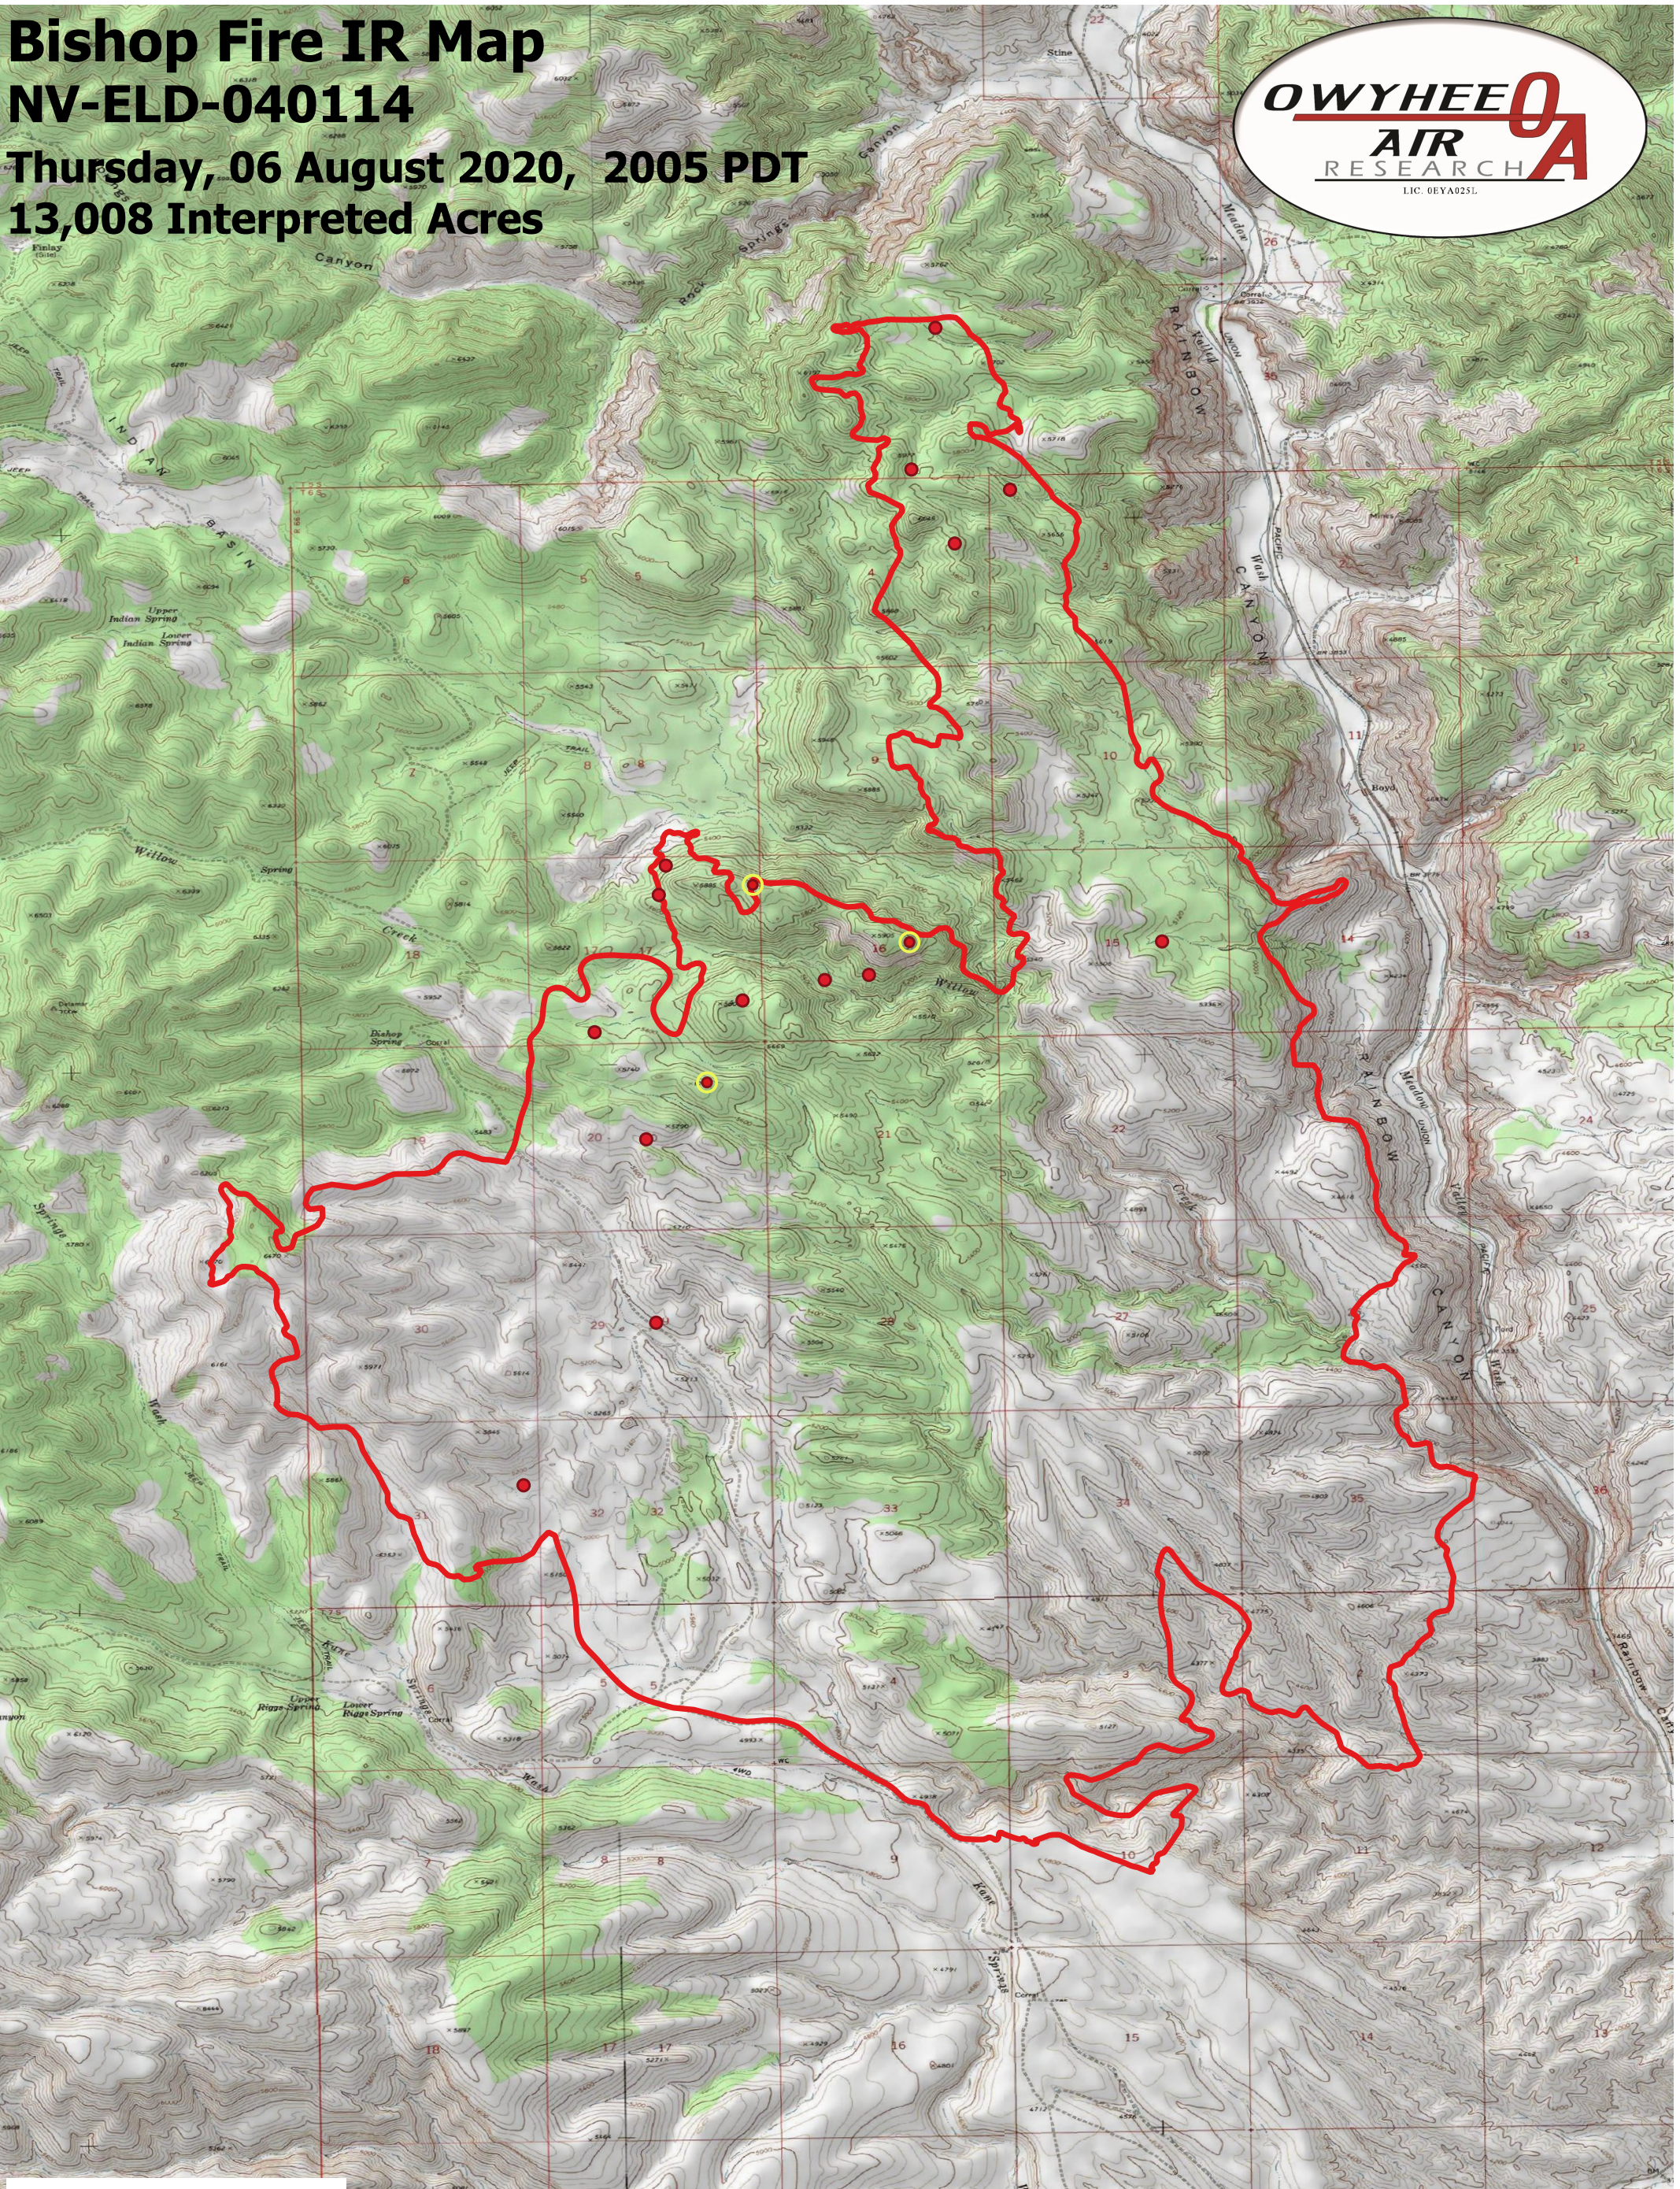

Bishop Fire IR Map

NV-ELD-040114

Thursday, 06 August 2020, 2005 PDT

13,008 Interpreted Acres

Legend

- IR Isolated Heat
- IR Hotspots
- IR Priority Hotspots
- Burn Perimeter

Scale: 1:30,000
Projection: WGS 84
Produced by Owyhee Air Research, Inc.
IR Interpreter: C. Merriman
fire@owyheear.com (208) 442-5405