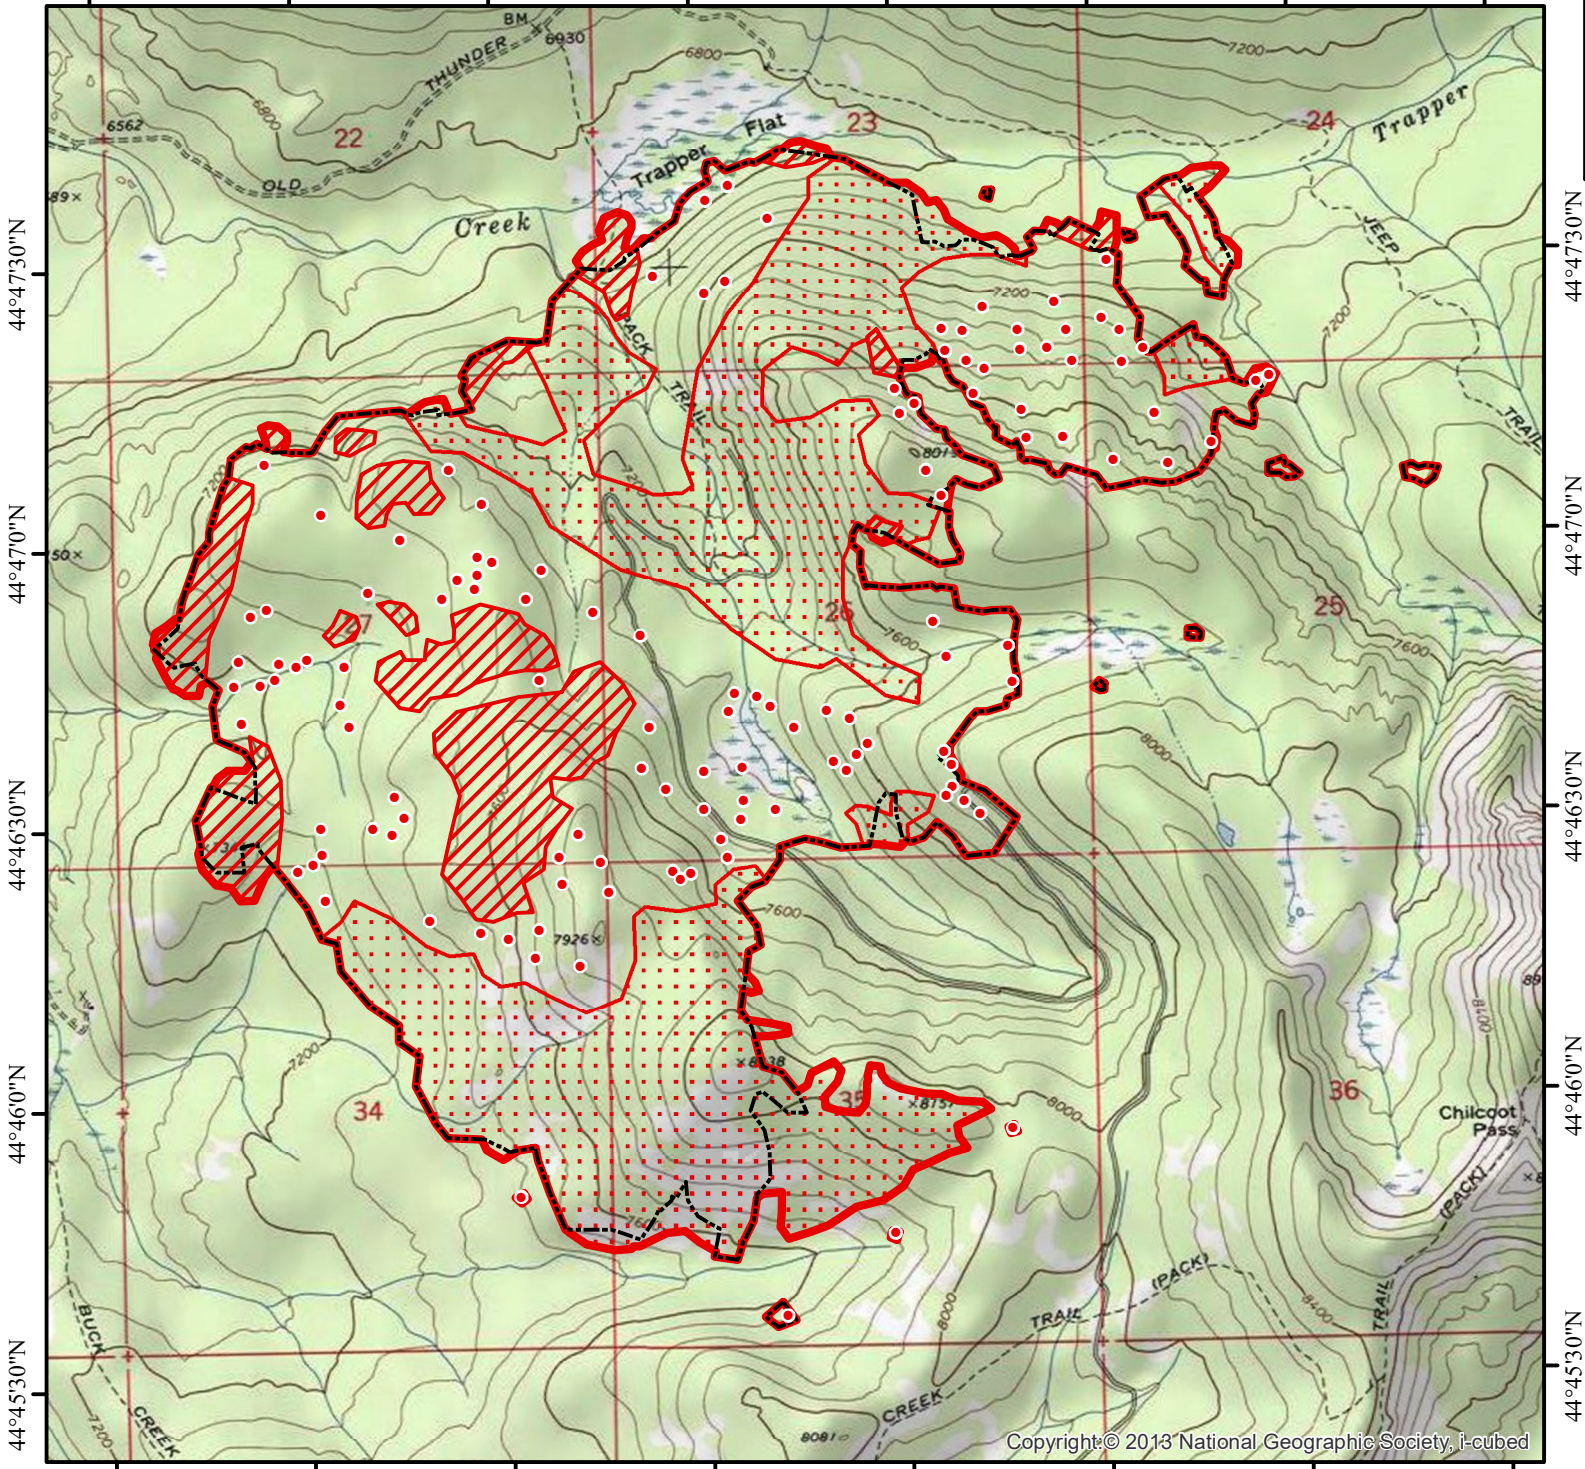

115°29'0"W 115°28'30"W 115°28'0"W 115°27'30"W 115°27'0"W 115°26'30"W 115°26'0"W 115°25'30"W

INFRARED MAP  
BUCK  
ID-BOF-000714  
Interpreted (IR) Acres: 1,740  
September 3, 2020 @ 0134 MDT

44°47'30"N  
44°47'0"N  
44°46'30"N  
44°46'0"N  
44°45'30"N

- Isolated Heat
- Previous Heat Perimeter
- Heat Perimeter
- Intense Heat
- Scattered Heat

0 0.125 0.25 0.5 Miles

115°29'0"W 115°28'30"W 115°28'0"W 115°27'30"W 115°27'0"W 115°26'30"W 115°26'0"W 115°25'30"W

Copyright © 2013 National Geographic Society, i-cubed

IRIN: Cheron Ferland  
Taos, NM  
Nad 83 UTM Zone 11