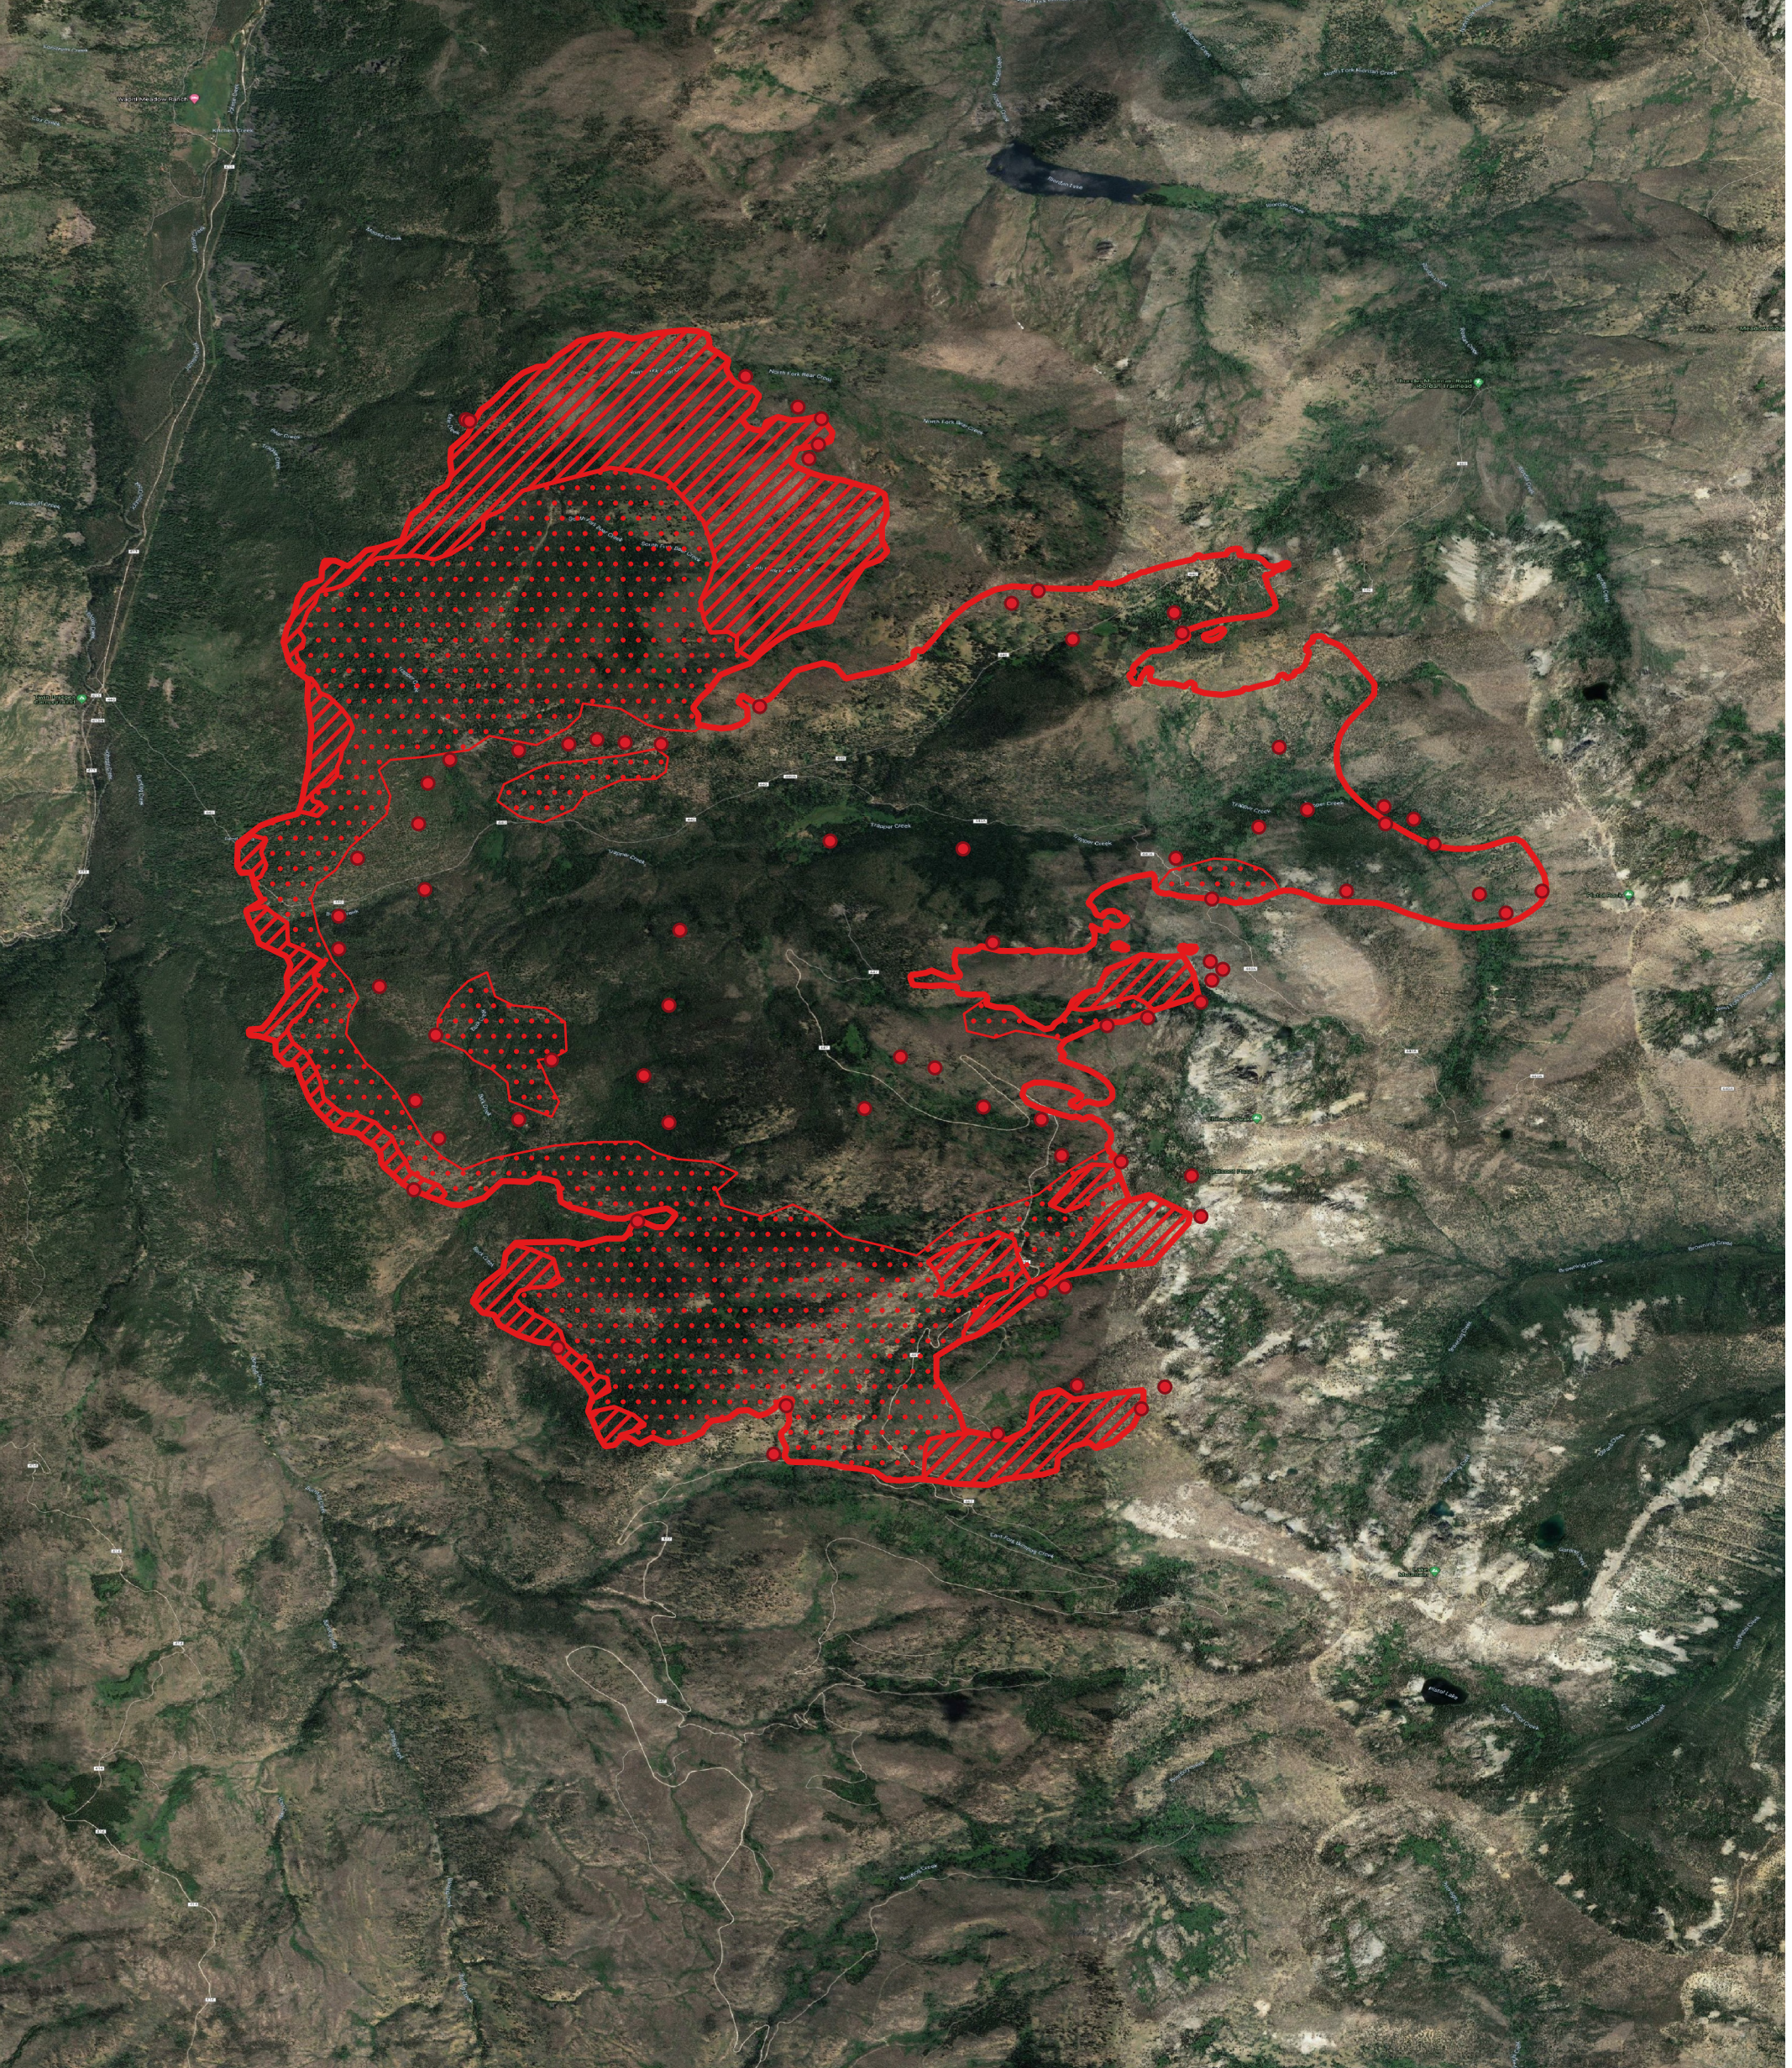

Buck Fire IR Map

ID-BOF-000714

Sunday, 13 September 2020, 2215 MDT

12,049 Interpreted Acres

Legend

- IR Isolated Heat
- ▭ Burn Perimeter
- ▨ IR Intense Heat
- ⋯ IR Scattered Heat

Scale: 1:30,000

Projection: WGS 84