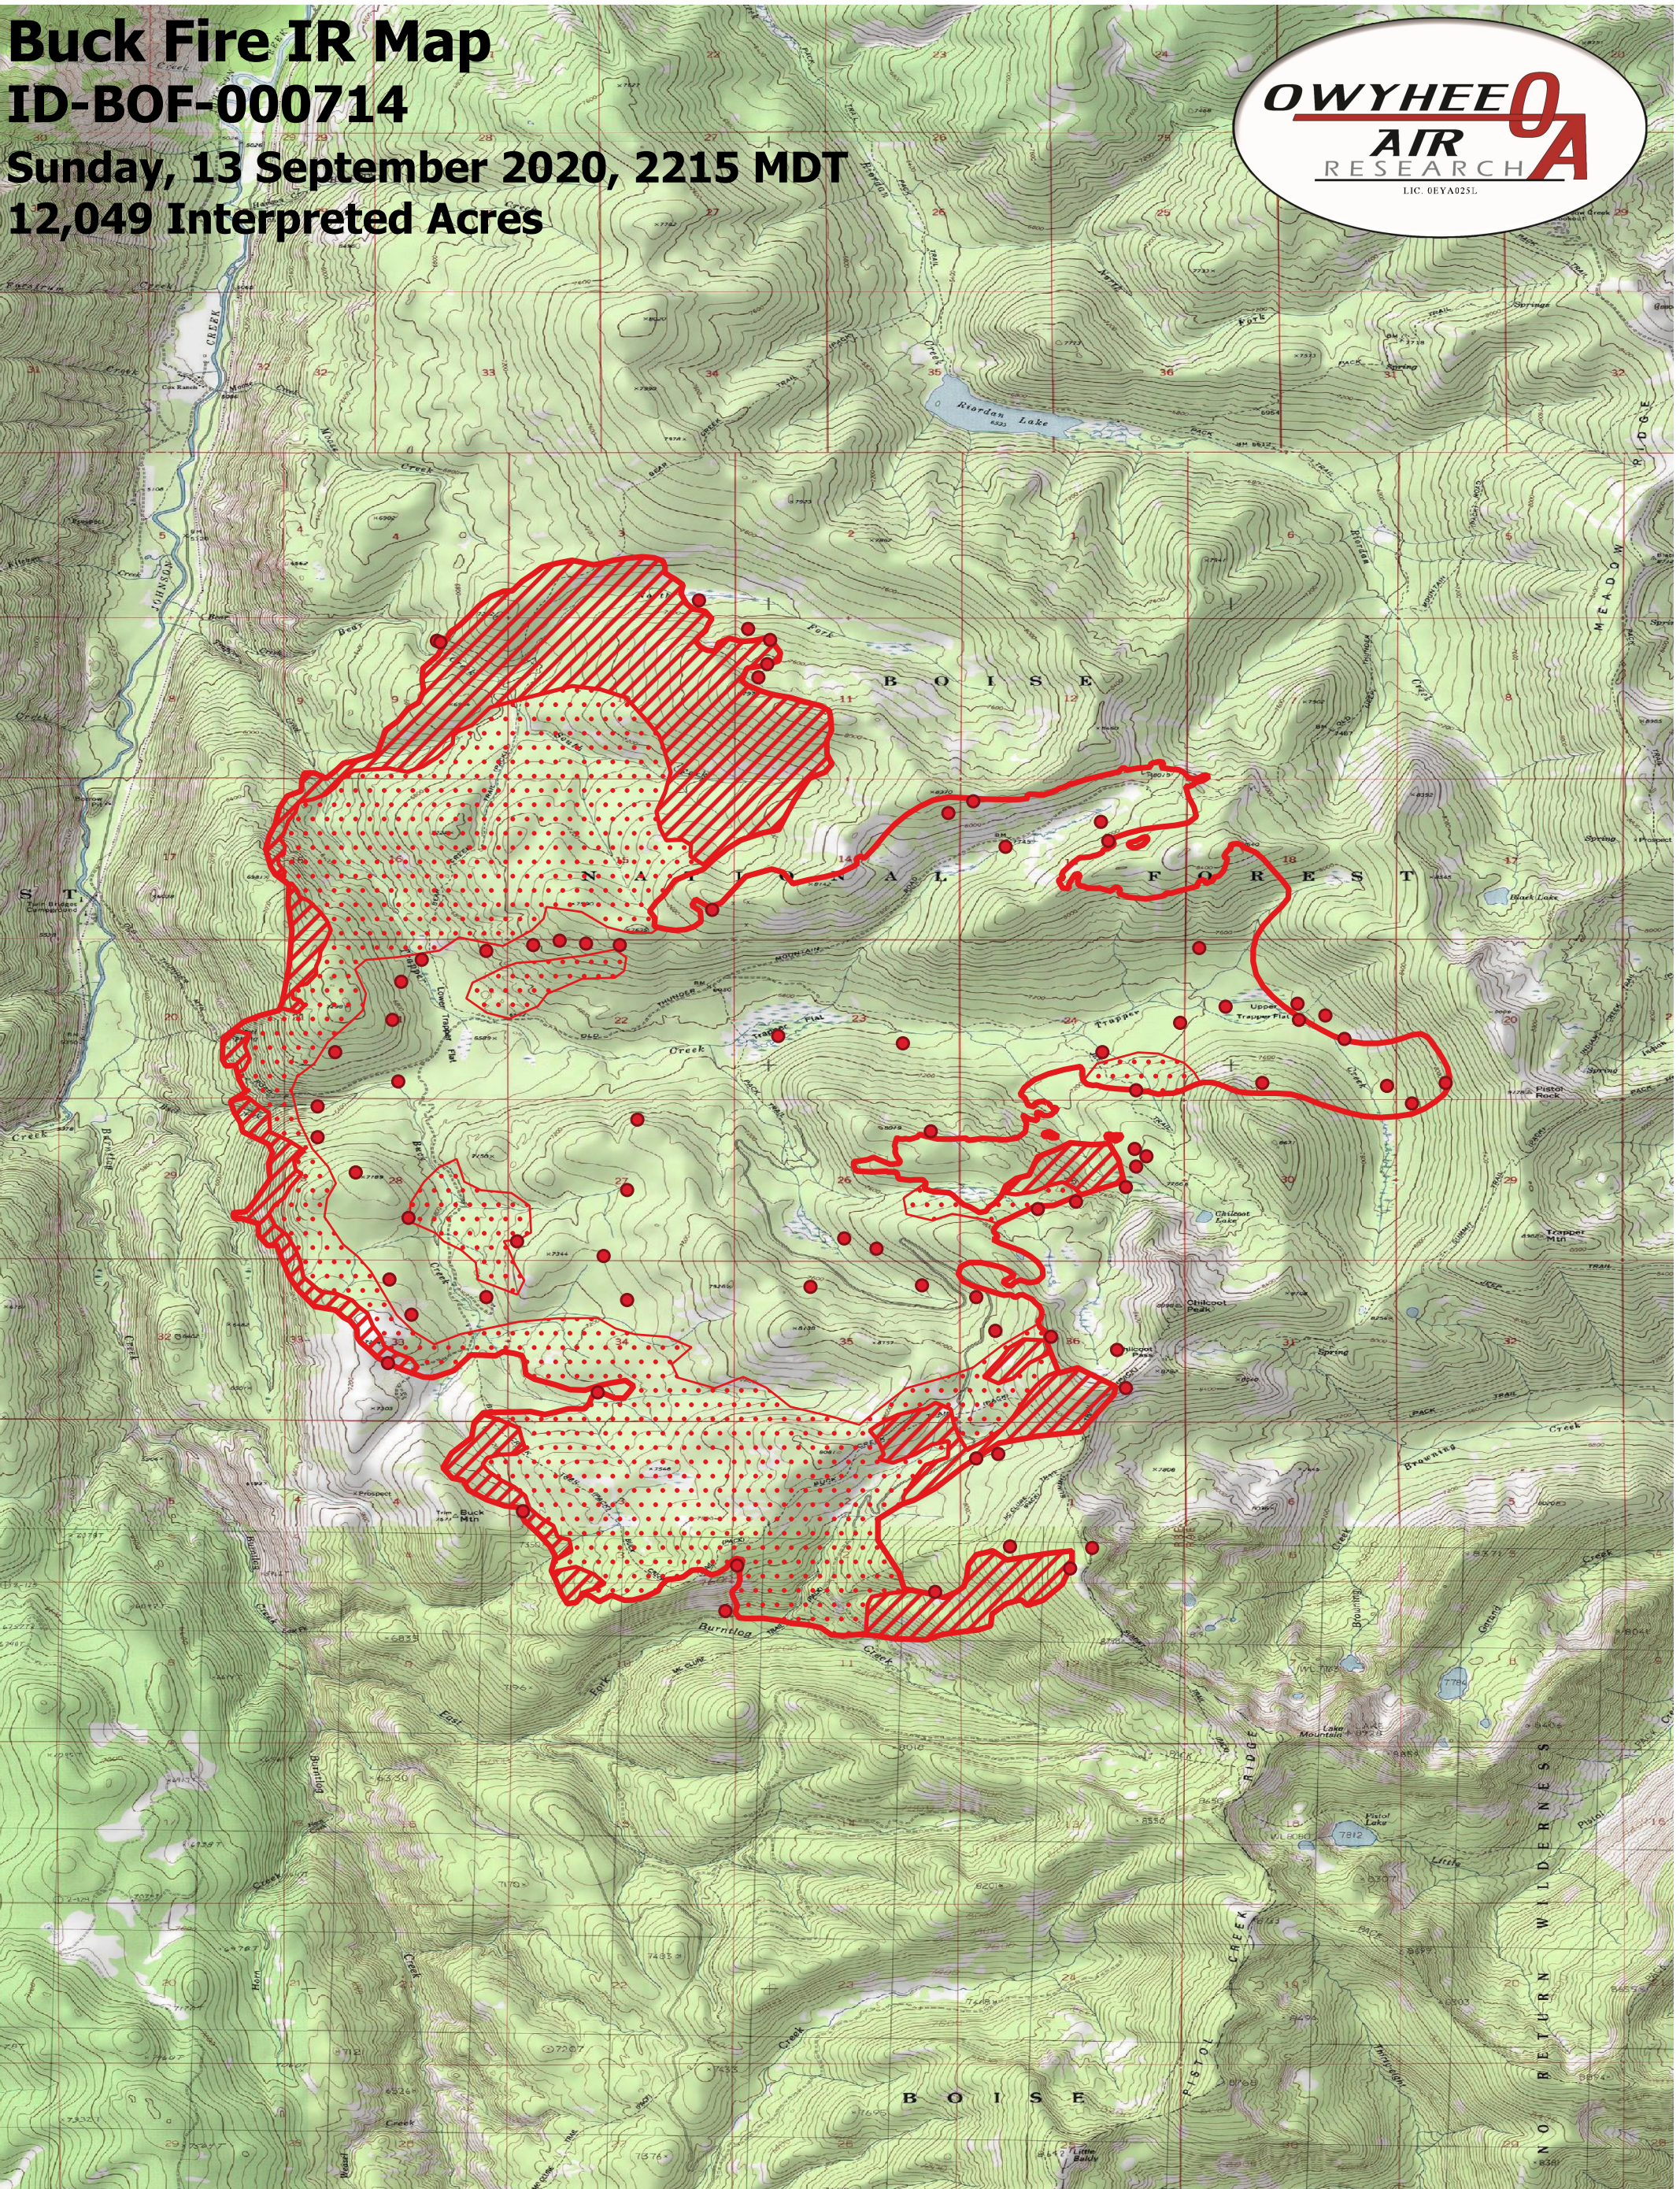

Buck Fire IR Map

ID-BOF-000714

Sunday, 13 September 2020, 2215 MDT

12,049 Interpreted Acres

Legend

- IR Isolated Heat
- ▭ Burn Perimeter
- ▨ IR Intense Heat
- IR Scattered Heat

Scale: 1:30,000

Projection: WGS 84