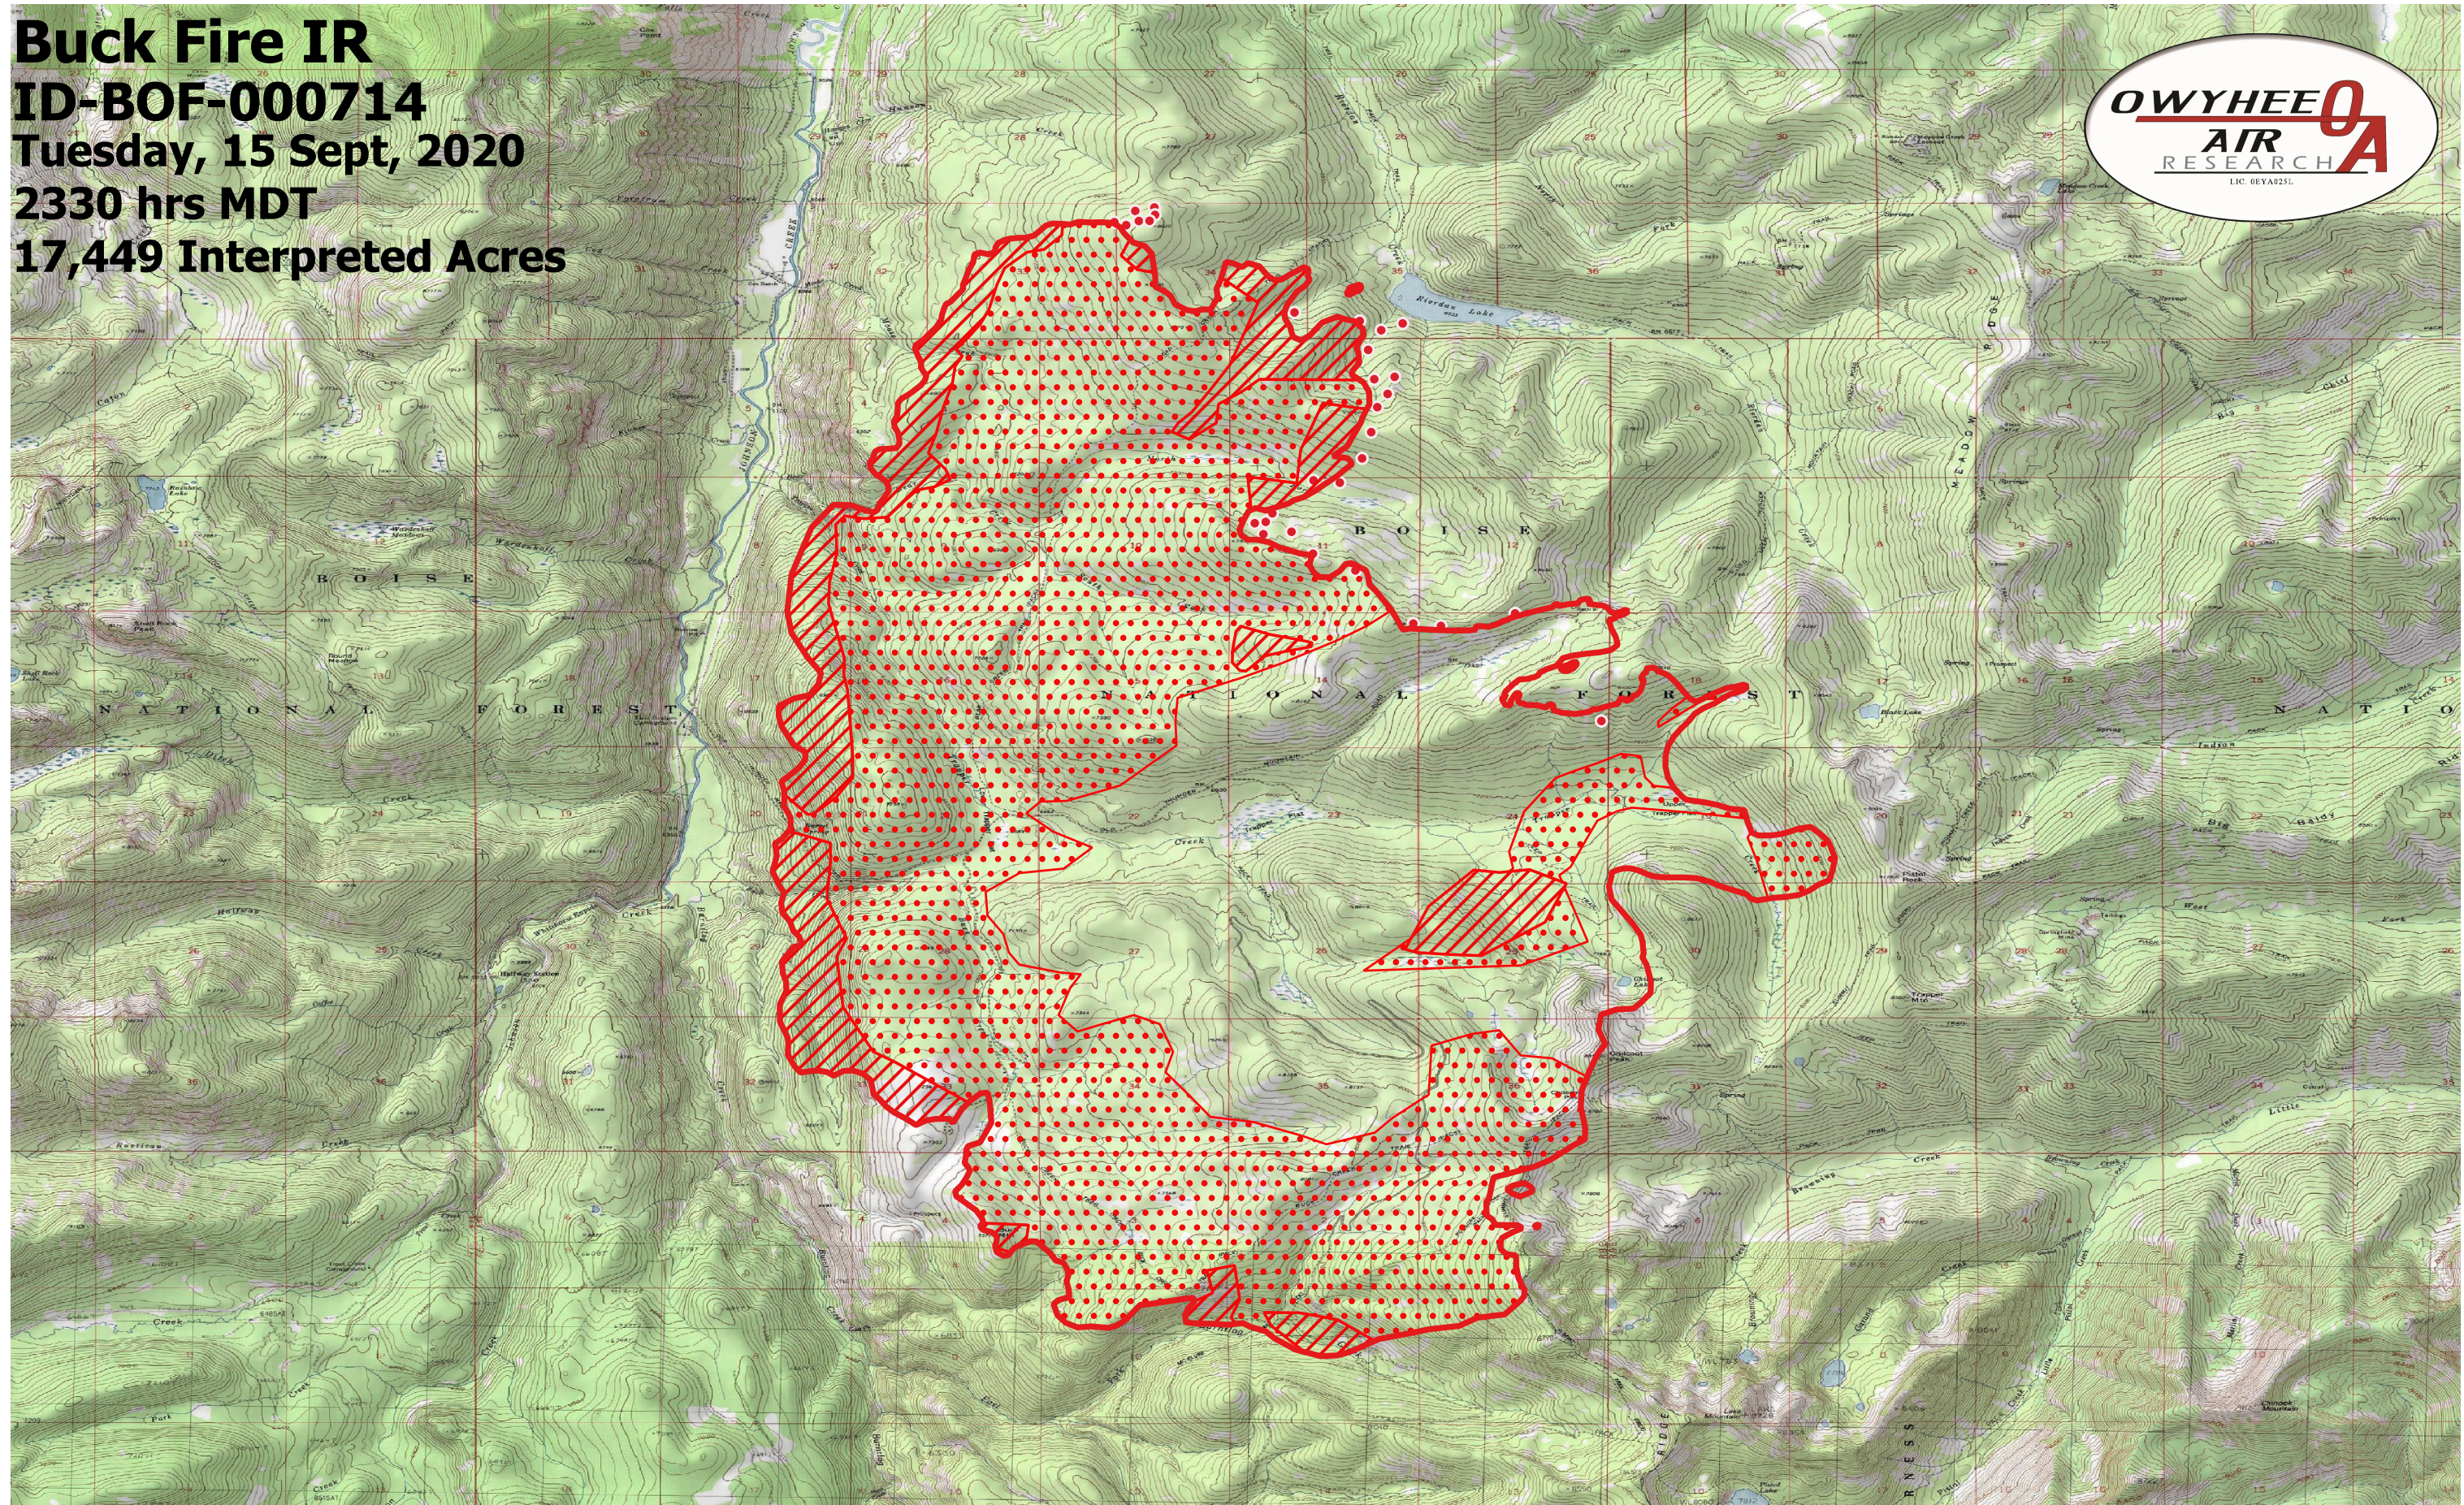

**Buck Fire IR**  
**ID-BOF-000714**  
**Tuesday, 15 Sept, 2020**  
**2330 hrs MDT**  
**17,449 Interpreted Acres**

**Legend**

-  Burn Perimeter
-  Intense Heat
-  Scattered Heat
-  Isolated Heat

Scale: 1:63,000

Projection: WGS 84

Produced by Owyhee Air Research, Inc.

IR Interpreter: C. Merriman

fire@owyheear.com (208) 442-5405