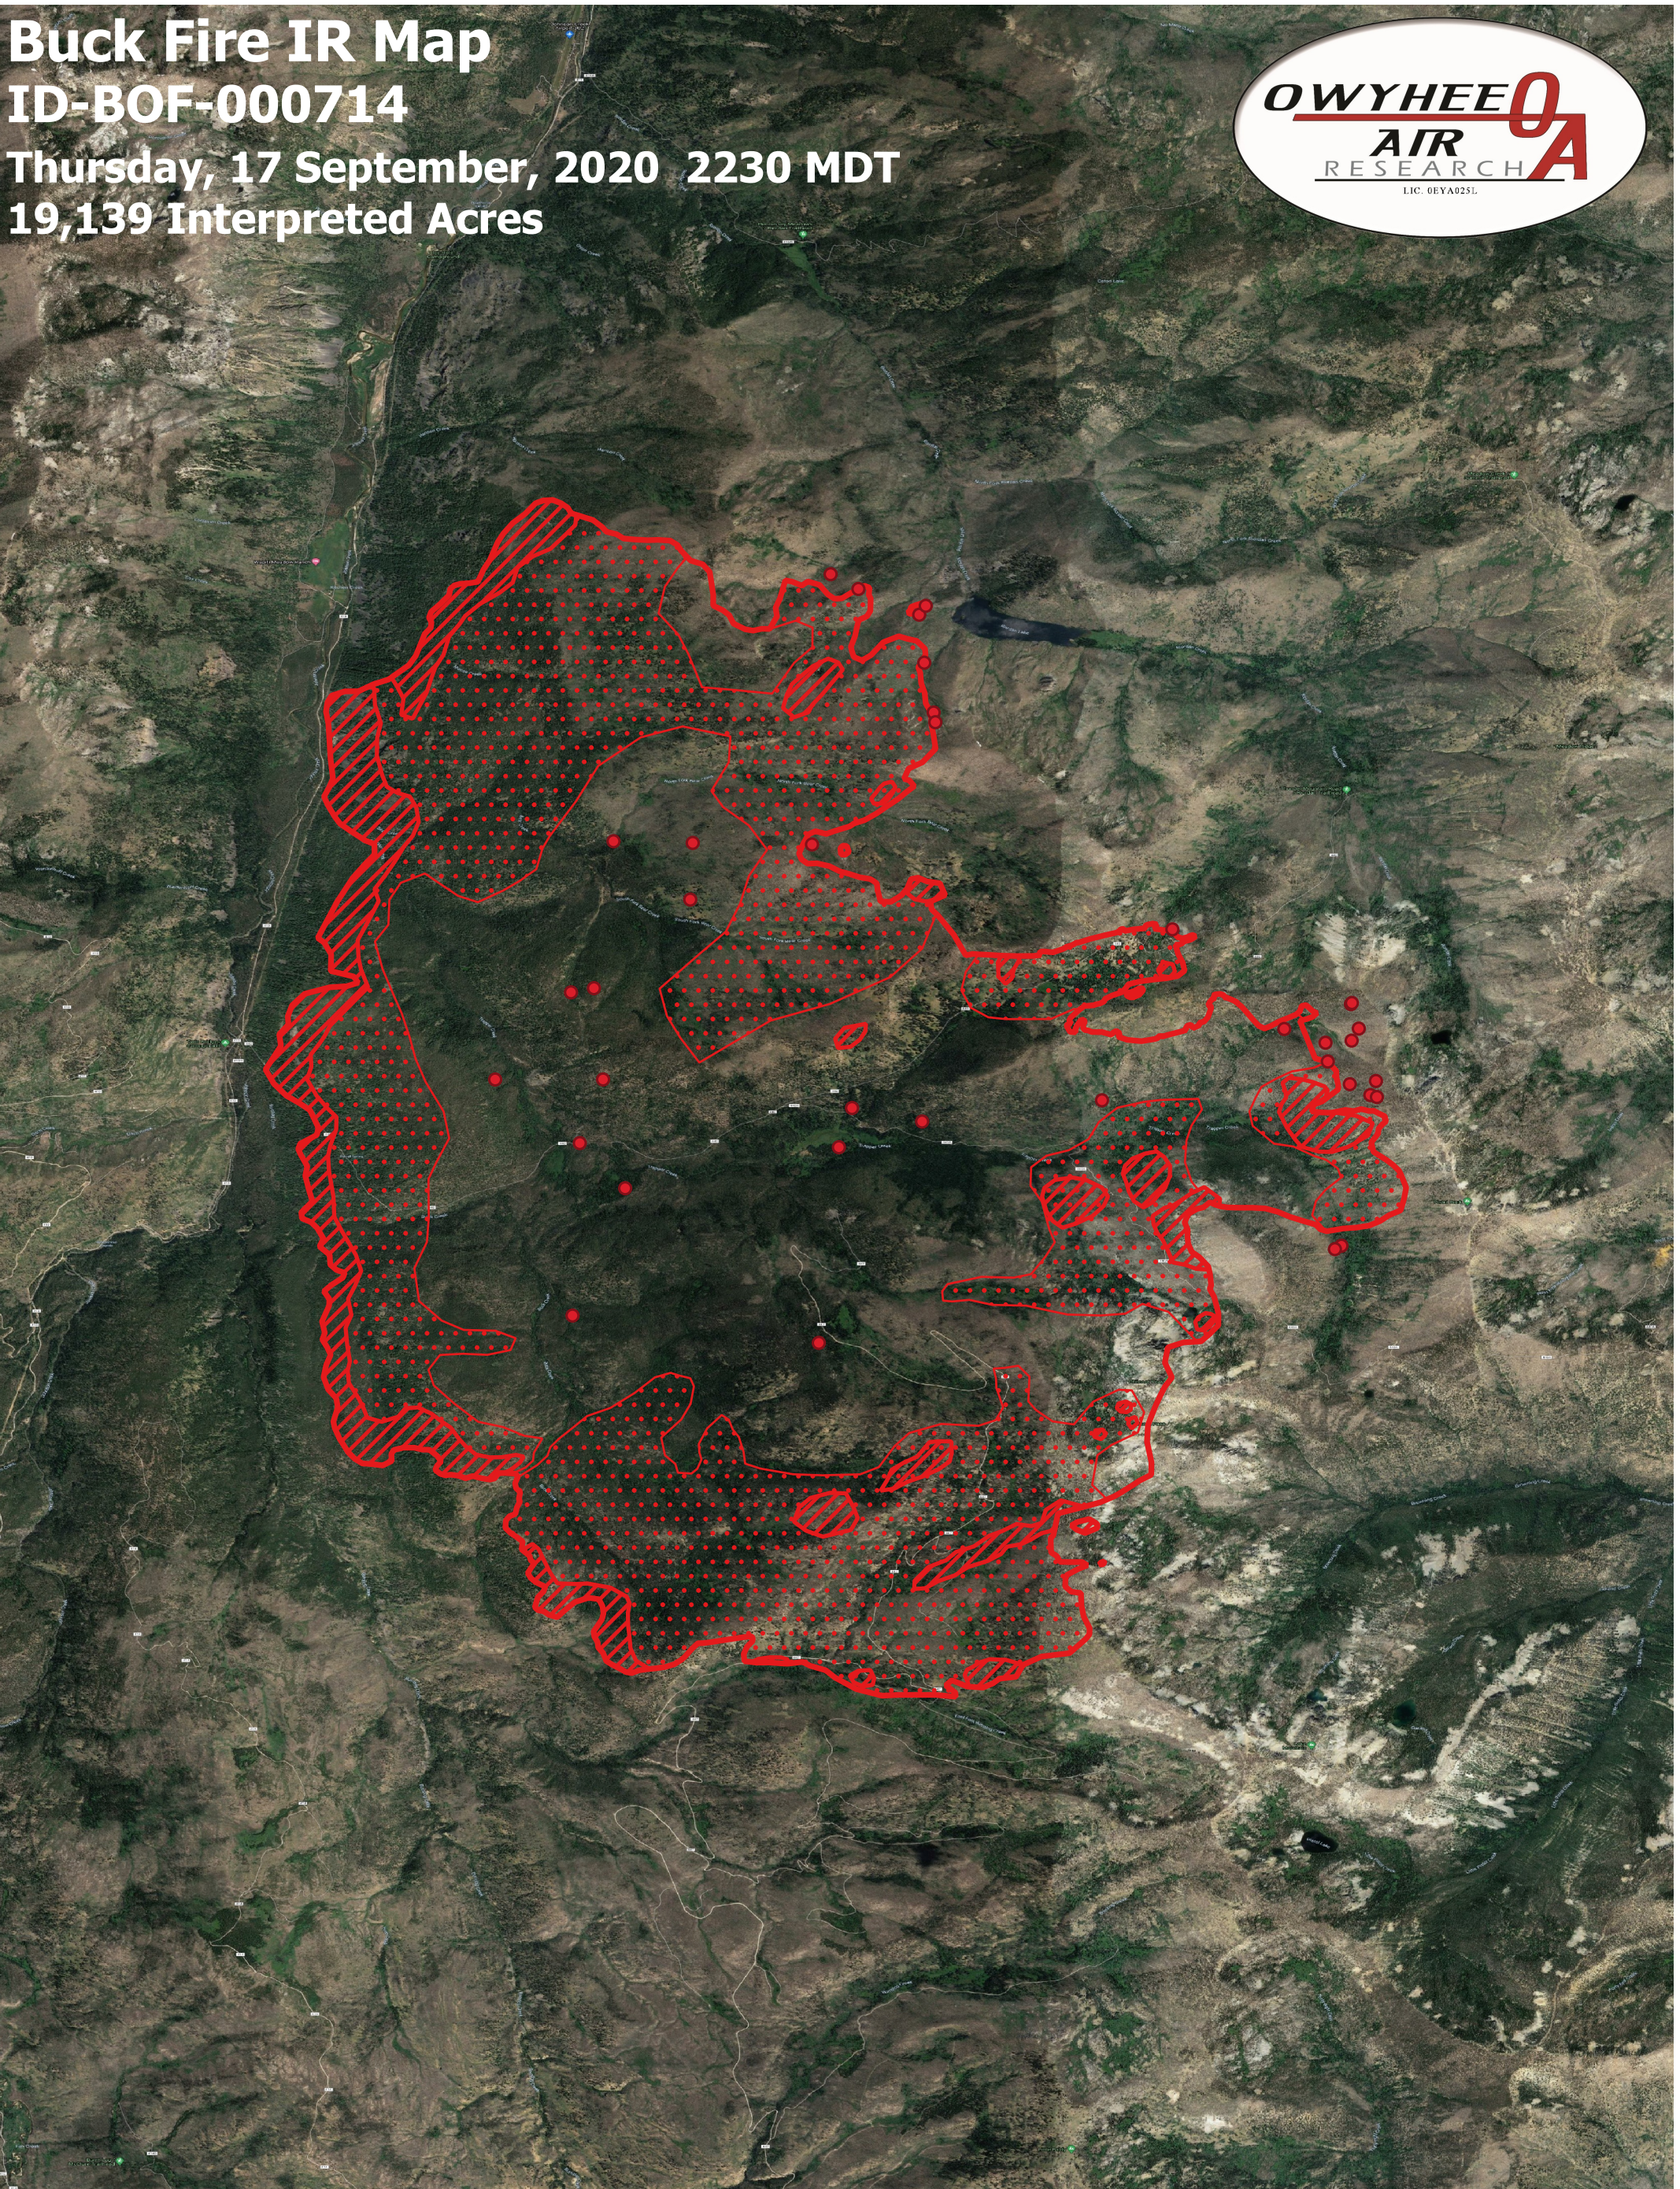

Buck Fire IR Map

ID-BOF-000714

Thursday, 17 September, 2020 2230 MDT

19,139 Interpreted Acres

Legend

- IR Isolated Heat
- ▭ Burn Perimeter
- ▨ IR Intense Heat
- IR Scattered Heat

Scale: 1:35,000

Projection: WGS 84