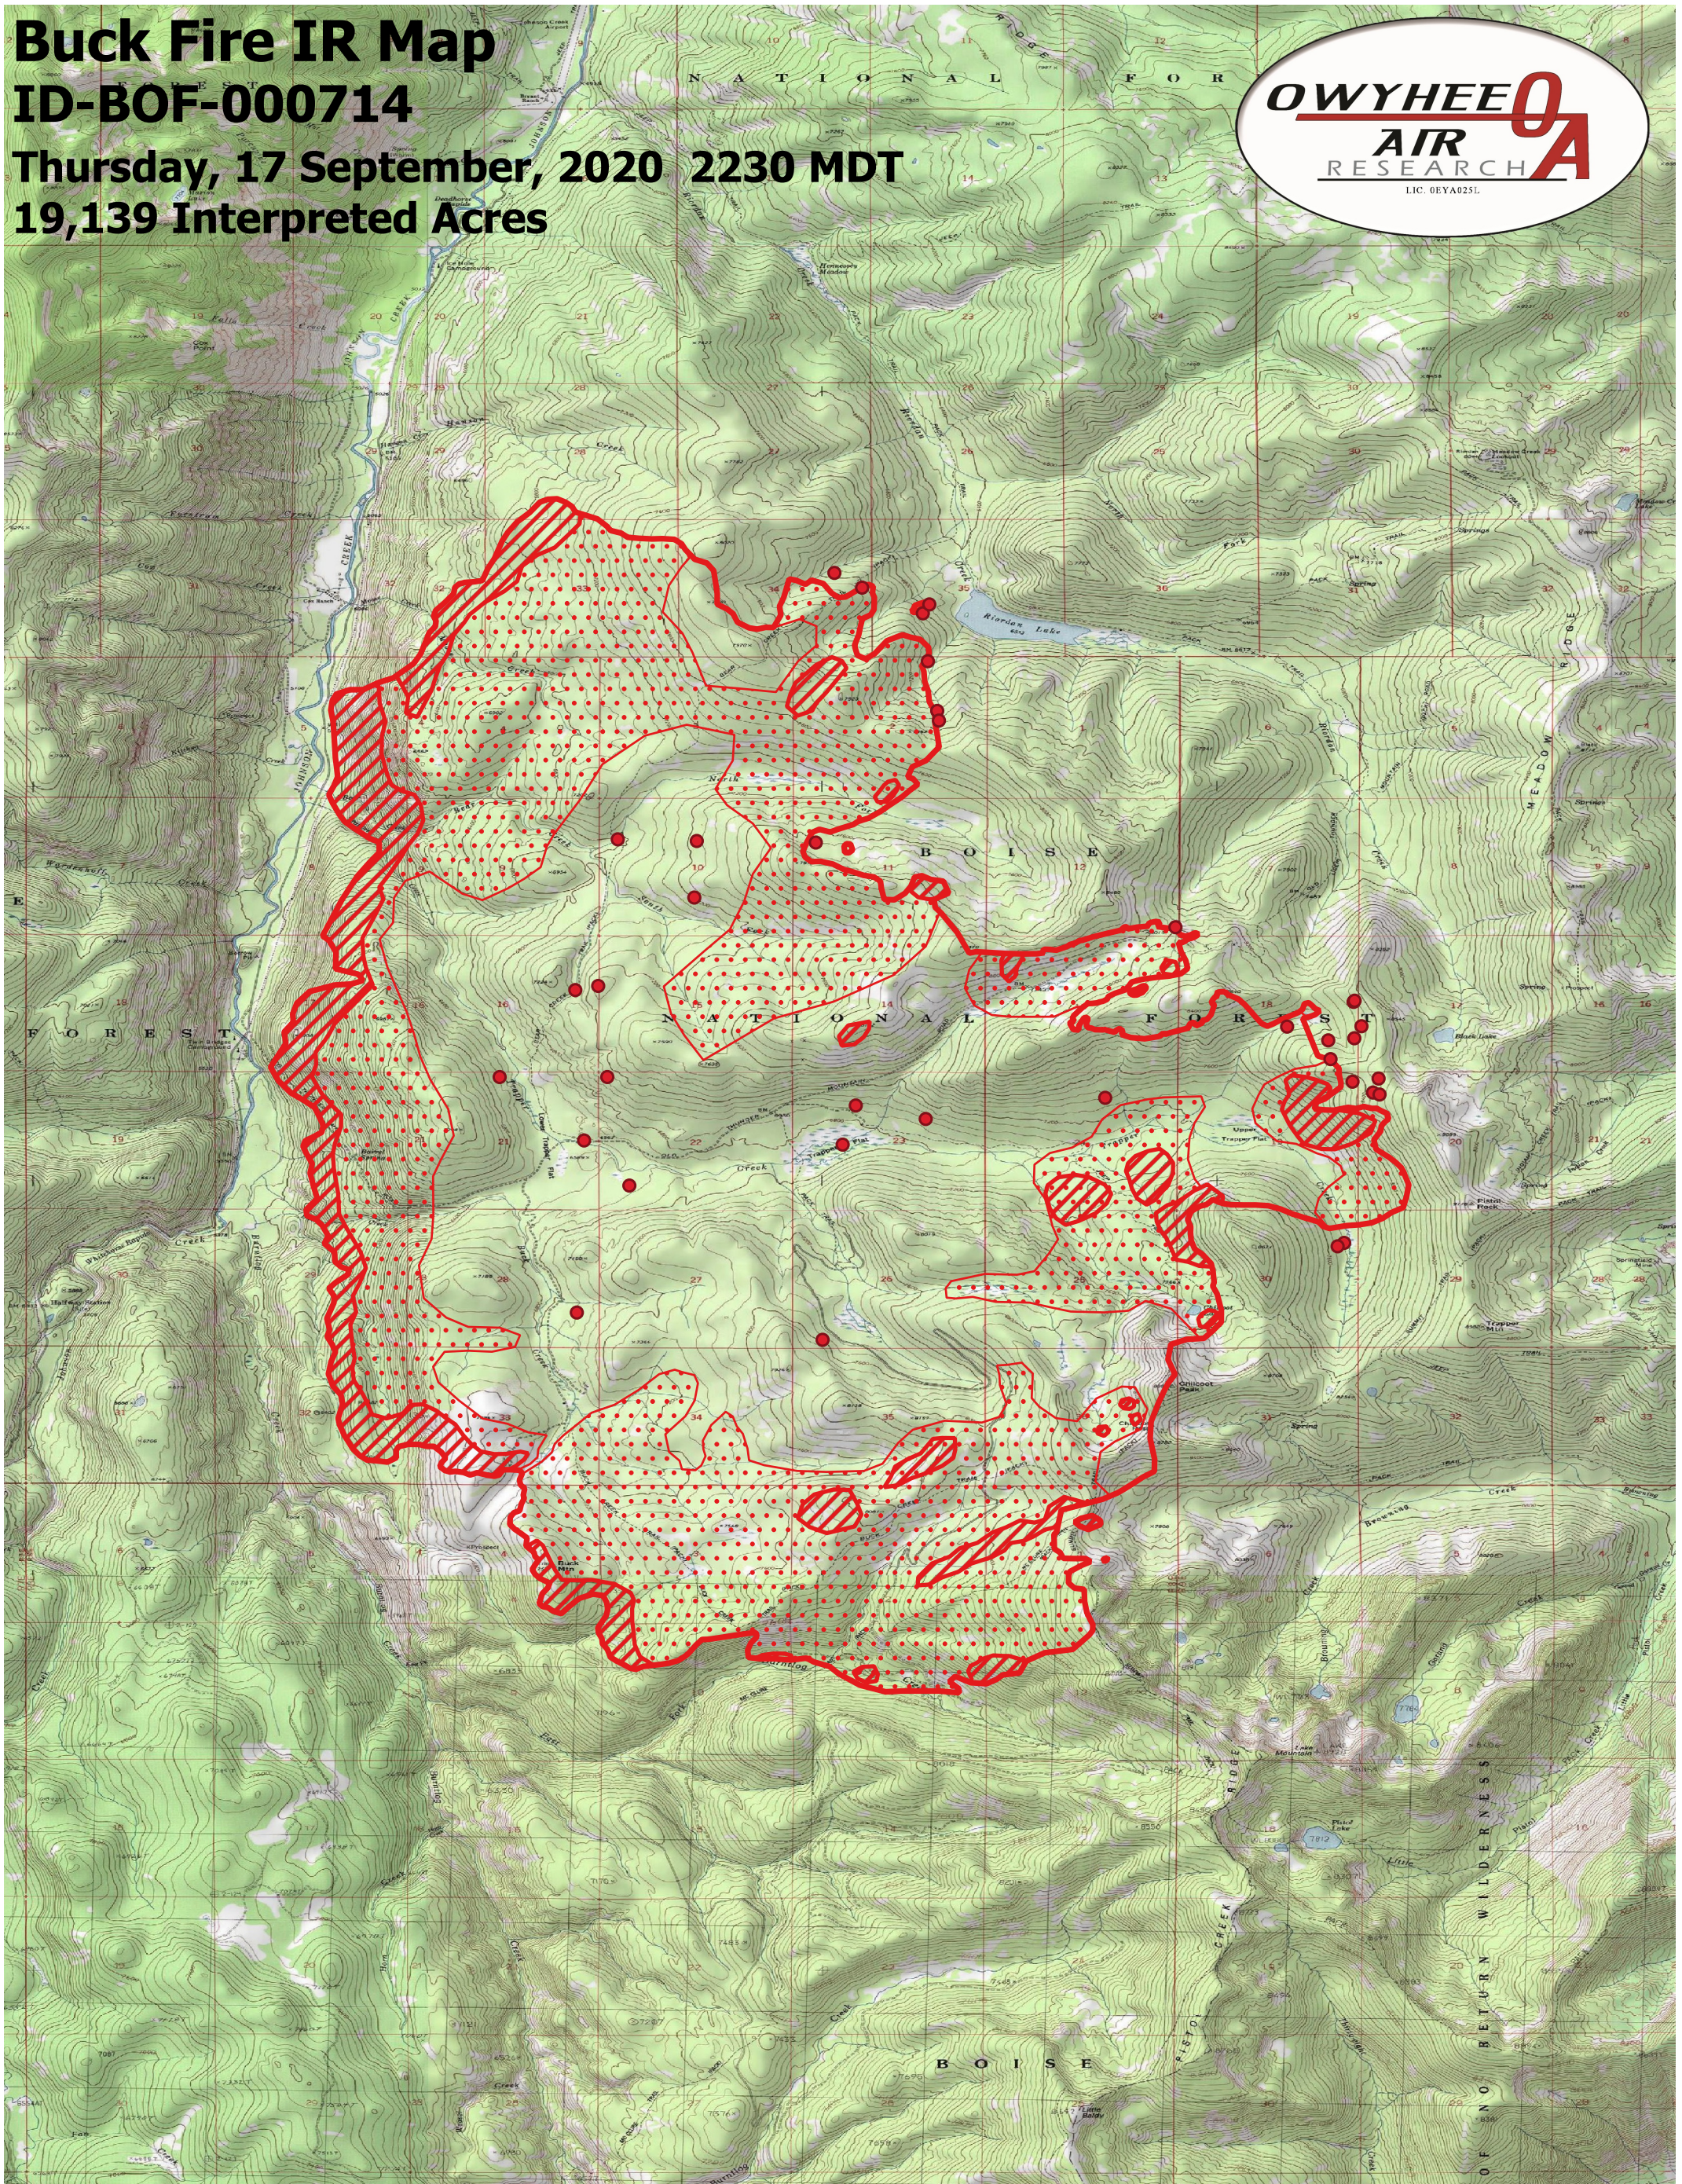

Buck Fire IR Map

ID-BOF-000714

Thursday, 17 September, 2020 2230 MDT

19,139 Interpreted Acres

Legend

- IR Isolated Heat
- Burn Perimeter
- ▨ IR Intense Heat
- ⋯ IR Scattered Heat

Scale: 1:35,000

Projection: WGS 84