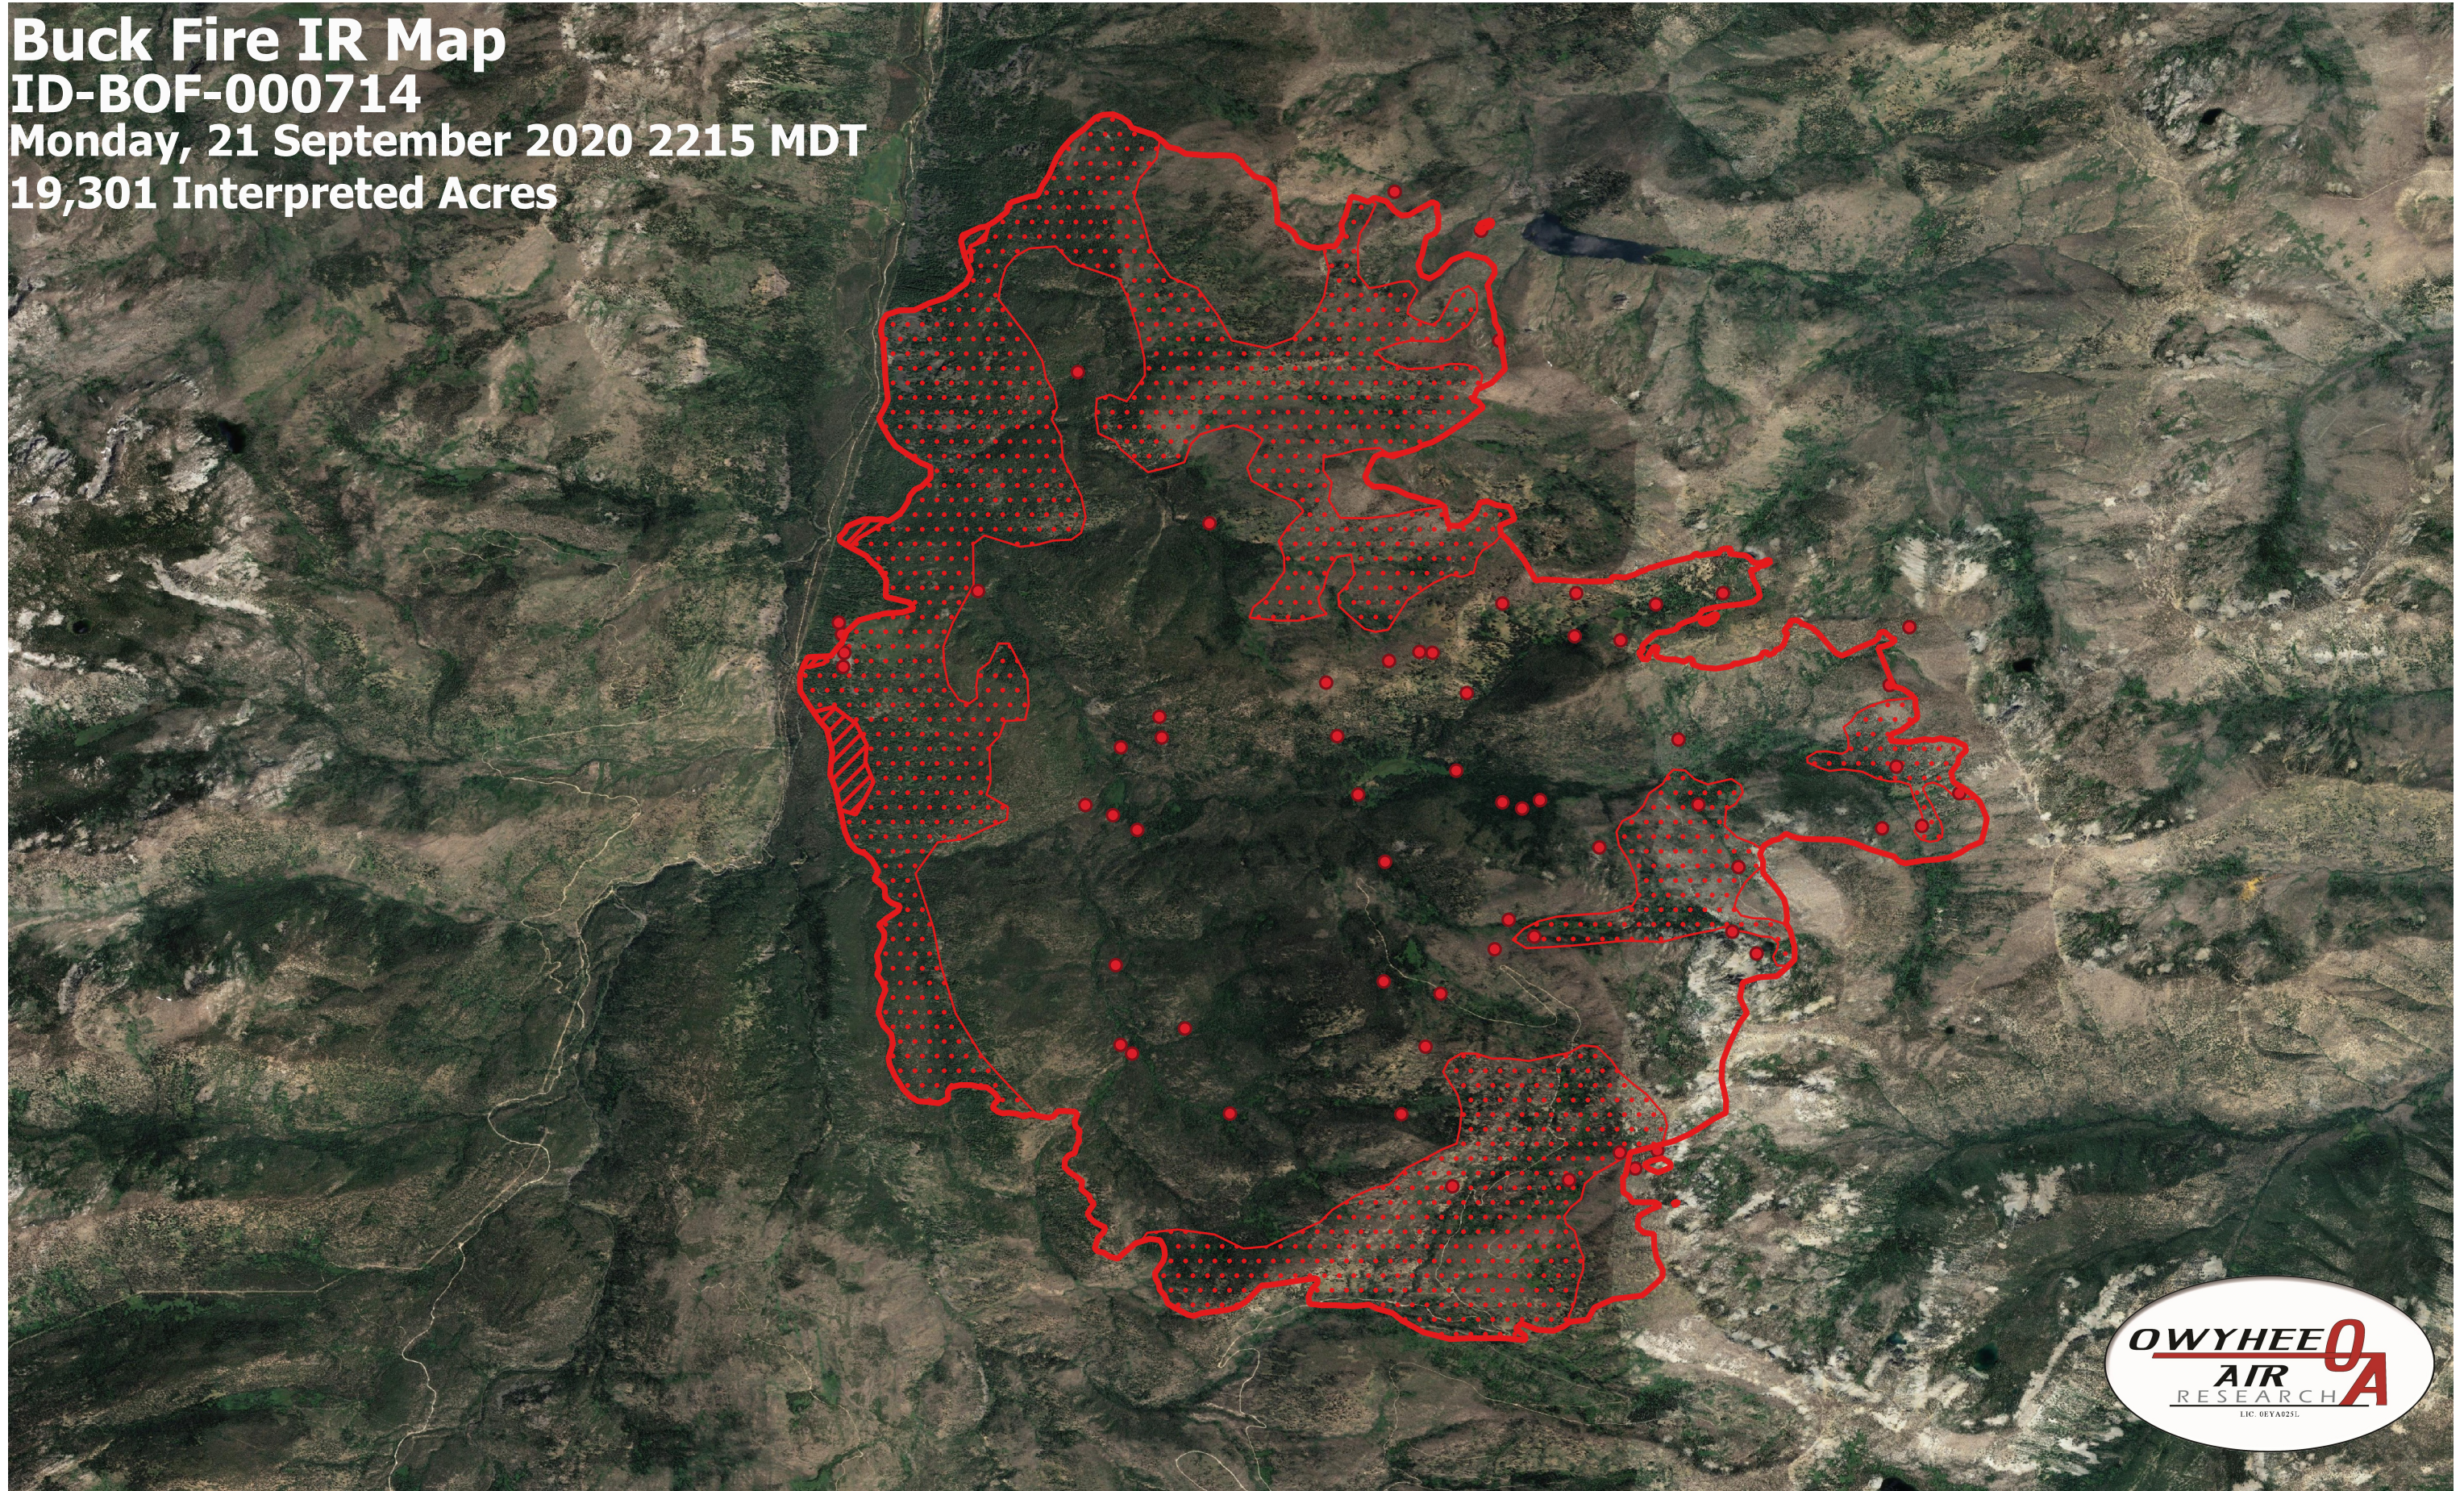

Buck Fire IR Map
ID-BOF-000714
Monday, 21 September 2020 2215 MDT
19,301 Interpreted Acres

Legend

- IR Isolated Heat
- ▭ IR Burn Perimeter
- ▨ IR Intense Heat
- ⋯ IR Scattered Heat

Scale: 1:35,000
Projection: WGS 84
Produced by Owyhee Air Research, Inc.
IR Interpreter: C. Merriman
fire@owyheear.com (208) 442-5405