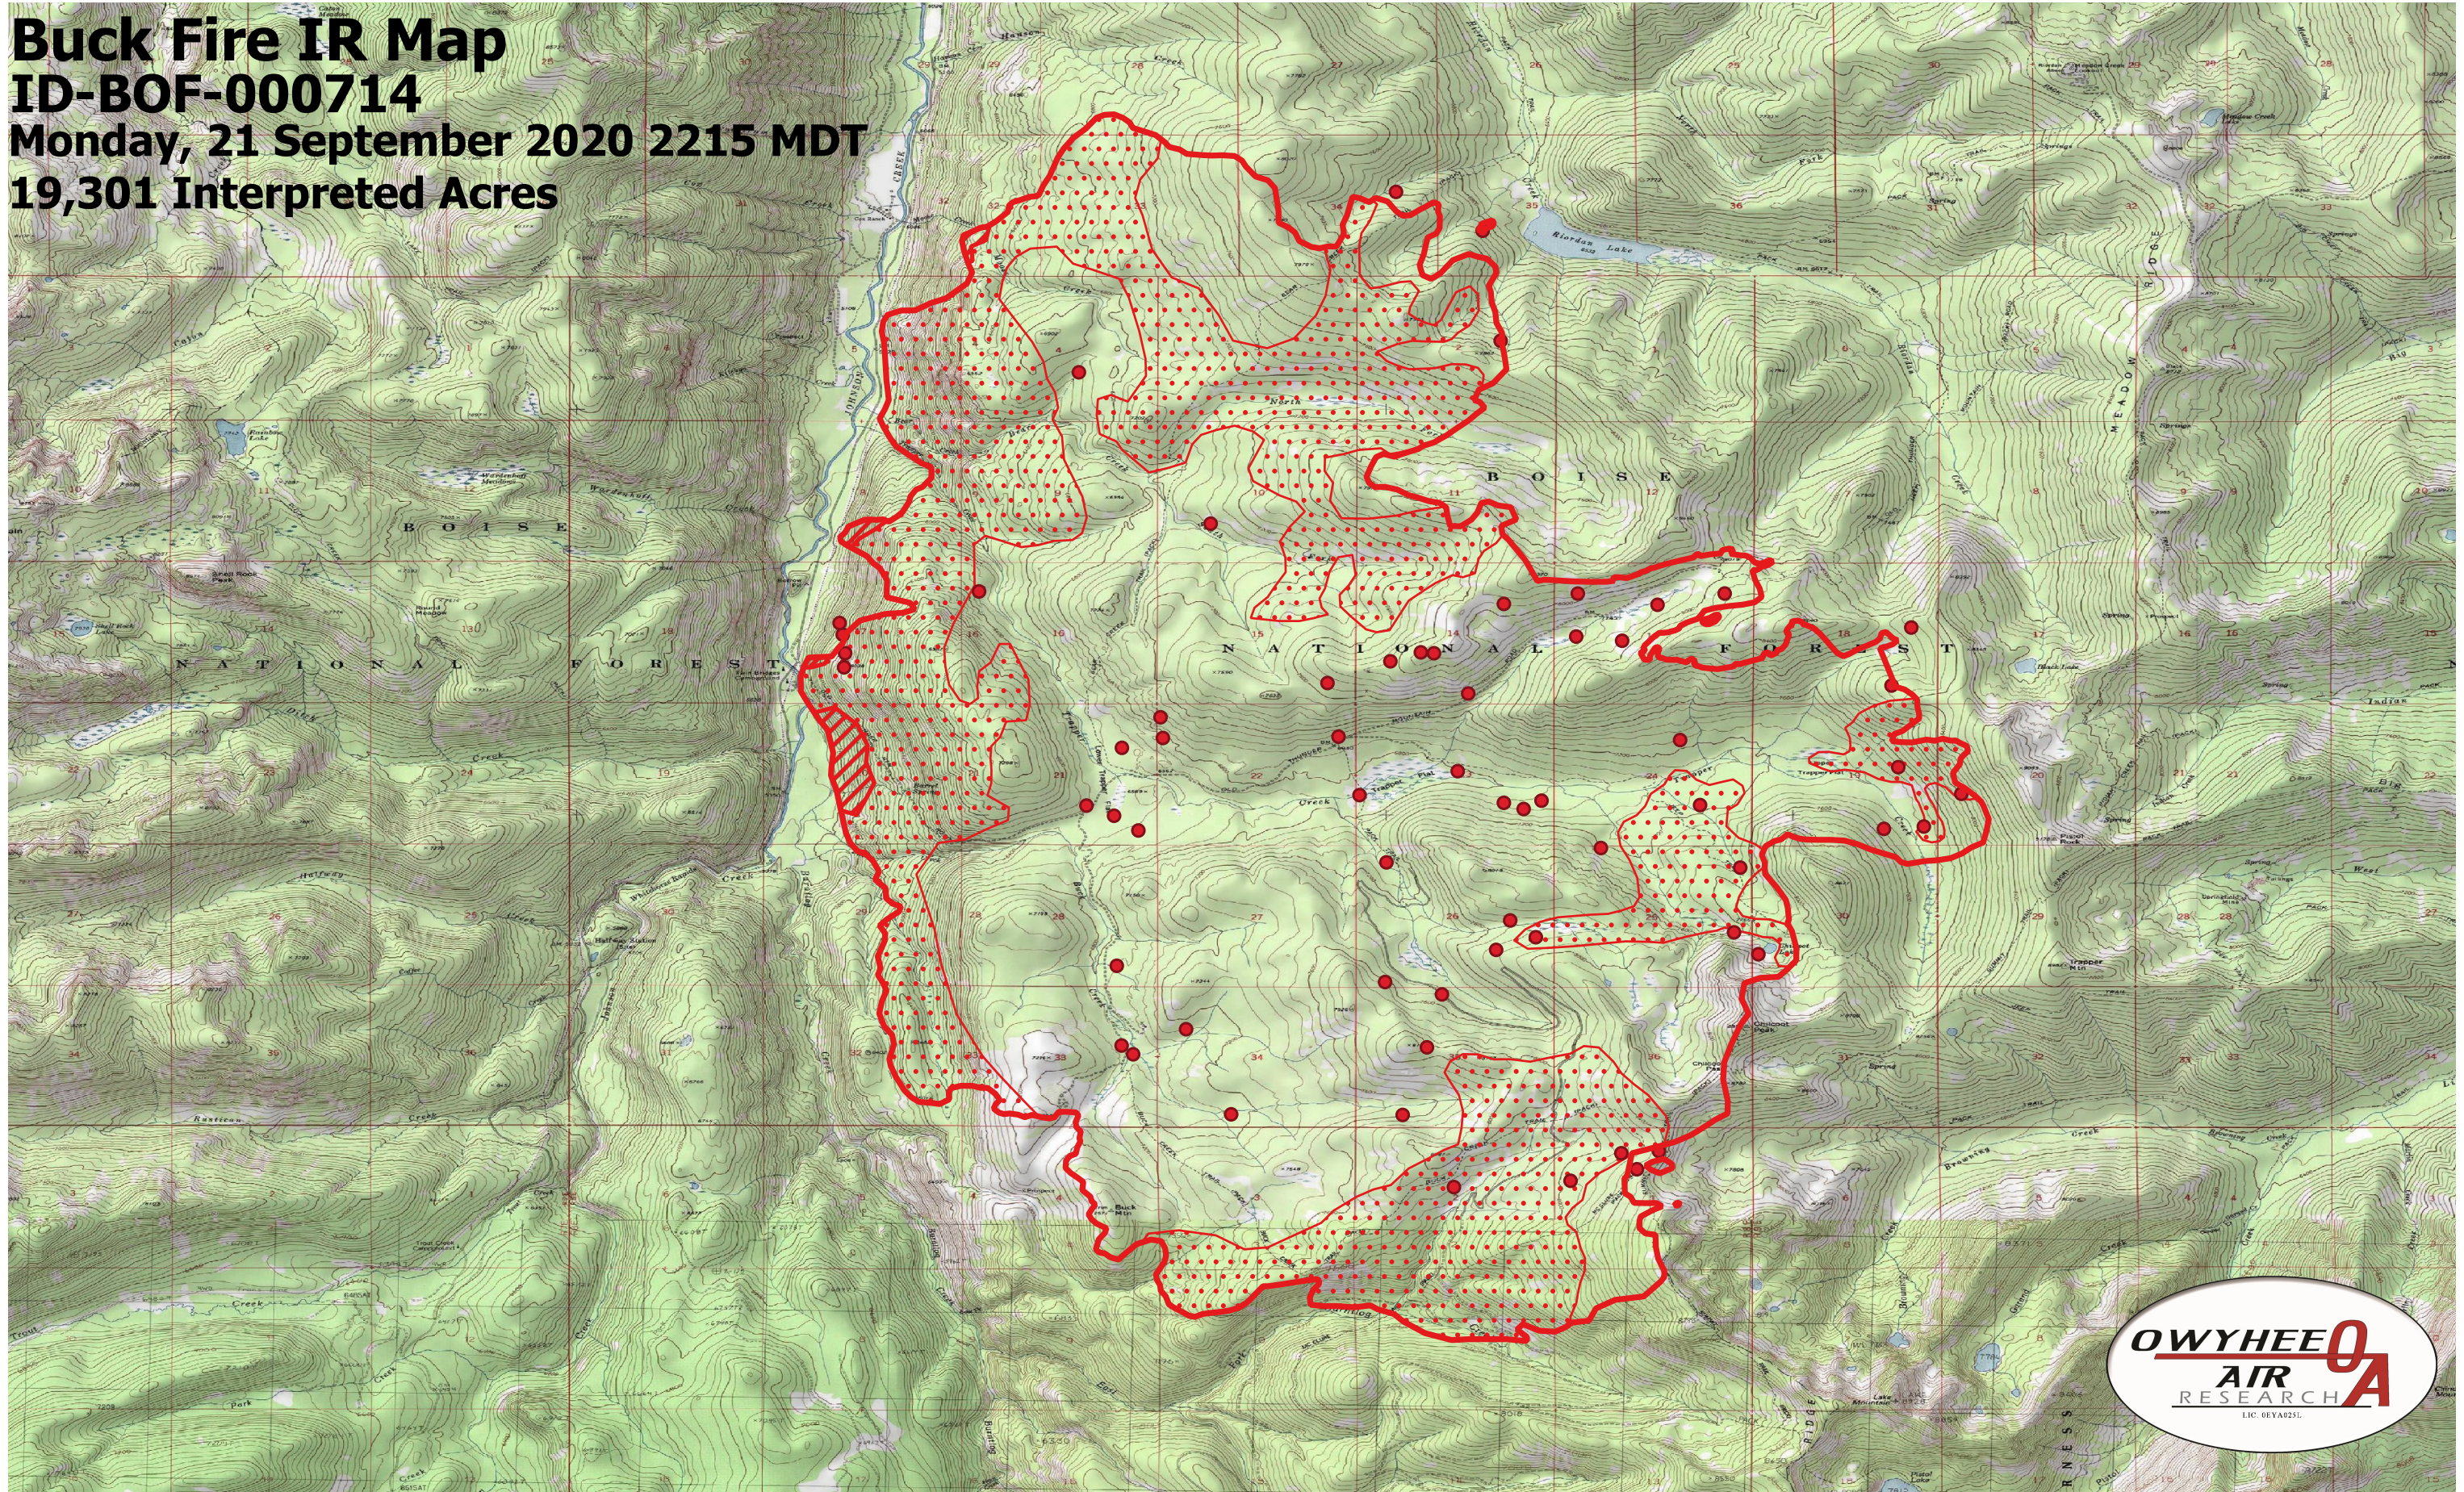

Buck Fire IR Map
ID-BOF-000714
Monday, 21 September 2020 2215 MDT
19,301 Interpreted Acres

Legend

- IR Isolated Heat
- ▭ IR Burn Perimeter
- ▨ IR Intense Heat
- ⋯ IR Scattered Heat

Scale: 1:35,000
Projection: WGS 84
Produced by Owyhee Air Research, Inc.
IR Interpreter: C. Merriman
fire@owyheear.com (208) 442-5405