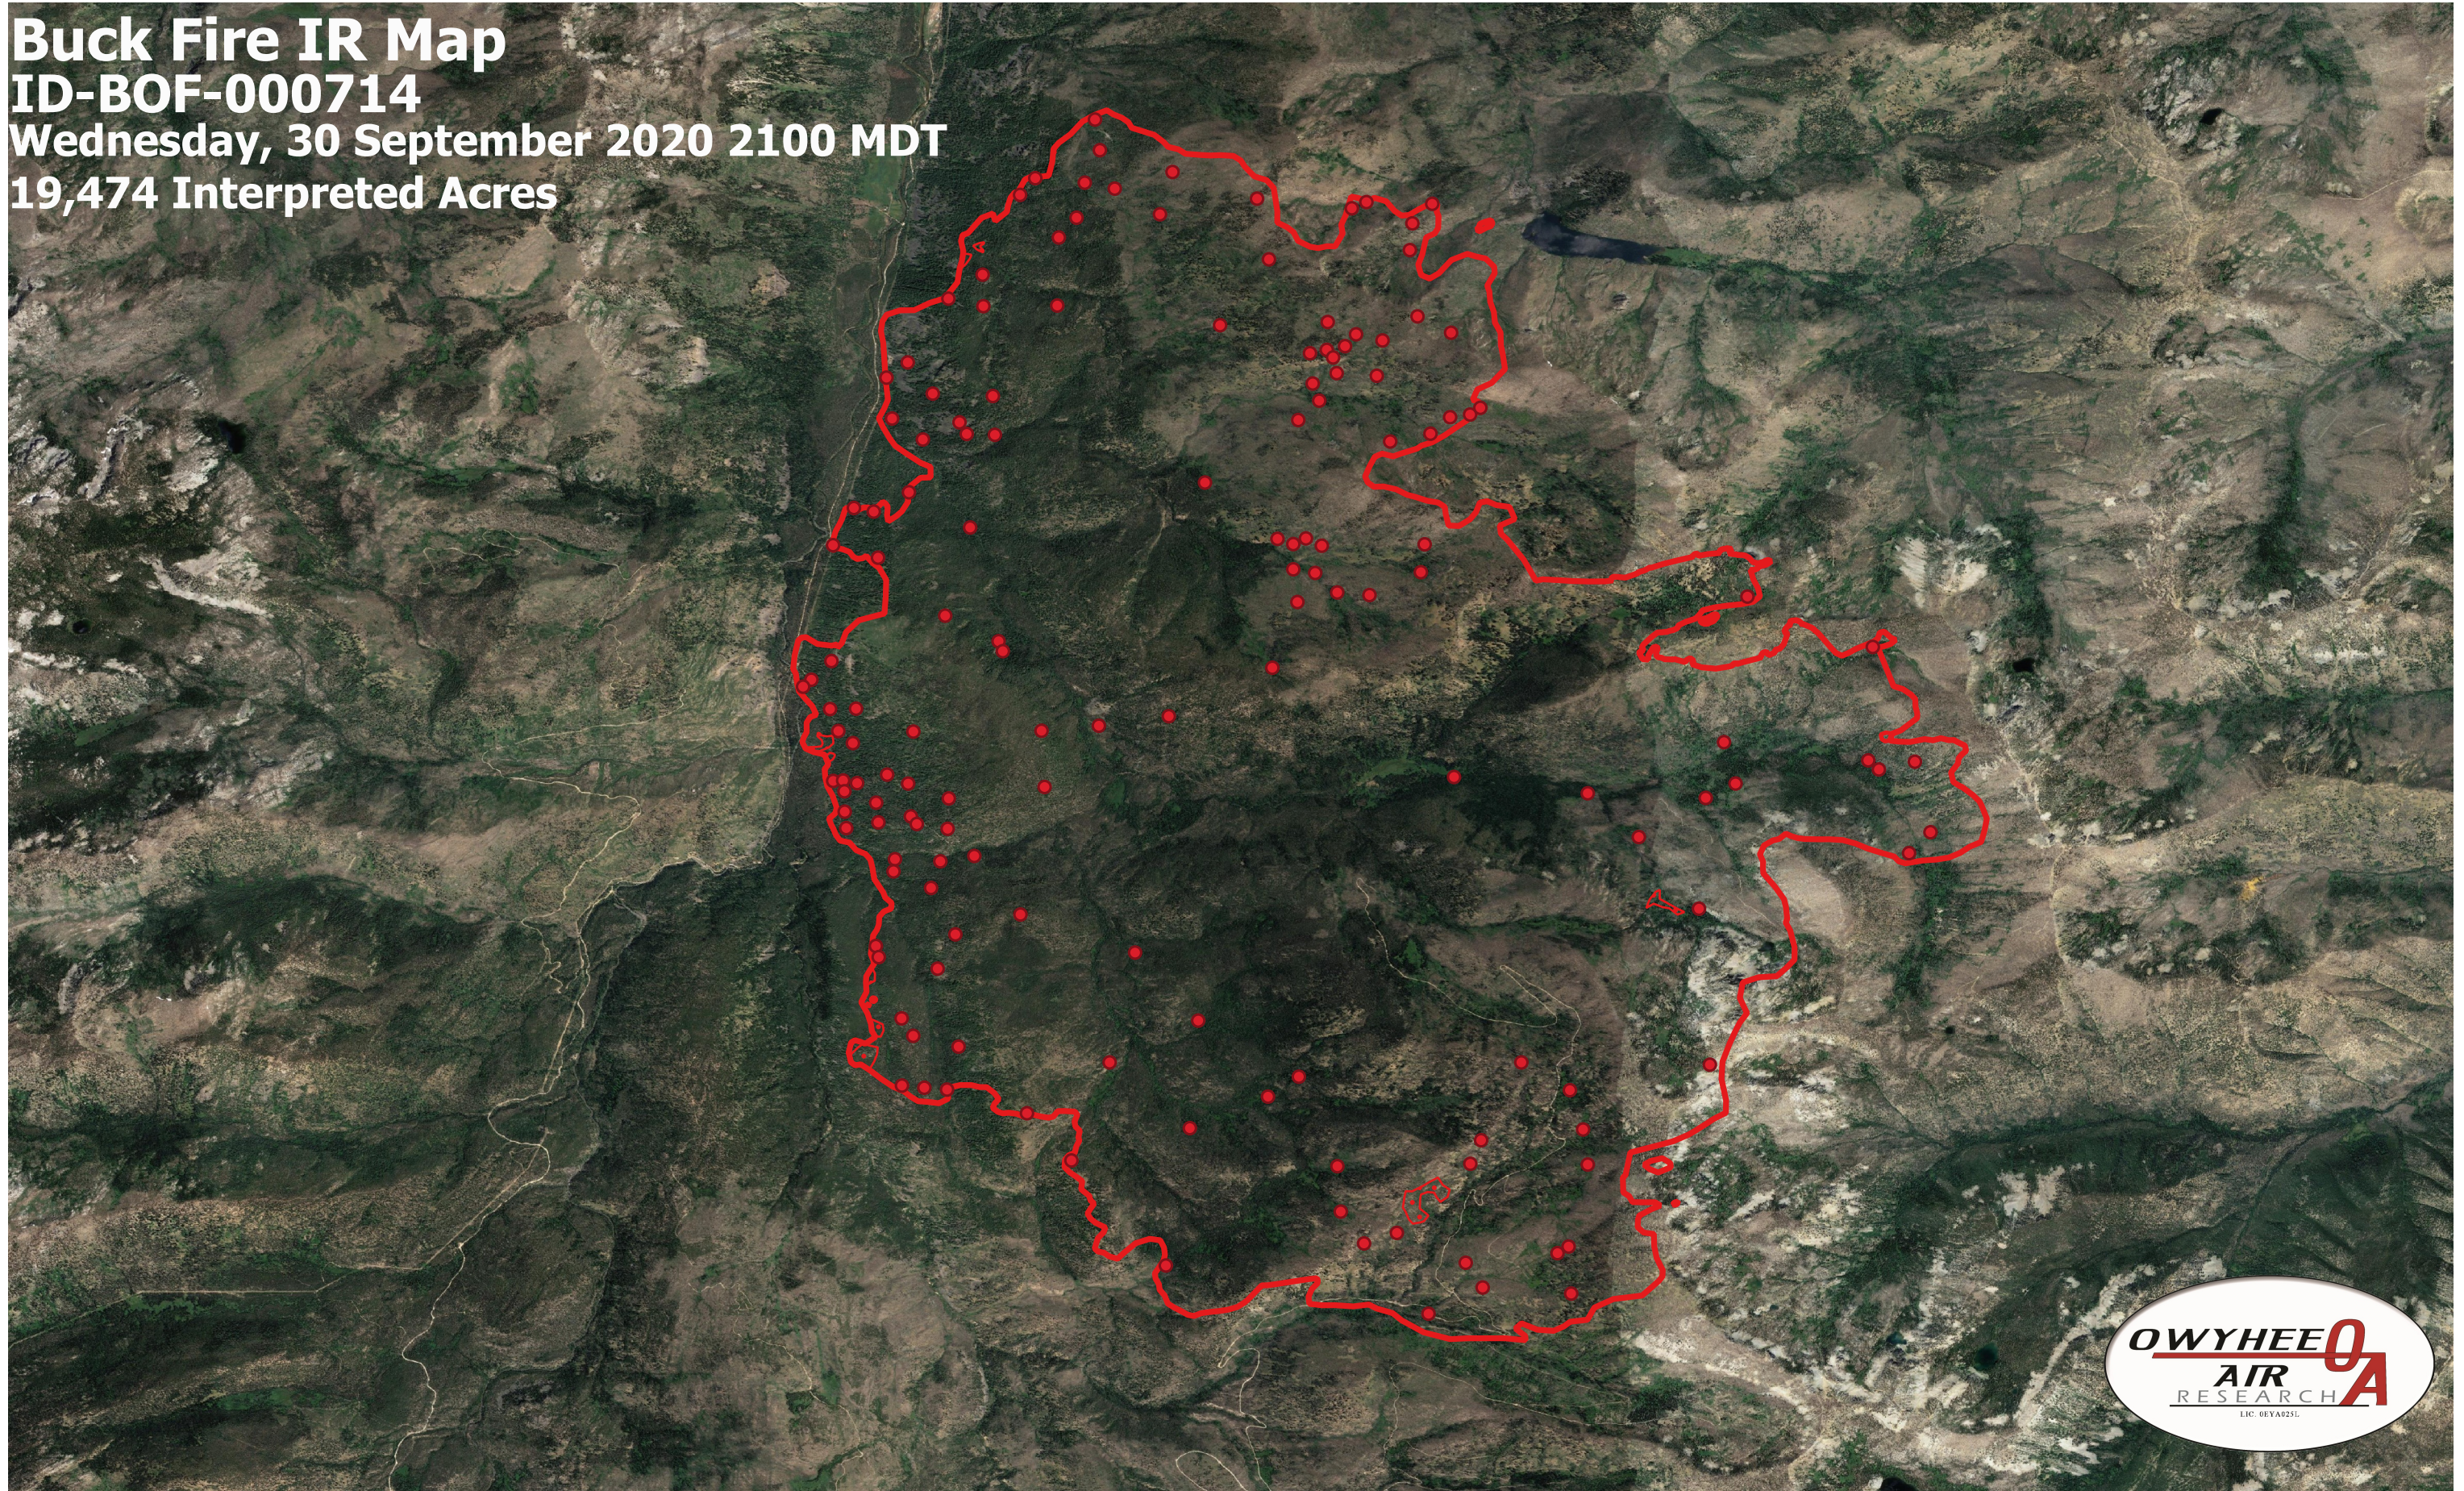

Buck Fire IR Map

ID-BOF-000714

Wednesday, 30 September 2020 2100 MDT

19,474 Interpreted Acres

Legend

- IR Isolated Heat
- ▭ IR Burn Perimeter
- ▨ IR Intense Heat
- ⋯ IR Scattered Heat

Scale: 1:35,000

Projection: WGS 84