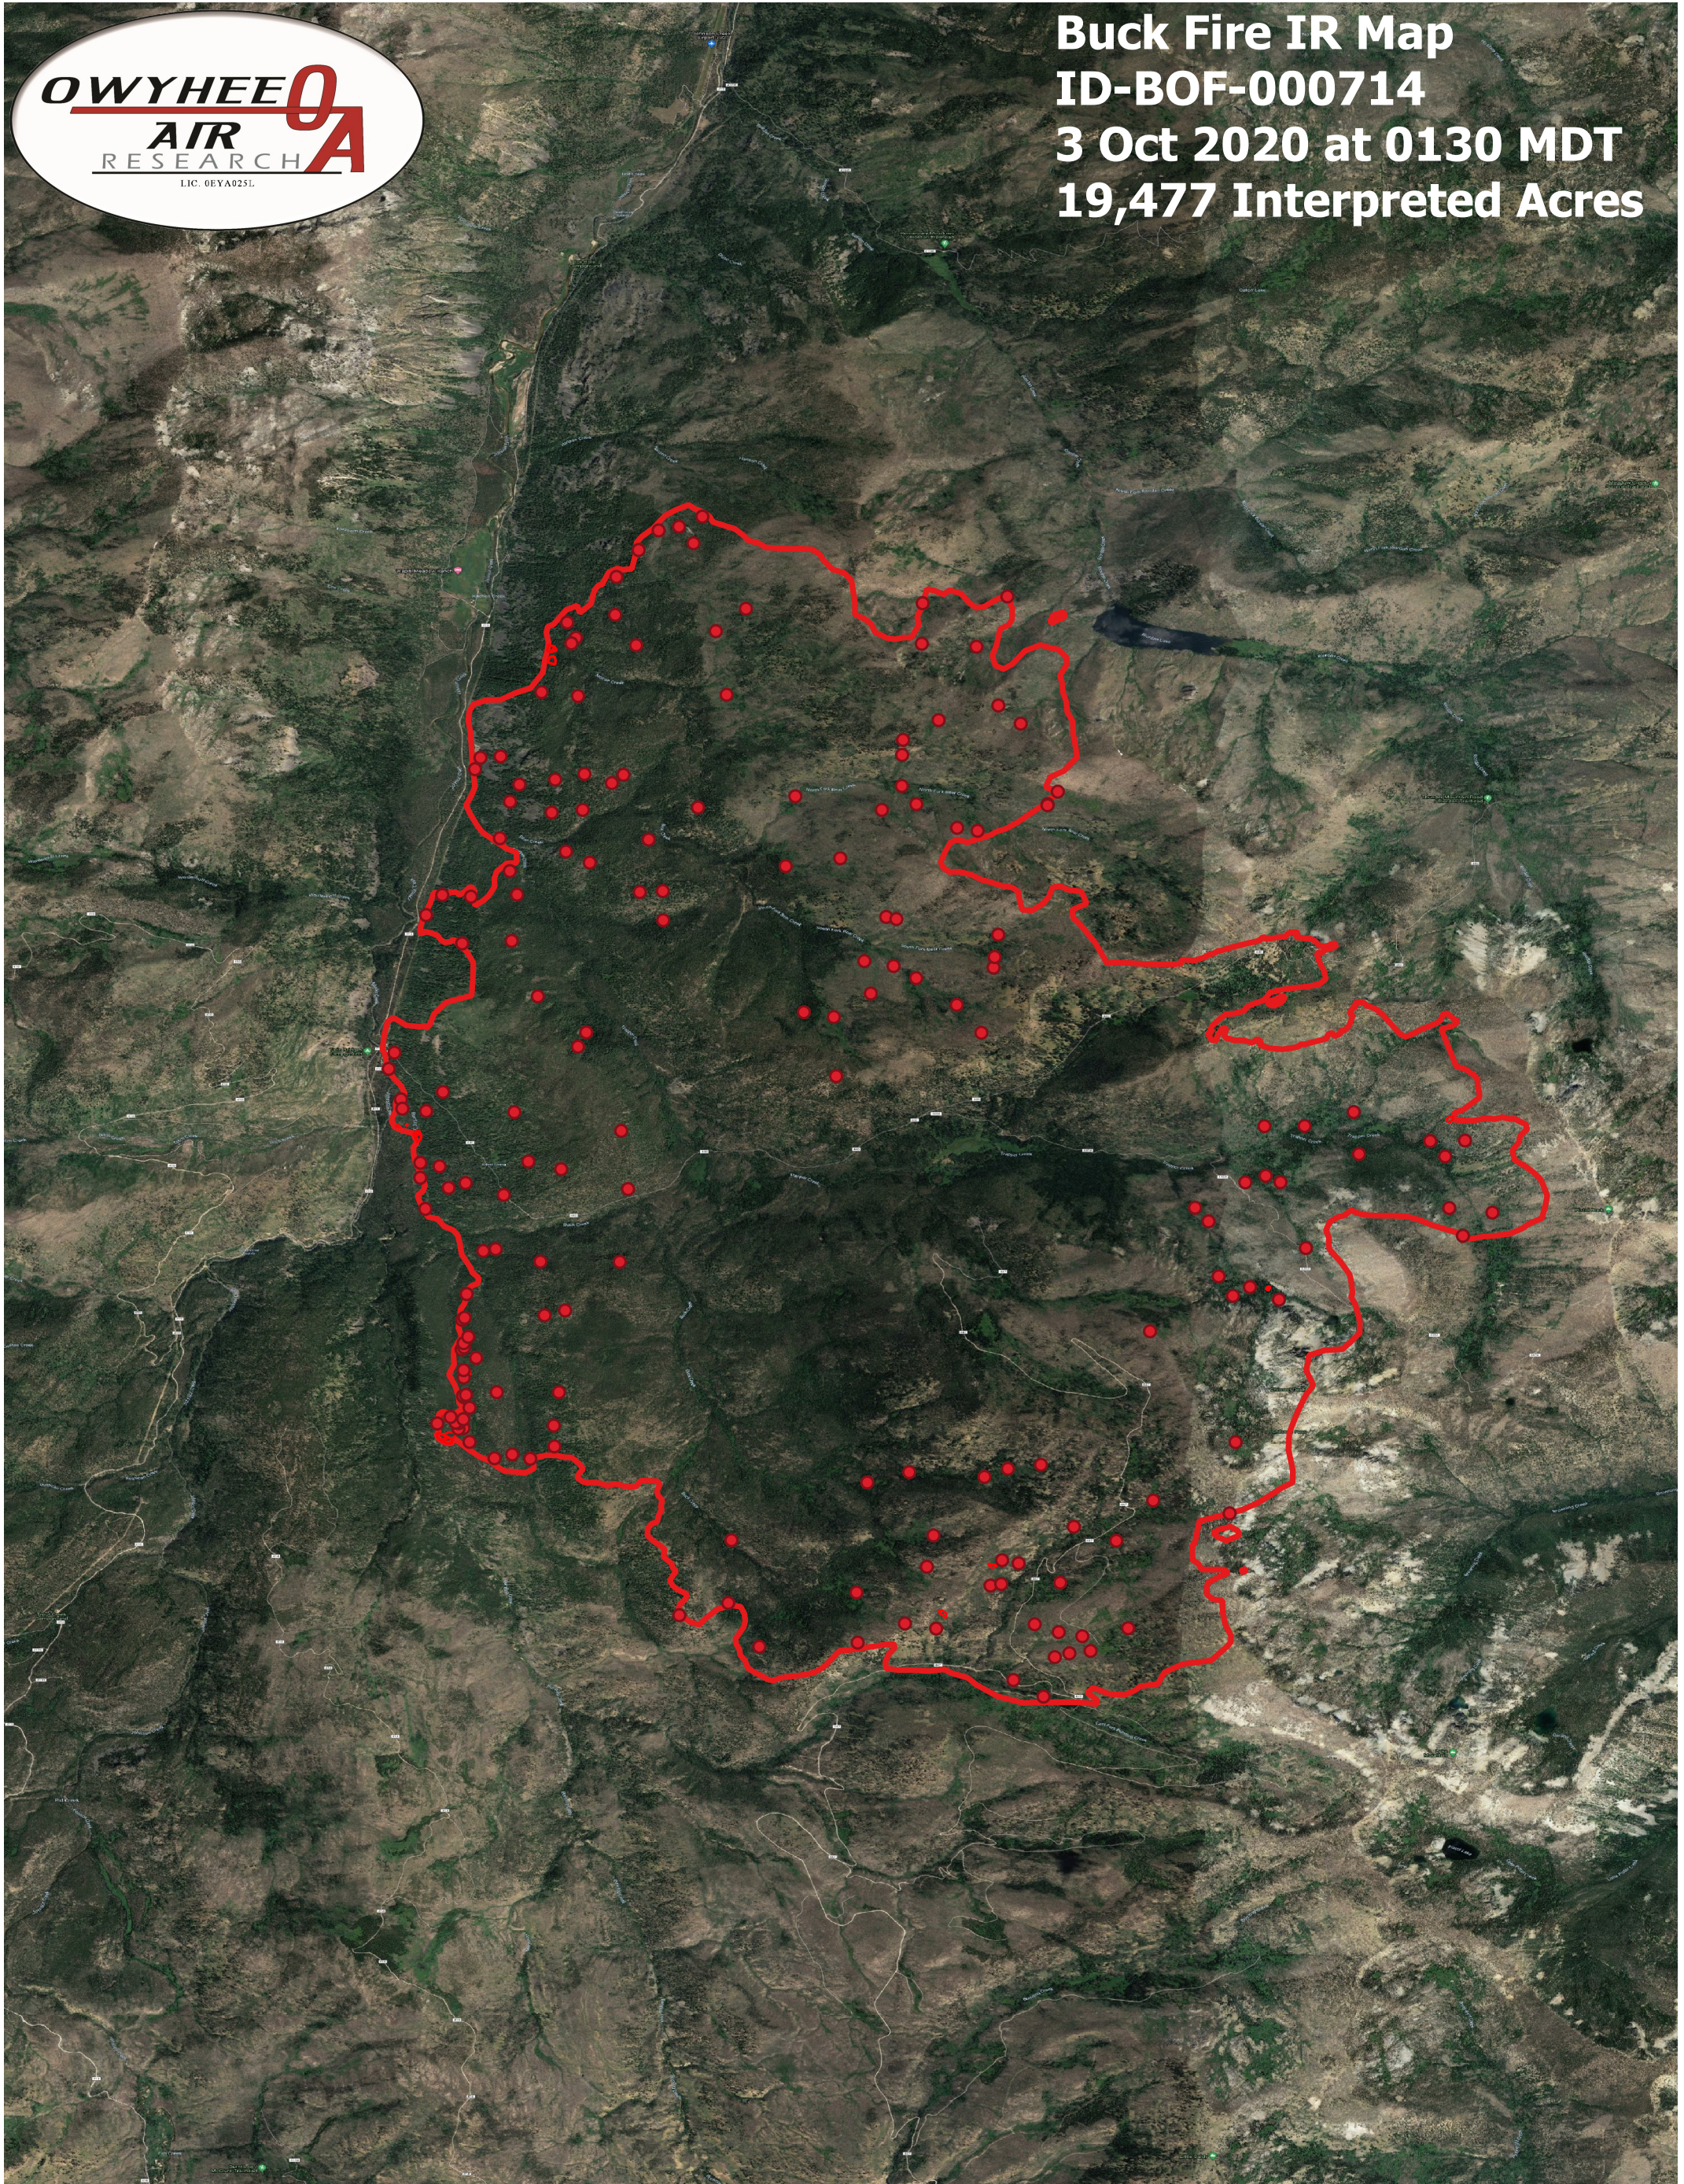

Buck Fire IR Map
ID-BOF-000714
3 Oct 2020 at 0130 MDT
19,477 Interpreted Acres

Legend

-  Burn Perimeter
-  Scattered Heat
-  Intense Heat
-  Isolated Heat

Scale: 1:35,000

Projection: WGS 84

Produced by Owyhee Air Research, Inc.