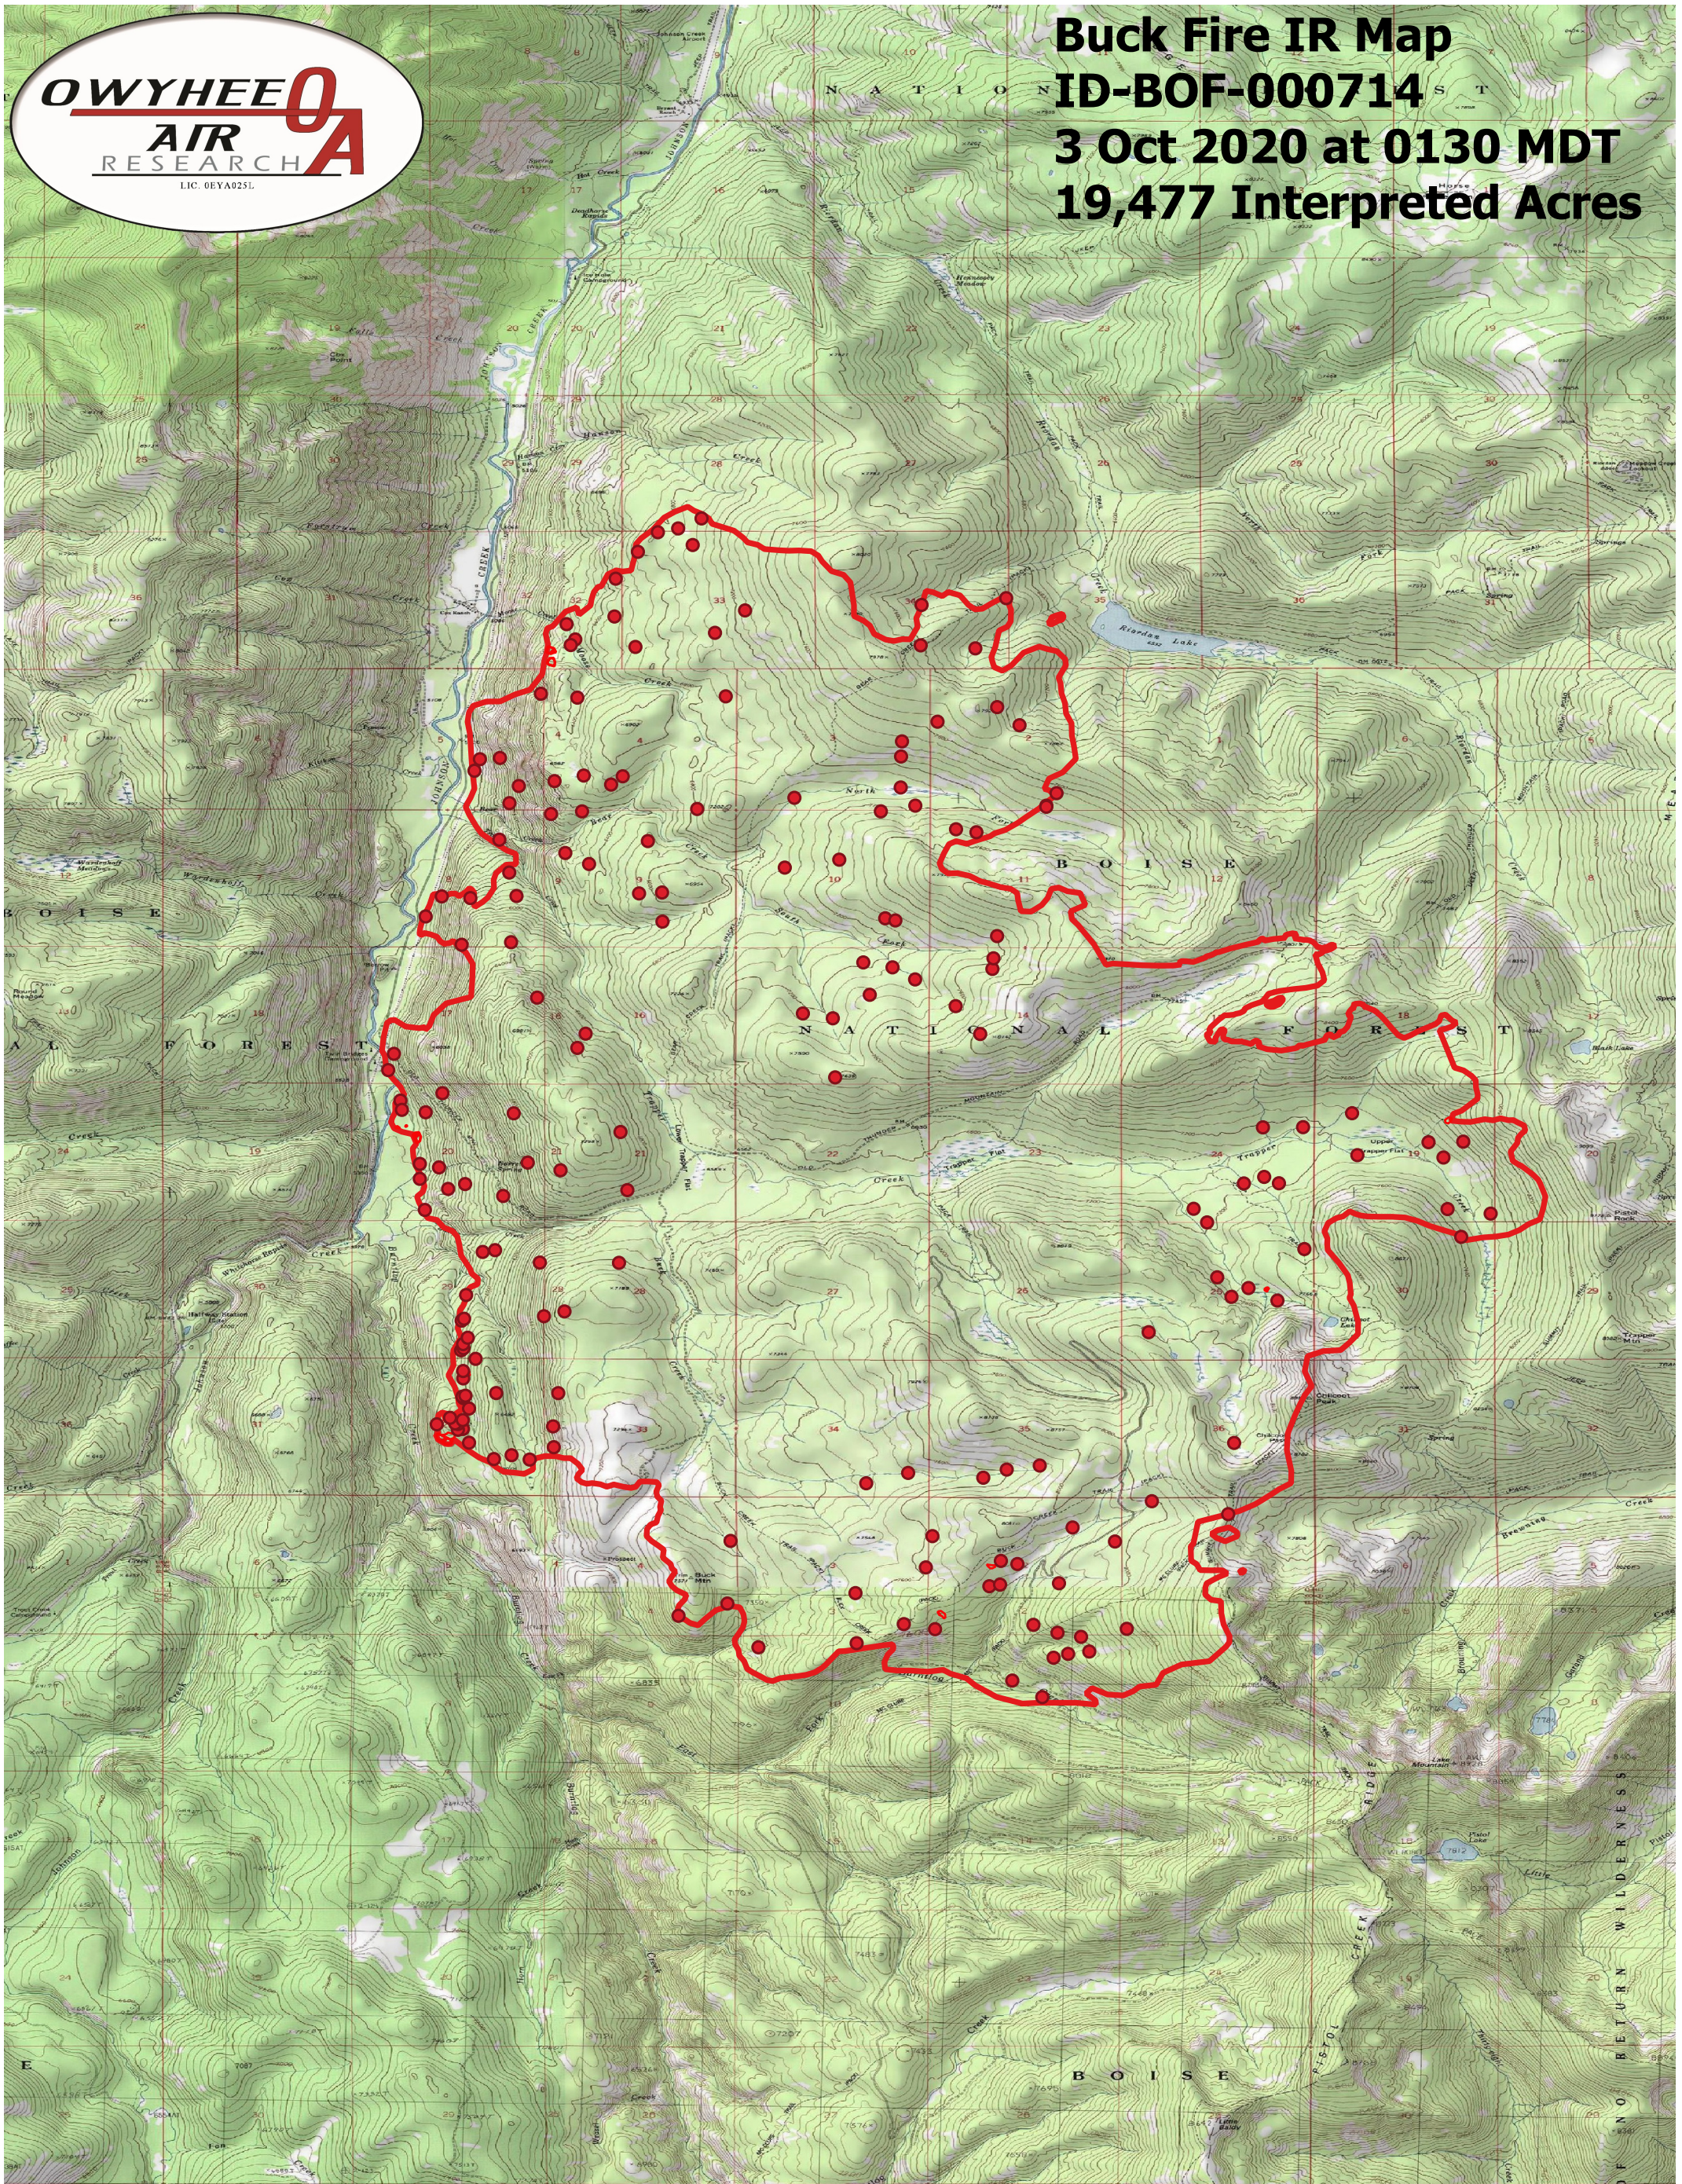

Buck Fire IR Map
ID-BOF-000714
3 Oct 2020 at 0130 MDT
19,477 Interpreted Acres

- Legend**
- Burn Perimeter
 - Scattered Heat
 - Intense Heat
 - Isolated Heat

Scale: 1:35,000
Projection: WGS 84
Produced by Owyhee Air Research, Inc.
IR Interpreter: Courtney Holley
fire@owyheeair.com (208) 442-5405