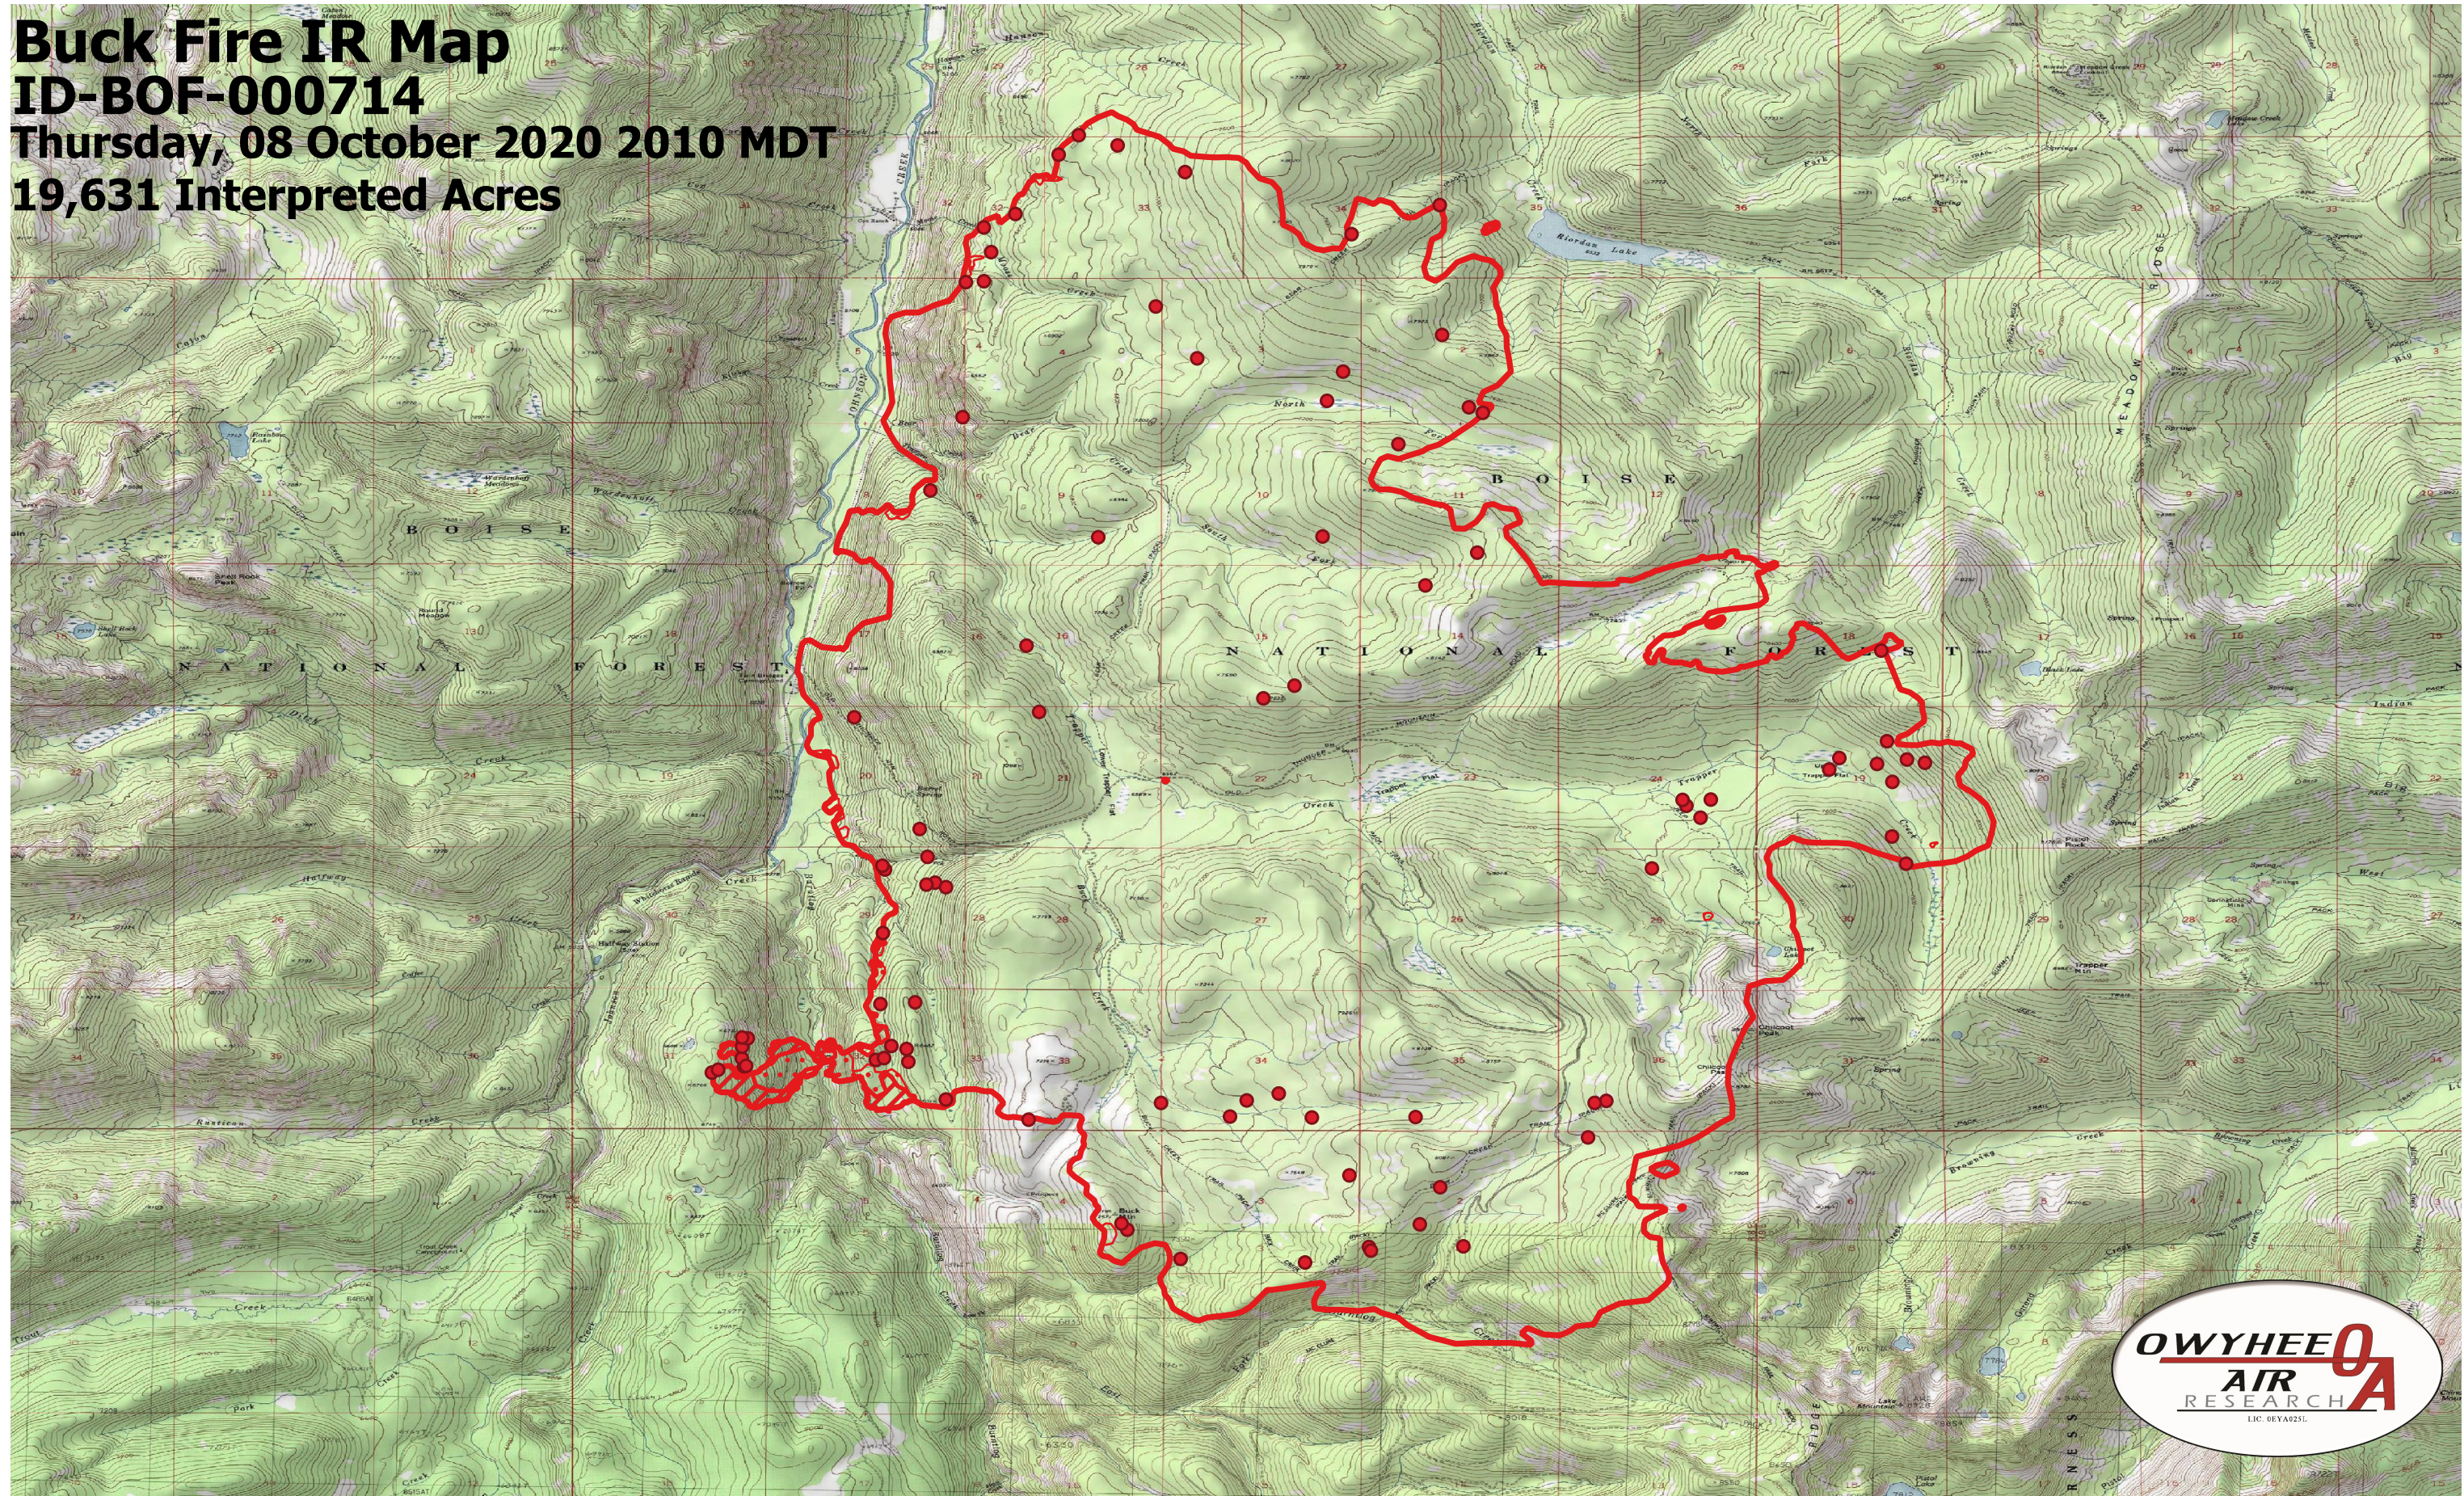

Buck Fire IR Map

ID-BOF-000714

Thursday, 08 October 2020 2010 MDT

19,631 Interpreted Acres

Legend

- IR Isolated Heat
- ▭ IR Burn Perimeter
- ▨ IR Intense Heat
- ⋯ IR Scattered Heat

Scale: 1:35,000

Projection: WGS 84