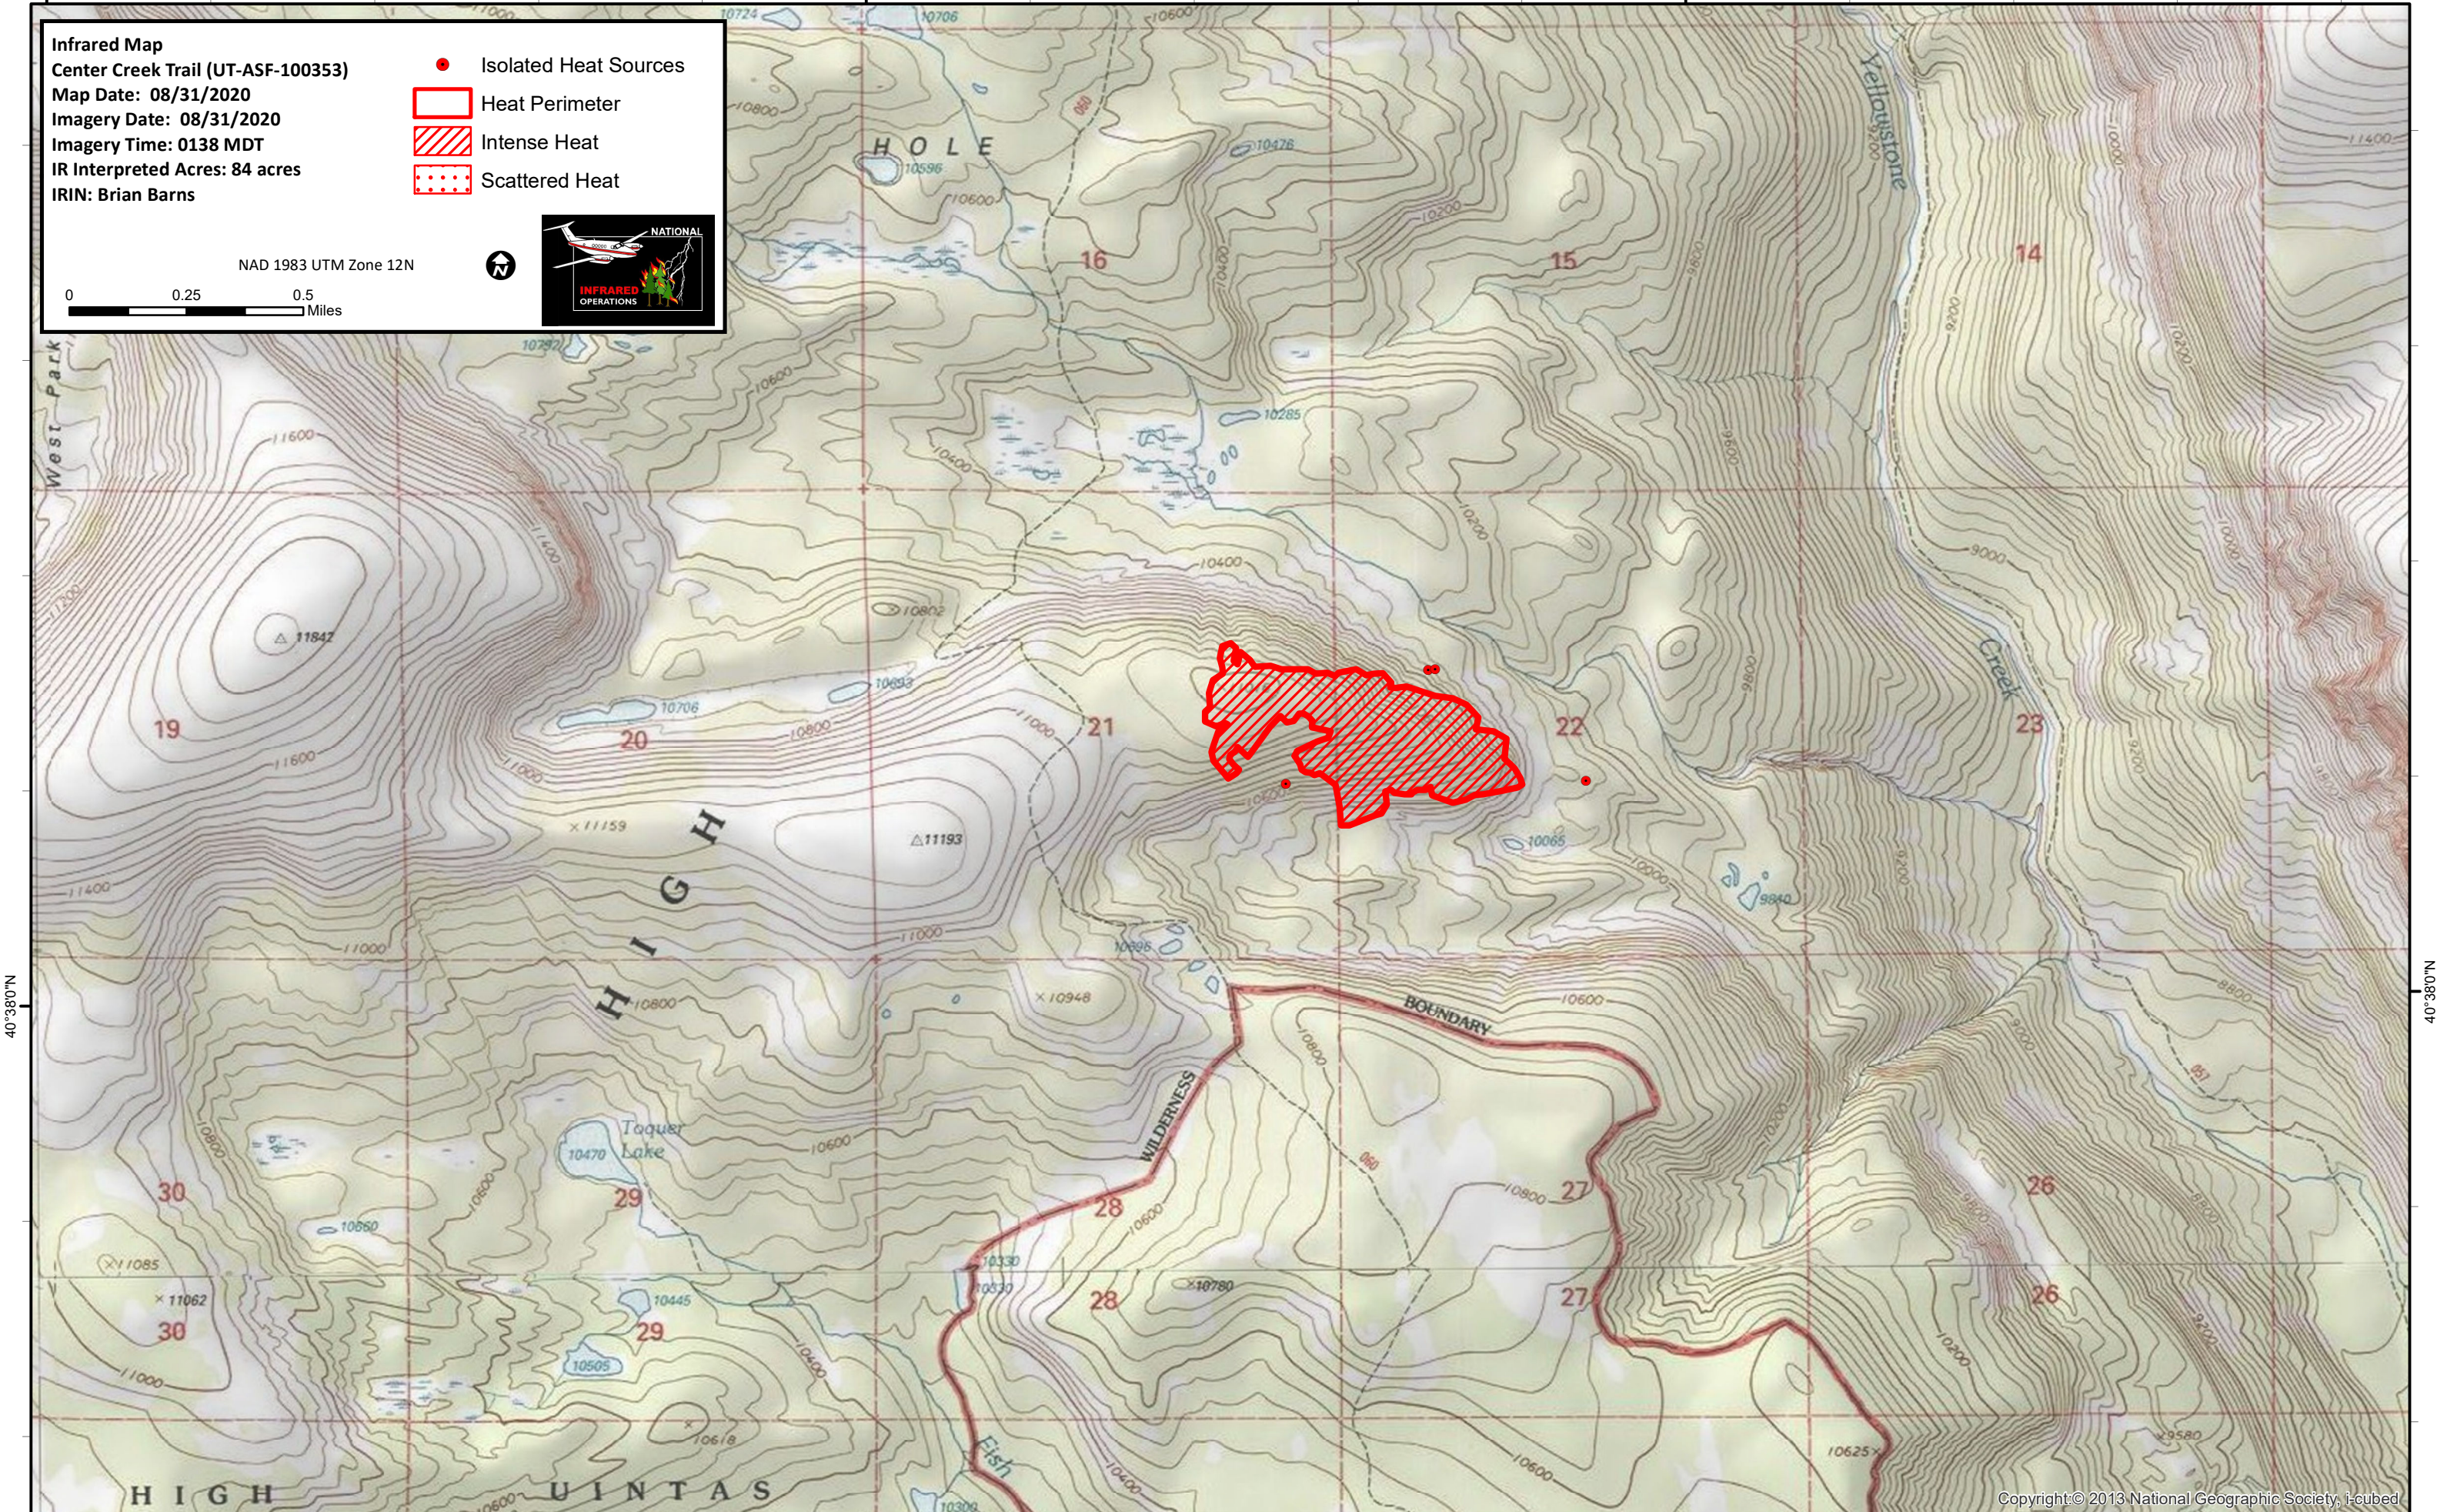

110°30'0"W 110°28'0"W 110°26'0"W

Infrared Map
Center Creek Trail (UT-ASF-100353)
Map Date: 08/31/2020
Imagery Date: 08/31/2020
Imagery Time: 0138 MDT
IR Interpreted Acres: 84 acres
IRIN: Brian Barns

- Isolated Heat Sources
- Heat Perimeter
- ▨ Intense Heat
- ⋯ Scattered Heat

NAD 1983 UTM Zone 12N

40°38'0"N

40°38'0"N

110°30'0"W 110°28'0"W 110°26'0"W