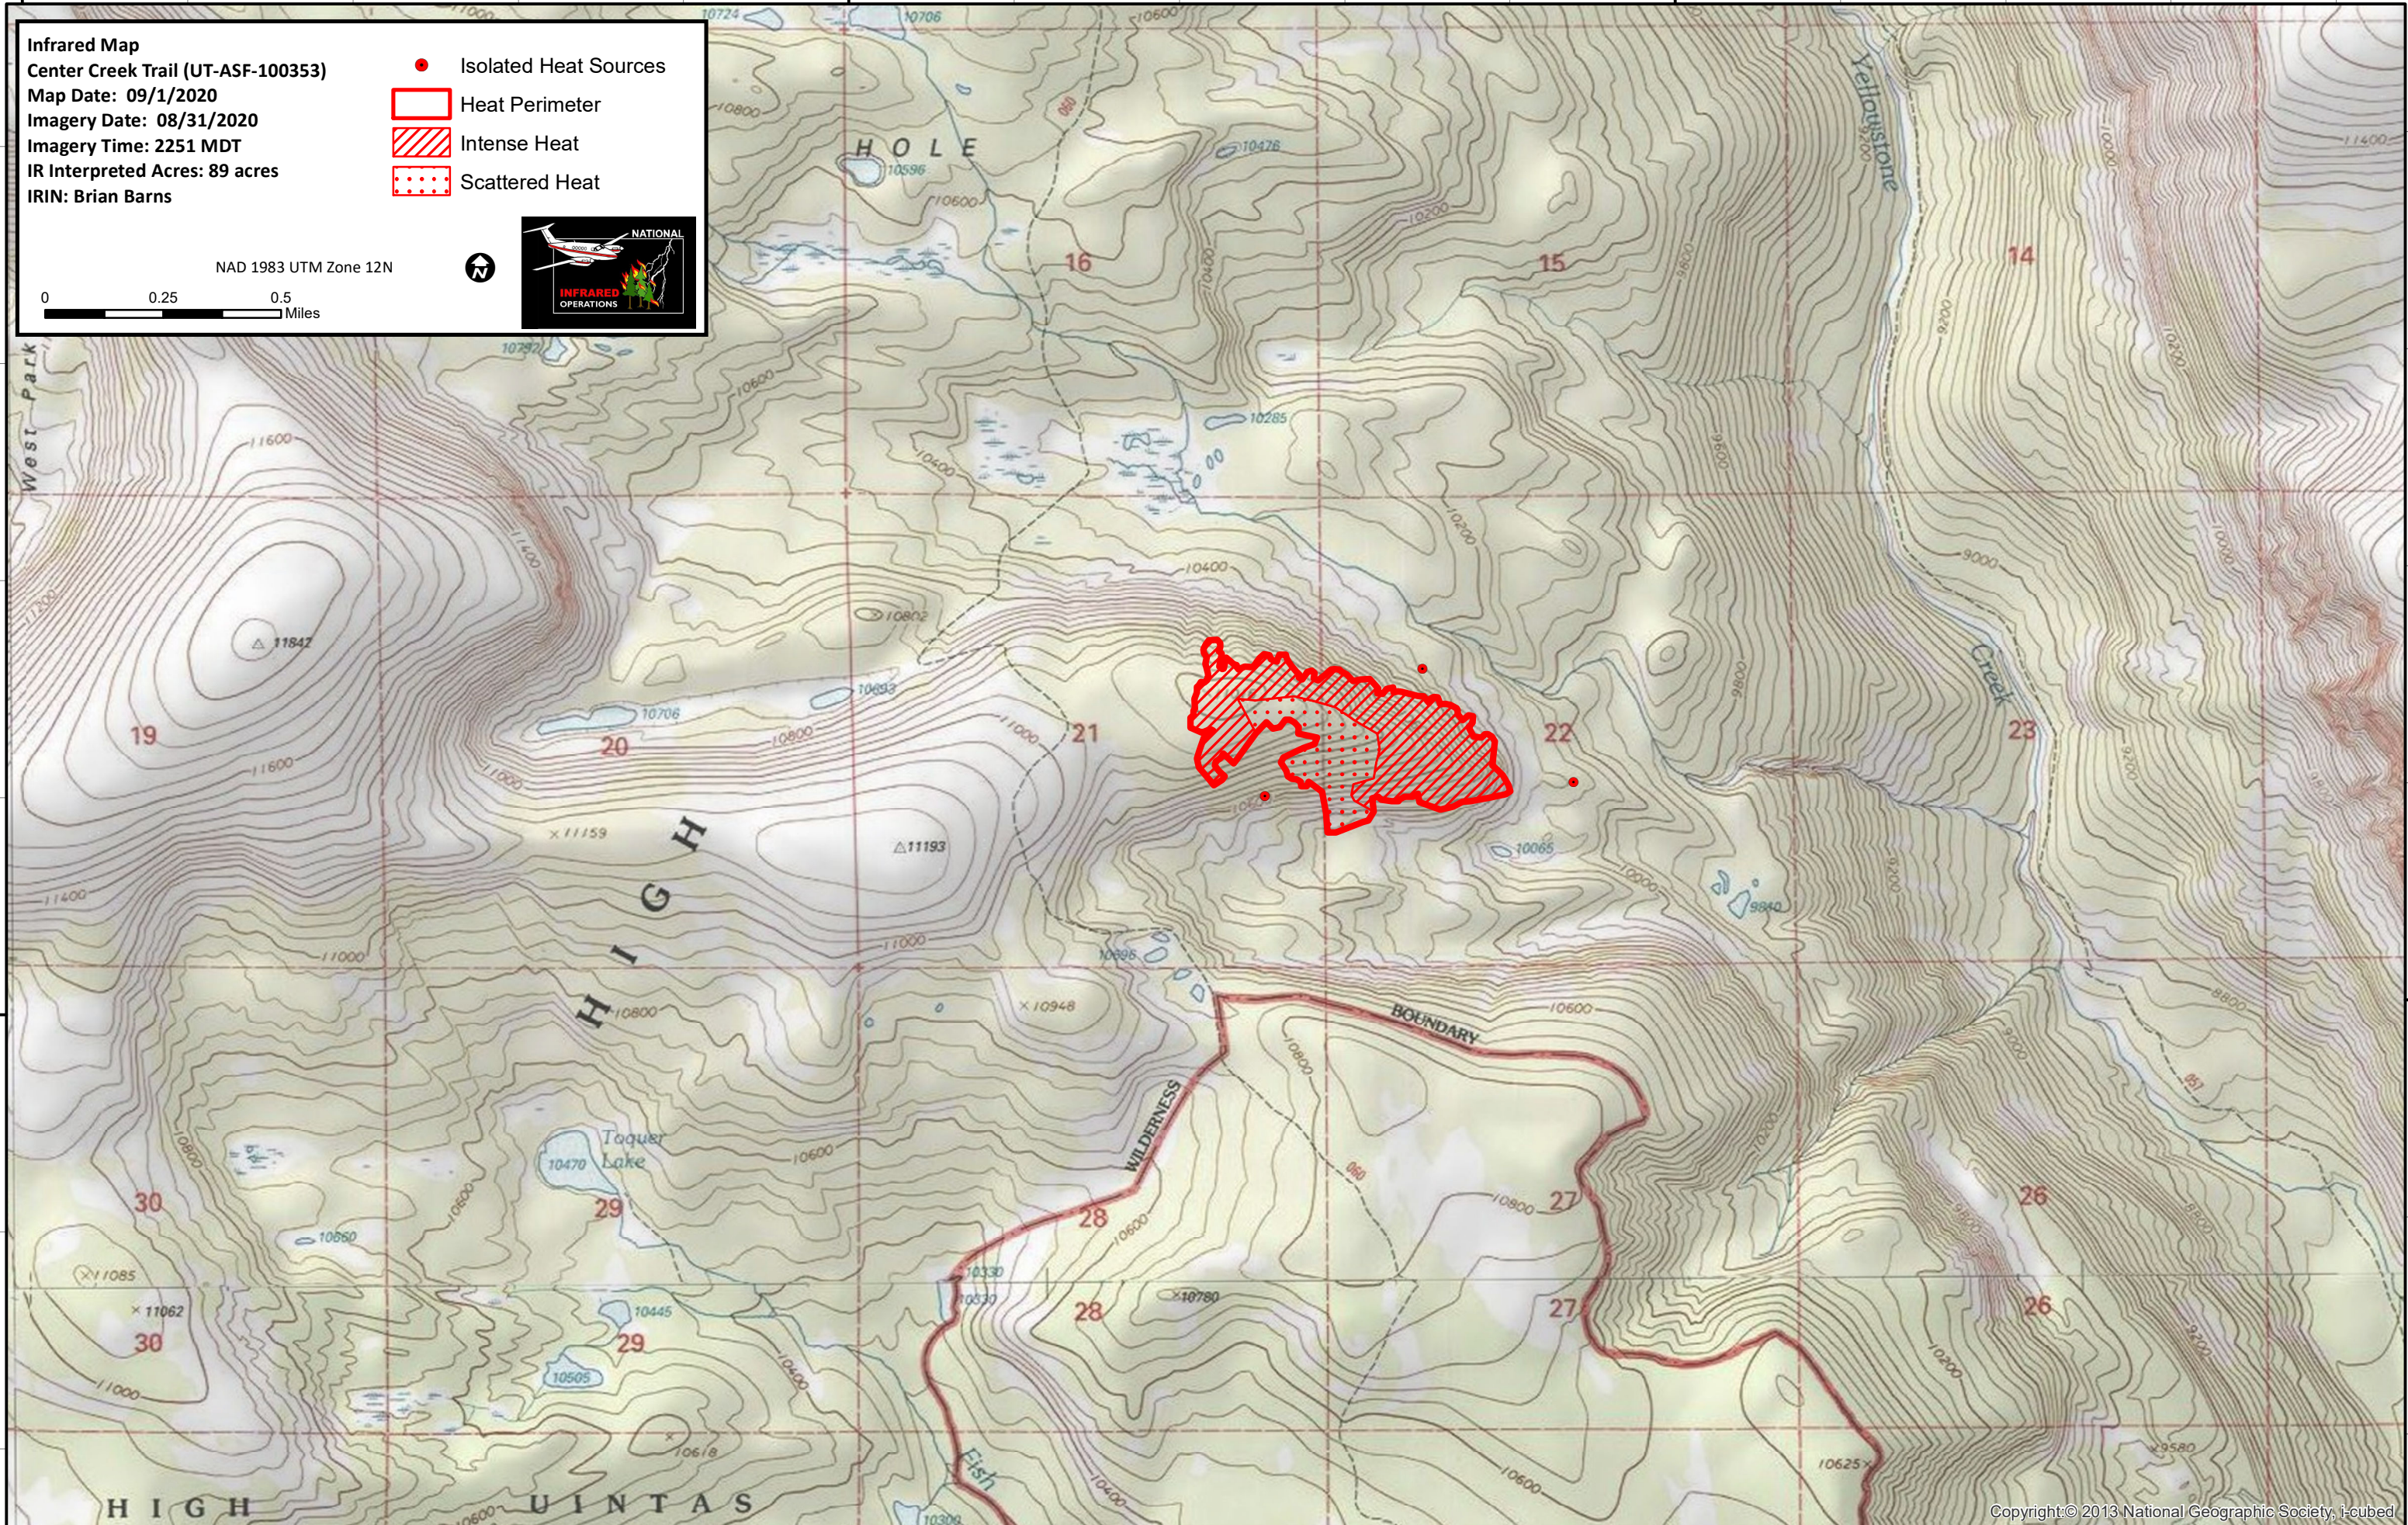

110°30'0"W 110°28'0"W 110°26'0"W

**Infrared Map**  
Center Creek Trail (UT-ASF-100353)  
Map Date: 09/1/2020  
Imagery Date: 08/31/2020  
Imagery Time: 2251 MDT  
IR Interpreted Acres: 89 acres  
IRIN: Brian Barns

- Isolated Heat Sources
- Heat Perimeter
- ▨ Intense Heat
- ⋯ Scattered Heat

NAD 1983 UTM Zone 12N

40°38'0"N

40°38'0"N

110°30'0"W 110°28'0"W 110°26'0"W