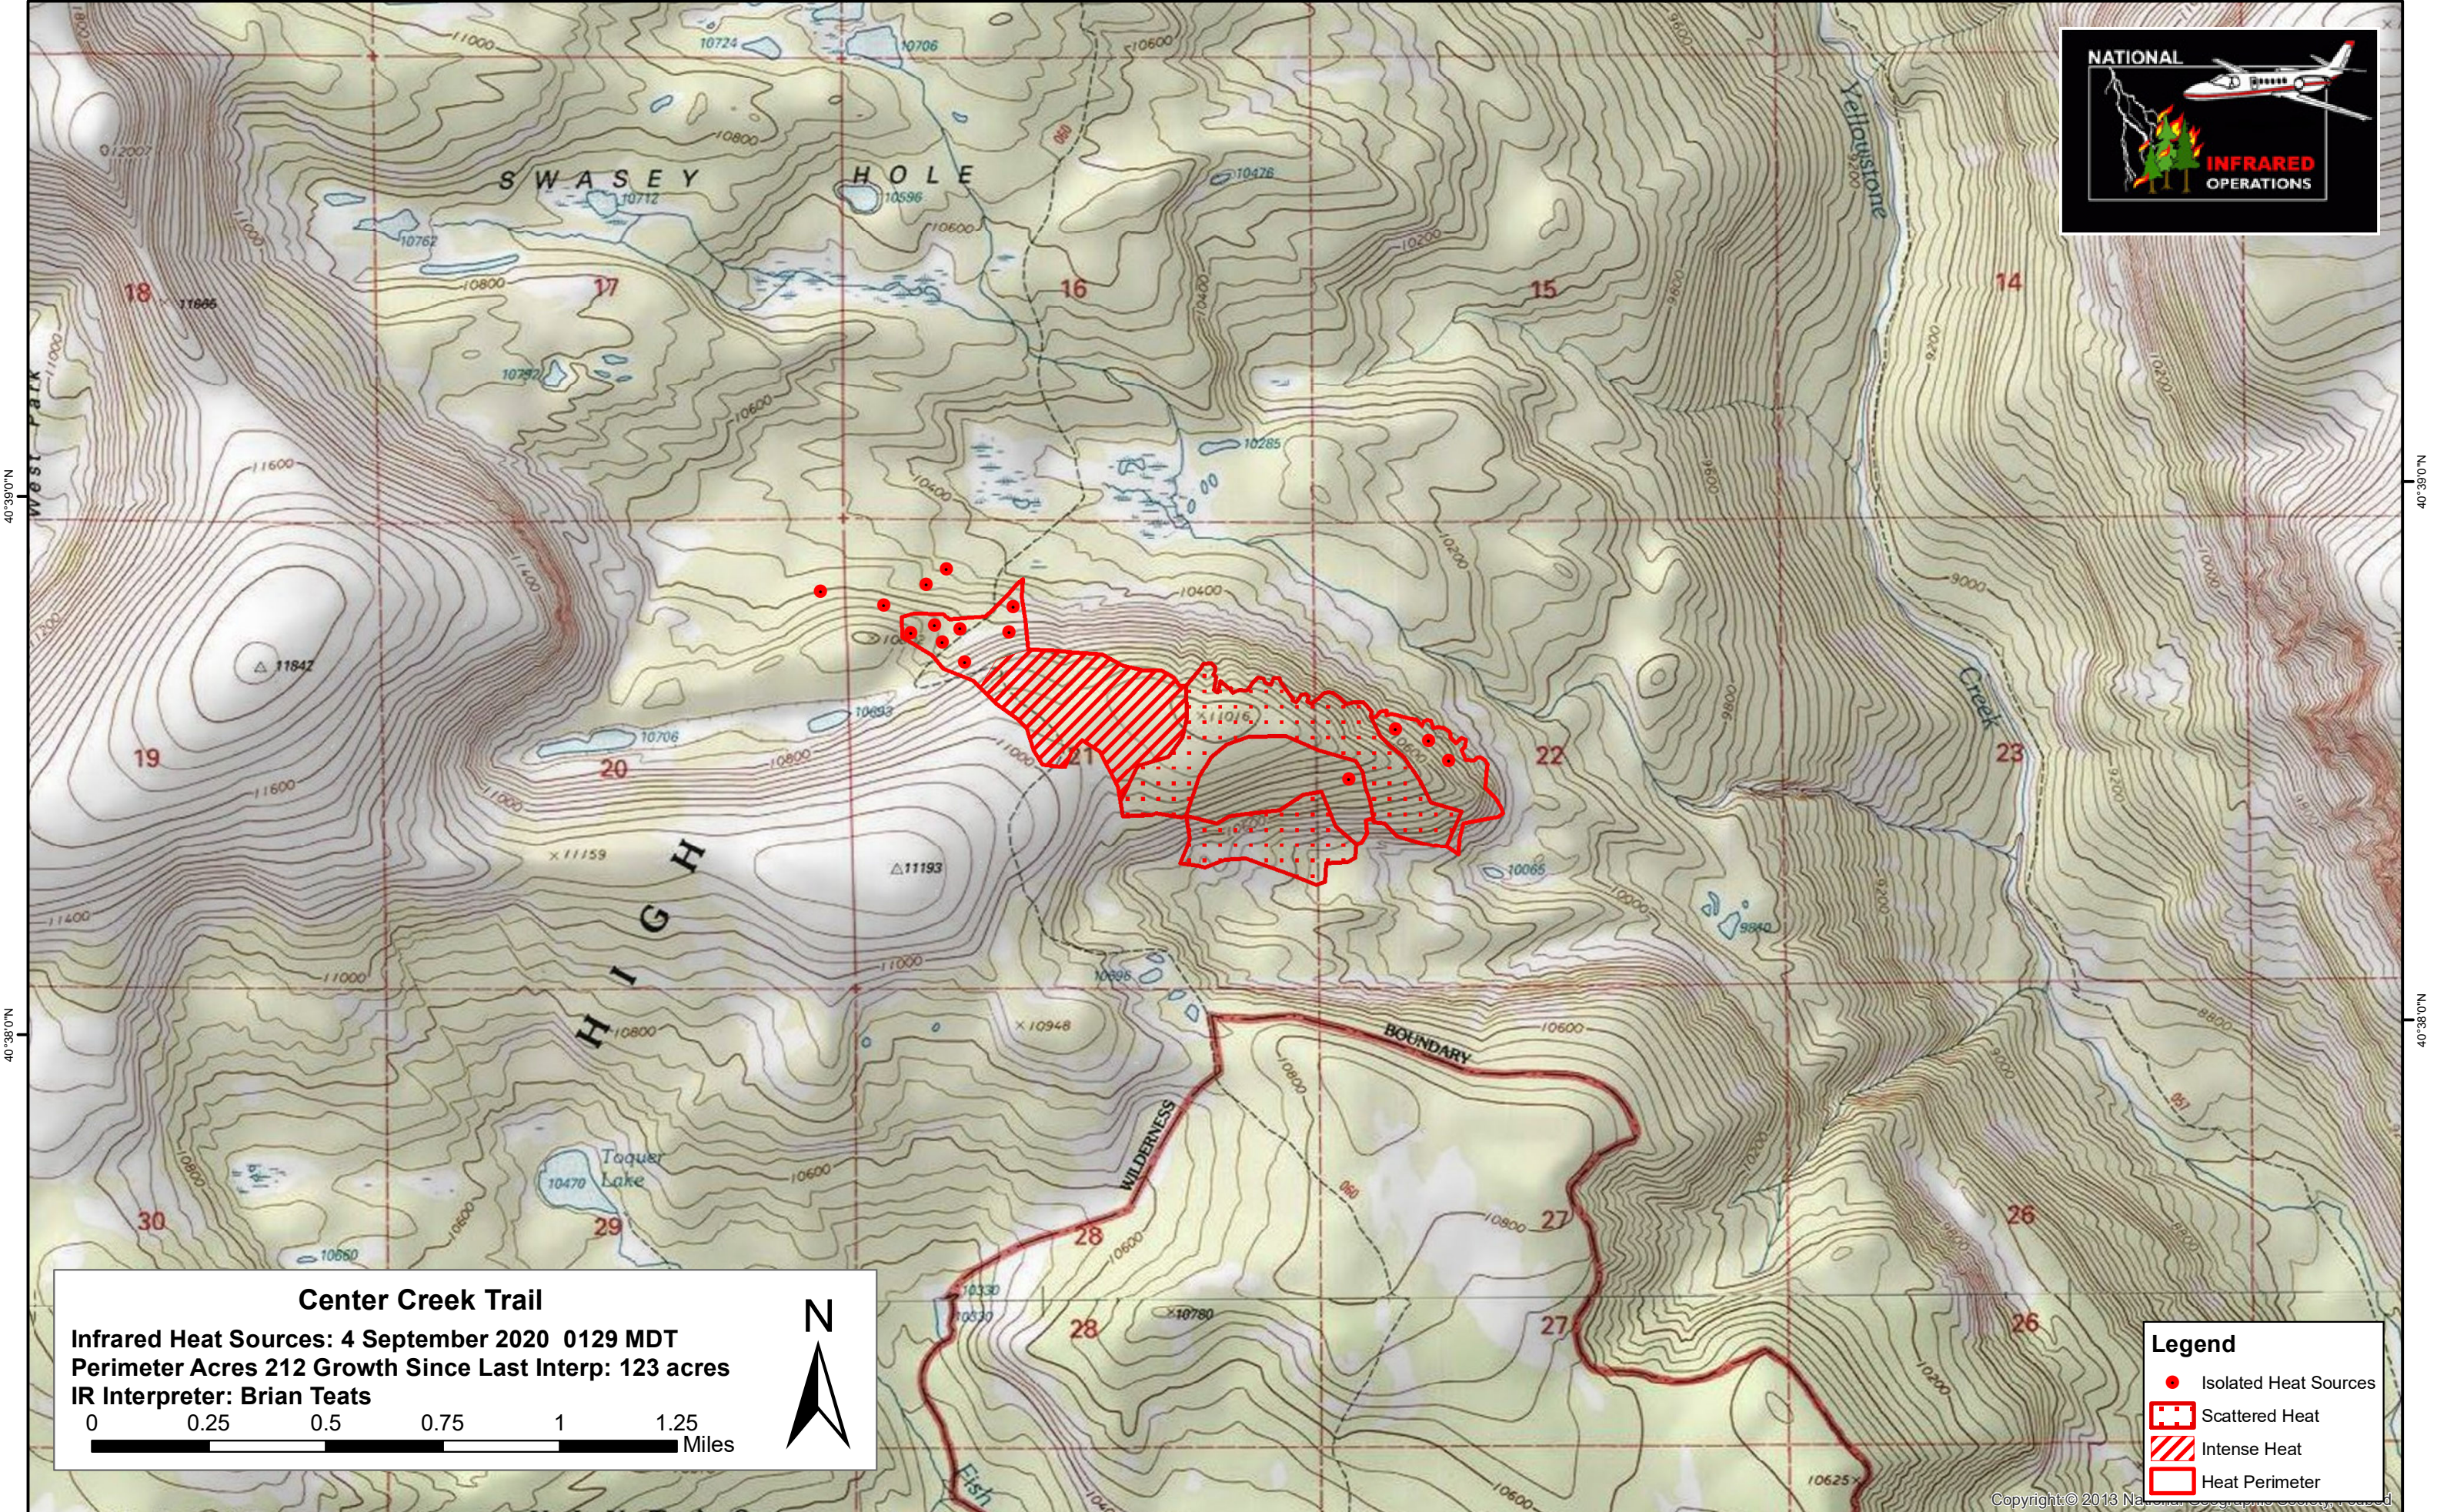

110°29'0"W 110°28'0"W 110°27'0"W 110°26'0"W 110°25'0"W

Center Creek Trail

Infrared Heat Sources: 4 September 2020 0129 MDT
Perimeter Acres 212 Growth Since Last Interp: 123 acres
IR Interpreter: Brian Teats

- Legend**
- Isolated Heat Sources
 - Scattered Heat
 - Intense Heat
 - Heat Perimeter

110°30'0"W 110°29'0"W 110°28'0"W 110°27'0"W 110°26'0"W 110°25'0"W

40°39'0"N

40°38'0"N

40°39'0"N

40°38'0"N