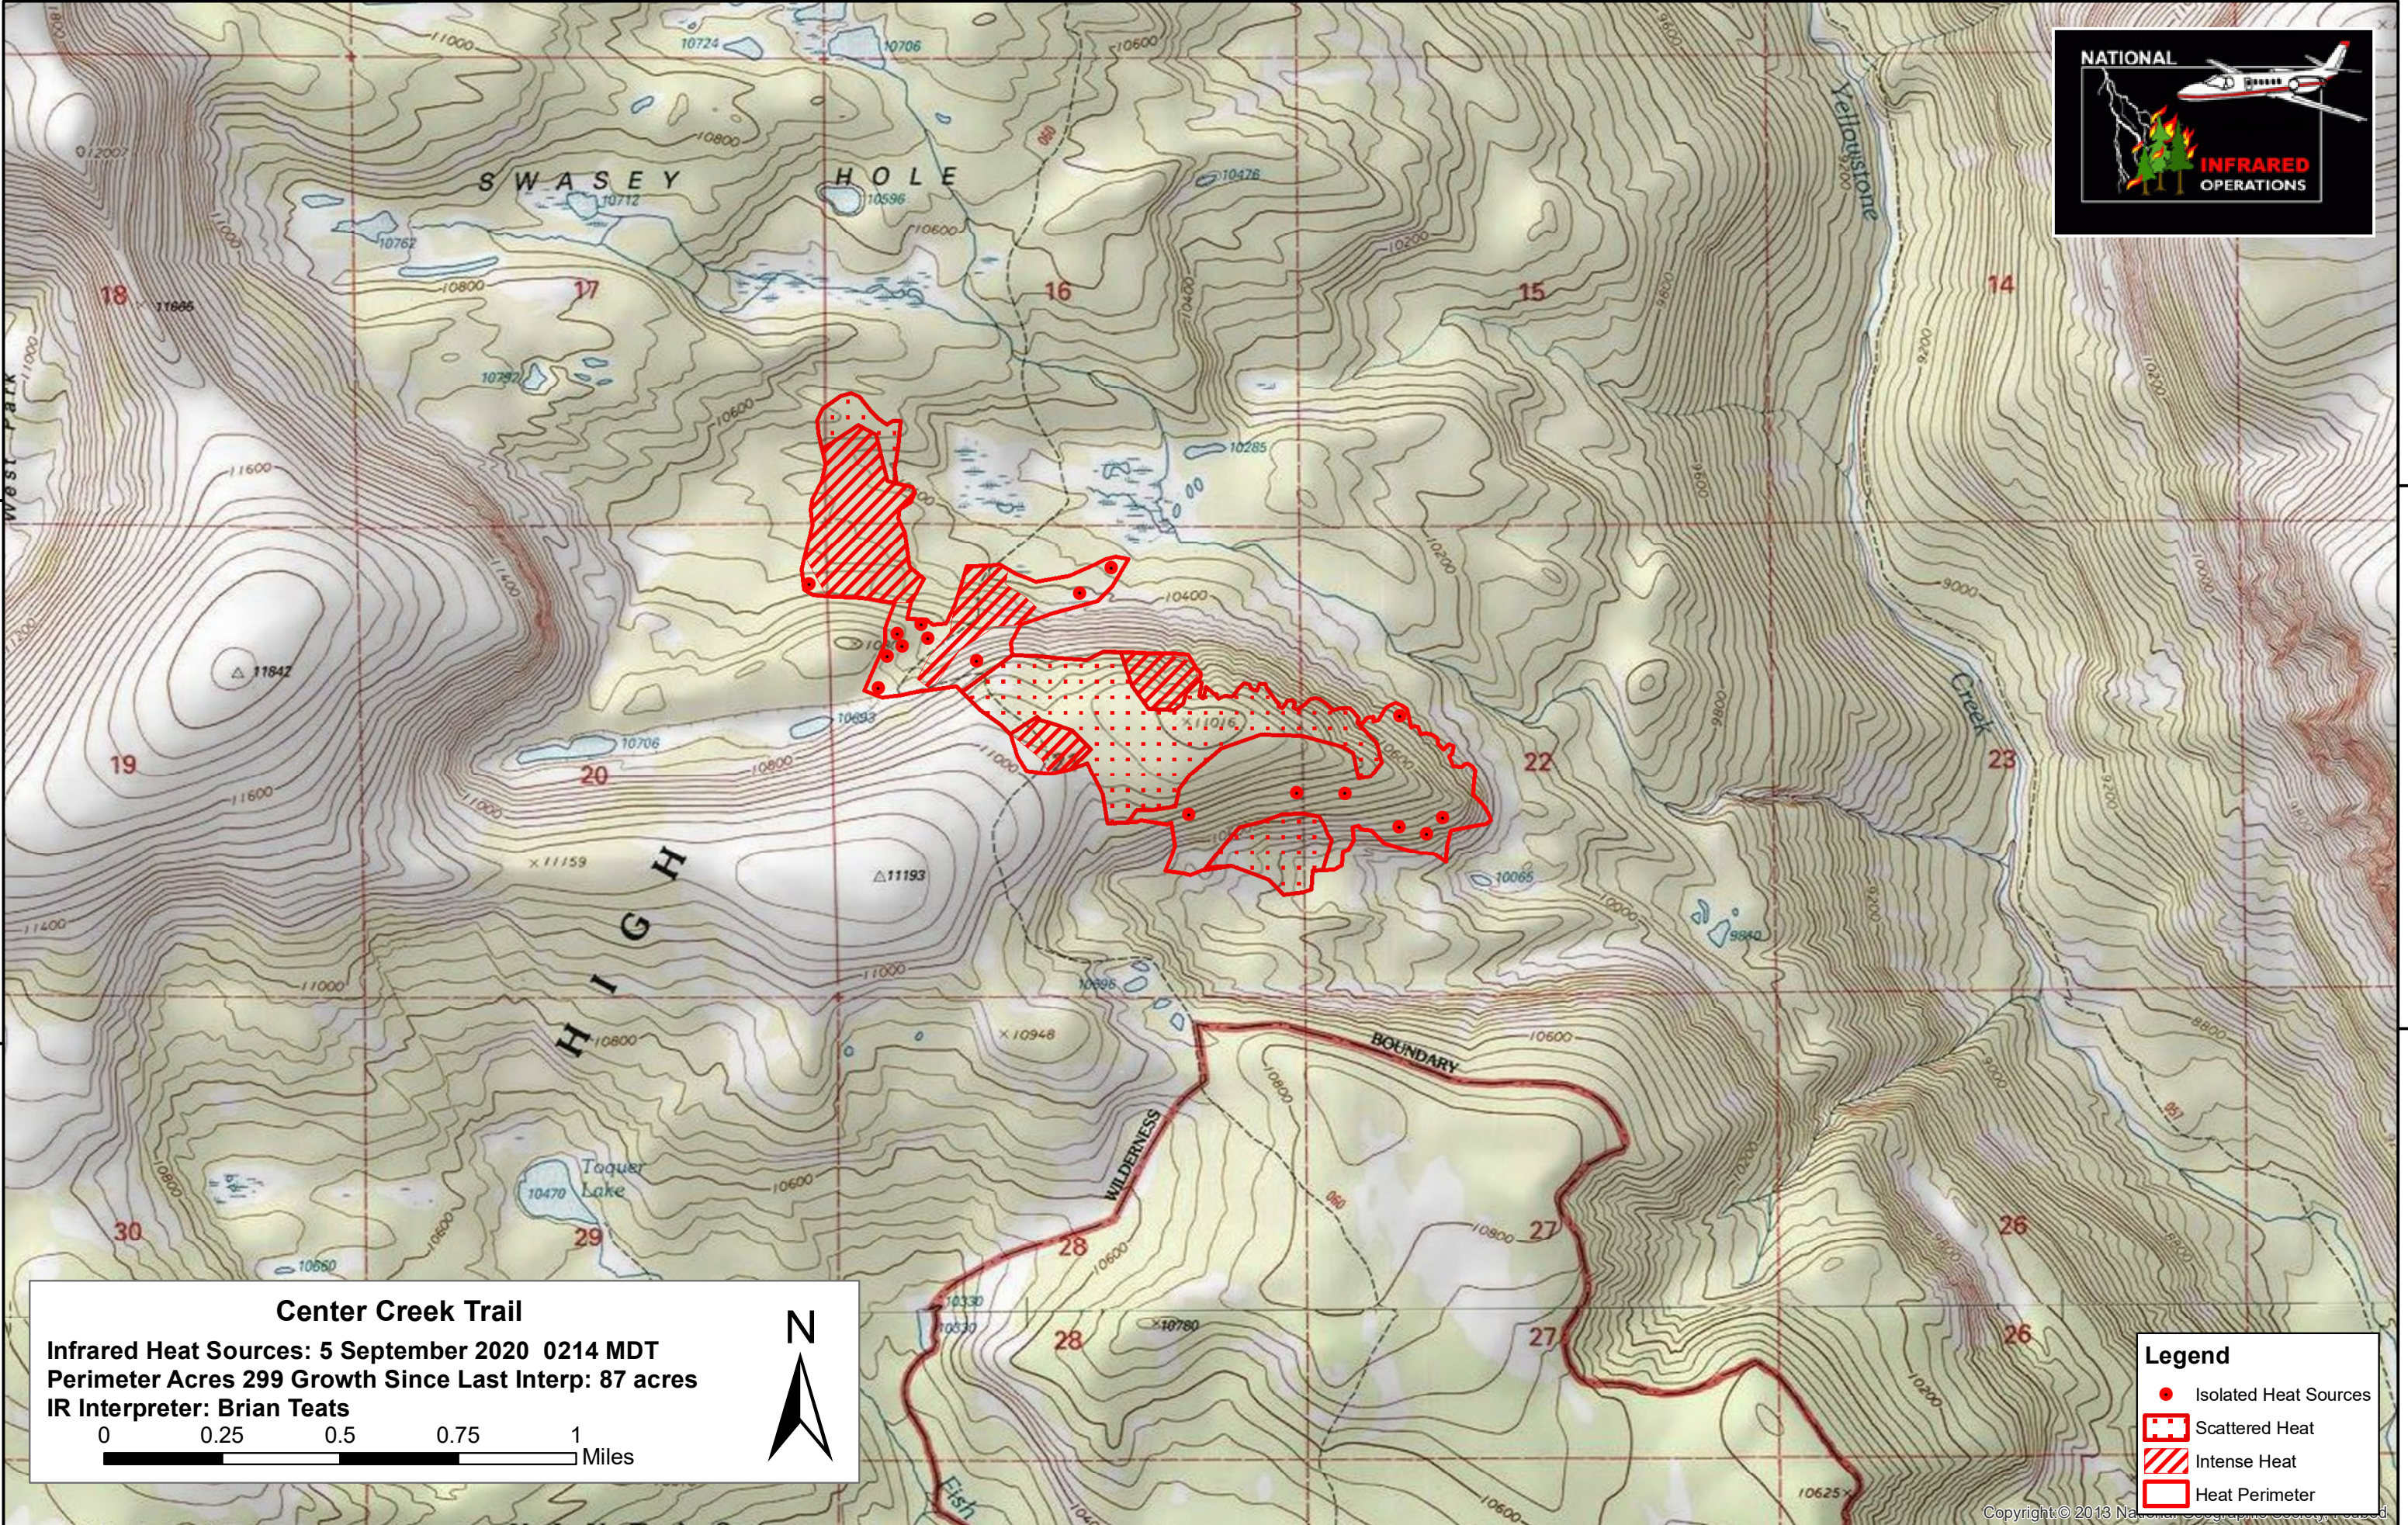

110°29'0"W 110°28'0"W 110°27'0"W 110°26'0"W 110°25'0"W

40°39'0"N

40°39'0"N

40°38'0"N

40°38'0"N

110°30'0"W

110°29'0"W

110°28'0"W

110°27'0"W

110°26'0"W

110°25'0"W

**Center Creek Trail**  
Infrared Heat Sources: 5 September 2020 0214 MDT  
Perimeter Acres 299 Growth Since Last Interp: 87 acres  
IR Interpreter: Brian Teats

- Legend**
- Isolated Heat Sources
  - + Scattered Heat
  - / Intense Heat
  - Heat Perimeter