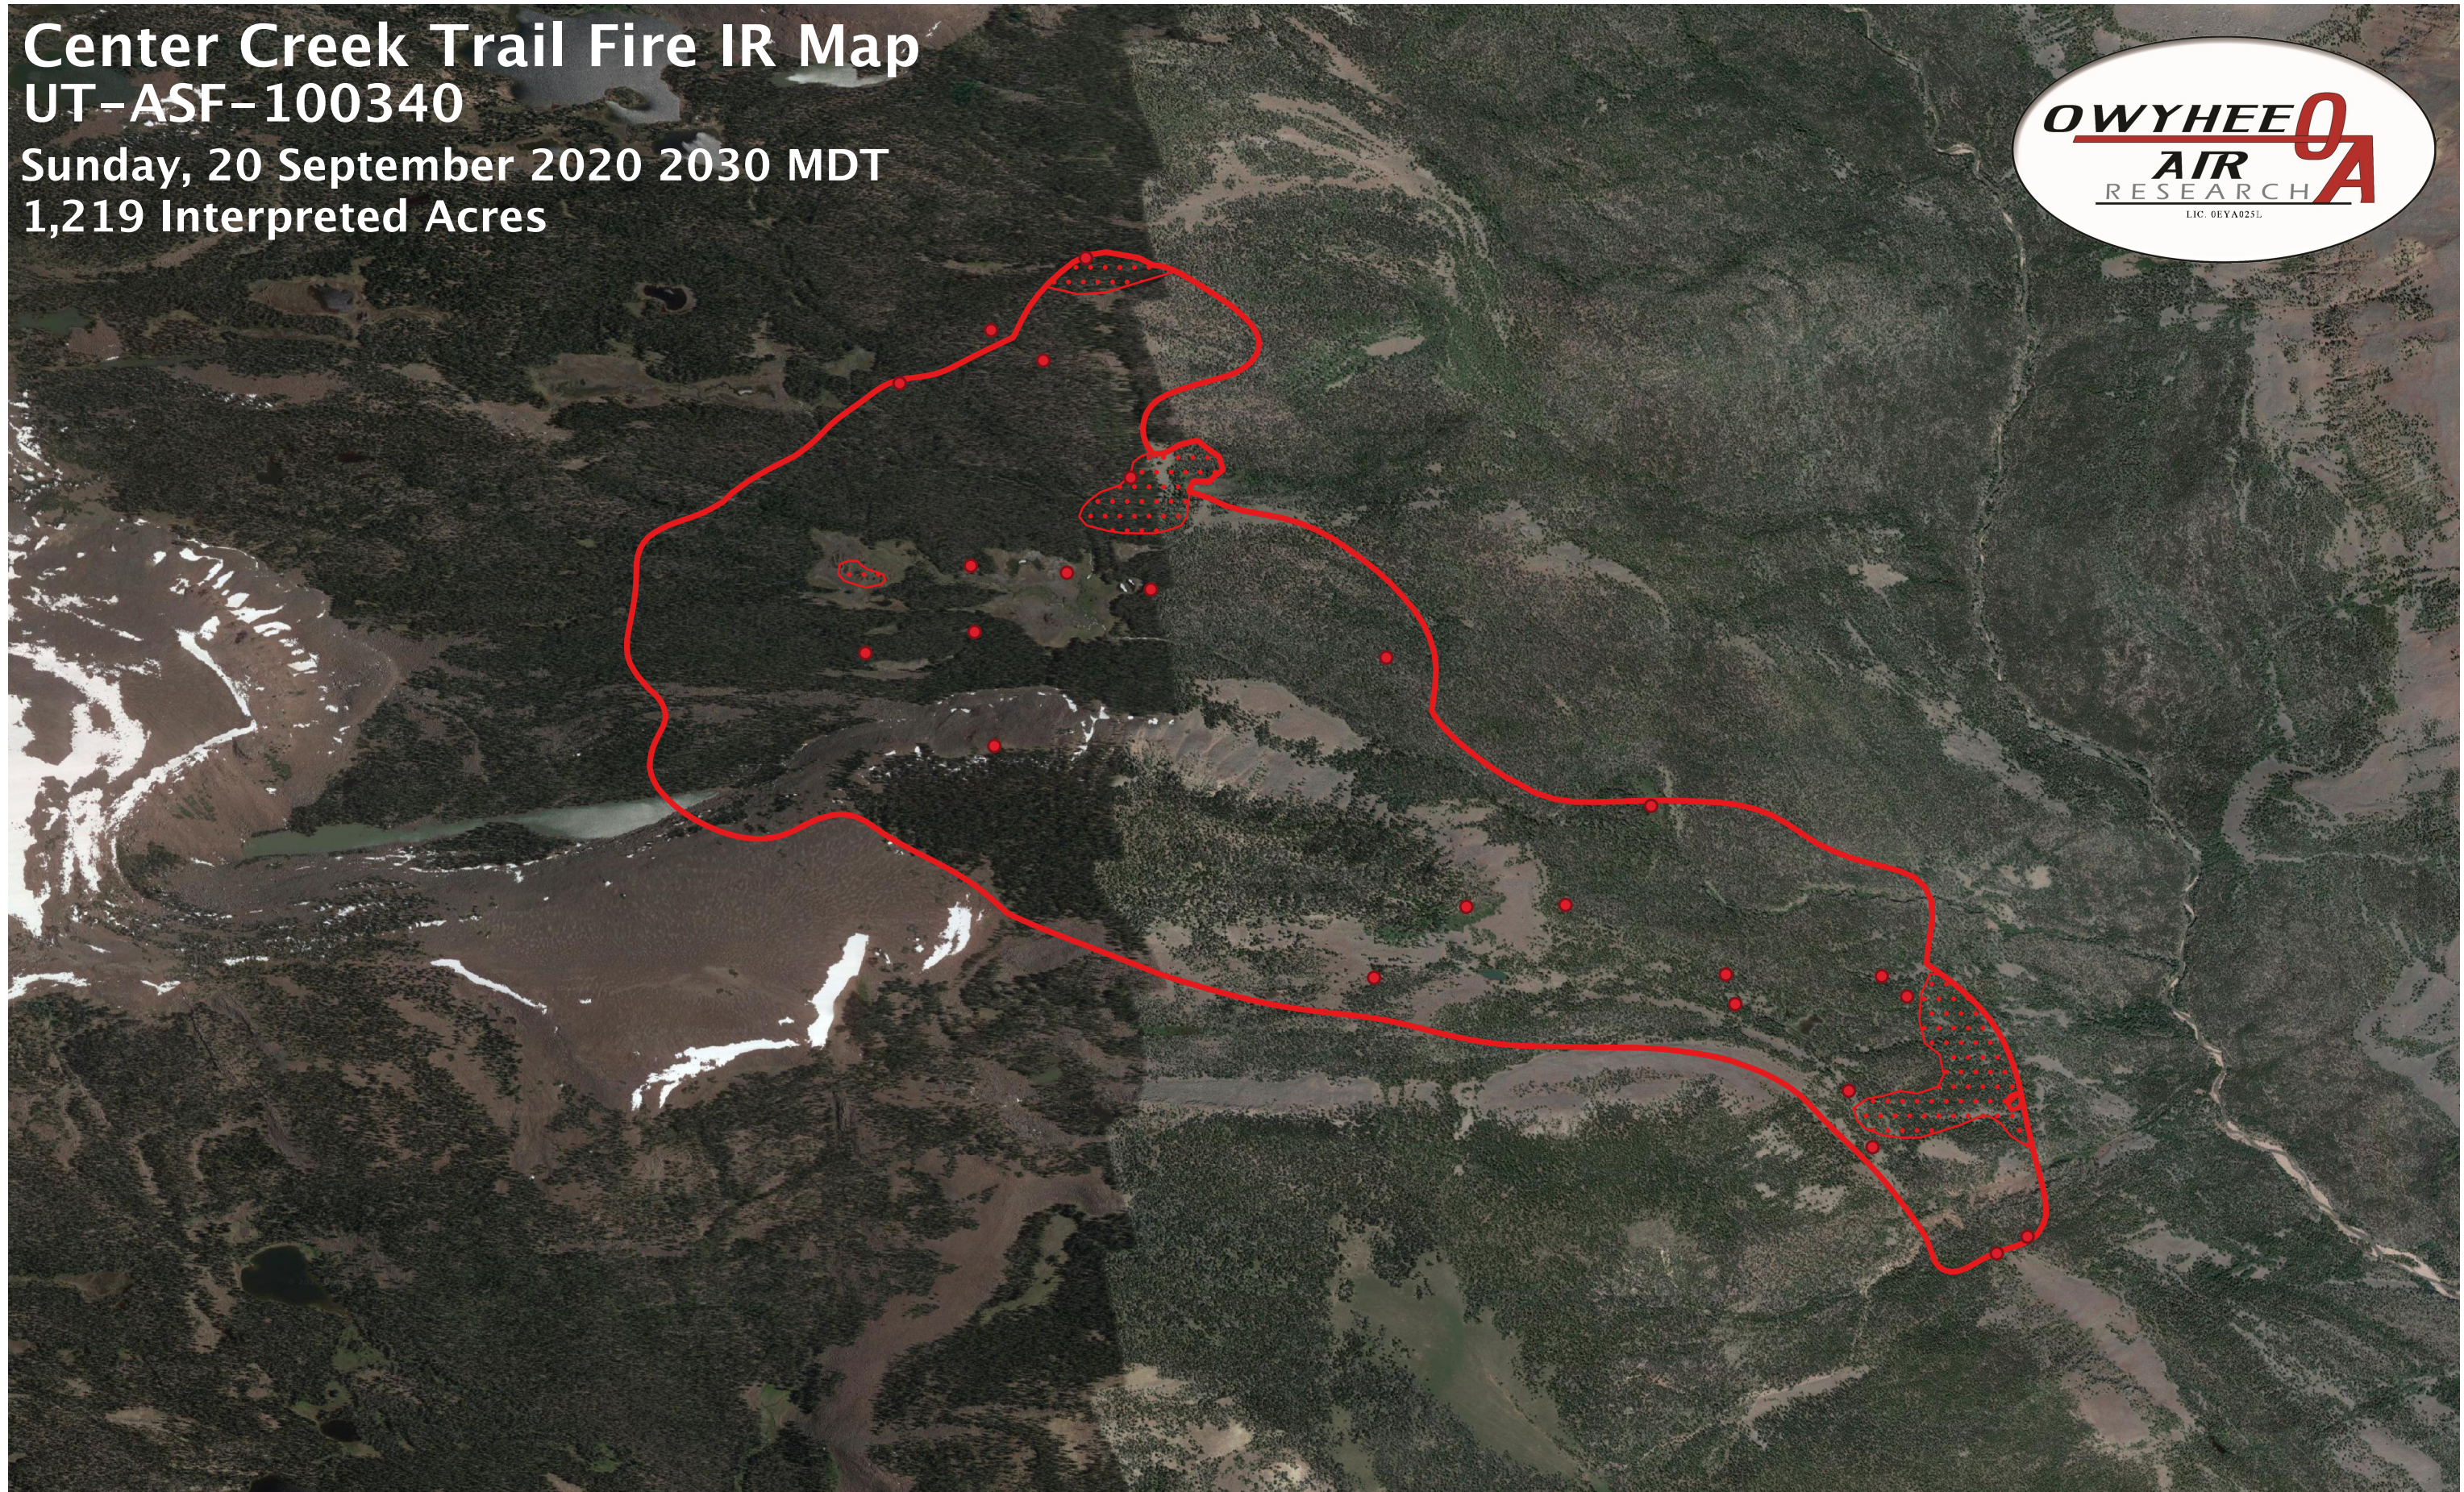

Center Creek Trail Fire IR Map

UT-ASF-100340
Sunday, 20 September 2020 2030 MDT
1,219 Interpreted Acres

Legend

- IR Isolated Heat
- ▭ Burn Perimeter
- ▨ IR Intense Heat
- ▤ IR Scattered Heat

Scale: 1:11,500
Projection: WGS 84
Produced by Owyhee Air Research, Inc.
IR Interpreter: C. Merriman
fire@owyheear.com (208) 442-5405