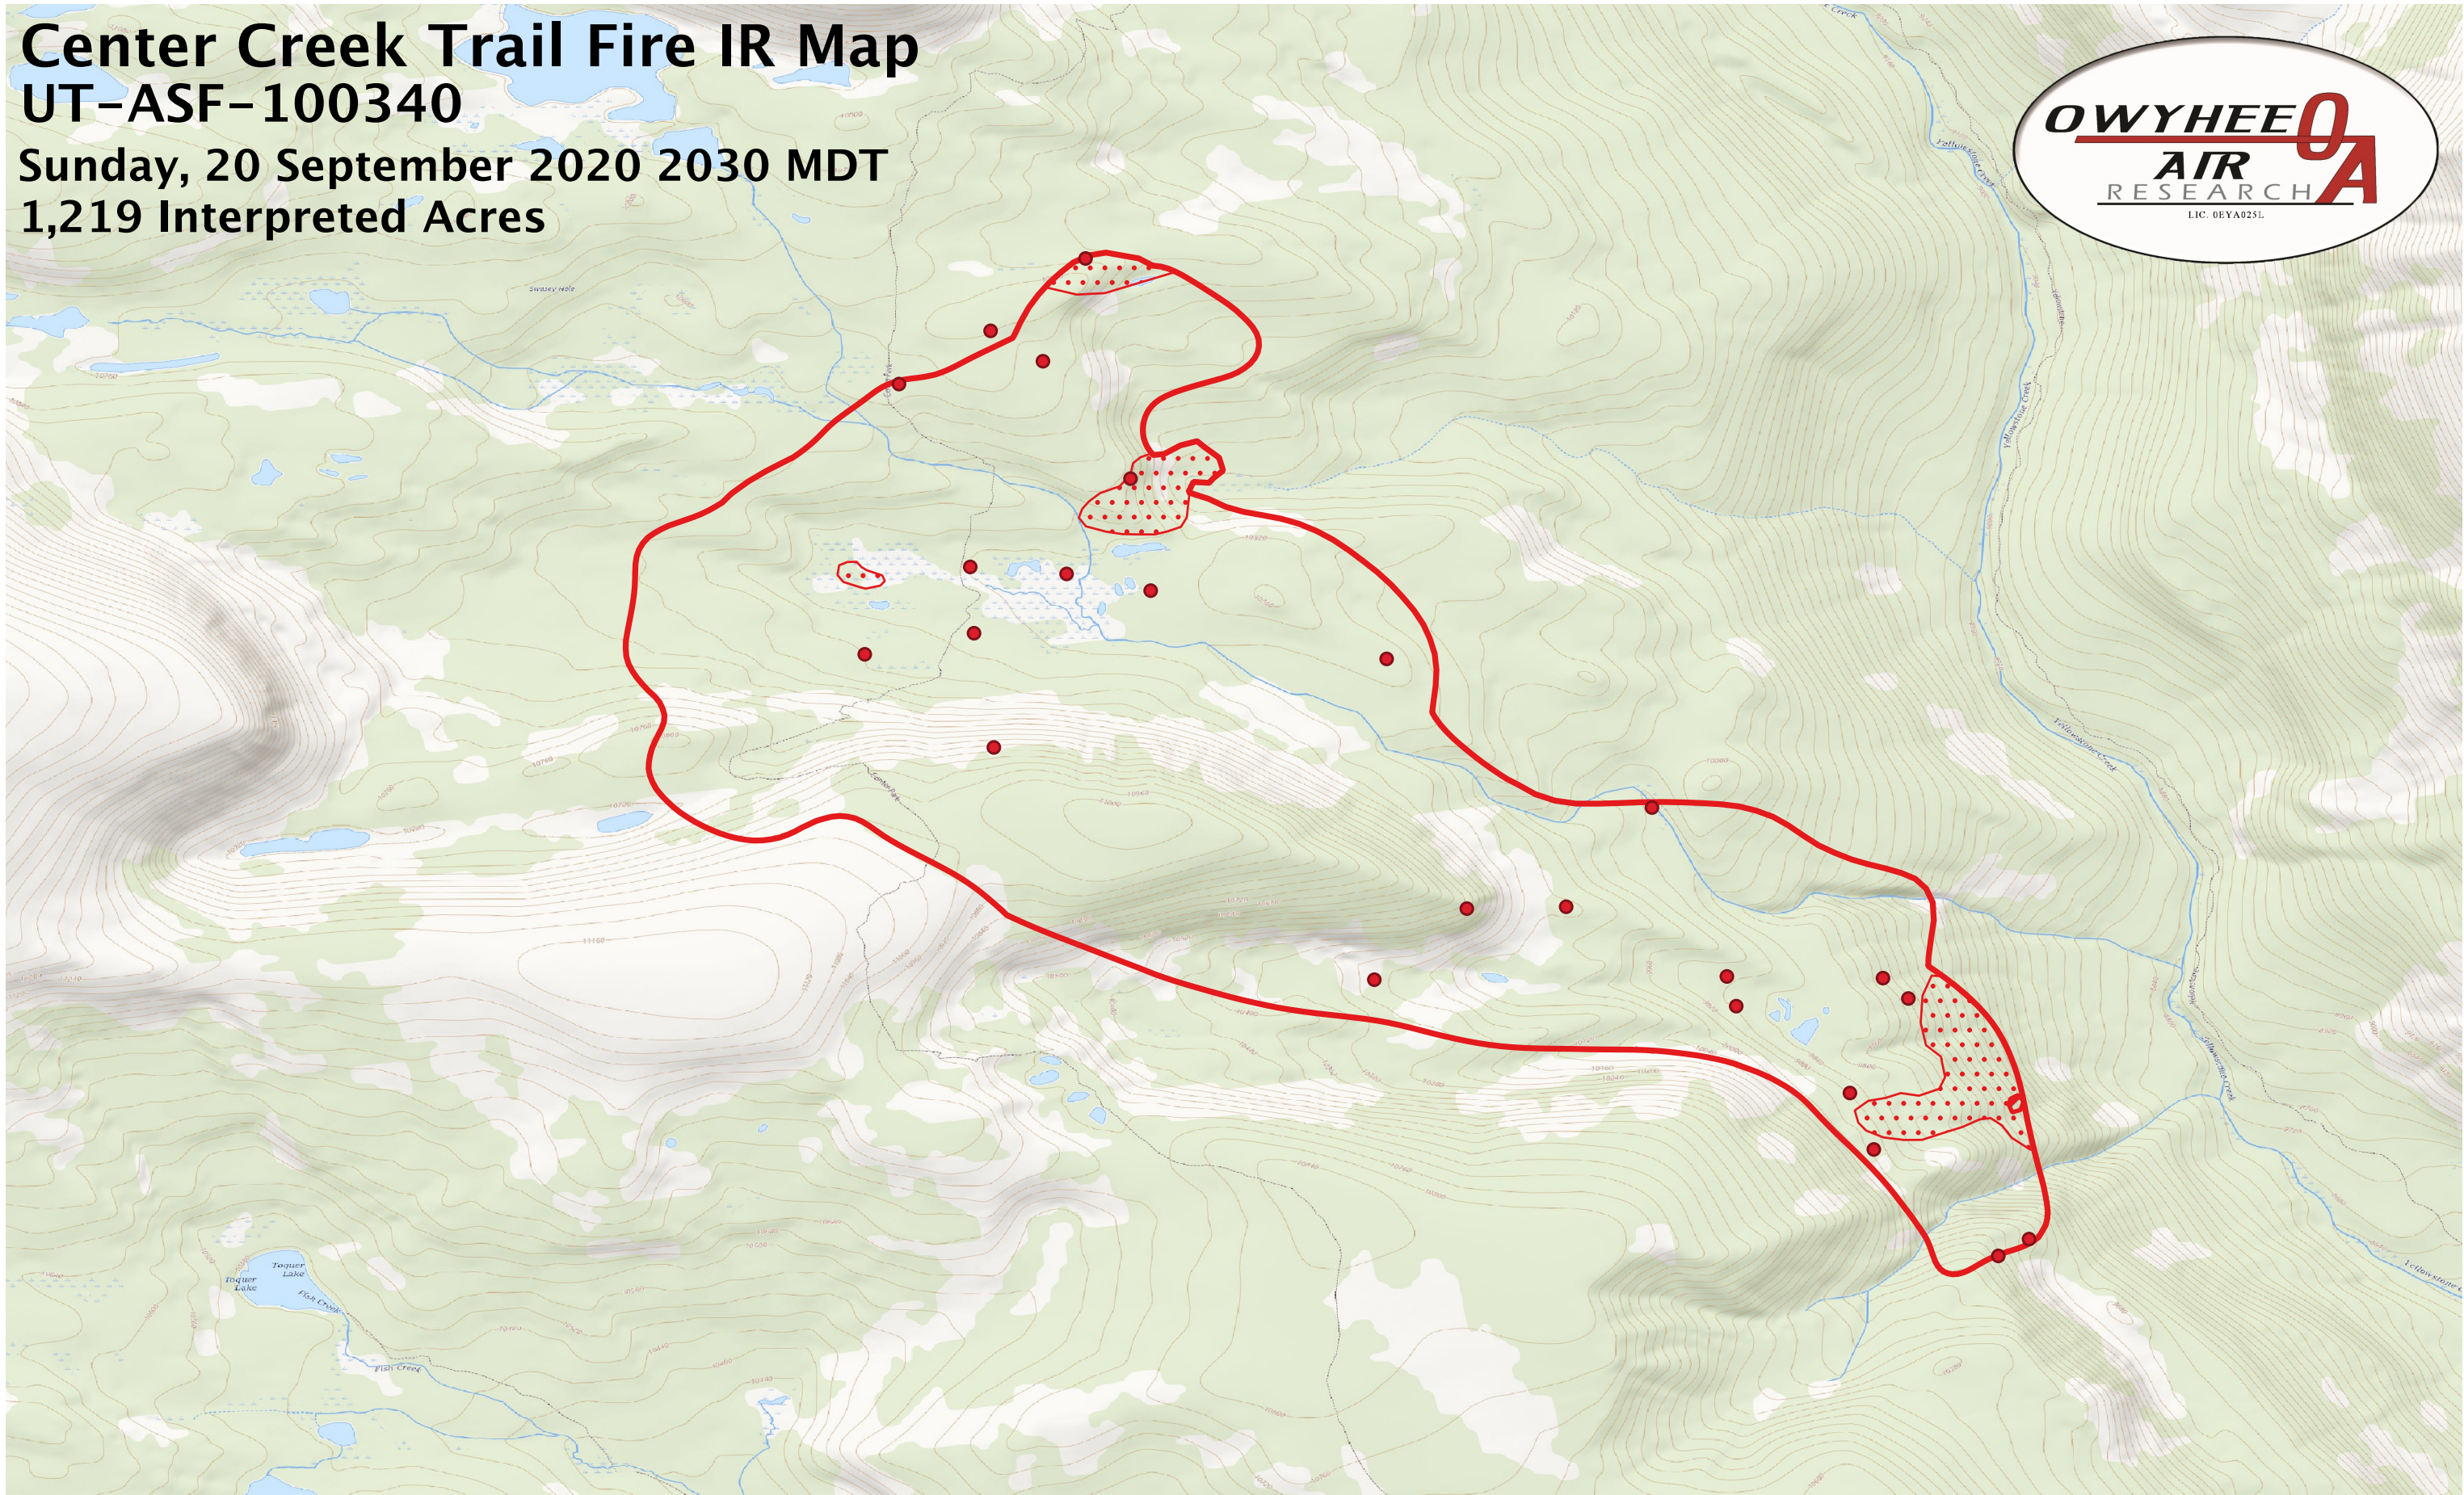

Center Creek Trail Fire IR Map

UT-ASF-100340

Sunday, 20 September 2020 2030 MDT
1,219 Interpreted Acres

Legend

- IR Isolated Heat
- ▭ Burn Perimeter
- ▨ IR Intense Heat
- ▤ IR Scattered Heat

Scale: 1:11,500
Projection: WGS 84
Produced by Owyhee Air Research, Inc.
IR Interpreter: C. Merriman
fire@owyheear.com (208) 442-5405