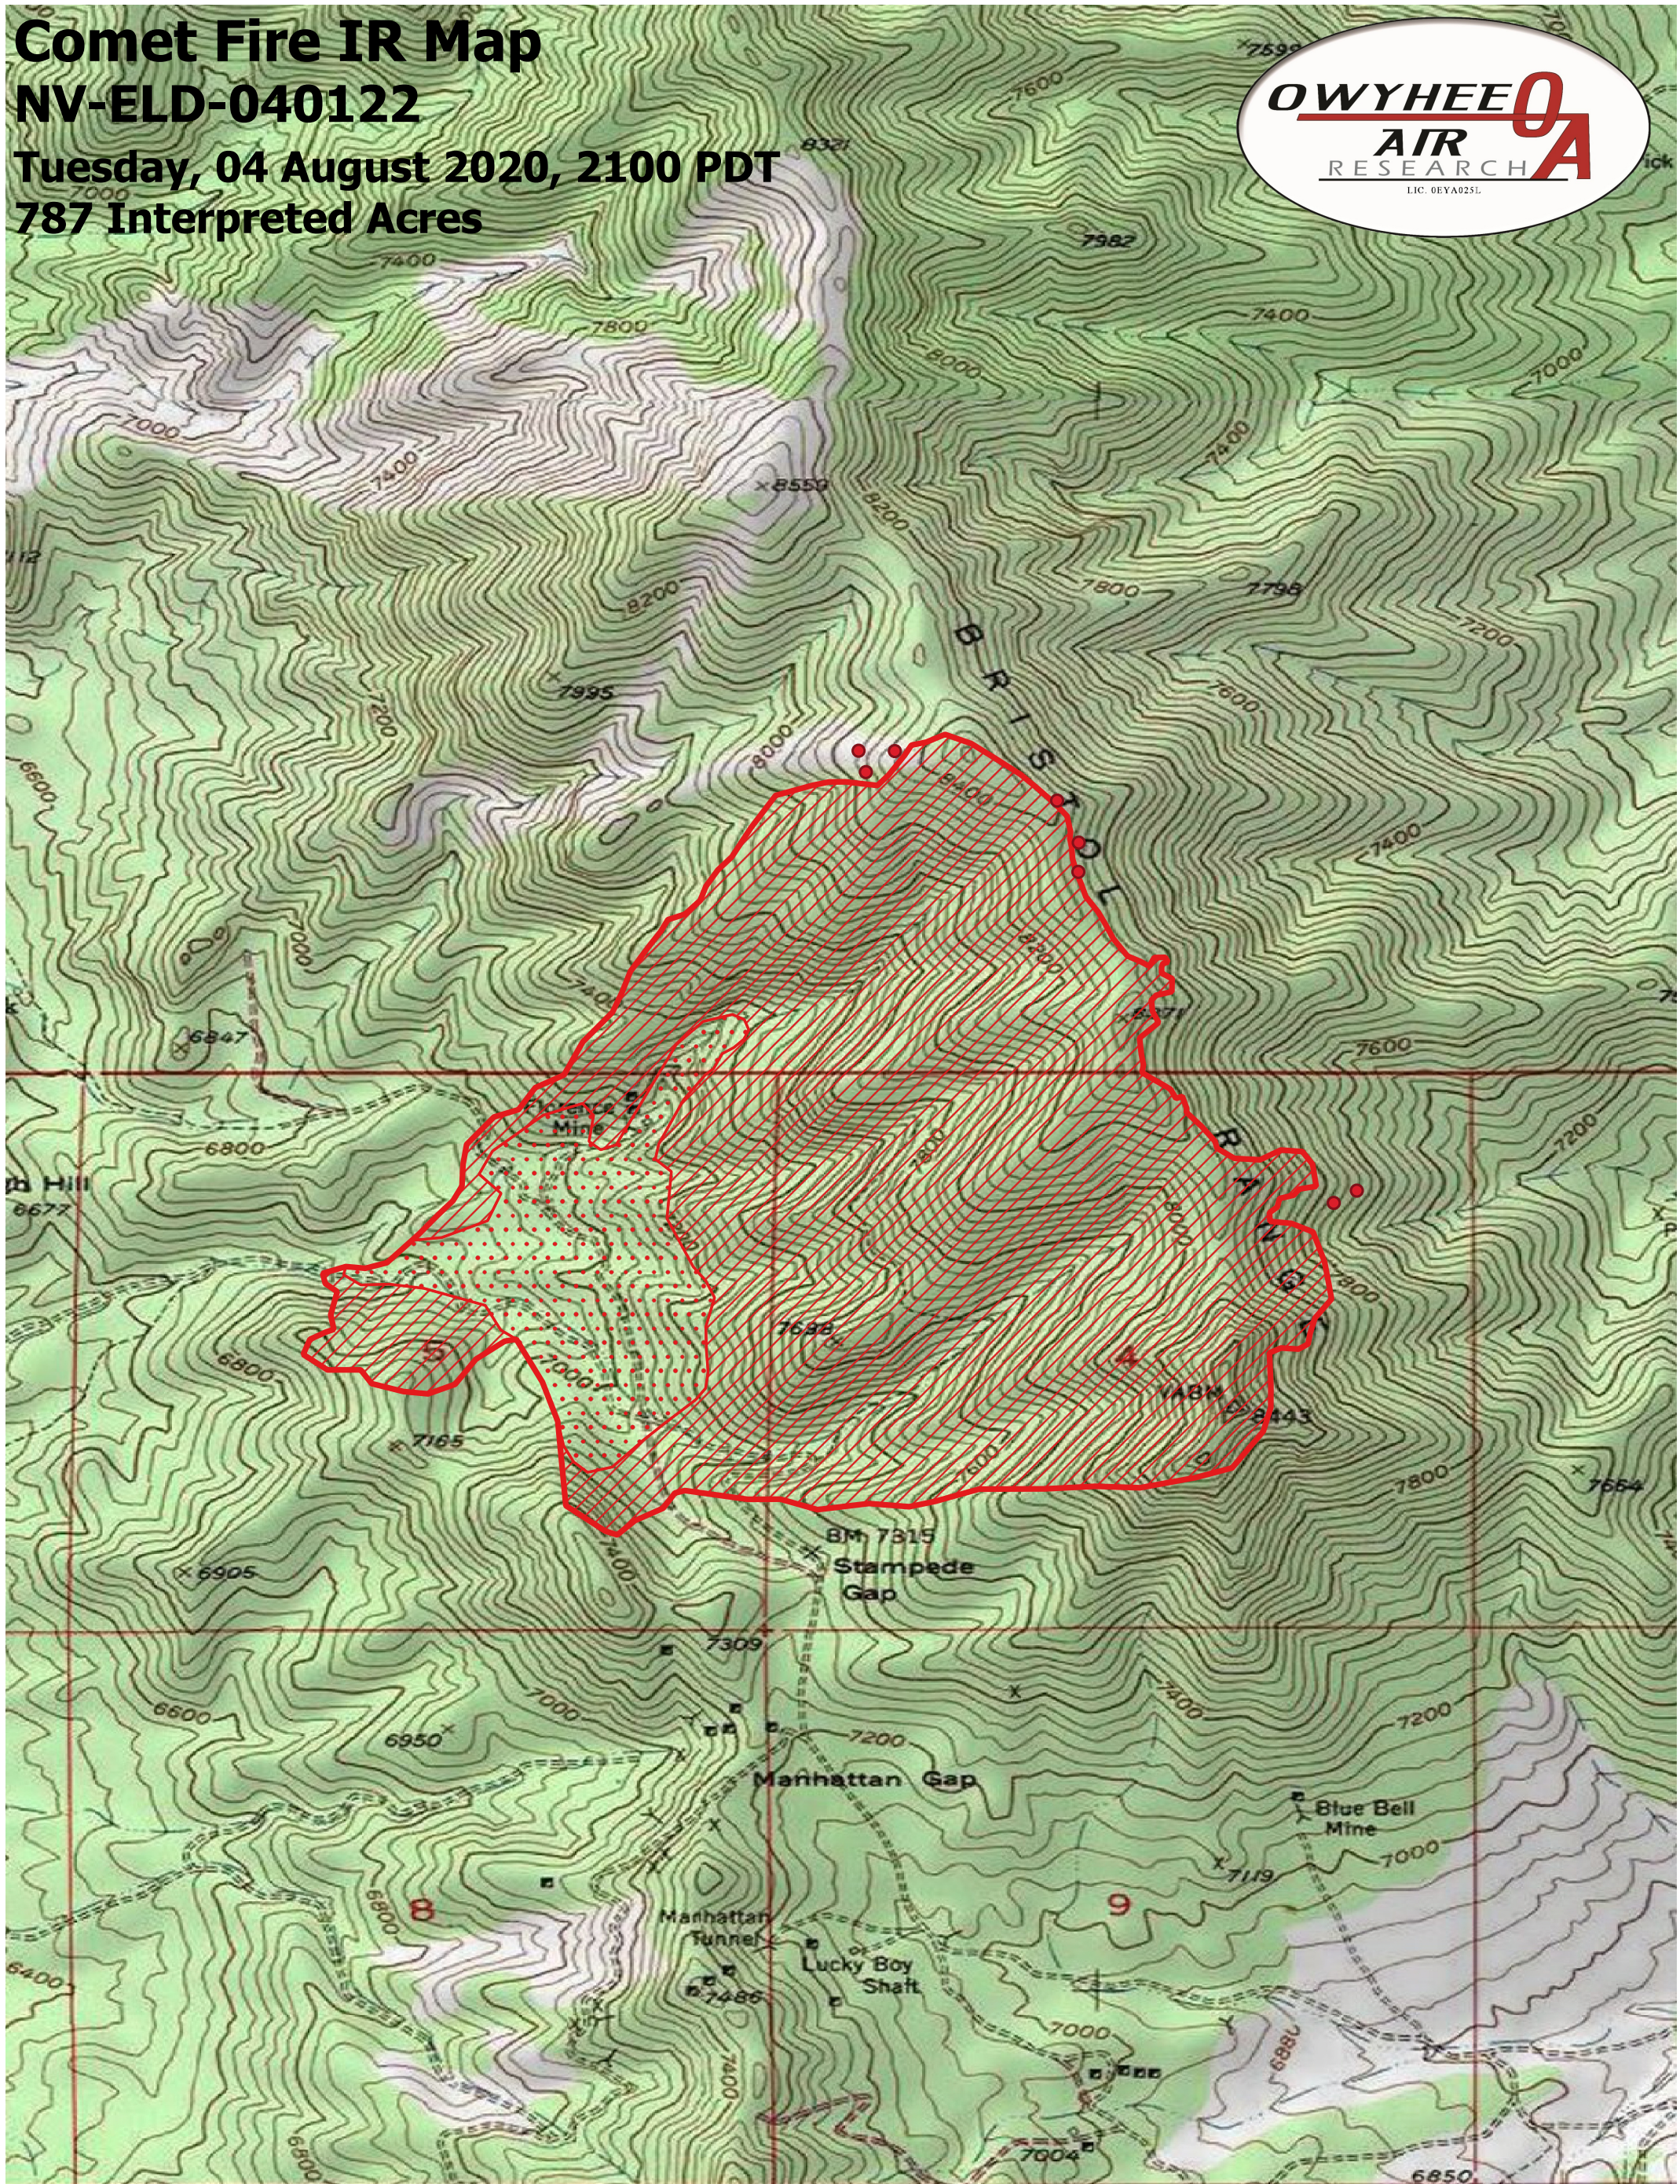

Comet Fire IR Map

NV-ELD-040122

Tuesday, 04 August 2020, 2100 PDT

787 Interpreted Acres

Legend

- IR Isolated Heat
- ▭ Burn Perimeter
- ▨ IR Intense Heat
- ⋯ IR Scattered Heat

Scale: 1:10,000

Projection: WGS 84