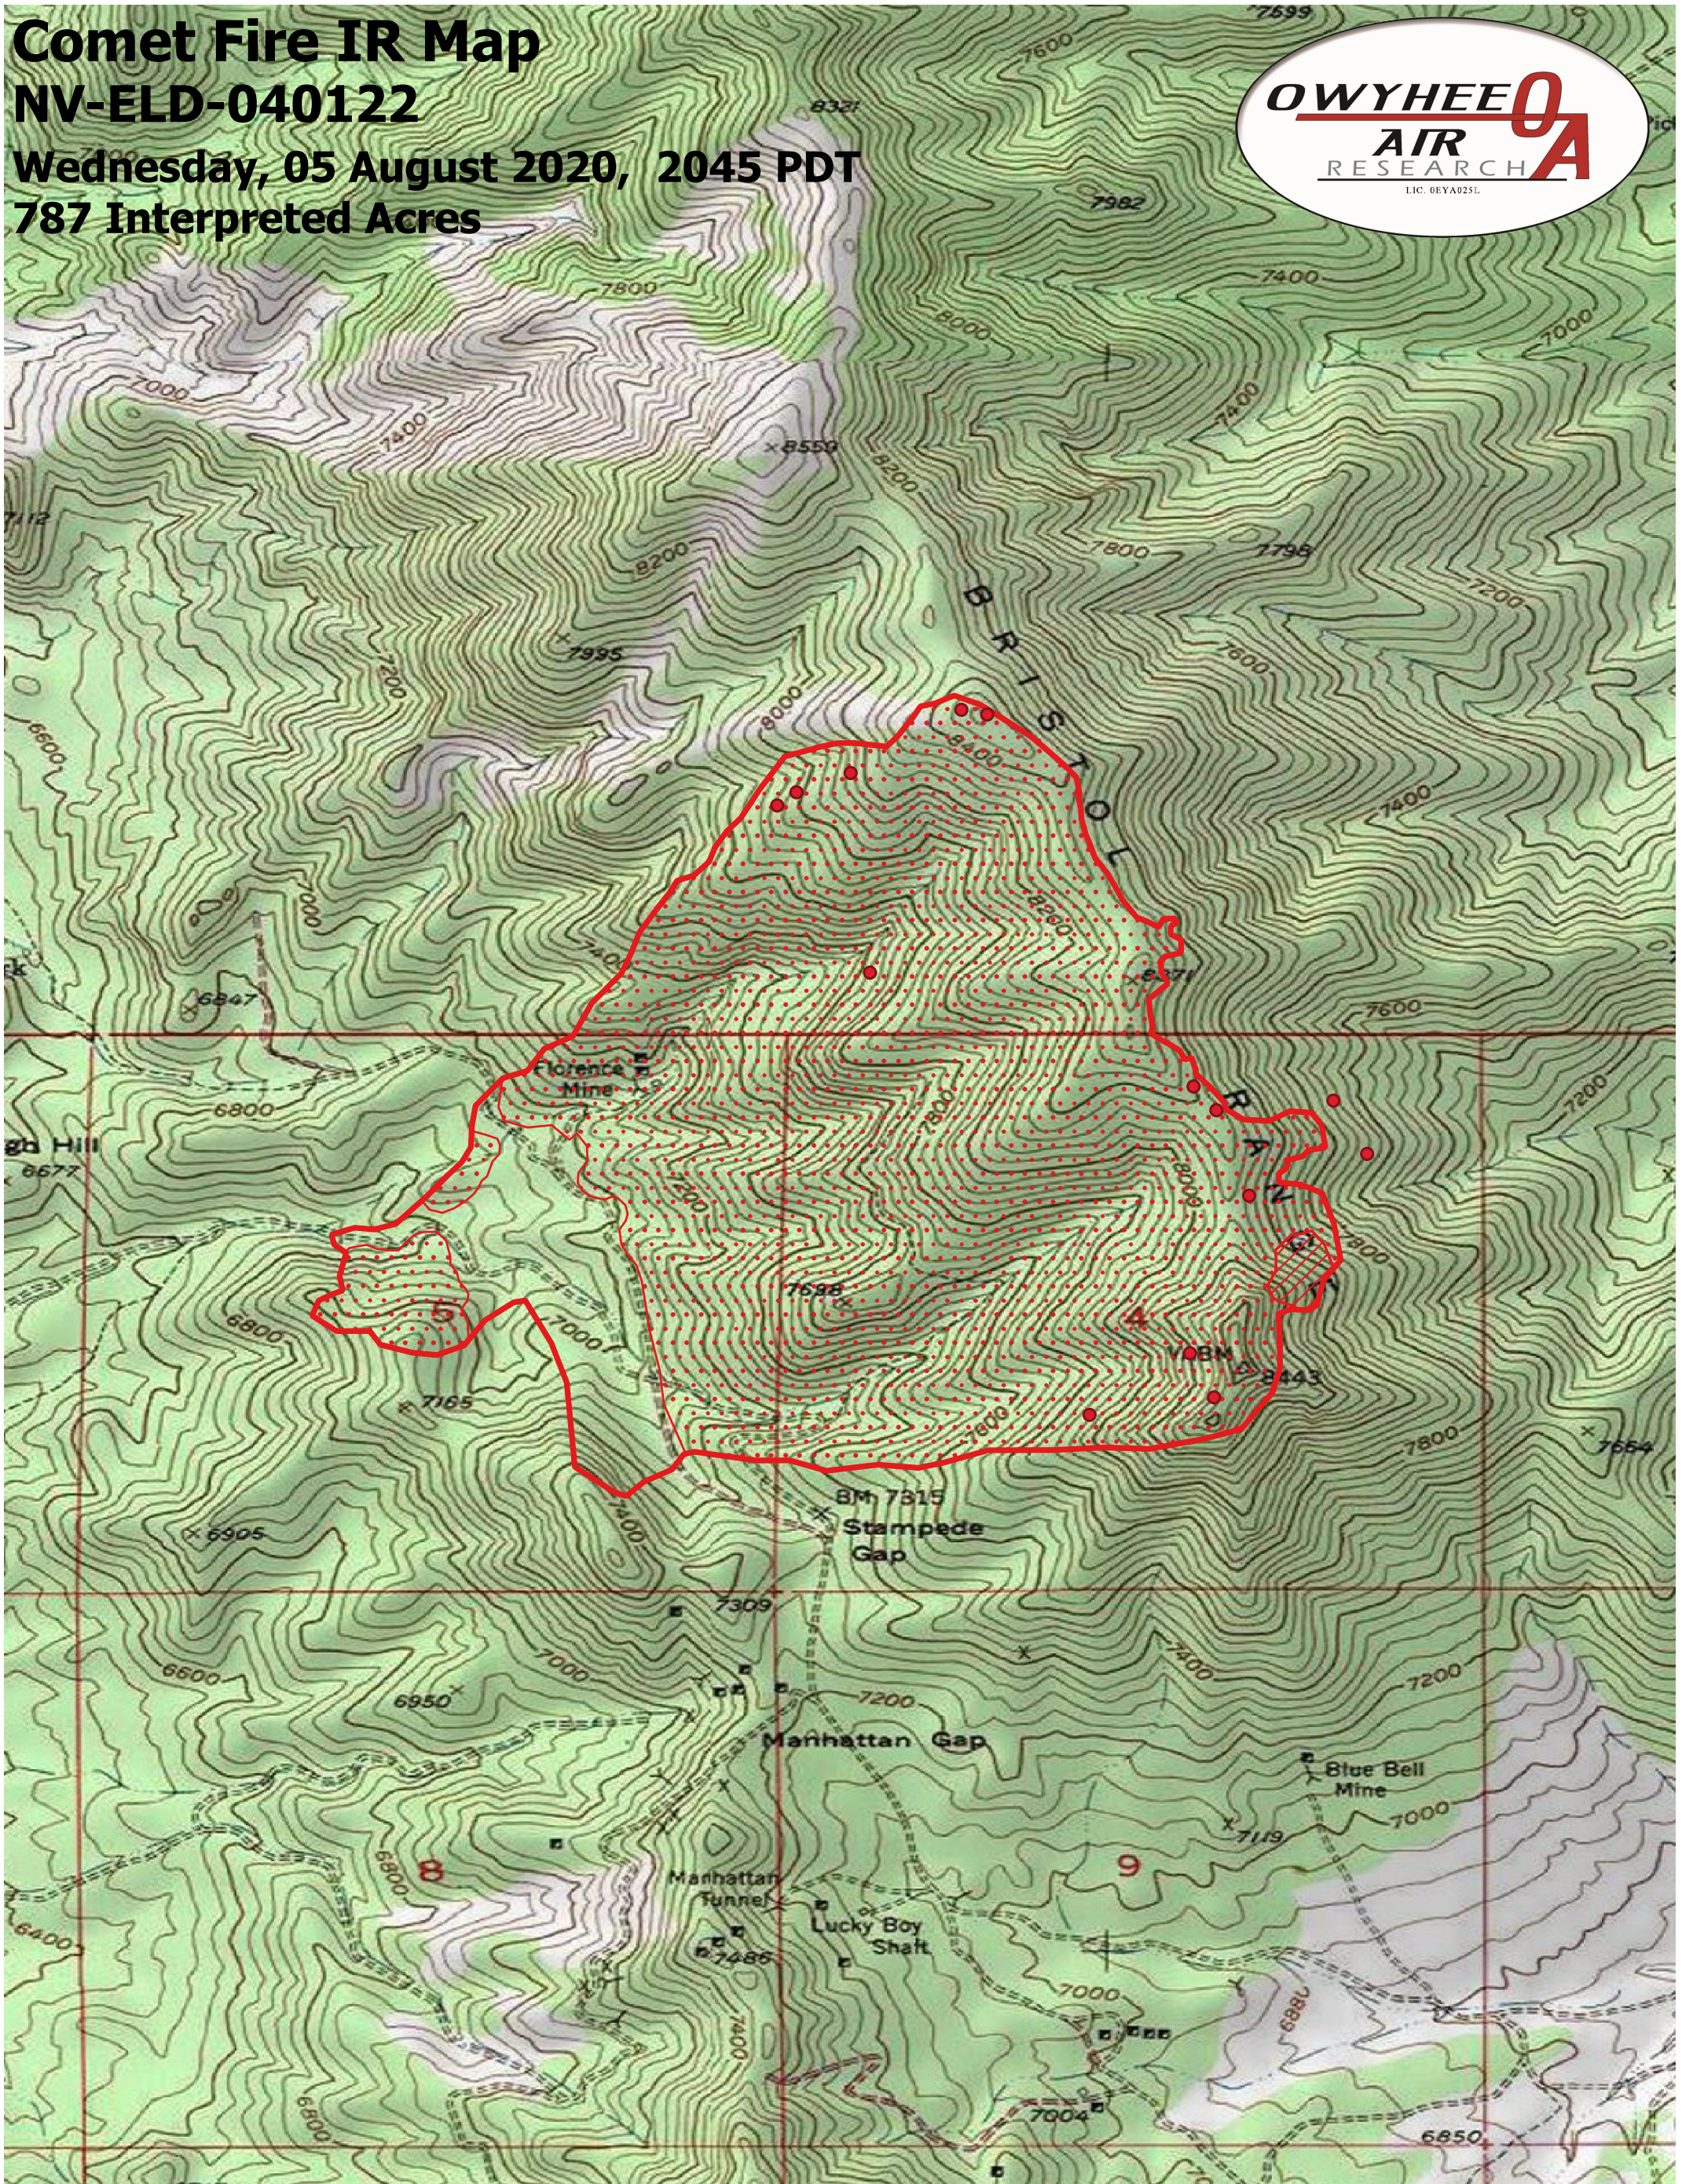

Comet Fire IR Map

NV-ELD-040122

Wednesday, 05 August 2020, 2045 PDT

787 Interpreted Acres

Legend

- IR Isolated Heat
- ▭ Burn Perimeter
- ▨ IR Intense Heat
- ⋯ IR Scattered Heat

Scale: 1:10,000

Projection: WGS 84