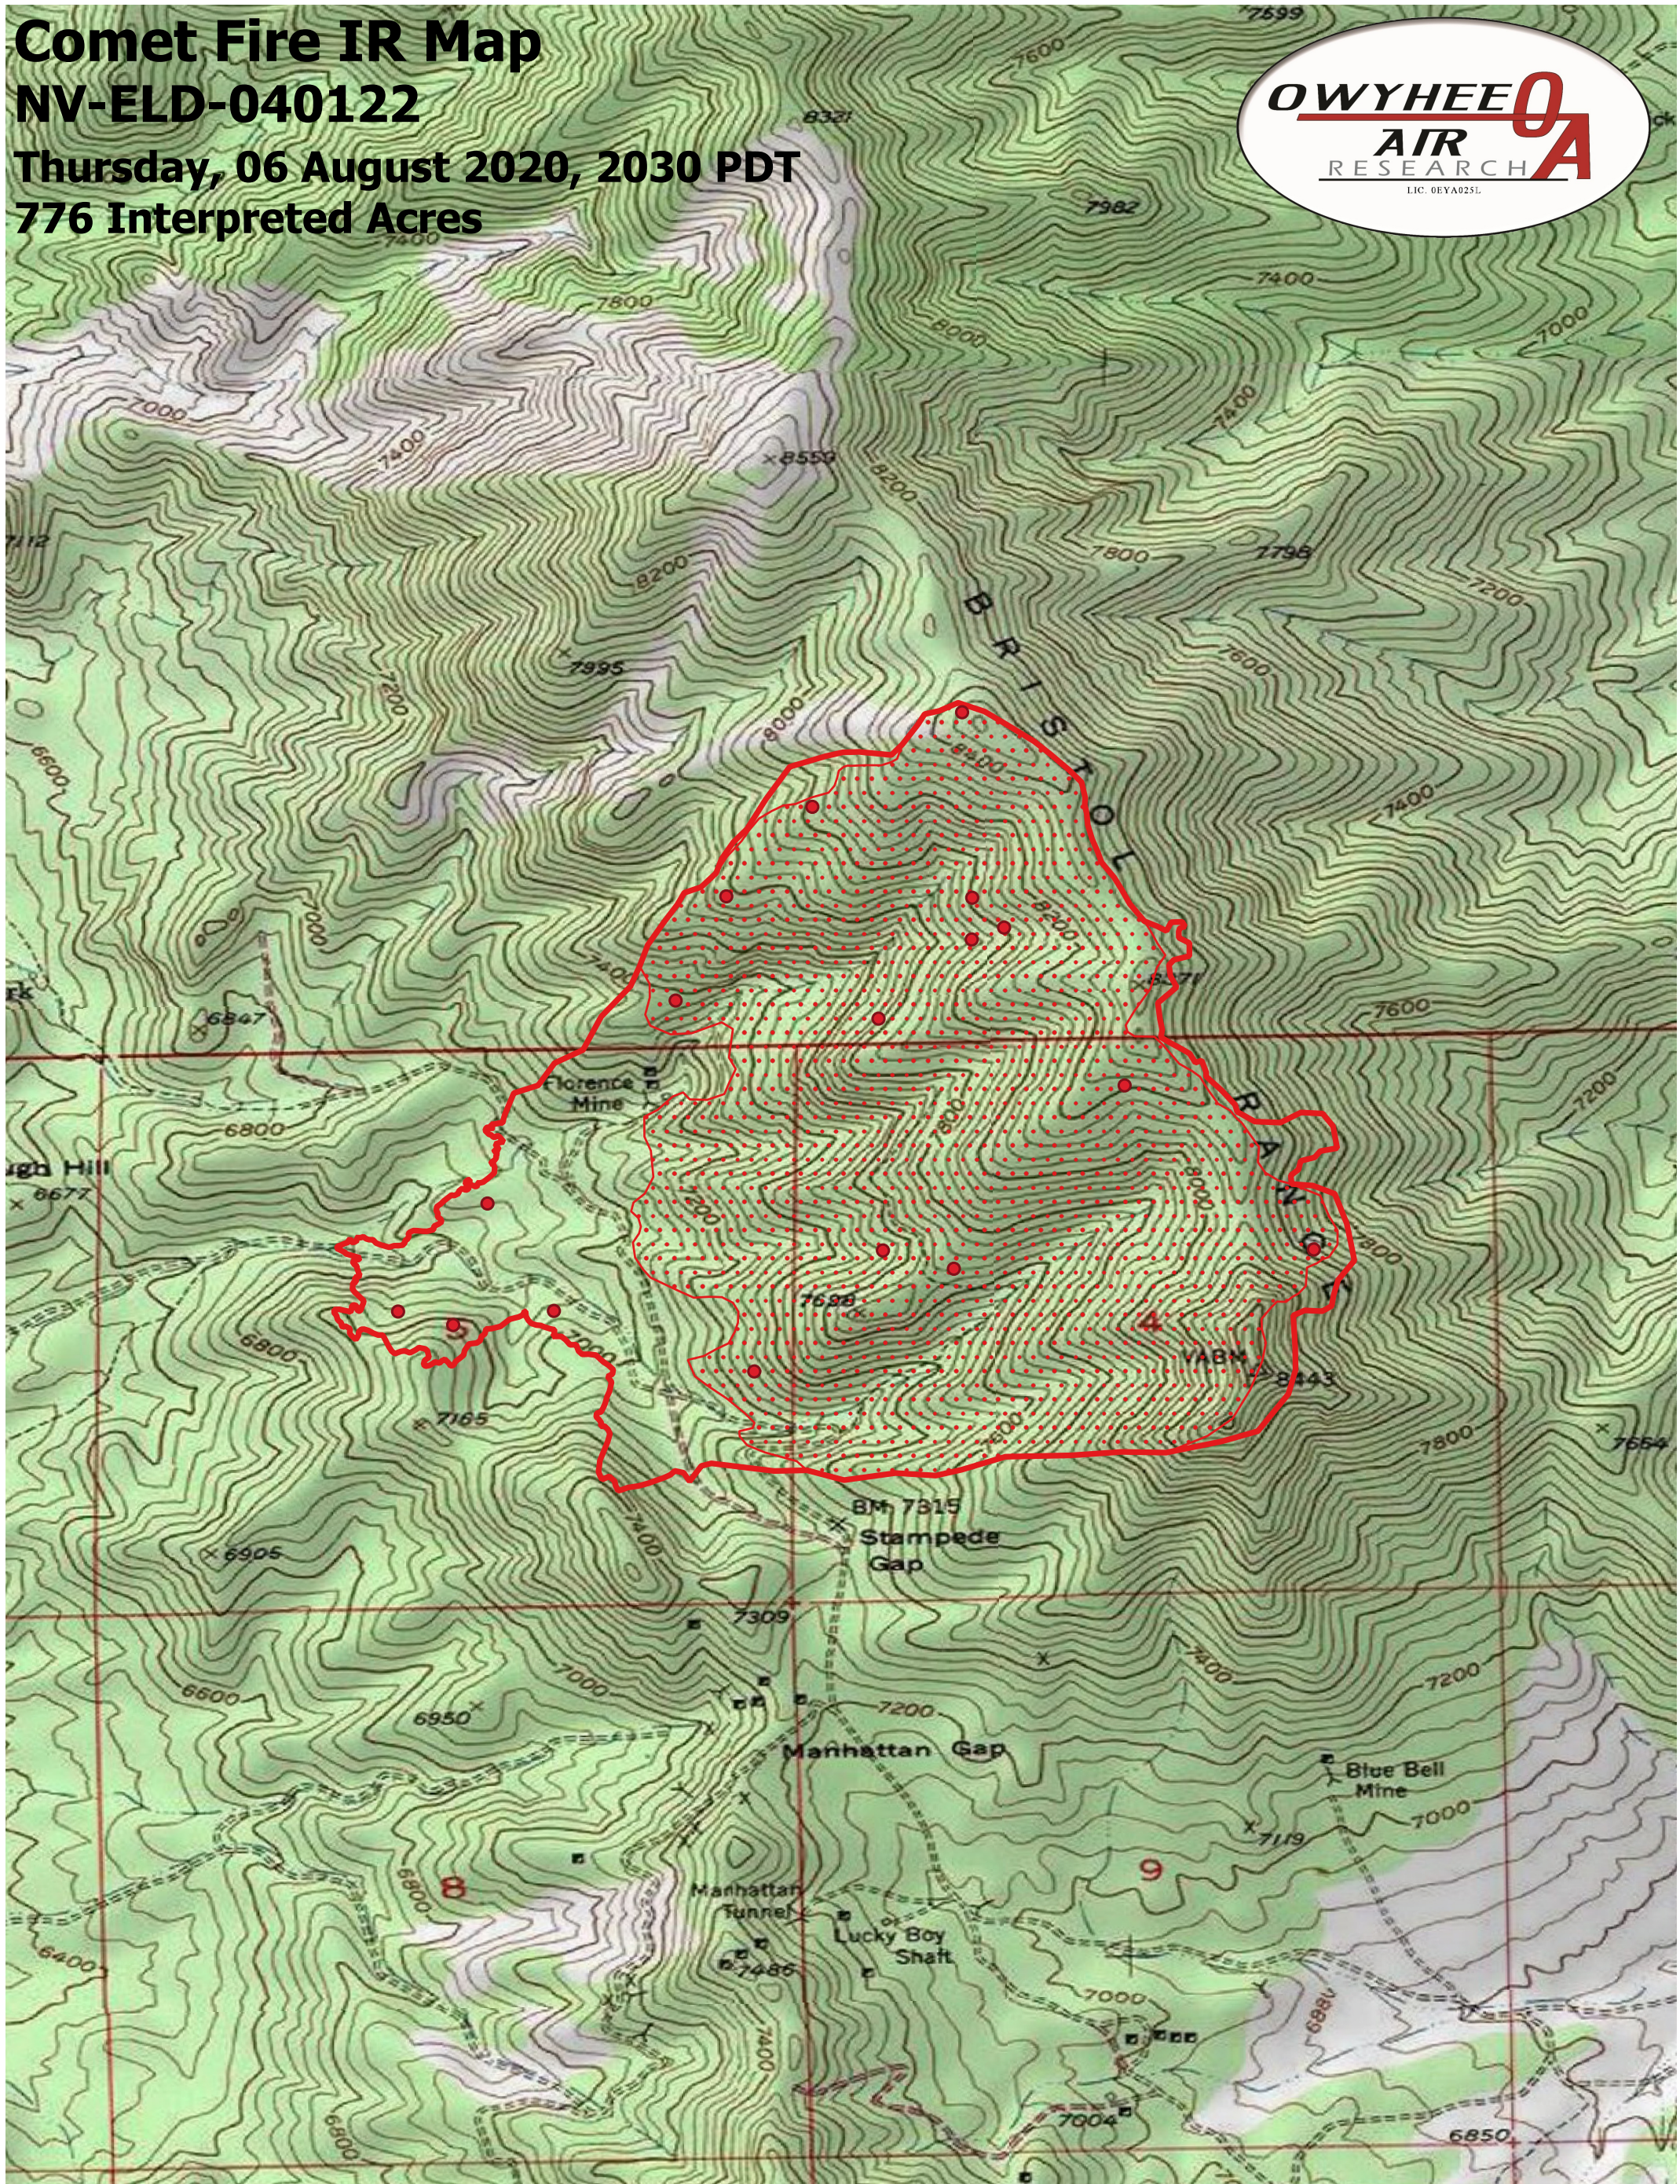

Comet Fire IR Map

NV-ELD-040122

Thursday, 06 August 2020, 2030 PDT

776 Interpreted Acres

Legend

- IR_IsolatedHeat
- ▭ BurnPerimeter
- ⋯ IR_ScatteredHeat

Scale: 1:10,000

Projection: WGS 84