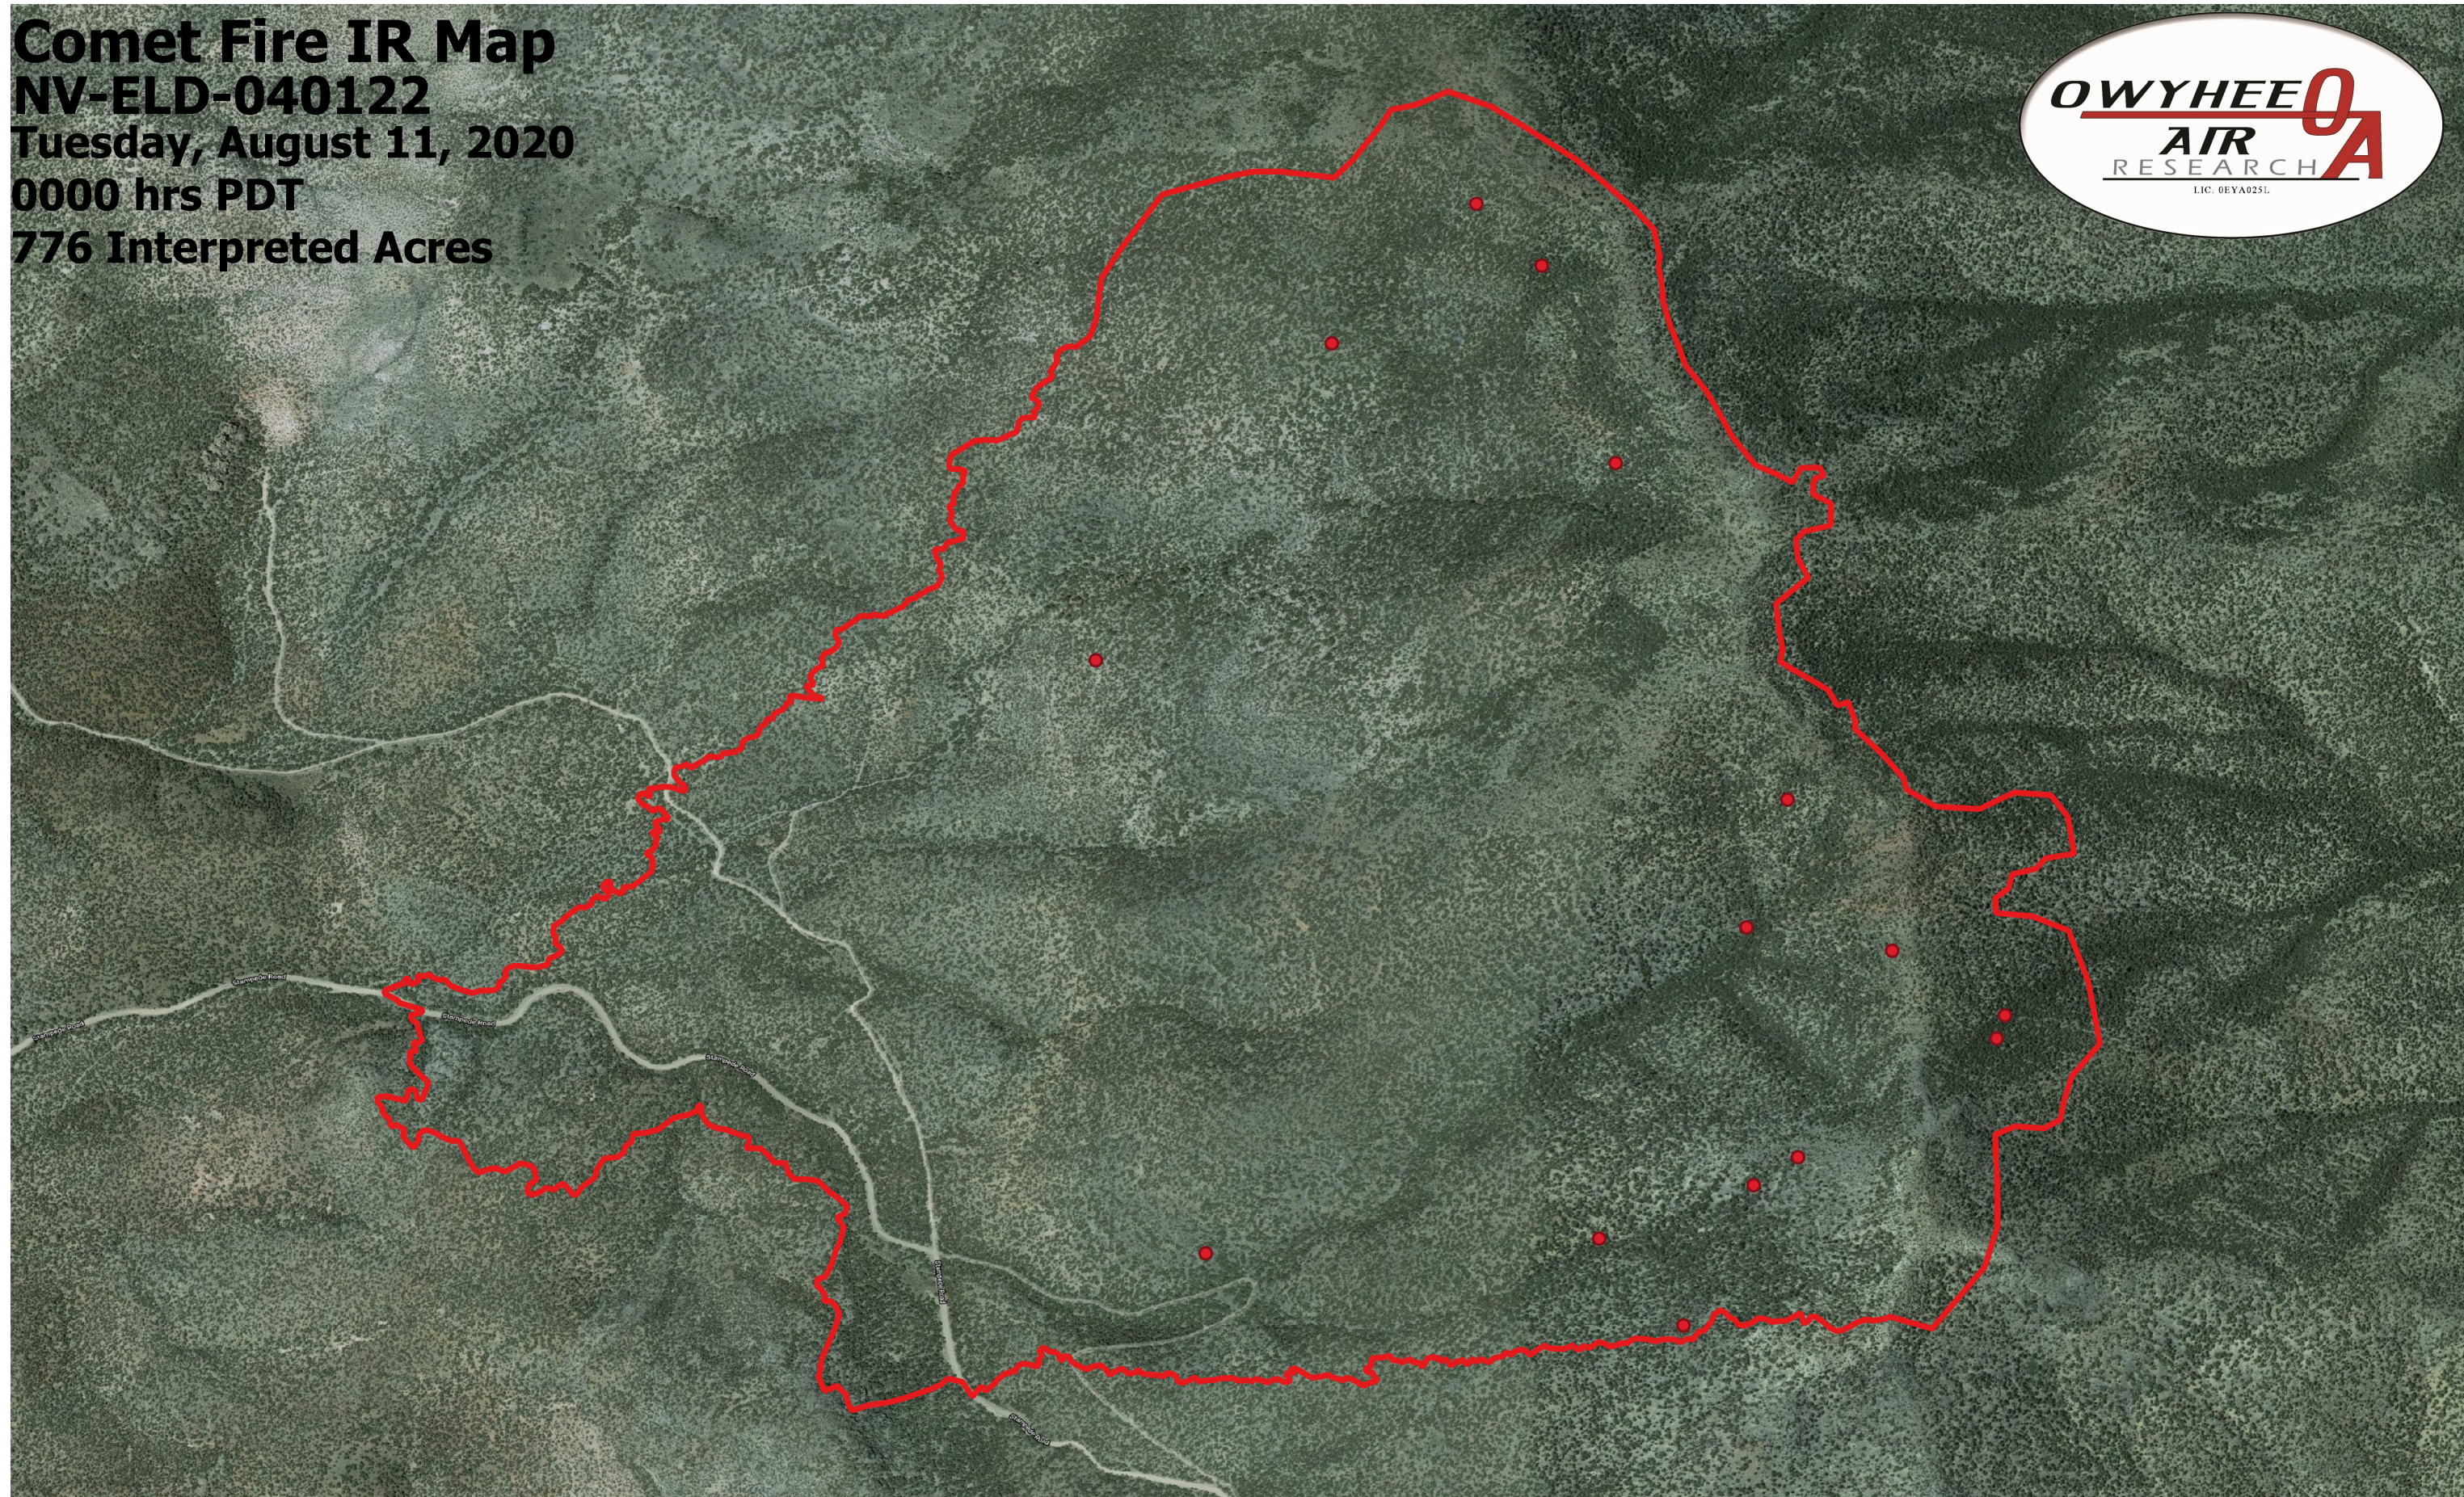

Comet Fire IR Map
NV-ELD-040122
Tuesday, August 11, 2020
0000 hrs PDT
776 Interpreted Acres

- Legend**
- Burn Perimeter
 - Isolated Heat

Scale: 1:15,000
Projection: WGS 84
Produced by Owyhee Air Research, Inc.
IR Interpreter: Courtney Holley
fire@owyheear.com (208) 442-5405