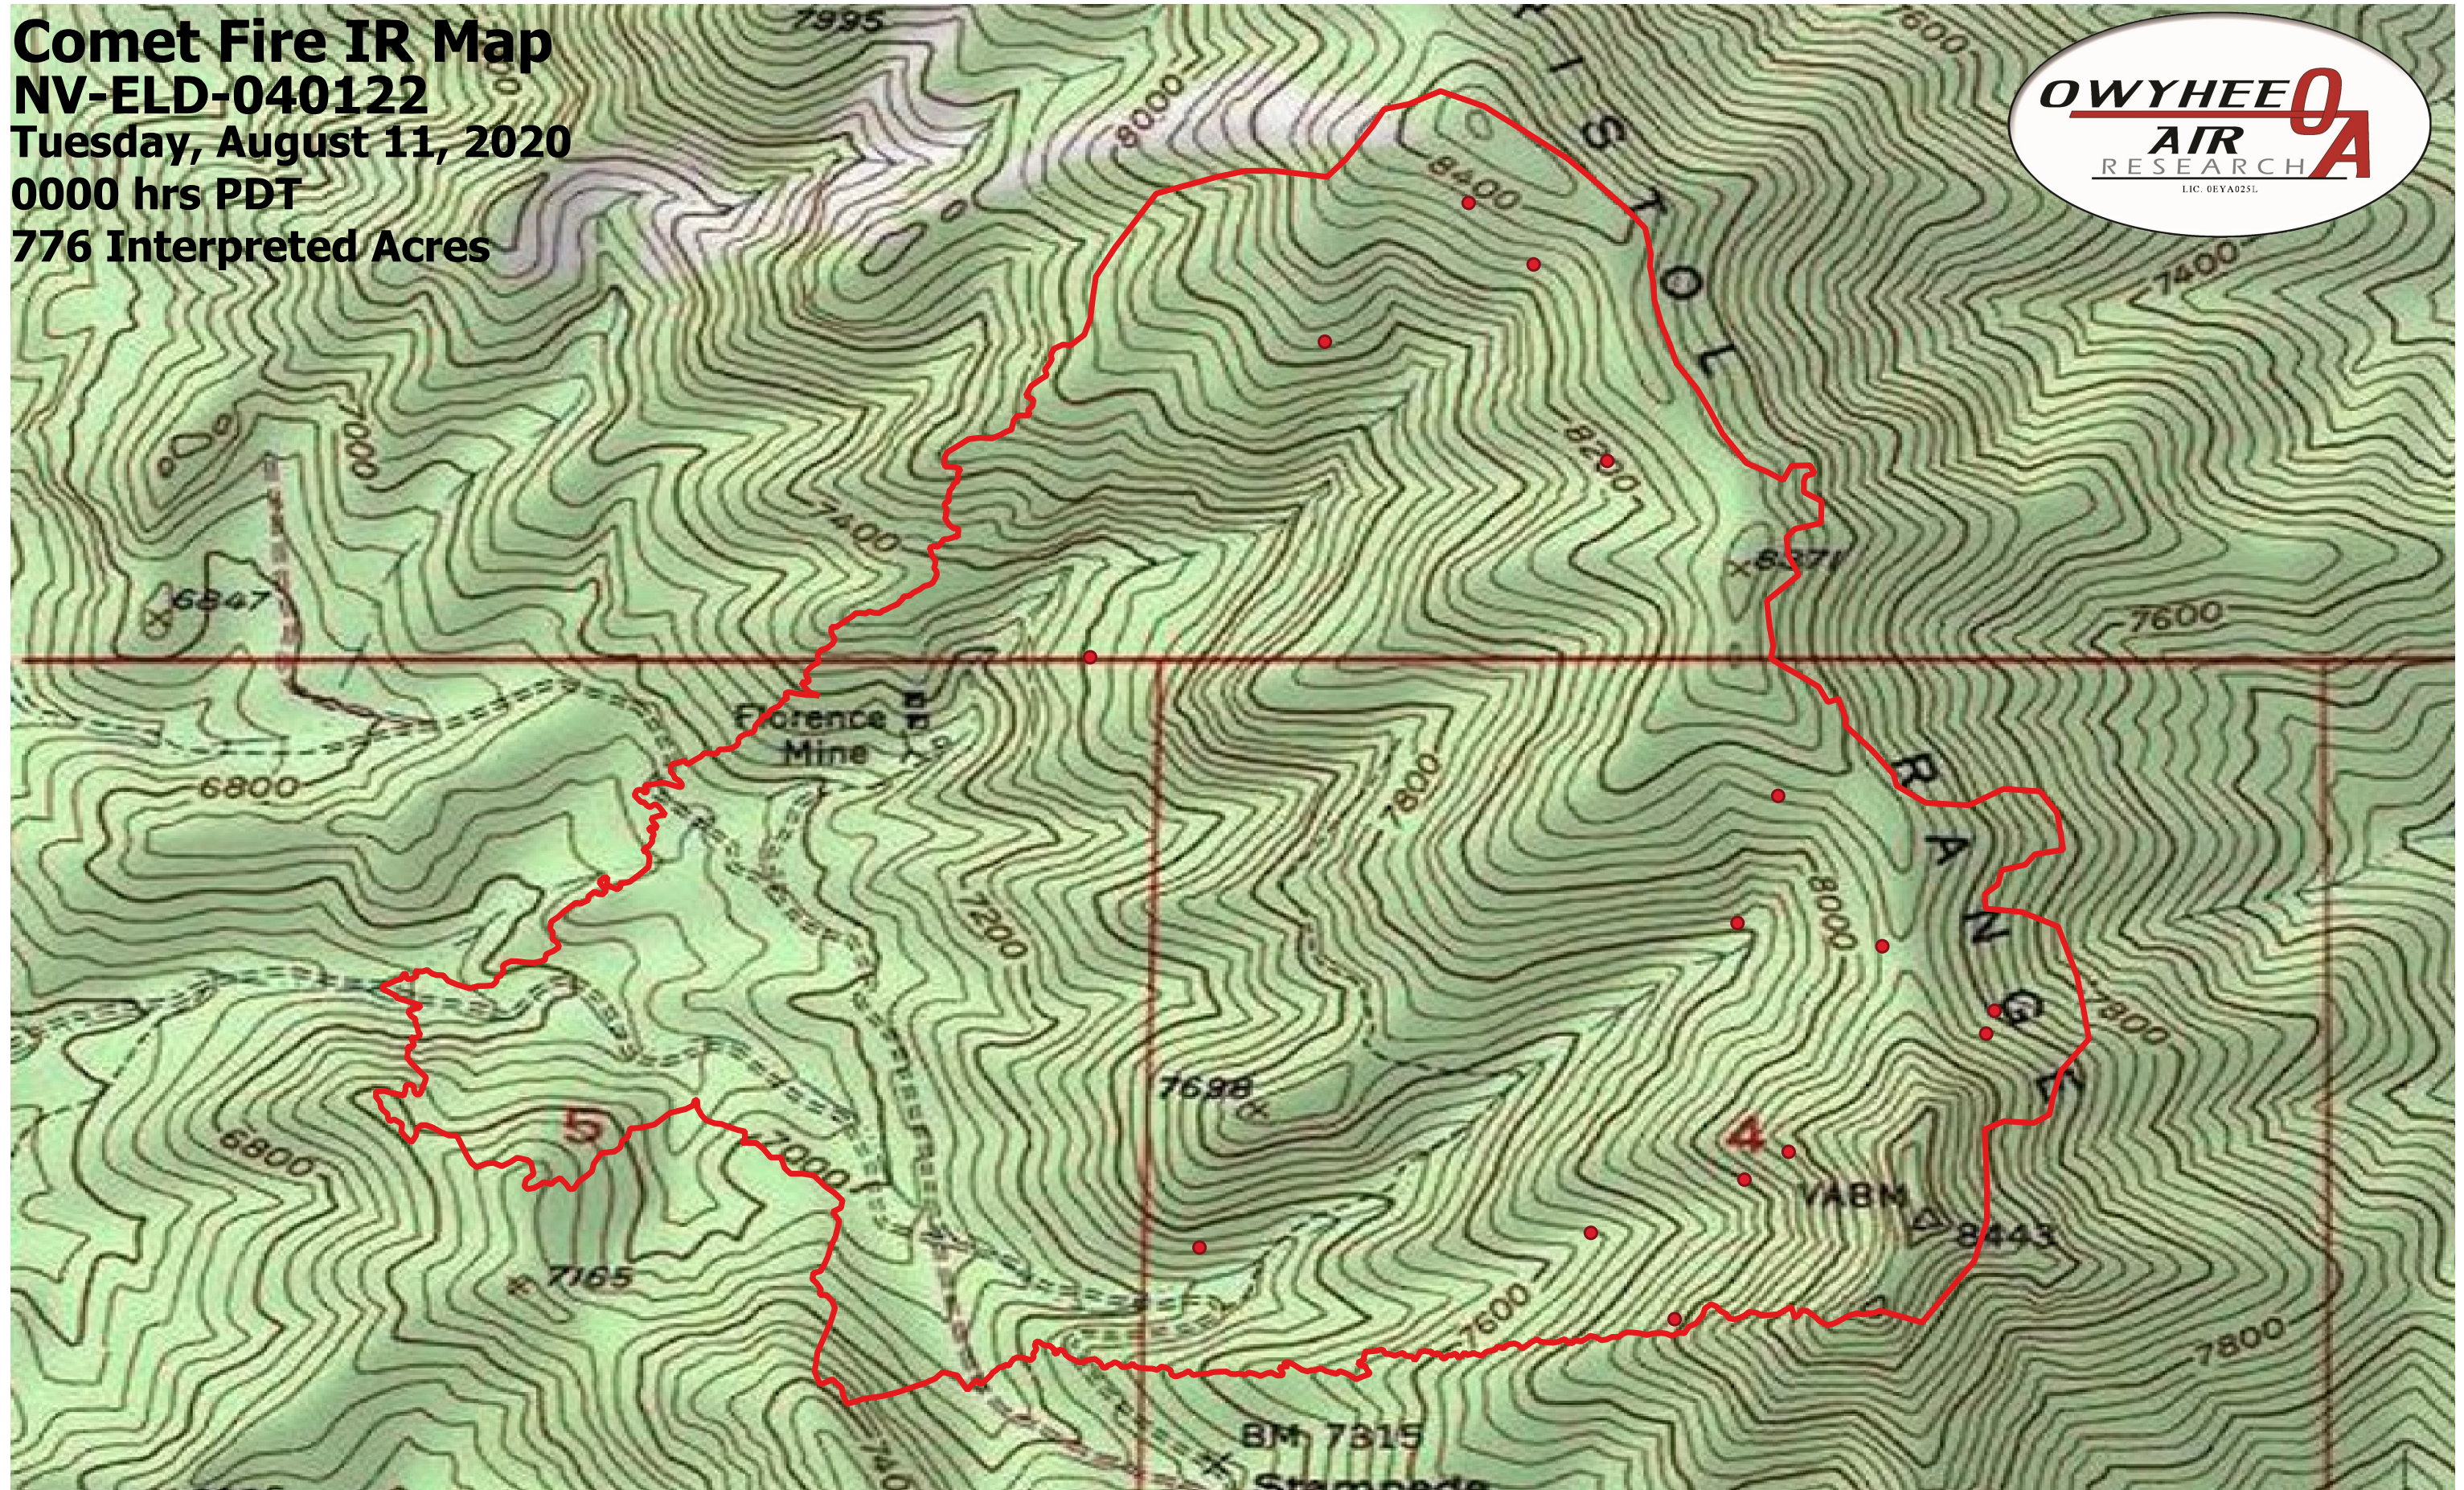

**Comet Fire IR Map**  
**NV-ELD-040122**  
 Tuesday, August 11, 2020  
 0000 hrs PDT  
 776 Interpreted Acres

**Legend**  
 Burn Perimeter  
 Isolated Heat

Scale: 1:15,000  
 Projection: WGS 84  
 Produced by Owyhee Air Research, Inc.  
 IR Interpreter: Courtney Holley  
 fire@owyheear.com (208) 442-5405